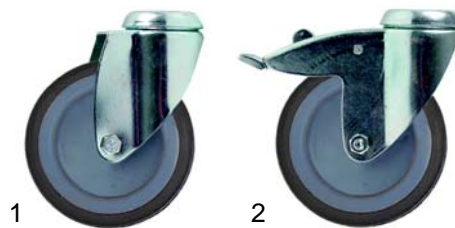

Item	Order	Description	Model	OEM
1	690939	console for handle		M115398
2	690938	bumper angle	universal	M115503
3	514360	drain tap		M114900

Item	Order	Description	Model	OEM
1	700253	swivel castor, Ø125mm	CR3200/C,	M116068
2	700254	swivel castor, Ø125mm, with break	1360, 1365, 1368, 1378	M116069