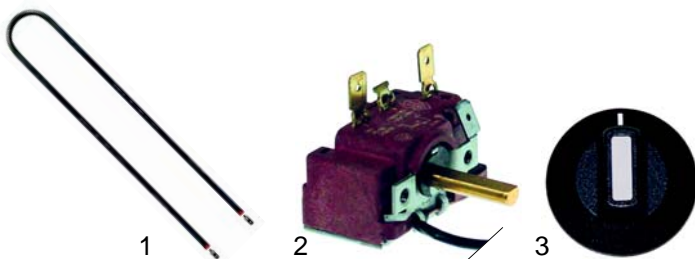

Item	Order	Description	Model	OEM
1	418321	250W(230V)		M113022
2	375759	thermostat	ETV-3/2	M113109
3	110253	knob