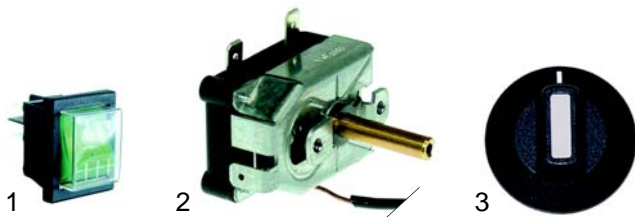

## A Mobile hot cupboard

Item	Order	Description	Model	OEM
1	418318	700W/230V	CR3200/C 1378, ETV-3/2	M113044
2	418319	660W/230V	1360, 1368	M113026
3	418320	1000W/230V	1365	M113025

Item	Order	Description	Model	OEM
1	301003	switch		M110607
2	375758	thermostat	universal	M150164
3	110253	knob		M111401