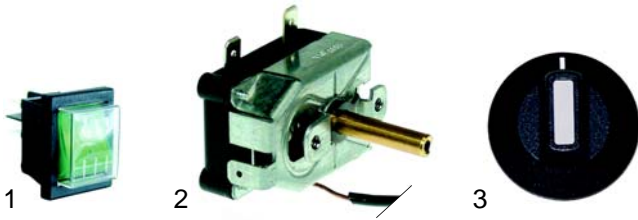

Item	Order	Description	Model	OEM
1	301164	switch		M110607
2	375758	thermostat	universal	M150164
3	110253	knob		M111401