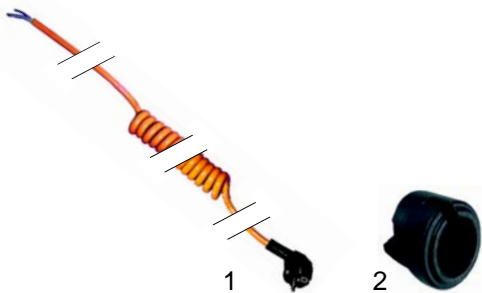

Item	Order	Description	Model	OEM
1	550101	spiral cable	universal	M112150
2	550880	dummy receptacle		M115428