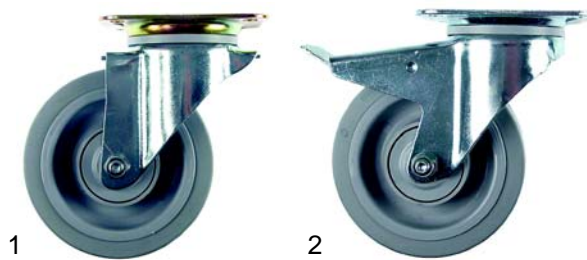

Item	Order	Description	Model	OEM
1	418321	250W(230V)		M113022
2	375759	thermostat	ETV-3/2	M113109
3	110253	knob		

Item	Order	Description	Model	OEM
1	550101	spiral cable	universal	M112150
2	550880	dummy receptacle		M115428

Item	Order	Description	Model	OEM
1	690939	console for handle		M115398
2	690938	bumper angle	universal	M115503
3	514360	drain tap		M114900

Item	Order	Description	Model	OEM
1	700253	swivel castor, Ø125mm	CR3200/C,	M116068
2	700254	swivel castor, Ø125mm, with break	1360, 1365, 1368, 1378	M116069