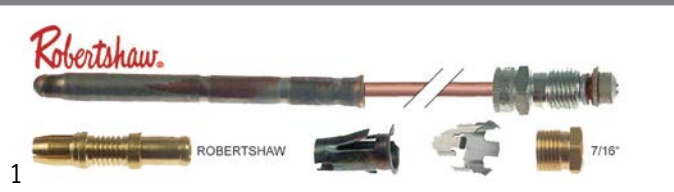

gas valves and ignition boxes

gas control valves

ROBERTSHAW

gas controlled valves

1

Part No.	580043	Ref. No.	00-711355
description	gas valve supply Operator gas inlet 1/4" CCT outlet 1/4" CCT gas inlet 3/4" NPT gas outlet 3/4" NPT thermocouple connection 3/8" NEF pilot connection 1/4" CCT type 7000BMSGOR pressure controller natural gas 3.5" W.C. suitable for ROBERTSHAW		
spare parts for	580043		
	Part No.	101042	Ref. No. —
	magnet unit T1: 3/8" NEF suitable for ROBERTSHAW for gas operator		
	Part No.	101481	Ref. No. —
	olive for pipe ø 1/4" CCT Qty 1 pcs		
	Part No.	106109	Ref. No. —
	locking screw thread 7/16"-24 UNS for pipe ø 1/4" L 16mm brass Qty 1 pcs WS 7/16" (11.113mm) hole ø 6.4mm		
	Part No.	580033	Ref. No. 13824
	knob suitable for ROBERTSHAW		
accessories for	580043		
	Part No.	580035	Ref. No. 00-711335 11335 711335
	thermopile L 36" - 915mm probe ø 9mm probe L 38mm 250-750mV screw connection 7/16" connection 3/8" NEF		

ignition parts

pilot burners

ROBERTSHAW

pilot burners

universal series - type 2

1

Part No.	107404	Ref. No.	11336
description	pilot burner ROBERTSHAW type 2CH-2 1 flame natural gas code 18 for pipe ø 1/4" CCT 1/4"		
spare parts for	107404		
	Part No.	100276	Ref. No. 00-711339-0000N 711339N
	pilot burner nozzle natural gas code 18 suitable for ROBERTSHAW		

11EA series

1

Part No.	107412	Ref. No.	00-719311
description	pilot burner ROBERTSHAW type 11EA 1 flame natural gas for pipe ø 3/16" - 1/4" CCT		

producer-specific pilot burners

WOLF

1

Part No.	107391	Ref. No.	00-706770-0000A 6770A 6771A 762994A 9240A
description	pilot burner 4 flames 3/16"		

thermocouples

thermocouple sets universal

Part No.	102280	Ref. No.	00-412788-00001 00-714268
description	thermocouple set ROBERTSHAW 5-piece L 18" - 455mm		

thermopiles

Part No.	580035	Ref. No.	00-711335
description	thermopile L 36" - 915mm probe \varnothing 9mm probe L 38mm 250-750mV screw connection 7/16" connection 3/8" NEF		