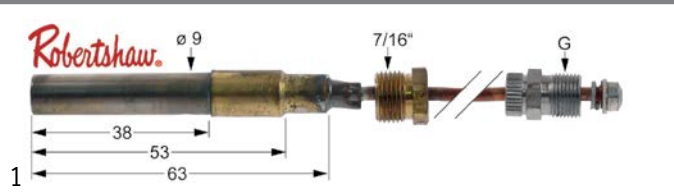

gas valves and ignition boxes

gas control valves

ROBERTSHAW

gas controlled valves

1

Part No.	580043	Ref. No.	00-711355
description	gas valve supply Operator gas inlet 1/4" CCT outlet 1/4" CCT gas inlet 3/4" NPT gas outlet 3/4" NPT thermocouple connection 3/8" NEF pilot connection 1/4" CCT type 7000BMSGOR pressure controller natural gas 3.5" W.C. suitable for ROBERTSHAW		
spare parts for	580043		
	Part No.	101042	Ref. No. —
	magnet unit T1: 3/8" NEF suitable for ROBERTSHAW for gas operator		
	Part No.	101481	Ref. No. —
	olive for pipe ø 1/4" CCT Qty 1 pcs		
	Part No.	106109	Ref. No. —
	locking screw thread 7/16"-24 UNS for pipe ø 1/4" L 16mm brass Qty 1 pcs WS 7/16" (11.113mm) hole ø 6.4mm		
	Part No.	580033	Ref. No. 13824
	knob suitable for ROBERTSHAW		
accessories for	580043		
	Part No.	580035	Ref. No. 00-711335 11335 711335
	thermopile L 36" - 915mm probe ø 9mm probe L 38mm 250-750mV screw connection 7/16" connection 3/8" NEF		

ignition parts

pilot burners

ROBERTSHAW

pilot burners

universal series - type 2

1

Part No.	107404	Ref. No.	11336
description	pilot burner ROBERTSHAW type 2CH-2 1 flame natural gas code 18 for pipe ø 1/4" CCT 1/4"		
spare parts for	107404		
	Part No.	100276	Ref. No. 00-711339-0000N 711339N
	pilot burner nozzle natural gas code 18 suitable for ROBERTSHAW		

11EA series

1

Part No.	107412	Ref. No.	00-719311
description	pilot burner ROBERTSHAW type 11EA 1 flame natural gas for pipe ø 3/16" - 1/4" CCT		

producer-specific pilot burners

WOLF

1

Part No.	107391	Ref. No.	00-706770-0000A 6770A 6771A 762994A 9240A
description	pilot burner 4 flames 3/16"		

thermocouples

thermocouple sets universal

Part No.	102280	Ref. No.	00-412788-00001 00-714268
description	thermocouple set ROBERTSHAW 5-piece L 18" - 455mm		

thermopiles

Part No.	580035	Ref. No.	00-711335
description	thermopile L 36" - 915mm probe \varnothing 9mm probe L 38mm 250-750mV screw connection 7/16" connection 3/8" NEF		