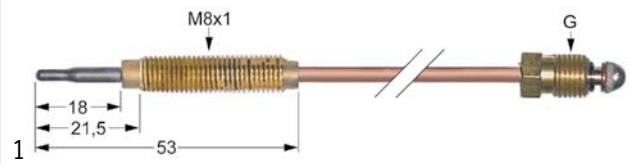

threaded thermocouples

threaded thermocouples standard

threaded thermocouples (miscellaneous)

Part No.	102055	Ref. No.	011170007
description	thermocouple M8x1 L 450mm M8x1		
accessories for	102055		
	Part No.	102067	Ref. No. —
	nut thread M8x1 H 3mm brass Qty 1 pcs type SEF 1