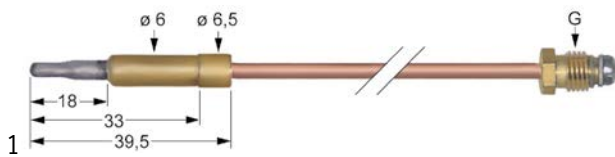

accessories for	101646		
	Part No.	100908	Ref. No. —
	union screw thread M10x1 for pipe ø 4mm Qty 1 pcs		
	Part No.	100909	Ref. No. —
	union screw thread M10x1 for pipe ø 6mm Qty 1 pcs		
	Part No.	100926	Ref. No. —
	centring piece thread M17x1		
	Part No.	100942	Ref. No. —
	union nut thread M15x1 for pipe ø 10mm		
	Part No.	101246	Ref. No. —
	olive for pipe ø 4mm Qty 1 pcs		
	Part No.	101278	Ref. No. —
	olive for pipe ø 10mm Qty 1 pcs		
	Part No.	101286	Ref. No. —
	olive ID ø 6mm Qty 1 pcs		
	Part No.	110078	Ref. No. —
	knob without symbol ø 70mm shaft ø 6x4.6mm shaft flat universal		
	Part No.	112206	Ref. No. —
	knob dial plate silver gas tap PEL21/22/23 t.max.°C ED ø 63mm ID ø 45.5mm		

ignition parts

thermocouples

plug-in thermocouples

plug-in thermocouples standard

with barrel socket ø6mm

type Junkers with aluminised tip

Part No.	102219	Ref. No.	0011170027
description	thermocouple M8x1 L 450mm plug connection ø6.0mm