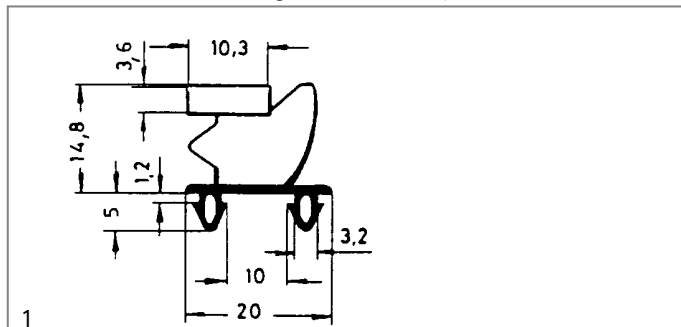

profile 9795

We offer custom-made gaskets for this profile

Part No.	900982	Ref. No.	N/A
description	refrigeration gasket profile 9795 W 648mm L 1533mm plug size