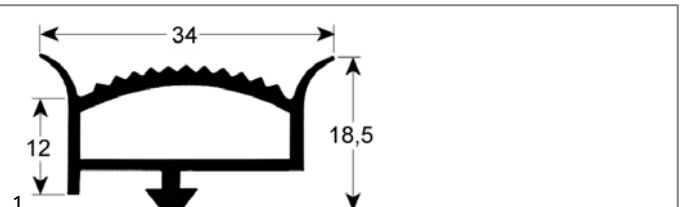

Part No.	902089	Ref. No.	N/A
description	gasket for walk-in fridges profile 9779 Qty 6m white