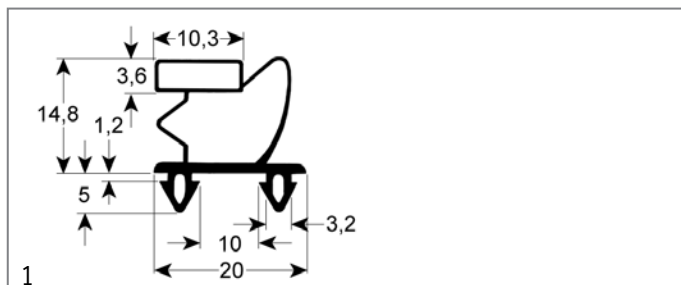

profile 9795

We offer custom-made gaskets for this profile

<b>Part No.</b>	900982	<b>Ref. No.</b>	N/A
<b>description</b>	refrigeration gasket profile 9795 W 648mm L 1533mm plug size		

<b>Part No.</b>	901002	<b>Ref. No.</b>	N/A
<b>description</b>	refrigeration gasket profile 9795 W 648mm L 731mm plug size		