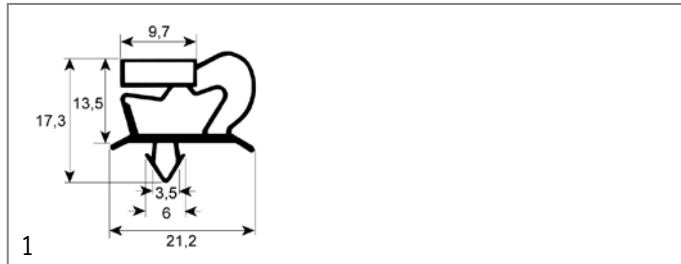

plug-in gaskets

profile 9048

We offer custom-made gaskets for this profile

<b>Part No.</b>	901003	<b>Ref. No.</b>	RMP-01727
<b>description</b>	refrigeration gasket profile 9048 W 675mm L 1555mm plug size		