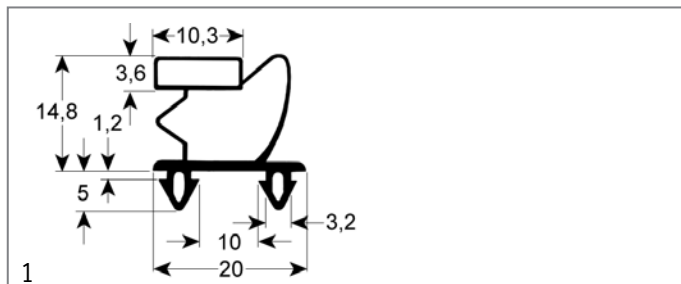

Part No.	901002	Ref. No.	N/A
description	refrigeration gasket profile 9795 W 648mm L 731mm plug size