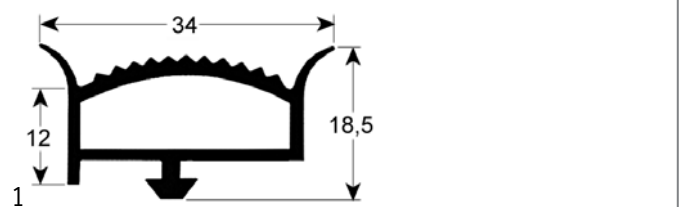

gaskets for walk-in fridges

Part No.	901994	Ref. No.	N/A
description	gasket for walk-in fridges profile 9779 Qty 25m white