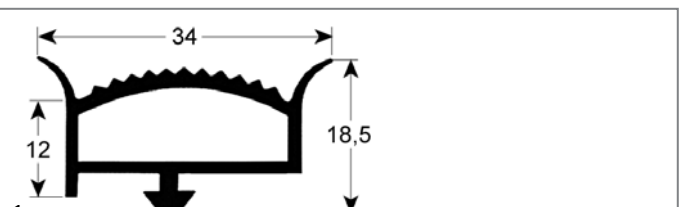

Part No.	901125	Ref. No.	N/A
description	gasket for walk-in fridges profile 9779 Qty supplied by meter white