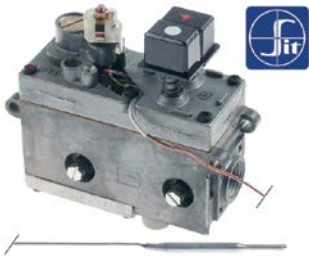

gas thermostats

SIT

710 Minisit series

Part No.	101132	Ref. No.	310200
description	gas thermostat SIT type MINISIT 710 t.max. 340°C 100-340°C gas inlet 1/2" gas outlet 3/8" thermocouple connection M9x1 pilot connection M10x1 probe ø 5mm probe L 68mm capillary pipe 1050mm probe type type B1 pressure controller no pressure regulator mbar gland nut ignition gas no		
spare parts for	101132		
	Part No.	101053	Ref. No. —
	magnet unit T1: M9x1 T2: M24x1 L 45mm ø 17mm suitable for Minisit		
	Part No.	102102	Ref. No. —
	probe 100-340°C probe ø 5mm probe L 68mm capillary pipe 1750mm t.max. 340°C oven/grill probe type type B1 suitable for MINISIT 710		
accessories for	101132		
	Part No.	100809	Ref. No. —
	O-ring EPDM thickness 2mm ID ø 21mm Qty 1 pcs		
	Part No.	100904	Ref. No. —
	locking screw M10x1 for pipe ø 4mm Qty 1 pcs		
	Part No.	100905	Ref. No. —
	locking screw M10x1 for pipe ø 6mm Qty 1 pcs		
	Part No.	101054	Ref. No. —
	magnet unit T1: M10x1 T2: M24x1 L 45mm ø 17mm suitable for Minisit		
	Part No.	101136	Ref. No. —
	piezoelectric igniter suitable for Minisit with cover cap ømm connection F6.3x0.8		
	Part No.	101137	Ref. No. —
	cover cap without piezoelectric igniter		
	Part No.	101267	Ref. No. —
	reducer IT 3/8" ET 1/2" L 21mm		
	Part No.	101268	Ref. No. —
	gas connection thread 3/8" angled with O-ring MINISIT 710		
	Part No.	101269	Ref. No. —
	gas connection thread 1/2" angled with O-ring MINISIT 710		
	Part No.	101270	Ref. No. —
	screw connection IT 3/8" ET 3/8" L 28mm		
	Part No.	101272	Ref. No. —
	screw connection IT 1/2" ET 3/8" L 57mm		

ignition parts

pilot burners

SIT

100 series

accessories

ignition electrodes

Part No.	100707	Ref. No.	300903
description	ignition electrode D1 ø 7mm D2 ø 9mm connection ø2.4mm L1 14mm L2 6mm BL1 18mm BL2 3mm BL3 23mm to clip Qty 1 pcs		