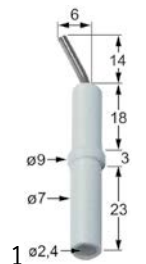

ignition parts

pilot burners

SIT

100 series

accessories

ignition electrodes

Part No.	100707	Ref. No.	300903
description	ignition electrode D1 ø 7mm D2 ø 9mm connection ø2.4mm L1 14mm L2 6mm BL1 18mm BL2 3mm BL3 23mm to clip Qty 1 pcs		

electrodes

Part No.	100707	Ref. No.	300903
description	ignition electrode D1 ø 7mm D2 ø 9mm connection ø2.4mm L1 14mm L2 6mm BL1 18mm BL2 3mm BL3 23mm to clip Qty 1 pcs		

piezoelectric igniters

mounting diameter 22mm

1

Part No.	100013	Ref. No.	300900
description	piezoelectric igniter body plastic blowing mounting ø 22mm connection ø2.4mm cable lengthmm		
accessories for	100013		
	Part No.	100023	Ref. No. —
	female bullet size 2.3mm 0.5-1.5mm ² CuZn t.max. 125°C Qty 20 pcs		

thermocouples

plug-in thermocouples

plug-in thermocouples standard

with barrel socket ø6(6.5)mm

thermocouples SIT

1

Part No.	107613	Ref. No.	310403 410403
description	thermocouple SIT M9x1 L 1200mm plug connection ø6.0(6.5)mm		