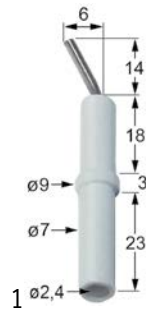

ignition parts

pilot burners

SIT

100 series

accessories

ignition electrodes

Part No.	100707	Ref. No.	300903
description	ignition electrode D1 ø 7mm D2 ø 9mm connection ø2.4mm L1 14mm L2 6mm BL1 18mm BL2 3mm BL3 23mm to clip Qty 1 pcs		

electrodes

Part No.	100707	Ref. No.	300903
description	ignition electrode D1 ø 7mm D2 ø 9mm connection ø2.4mm L1 14mm L2 6mm BL1 18mm BL2 3mm BL3 23mm to clip Qty 1 pcs		

piezoelectric igniters

mounting diameter 22mm

1

Part No.	100013	Ref. No.	300900
description	piezoelectric igniter body plastic blowing mounting ø 22mm connection ø2.4mm cable lengthmm		
accessories for	100013		
	Part No.	100023	Ref. No. —
	female bullet size 2.3mm 0.5-1.5mm ² CuZn t.max. 125°C Qty 20 pcs		