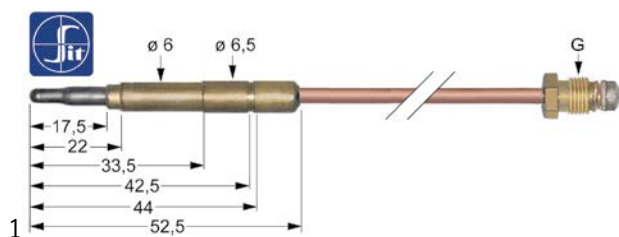

ignition parts

pilot burners

SIT

100 series

accessories

ignition electrodes

Part No.	100707	Ref. No.	300903
description	ignition electrode D1 ø 7mm D2 ø 9mm connection ø2.4mm L1 14mm L2 6mm BL1 18mm BL2 3mm BL3 23mm to clip Qty 1 pcs		

electrodes

Part No.	100707	Ref. No.	300903
description	ignition electrode D1 ø 7mm D2 ø 9mm connection ø2.4mm L1 14mm L2 6mm BL1 18mm BL2 3mm BL3 23mm to clip Qty 1 pcs		

piezoelectric igniters

mounting diameter 22mm

1

Part No.	100013	Ref. No.	300900
description	piezoelectric igniter body plastic blowing mounting ø 22mm connection ø2.4mm cable lengthmm		
accessories for	100013		
	Part No.	100023	Ref. No. —
	female bullet size 2.3mm 0.5-1.5mm ² CuZn t.max. 125°C Qty 20 pcs		

thermocouples

plug-in thermocouples

plug-in thermocouples standard

with barrel socket ø6(6.5)mm

thermocouples SIT

1

Part No.	107613	Ref. No.	310403 410403
description	thermocouple SIT M9x1 L 1200mm plug connection ø6.0(6.5)mm		