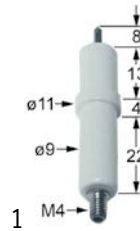

### electrodes

<b>Part No.</b>	100703	<b>Ref. No.</b>	N/A
<b>description</b>	ignition electrode D1 ø 9mm connection M4 D2 ø 11mm L1 8mm BL1 13mm BL2 4mm BL3 22mm to clip		

#### pre-assembled cables

<b>Part No.</b>	100140	<b>Ref. No.</b>	N/A
<b>description</b>	ignition cable cable length 400mm connection ø2.4mm / ø4mm		