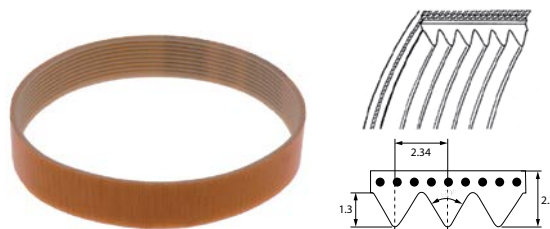

📘 fb.com/gastroparts.global

GASTROPARTS.COM

switches and momentary switches

magnetic switches

ø 7mm

1

Part No.	347818	Ref. No.	RIC-SENMAG-B0711
description	magnetic switch 100V 0.5A P max. 20W probe L 31mm 1NO connection cable cable length 700mm		

transmission technology and ball bearings

drive belts

poly-v belts

1

Part No.	697636	Ref. No.	RIC-CINGHIA-PP10
description	poly-v belt grooves 7 W 19mm L 610mm profile TB2.34		

control equipment

GENERAL ELECTRIC (AEG)

switches (complete)

1

Part No.	348038	Ref. No.	RIC-PULS-NERO
description	push button mounting measurements ø22mm complete symbol momentary 1NC/1NO		

timers

mechanical timers

1

Part No.	350198 ¹	Ref. No.	RIC-TEMP-700
description	timer G 2-pole operation time 4min impulse mechanical 2NO at 250V 16A permanent position no shaft 3.5x3.5mm shaft L 17mm mounting distance 28mm connection male faston 6.3mm TEMPOMATIC		