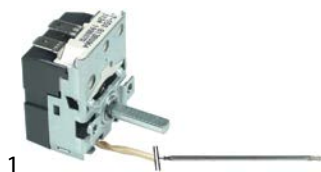

📘 fb.com/gastroparts.global

GASTROPARTS.COM

thermostats

control and safety thermostats

various

control thermostats

1

Part No.	375811	Ref. No.	20-2221 20-2261
description	thermostat t.max. 250°C temperature range 50-250°C 1-pole shaft ø 6x4.6mm		

fans

hot air fans

ebm-papst

1

Part No.	601659	Ref. No.	60701335
description	radial fan 230V 52W 0.27A L1 45mm L2 28mm L3 20mm L4 157mm fan wheel ø 150mm ebm-papst type G2S150-AB08-43 1950rpm		

radial fans

miscellaneous

electric controlled valves

1

Part No.	101429	Ref. No.	203117
description	gas valve 120V 50/60Hz gas inlet 3/4" gas outlet 3/4" thermo-couple connection 3/8" NEF pilot connection 1/4" pipe US type 7000BMSER-120 pressure controller natural gas 3.5" W.C. suitable for ROBERTSHAW		
spare parts for	101429		
	Part No.	101047	Ref. No. —
	magnet unit T1: ASA 11/32 T2: M24x1 L 59mm ø 4mm suitable for ROBERTSHAW		
	Part No.	101389	Ref. No. —
	pressure controller natural gas suitable for ROBERTSHAW		
	Part No.	580033	Ref. No. —
	knob suitable for ROBERTSHAW		
accessories for	101429		
	Part No.	580035	Ref. No. —
	thermopile L 36" - 915mm probe ø 9mm probe L 38mm 250-750mV screw connection 7/16" connection 3/8" NEF		

gas controlled valves

1

Part No.	101430	Ref. No.	203122
description	gas valve gas inlet 3/4" gas outlet 3/4" thermocouple connection 11/32" pilot connection 1/4" pipe US type 7000BGOR-S7B pressure controller natural gas 3.5" W.C. suitable for ROBERTSHAW		
spare parts for	101430		
	Part No.	101047	Ref. No. —
	magnet unit T1: ASA 11/32 T2: M24x1 L 59mm ø 4mm suitable for ROBERTSHAW		
	Part No.	101389	Ref. No. —
	pressure controller natural gas suitable for ROBERTSHAW		