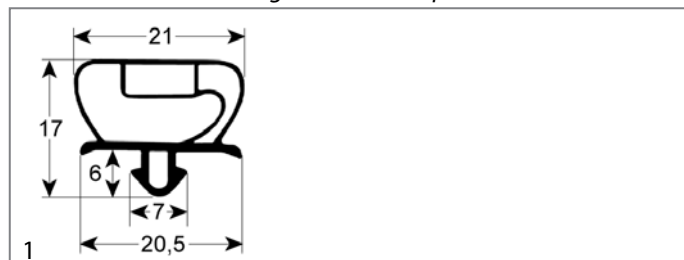

gaskets

refrigeration gaskets

plug-in gaskets

profile 9235

We offer custom-made gaskets for this profile

Part No.	902198	Ref. No.	N/A
description	refrigeration gasket profile 9235 W 750mm L 1910mm plug size 3-sided (short side open)