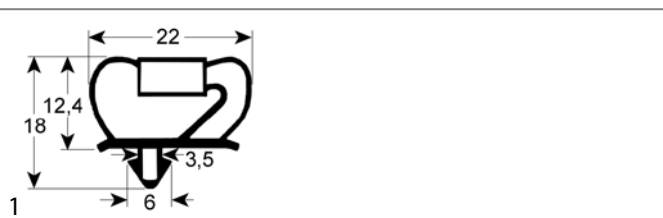

Part No.	902073	Ref. No.	19489 MSO19489
description	refrigeration gasket profile 9237 W 853mm L 1920mm plug size 3-sided (short side open) grey