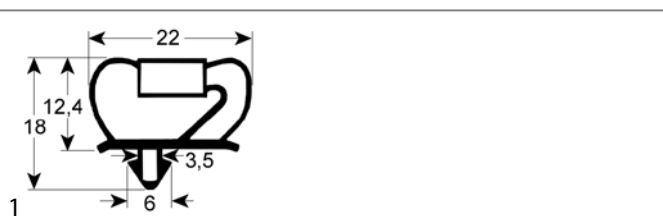

Part No.	902072	Ref. No.	19407 MSO19407
description	refrigeration gasket profile 9237 W 748mm L 1920mm plug size 3-sided (short side open) grey