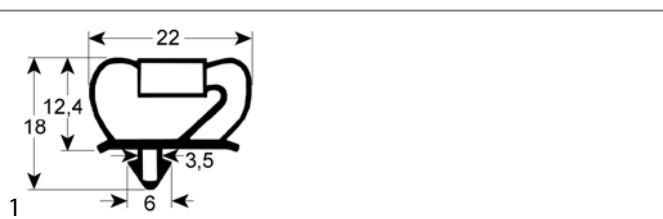

Part No.	902075	Ref. No.	19451 MSO19451
description	refrigeration gasket profile 9237 W 698mm L 1920mm plug size 3-sided (short side open) grey