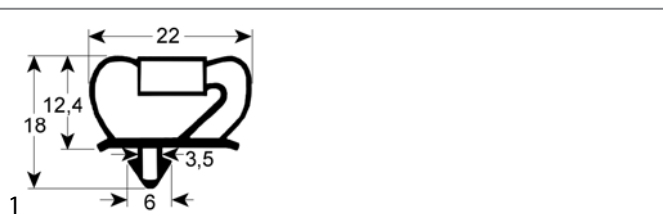

Part No.	902074	Ref. No.	19442 MSO19442
description	refrigeration gasket profile 9237 W 658mm L 1920mm plug size 3-sided (short side open) grey