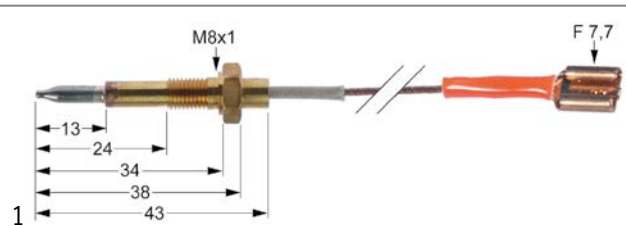

ignition parts

thermocouples

threaded thermocouples

threaded thermocouples with cable link

| | | | |
|--------------------|--|-----------------|--------|
| Part No. | 102274 | Ref. No. | 01Q855 |
| description | thermocouple with 1 conductor L 450mm connection F 7.7mm M6x0.75 | | |

| | |
|---|--|
| accessories for | 102274 |
|  | Part No. 102680 Ref. No. — nut thread M6x0.75 H 2.6mm WS 8 brass Qty 1 pcs type SEF 2 |

| | | | |
|--------------------|--|-----------------|--------|
| Part No. | 102275 | Ref. No. | 01Q876 |
| description | thermocouple with 1 conductor L 450mm connection F 7.7mm M6x0.75 | | |