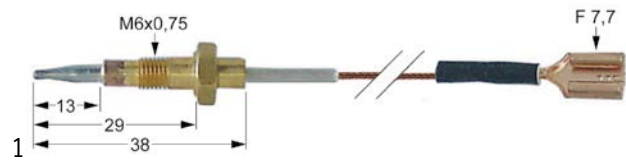

gas taps

SABAF

1

| | | | |
|--------------------|---|-----------------|--------|
| Part No. | 106062 | Ref. No. | 01G463 |
| description | gas tap SABAF type 10 gas inlet pipe flange \varnothing 16mm bypass nozzle \varnothing 0.25mm gas outlet M13x1 IT (tube \varnothing 8mm) front fixing thermocouple connection plug-in connection shaft \varnothing 8x6.5mm shaft L 45/12mm shaft flat lower | | |

| | |
|---|--|
| spare parts for | 106062 |
|  | Part No. 106723 Ref. No. — magnet unit L 29mm D1 \varnothing 12.5mm D2 \varnothing 8.5mm suitable for SABAF |

| | |
|---|---|
| accessories for | 106062 |
|  | Part No. 101277 Ref. No. — olive ID \varnothing 8mm Qty 1 pcs |
|  | Part No. 101376 Ref. No. — gasket ID \varnothing 8mm ED \varnothing 12mm H 3/5mm |
|  | Part No. 101477 Ref. No. — union screw thread M13x1 tube \varnothing 8mm Qty 1 pcs |
|  | Part No. 101751 Ref. No. — bracket |
|  | Part No. 560082 Ref. No. — hexagonal screw thread M4 thread L 16mm SS WS 7 Qty 20 pcs DIN 933 / ISO 4017 |

ignition parts

thermocouples

threaded thermocouples

threaded thermocouples with cable link

| | | | |
|--------------------|--|-----------------|--------|
| Part No. | 102274 | Ref. No. | 01Q855 |
| description | thermocouple with 1 conductor L 450mm connection F 7.7mm M6x0.75 | | |