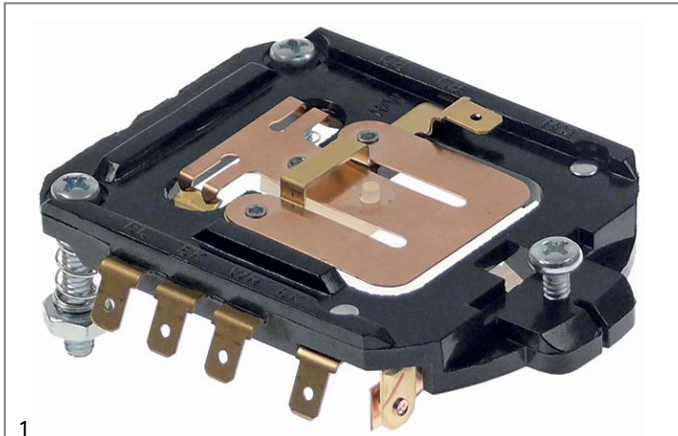

📘 fb.com/gastroparts.global

GASTROPARTS.COM

miscellaneous

1

Part No.	360746	Ref. No.	240904-2 4162402 W10119326
description	control PCB for mixer connection F4.8x0.8		

equipment-specific units

for meat mincers

gearboxes

1

Part No.	699296	Ref. No.	240309-2 WP240309-2
description	gearbox ø 36mm H 60mm model K5		

gear wheels

1

Part No.	699396	Ref. No.	4162897 W10112253
description	gear wheel teeth 23 shaft intake ø 9.4mm hub ø 17.5mm plastic/SS		

for dough mixers

gearboxes

1

Part No.	699454	Ref. No.	W10419439 W10420628
description	gearbox flange ø 105mm drive shaft ø 13mm		

1

Part No.	699296	Ref. No.	240309-2 WP240309-2
description	gearbox ø 36mm H 60mm model K5		

for planetary mixers

gearboxes

1

Part No.	699296	Ref. No.	240309-2 WP240309-2
description	gearbox ø 36mm H 60mm model K5		

motors

1

Part No.	699475	Ref. No.	9701669 KA4162960 W10417244 W10900799
description	motor 220-240V L 180mm suitable for KitchenAid		