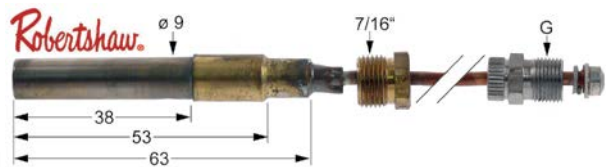

📘 fb.com/gastroparts.global

GASTROPARTS.COM

gas valves and ignition boxes

gas control valves

ROBERTSHAW

millivolt controlled valves

1

Part No.	580031	Ref. No.	2552 H00300H
description	gas valve supply Operator millivolt gas inlet 3/4" NPT gas outlet 3/4" NPT thermocouple connection pilot connection 1/4" CCT type 7000BMVR pressure controller natural gas 3.5" W.C. suitable for ROBERTSHAW		
spare parts for	580031		
	Part No.	101422	Ref. No. —
	operator natural gas supply Operator millivolt		
	Part No.	106109	Ref. No. —
	locking screw thread 7/16"-24 UNS for pipe ø 1/4" L 16mm brass Qty 1 pcs WS 7/16" (11.113mm) hole ø 6.4mm		
	Part No.	106121	Ref. No. —
	pressure controller natural gas 3.5" W.C.		
	Part No.	580033	Ref. No. 4803 H00356H
	knob suitable for ROBERTSHAW		

ignition parts

pilot burners

ROBERTSHAW

pilot burners

universal series - type 2

1

Part No.	107404	Ref. No.	2401
description	pilot burner ROBERTSHAW type 2CH-2 1 flame natural gas code 18 for pipe ø 1/4" CCT 1/4"		
spare parts for	107404		
	Part No.	100276	Ref. No. —
	pilot burner nozzle natural gas code 18 suitable for ROBERTSHAW		

thermocouples

thermocouple sets universal

1

Part No.	102281	Ref. No.	4485
description	thermocouple set ROBERTSHAW 5-piece L 24" - 610mm		

1

Part No.	103236	Ref. No.	P15239L
description	thermocouple set ROBERTSHAW 5-piece L 60" - 1525mm ASA 11/32		

thermopiles

1

Part No.	580035	Ref. No.	2567 H00340H
description	thermopile L 36" - 915mm probe ø 9mm probe L 38mm 250-750mV screw connection 7/16" connection 3/8" NEF		

1

Part No.	103246	Ref. No.	022770
description	thermopile ROBERTSHAW L 36" - 915mm probe ø 9mm probe L 38mm 250-750mV screw connection 7/16" connection spate terminals		