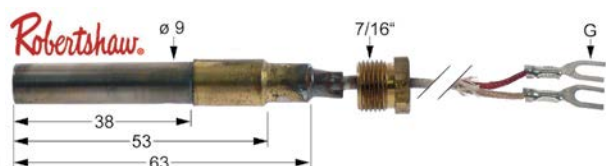

ignition parts

pilot burners

ROBERTSHAW

pilot burners

universal series - type 2

1

Part No.	107404	Ref. No.	2401
description	pilot burner ROBERTSHAW type 2CH-2 1 flame natural gas code 18 for pipe ø 1/4" CCT 1/4"		
spare parts for	107404		
	Part No.	100276	Ref. No. —
	pilot burner nozzle natural gas code 18 suitable for ROBERTSHAW		

thermocouples

thermocouple sets universal

1

Part No.	102281	Ref. No.	4485
description	thermocouple set ROBERTSHAW 5-piece L 24" - 610mm		

1

Part No.	103236	Ref. No.	P15239L
description	thermocouple set ROBERTSHAW 5-piece L 60" - 1525mm ASA 11/32		

thermopiles

1

Part No.	580035	Ref. No.	2567 H00340H
description	thermopile L 36" - 915mm probe ø 9mm probe L 38mm 250-750mV screw connection 7/16" connection 3/8" NEF		

1

Part No.	103246	Ref. No.	022770
description	thermopile ROBERTSHAW L 36" - 915mm probe ø 9mm probe L 38mm 250-750mV screw connection 7/16" connection spate terminals		