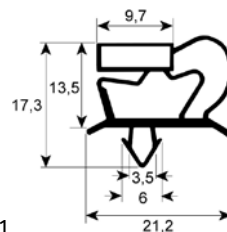

1

Part No.	901241	Ref. No.	75310002
description	refrigeration gasket profile 9048 W 665mm L 765mm plug size