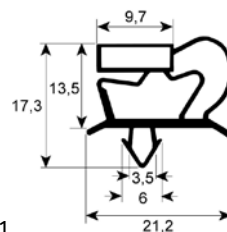

#### profile 9048

We offer custom-made gaskets for this profile

1

|                    |   |                 |          |
|--------------------|---|-----------------|----------|
| <b>Part No.</b>    | 901001  | <b>Ref. No.</b> | 75310030 |
| <b>description</b> | refrigeration gasket profile 9048 W 413mm L 610mm plug size |                 |          |

1

|                    |   |                 |          |
|--------------------|---|-----------------|----------|
| <b>Part No.</b>    | 901000  | <b>Ref. No.</b> | 75310040 |
| <b>description</b> | refrigeration gasket profile 9048 W 485mm L 606mm plug size |                 |          |

1

|                    |  |                 |          |
|--------------------|--|-----------------|----------|
| <b>Part No.</b>    | 900998   | <b>Ref. No.</b> | 75310003 |
| <b>description</b> | refrigeration gasket profile 9048 W 556mm L 1456mm plug size |                 |          |

1

|                    |  |                 |          |
|--------------------|--|-----------------|----------|
| <b>Part No.</b>    | 900999   | <b>Ref. No.</b> | 75310005 |
| <b>description</b> | refrigeration gasket profile 9048 W 606mm L 1456mm plug size |                 |          |