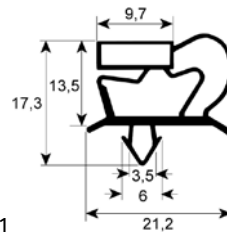

#### profile 9048

We offer custom-made gaskets for this profile

1

|                    |   |                 |          |
|--------------------|---|-----------------|----------|
| <b>Part No.</b>    | 901001  | <b>Ref. No.</b> | 75310030 |
| <b>description</b> | refrigeration gasket profile 9048 W 413mm L 610mm plug size |                 |          |

1

|                    |   |                 |          |
|--------------------|---|-----------------|----------|
| <b>Part No.</b>    | 901000  | <b>Ref. No.</b> | 75310040 |
| <b>description</b> | refrigeration gasket profile 9048 W 485mm L 606mm plug size |                 |          |

1

|                    |  |                 |          |
|--------------------|--|-----------------|----------|
| <b>Part No.</b>    | 900998   | <b>Ref. No.</b> | 75310003 |
| <b>description</b> | refrigeration gasket profile 9048 W 556mm L 1456mm plug size |                 |          |