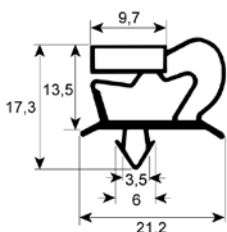

#### profile 9048

We offer custom-made gaskets for this profile

1

|                    |   |                 |          |
|--------------------|---|-----------------|----------|
| <b>Part No.</b>    | 901001  | <b>Ref. No.</b> | 75310030 |
| <b>description</b> | refrigeration gasket profile 9048 W 413mm L 610mm plug size |                 |          |

1

|                    |   |                 |          |
|--------------------|---|-----------------|----------|
| <b>Part No.</b>    | 901000  | <b>Ref. No.</b> | 75310040 |
| <b>description</b> | refrigeration gasket profile 9048 W 485mm L 606mm plug size |                 |          |

1

|                    |  |                 |          |
|--------------------|--|-----------------|----------|
| <b>Part No.</b>    | 900998   | <b>Ref. No.</b> | 75310003 |
| <b>description</b> | refrigeration gasket profile 9048 W 556mm L 1456mm plug size |                 |          |