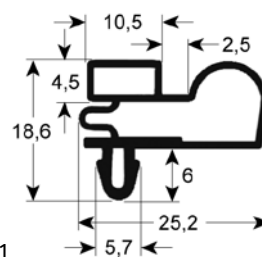

profile 9010

We offer custom-made gaskets for this profile

1

Part No.	900317	Ref. No.	97750001
description	refrigeration gasket profile 9010 W 665mm L 1570mm plug size