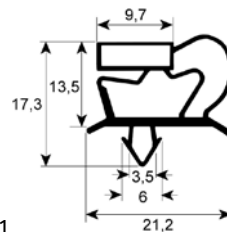

#### profile 9048

We offer custom-made gaskets for this profile

1

|                    |   |                 |          |
|--------------------|---|-----------------|----------|
| <b>Part No.</b>    | 901001  | <b>Ref. No.</b> | 75310030 |
| <b>description</b> | refrigeration gasket profile 9048 W 413mm L 610mm plug size |                 |          |

1

|                    |   |                 |          |
|--------------------|---|-----------------|----------|
| <b>Part No.</b>    | 901000  | <b>Ref. No.</b> | 75310040 |
| <b>description</b> | refrigeration gasket profile 9048 W 485mm L 606mm plug size |                 |          |

1

|                    |  |                 |          |
|--------------------|--|-----------------|----------|
| <b>Part No.</b>    | 900998   | <b>Ref. No.</b> | 75310003 |
| <b>description</b> | refrigeration gasket profile 9048 W 556mm L 1456mm plug size |                 |          |