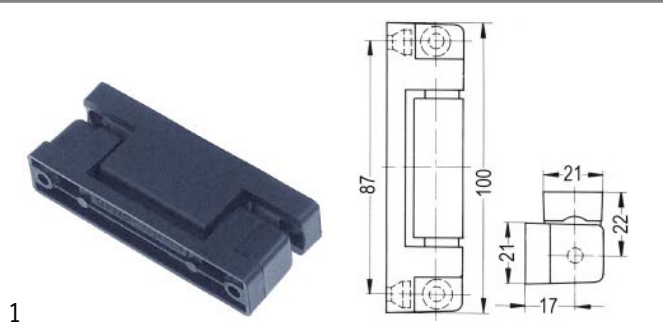

hinges

edgemount hinges

RAHRBACH

Part No.	690276	Ref. No.	ectdiv4
description	edgemount hinge L 100mm W 21mm mounting distance 87mm hinging left/right with spring refrigeration units series 4513		

gaskets

refrigeration gaskets

plug-in gaskets

profile 9162

universal

Part No.	902269	Ref. No.	N/A
description	refrigeration gasket profile 9162 Wmm L 2500mm