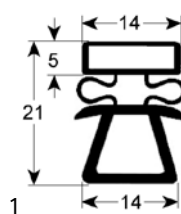

Part No.	902269	Ref. No.	N/A
description	refrigeration gasket profile 9162 Wmm L 2500mm