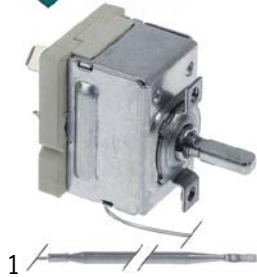

Part No.	390821	Ref. No.	CR-B118 KG2735DEG-24 KL-010 KO-B118 WF- B112 WF- B112-150
description	thermostat t.max. 310°C temperature range 50-310°C 1-pole 1NO 16A probe ø 4mm probe L 111mm capillary pipe 1000mm capillary pipe isolatedmm gland nut shaft ø 6x4.6mm shaft L 16mm shaft position° shaft position rotation 270°		

switches and momentary switches

rocker/momentary rocker switches

30x11mm

Part No.	347350	Ref. No.	PI-B100 PI- B100-150
description	rocker switch mounting measurements 30x11mm black 1CO 250V 16A I O connection male faston 6.3mm ambient temperature max. 90°C protection IP40