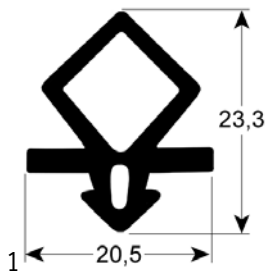

Part No.	902093	Ref. No.	N/A
description	gasket for walk-in fridges profile 9935 Qty 6m black