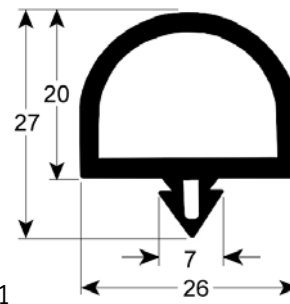

Part No.	901787	Ref. No.	N/A
description	gasket for walk-in fridges profile 9991 Qty 25m black