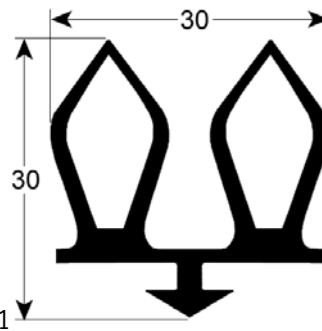

Part No.	901121	Ref. No.	C12TU211
description	gasket for walk-in fridges profile 9937 Qty 6m black