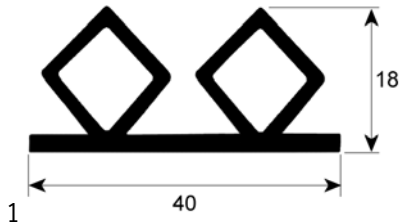

gaskets for walk-in fridges

Part No.	901519	Ref. No.	N/A
description	gasket for walk-in fridges profile 9904 Qty supplied by meter black