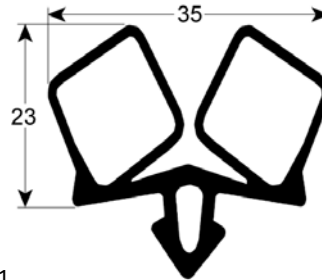

Part No.	902095	Ref. No.	N/A
description	gasket for walk-in fridges profile 9936 Qty 6m black