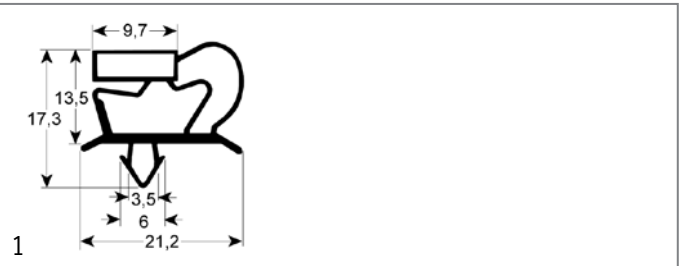

gaskets

refrigeration gaskets

plug-in gaskets

profile 9048

We offer custom-made gaskets for this profile

Part No.	902258	Ref. No.	N/A
description	refrigeration gasket profile 9048 Wmm L 2500mm