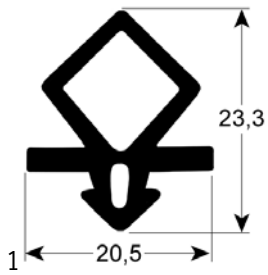

Part No.	901786	Ref. No.	N/A
description	gasket for walk-in fridges profile 9935 Qty 25m black