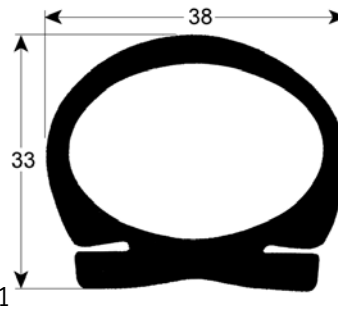

Part No.	901118	Ref. No.	N/A
description	gasket for walk-in fridges profile 9983 Qty supplied by meter black