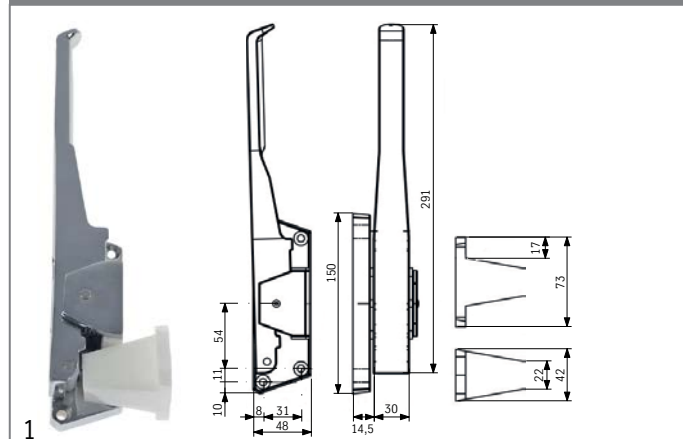

### walk-in fridge catches

MTH

<b>Part No.</b>	694778	<b>Ref. No.</b>	E1510045
<b>description</b>	walk-in fridge catch type 130ZF mounting pos. left door thickness 68-92mm L 150mm external		

<b>Part No.</b>	694777	<b>Ref. No.</b>	E1510041
<b>description</b>	walk-in fridge catch type 130ZF mounting pos. right door thickness 68-92mm L 150mm external		