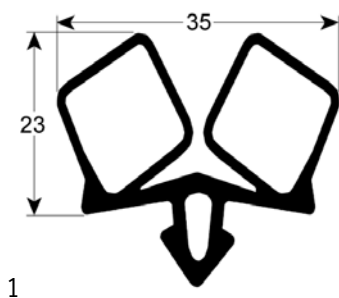

Part No.	901788	Ref. No.	N/A
description	gasket for walk-in fridges profile 9936 Qty 25m black