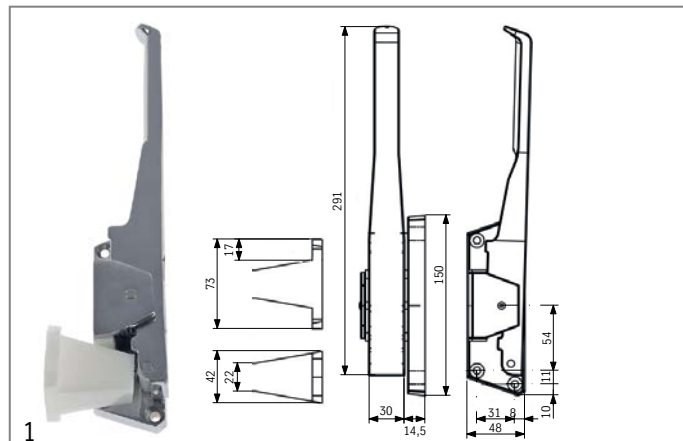

### walk-in fridge catches

MTH

<b>Part No.</b>	694778	<b>Ref. No.</b>	E1510045
<b>description</b>	walk-in fridge catch type 130ZF mounting pos. left door thickness 68-92mm L 150mm external		

<b>Part No.</b>	694777	<b>Ref. No.</b>	E1510041
<b>description</b>	walk-in fridge catch type 130ZF mounting pos. right door thickness 68-92mm L 150mm external		