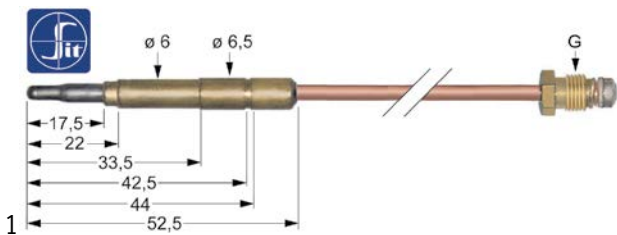

electrodes

1 F2.8x0.8

Part No.	104650	Ref. No.	4.033374-0
description	ignition electrode D1 ø 7mm connection male faston 2.8mm BL1 76mm		

thermocouples

plug-in thermocouples

plug-in thermocouples standard

with barrel socket ø6(6.5)mm

thermocouples SIT

1

Part No.	107601	Ref. No.	32409
description	thermocouple SIT M8x1 L 600mm plug connection ø6.0(6.5)mm		

handles and hand wheels

hand wheels

hand wheels

1

Part No.	690767	Ref. No.	17612
description	hand wheel ø 200mm D1 ø 20mm groove width 6.3mm		