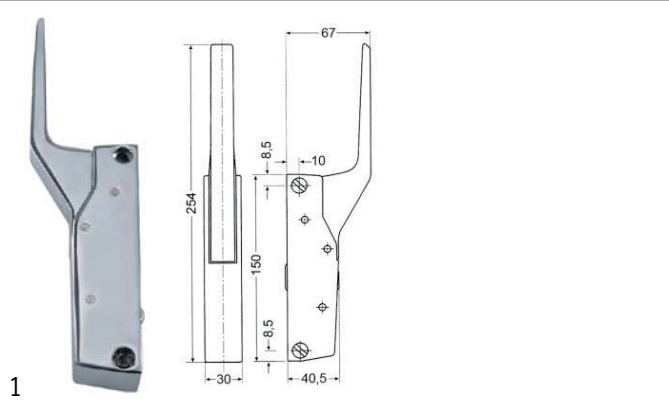

851 series

			
1			
Part No.	107067	Ref. No.	N/A
description	burner type 851 ø 120mm L 120mm complete		

			
1			
Part No.	108017	Ref. No.	N/A
description	burner head ø 120mm seat ø 39mm		

knobs

universal knobs

			
1			
Part No.	110123	Ref. No.	ET1062
description	knob thermostat t.max. 300°C ø 50mm shaft ø 6x4.6mm shaft flat upper black temperature range 50-300°C rotation 270°		
accessories for	110123		
	Part No.	110135	Ref. No. NEP1400
	rosette knob up to ø 52mm		

accessories

rosettes

			
1			
Part No.	110135	Ref. No.	NEP1400
description	rosette knob up to ø 52mm		

locks

edgmount latches

handle latches

CAFF/FERMOD

Part No.	700060	Ref. No.	QL1044
description	handle latch L 150mm mounting distance 133mm non lockable heated units G 791		
accessories for	700060		
	Part No.	700061	Ref. No. —
	door catch L 58mm W 20mm H 35mm mounting distance 42mm chrome-plated brass for headed units		
	Part No.	700062	Ref. No. —
	handle protection heated units		