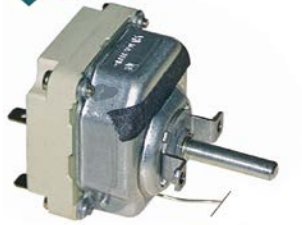

📘 fb.com/gastroparts.global

GASTROPARTS.COM

thermostats

control and safety thermostats

EGO

control thermostats

55.34_ series

Part No.	375143	Ref. No.	NTT11C
description	thermostat t.max. 110°C temperature range 32-110°C 3-pole 3NO 16A probe ø 6mm probe L 138mm capillary pipe 1480mm capillary pipe isolated 1100mm gland nut M9x1 shaft ø 6x4.6mm shaft L 23mm shaft position upper rotation 270°		

accessories for	109515		
	Part No.	101278	Ref. No. —
	olive for pipe ø 10mm Qty 1 pcs		
	Part No.	101286	Ref. No. —
	olive ID ø 6mm Qty 1 pcs		
	Part No.	101300	Ref. No. —
	union nut thread M16x1.5 tube ø 10mm		
	Part No.	101450	Ref. No. —
	olive for pipe ø 8mm L 12.7mm Qty 1 pcs ED ø 10mm		
	Part No.	101451	Ref. No. —
	union nut thread M16x1.5 tube ø 8mm		
	Part No.	110078	Ref. No. —
	knob without symbol ø 70mm shaft ø 6x4.6mm shaft flat universal		
	Part No.	112206	Ref. No. —
	knob dial plate silver gas tap PEL21/22/23 t.max.°C ED ø 63mm ID ø 45.5mm		

gas taps

PEL

21S series

1

Part No.	109515	Ref. No.	GB1353
description	gas tap PEL type 21S gas inlet pipe flange ø21mm bypass nozzle ø 0mm gas outlet M16x1.5 (tube ø 10/8mm) thermocouple connection M8x1 pilot connection M10x1 shaft ø 8x6.5mm shaft L 22/15mm shaft flat upper		
spare parts for	109515		
	Part No.	101060	Ref. No. —
	magnet unit standard L 39mm D1 ø 15.4mm D2 ø 11mm suitable for PEL20-21/JUNKERS/EGA		
	Part No.	101206	Ref. No. —
	gas tap front part shaft ø 8x6.5mm shaft L 22/15mm shaft flat upper/lower suitable for PEL21		
	Part No.	101230	Ref. No. —
	thermocouple nut T1: M8x1 T2: M18x1 aluminium		
accessories for	109515		
	Part No.	100908	Ref. No. —
	union screw thread M10x1 for pipe ø 4mm Qty 1 pcs		
	Part No.	100909	Ref. No. —
	union screw thread M10x1 for pipe ø 6mm Qty 1 pcs		
	Part No.	101246	Ref. No. —
	olive for pipe ø 4mm Qty 1 pcs		