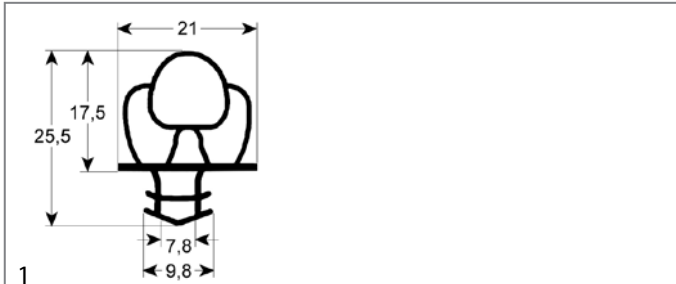

profile 9650

We offer custom-made gaskets for this profile

Part No.	902108	Ref. No.	N/A
description	refrigeration gasket profile 9650 Wmm L 2500mm