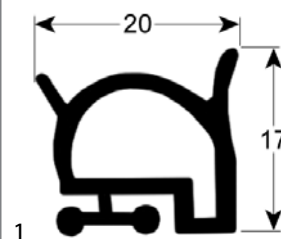

Part No.	902087	Ref. No.	N/A
description	gasket for walk-in fridges profile 9974 Qty 6m white