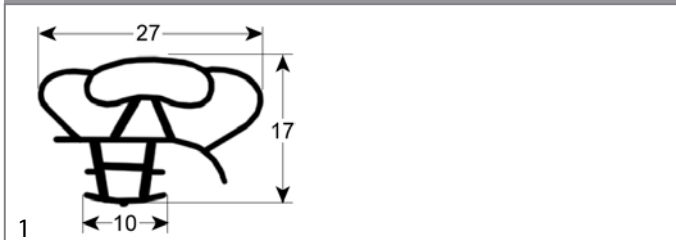

profile 9995

Part No.	901110	Ref. No.	N/A
description	refrigeration gasket profile 9995 Wmm L 2500mm