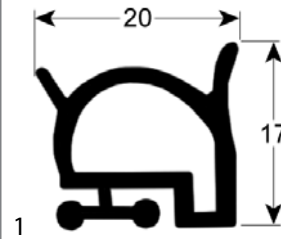

gaskets for walk-in fridges

Part No.	901991	Ref. No.	N/A
description	gasket for walk-in fridges profile 9974 Qty 25m white