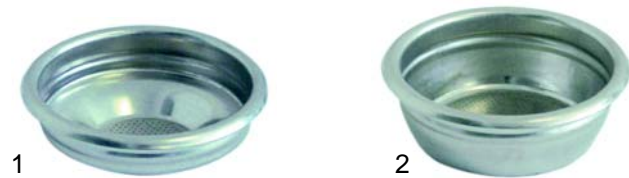

Filters

Item	Order	Description
1	529210	Filter, 1 cup
2	529211	Filter, 2 cups