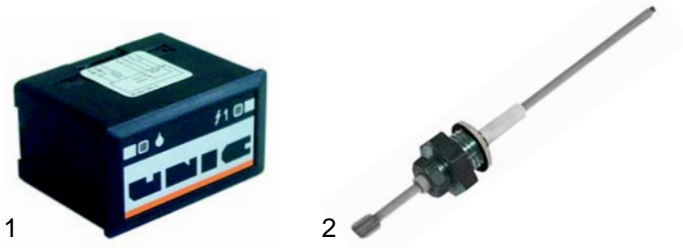

Level controller

Item	Order	Description
1	400558	Level controller
2	400020	Level controller, 150mm