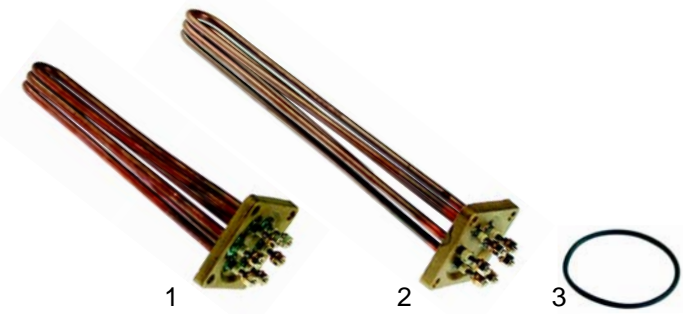

Element

Item	Order	Description
1	417148	1 group, 2500W, 230V
2	417149	2 groups, 4000W, 230V
3	528902	Element gasket