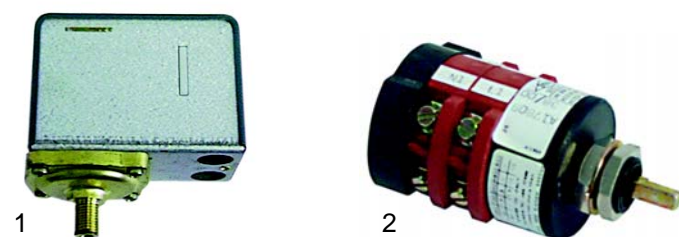

Pressure switches, switches

Item	Order	Description
1	541021	Pressure switch, 3 poles
2	346127	Switches