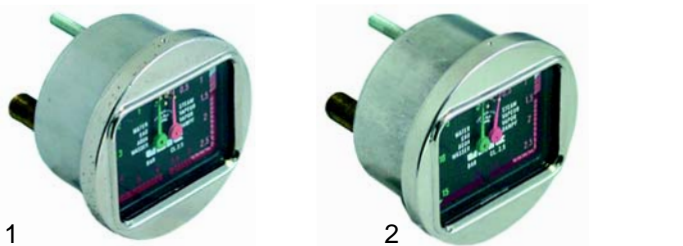

Manometer

Item	Order	Description
1	541294	Manometer, Double scale, 3,5/20 bar
2	541295	Manometer, Double scale, 3,5/6 bar