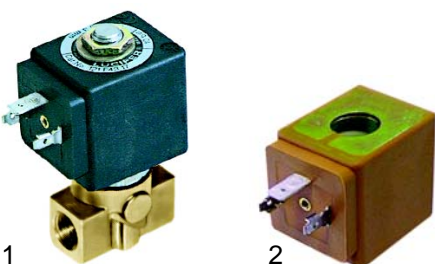

Solenoid valves

Lucifer

Item	Order	Description
1	370088	cpl., 1/4", 2 Wege, 230V AC
2	371031	Magnetic coil, 230V AC
2	371032	Magnetic coil, 24V AC