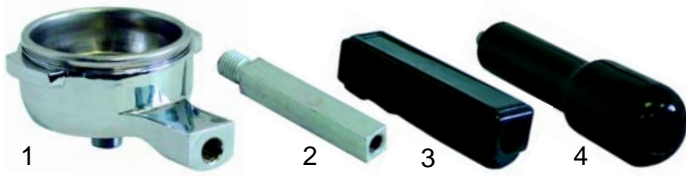

Valves

Item	Order	Description
1	529312	Safety valve, 1,8 bar, 3/8"
2	529316	Safety valve/sealed, 1,8 bar, 3/8"
3	529303	Empty valve
4	529361	Cu-gasket, 1/4"
5	529349	Cu-gasket, 3/8"

Taps

Item	Order	Description
1	529837	Steam- und water tap/cpl.
2	111052	Handle

Item	Order	Description
3	528872	Gasket
4	528400	O-ring

Pipes

Item	Order	Description
1	529838	Steam pipe/cpl.
2	529839	Water pipe/cpl.
3	528881	Spring
4	528400	O-ring
5	528882	Bush
6	528883	O-ring

Shower, filter holder gasket

Item	Order	Description
1	528884	Shower
2	528083	Filter holder gasket
3	529079	Filter holder spring

Filters

Item	Order	Description
1	529103	Filter, 1 cup (7g)
2	529104	Filter, 2 cups (14g)

Filter holder

Item	Order	Description
1	529156	Filter holder, 3/8", M10
2	529048	Lengthening
3	529119	Handle
4	529053	Handle, M10

Spouts

Item	Order	Description
1	529001	3/8", 1 way, straight/long
2	529004	3/8", 1 way, curved/closed
3	529008	3/8", 2 ways, distance 44mm
4	529007	3/8", 2 ways, distance 55mm, short

GASTROPARTS.COM