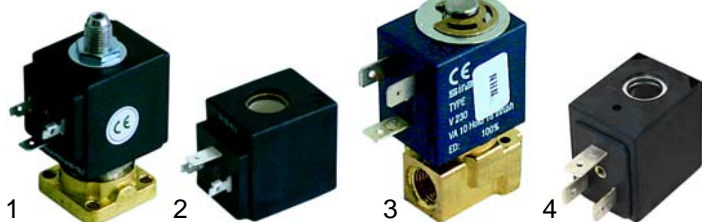

☎ +48 56 657 00 66

📘 fb.com/gastroparts.global

GASTROPARTS.COM

S Solenoid valves

Scem/Parker

Item	Order	Description	Acc.-letter
1	370057	cpl., 3 ways, 230V AC	A
2	370062	Solenoid square base	A
3	371029	Magnetic coil, 230V AC	A

Lucifer

Item	Order	Description	Acc.-letter
1	370053	cpl., 3 ways, 230V AC	A
2	370061	Solenoid square base	A
3	371031	Magnetic coil, 230V AC	A

ODE

Sirai

Item	Order	Description	Acc.-letter
1	370203	cpl., 230V AC	A
2	371150	Magnetic coil, 230V AC	A
3	370168	1/8", 2 ways, 230V AC	B
4	371071	Magnetic coil, 230V AC	B

Solenoid valve accessories

Item	Order	Description	Letter
1	371091	Plug/small	B
2	371090	Plug/ big	A
3	371095	O-ring/viton	A
4	371100	O-ring/Silicon	A

Pressure switches

Item	Order	Description
1	541021	Pressure switches, 3 poles
2	520139	Membrane

Switches, Signal lamps

Item	Order	Description	Socket dim.
1	345013	Switch, 2 poles	
2	346036	Switch, 2 poles	
3	359400	Signal lamp/green	8mm
4	359401	Signal lamp/red	8mm
5	359043	Lamp/red	

Flowmeters

Item	Order	Description
1	400222	Flowmeter, 1/4"
2	400004	Flowmeter, 1/4"
3	400256	Plug
4	400257	Flowmeter turbine
5	400258	Case gasket