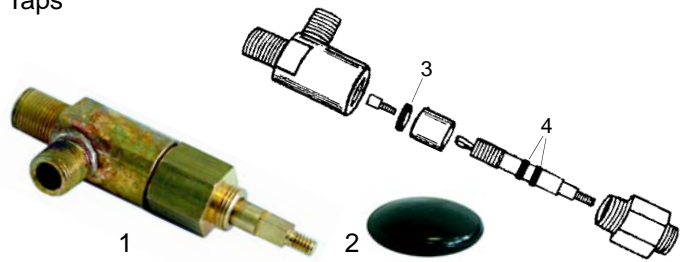

Key push buttons

Item	Order	Description
1	400389	Key push button (Gicar)
2	400334	Push button panel

Elements

Item	Order	Description
1	417143	2 groups, 2500 W, 230 V
2	417144	3 groups, 3000 W, 230 V
3	528879	Element gasket

Elements

Item	Order	Description
1	417145	2 groups, 2000 W, 230 V
2	417146	3 groups, 2500 W, 230 V
3	528880	Element gasket

Manometers

Item	Order	Description
1	541283	Manometer, 0 - 3 bar
2	541292	Manometer, 0 - 20 bar
3	541293	Manometer/doublescale

Valves

Item	Order	Description
1	529312	Safety valve, 1,8 bar, 3/8"
2	529316	Safety valve/sealed, 1,8 bar, 3/8"
3	529303	Empty valve
4	529361	Cu-gasket, 1/4"
5	529349	Cu-gasket, 3/8"

Taps

Item	Order	Description
1	529837	Steam- und water tap/cpl.
2	111052	Handle

Item	Order	Description
3	528872	Gasket
4	528400	O-ring

Pipes

Item	Order	Description
1	529838	Steam pipe/cpl.
2	529839	Water pipe/cpl.
3	528881	Spring
4	528400	O-ring
5	528882	Bush
6	528883	O-ring

Shower, filter holder gasket