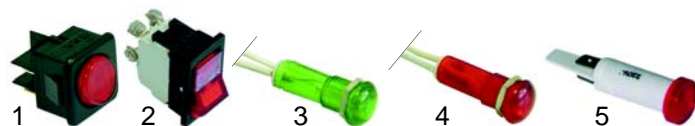

Lucifer

Item	Order	Description	Acc.-letter
1	370053	cpl., 3 ways, 230V AC	A
2	370061	Solenoid square base	A
3	371031	Magnetic coil, 230V AC	A

ODE

Sirai

Item	Order	Description	Acc.-letter
1	370203	cpl., 230V AC	A
2	371150	Magnetic coil, 230V AC	A
3	370168	1/8", 2 ways, 230V AC	B
4	371071	Magnetic coil, 230V AC	B

Solenoid valve accessories

Item	Order	Description	Letter
1	371091	Plug/small	B
2	371090	Plug/ big	A
3	371095	O-ring/viton	A
4	371100	O-ring/Silicon	A

Pressure switches

Item	Order	Description
1	541021	Pressure switches, 3 poles
2	520139	Membrane

Switches, Signal lamps

Item	Order	Description	Socket dim.
1	345013	Switch, 2 poles	
2	346036	Switch, 2 poles	
3	359400	Signal lamp/green	8mm
4	359401	Signal lamp/red	8mm
5	359043	Lamp/red	

Flowmeters

Item	Order	Description
1	400222	Flowmeter, 1/4"
2	400004	Flowmeter, 1/4"
3	400256	Plug
4	400257	Flowmeter turbine
5	400258	Case gasket