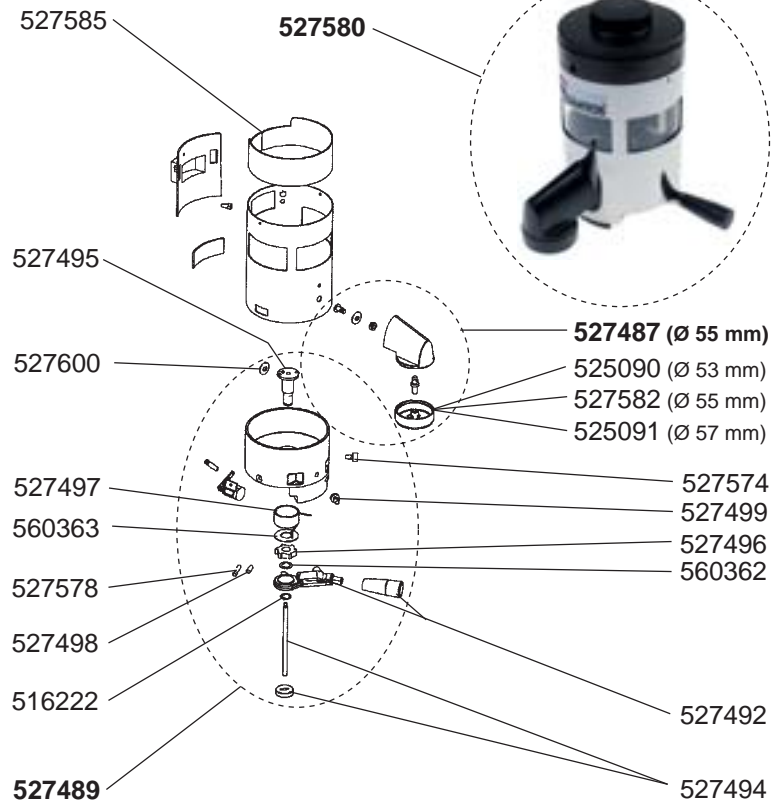

40A

2
COFFEE GRINDERS