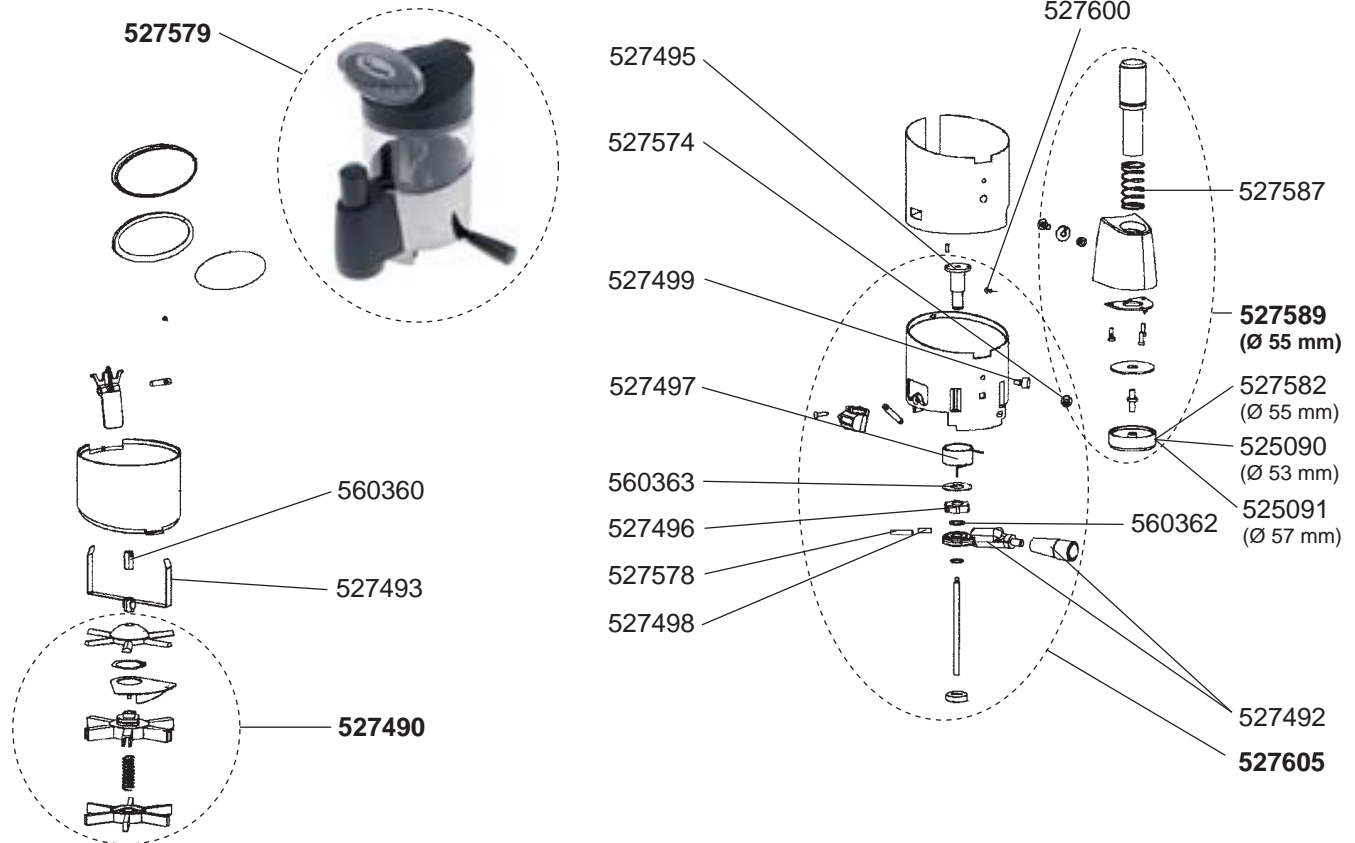

60

2
COFFEE GRINDERS

GASTROPARTS.COM