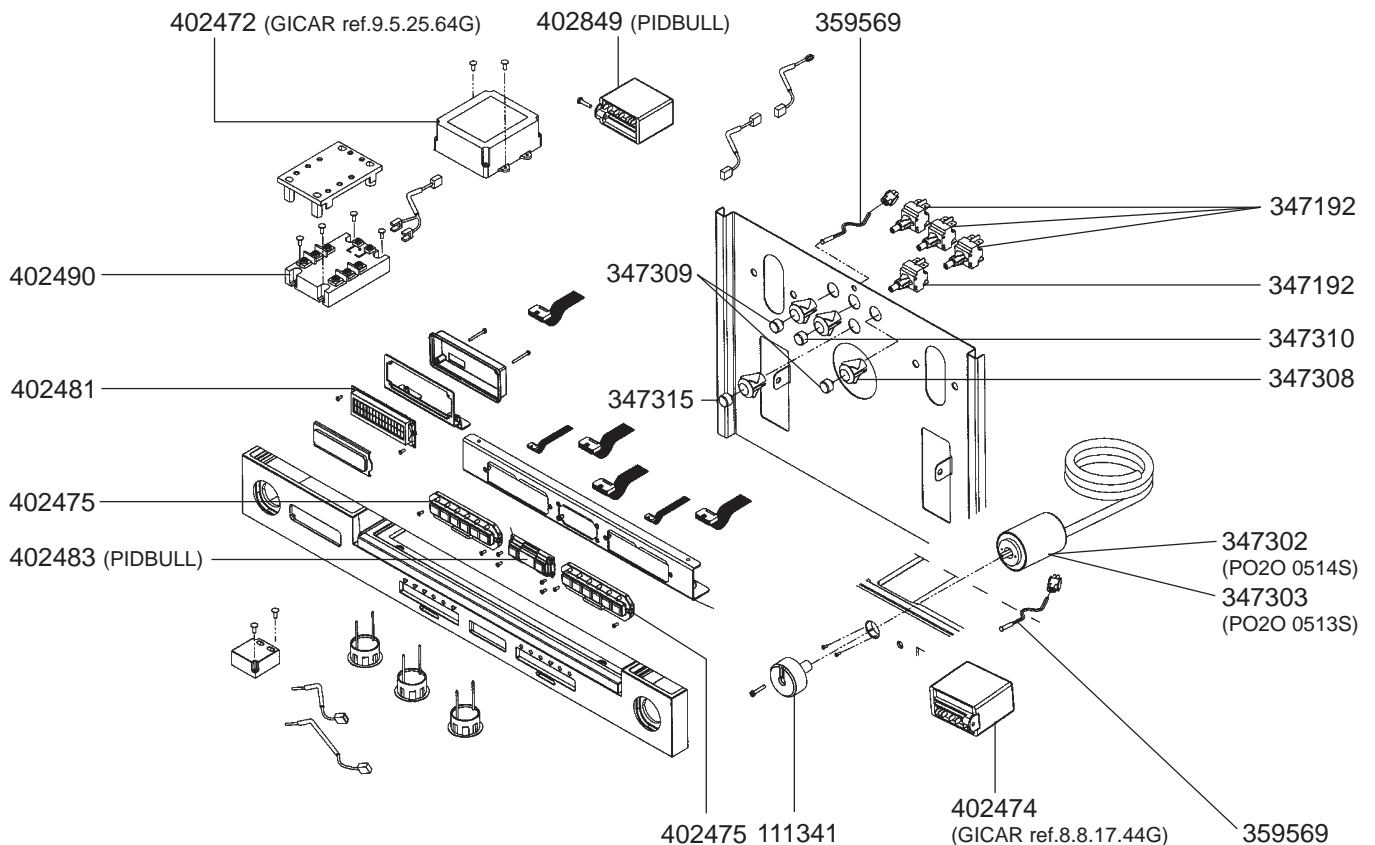

ELECTRICAL COMPONENTS ROMA