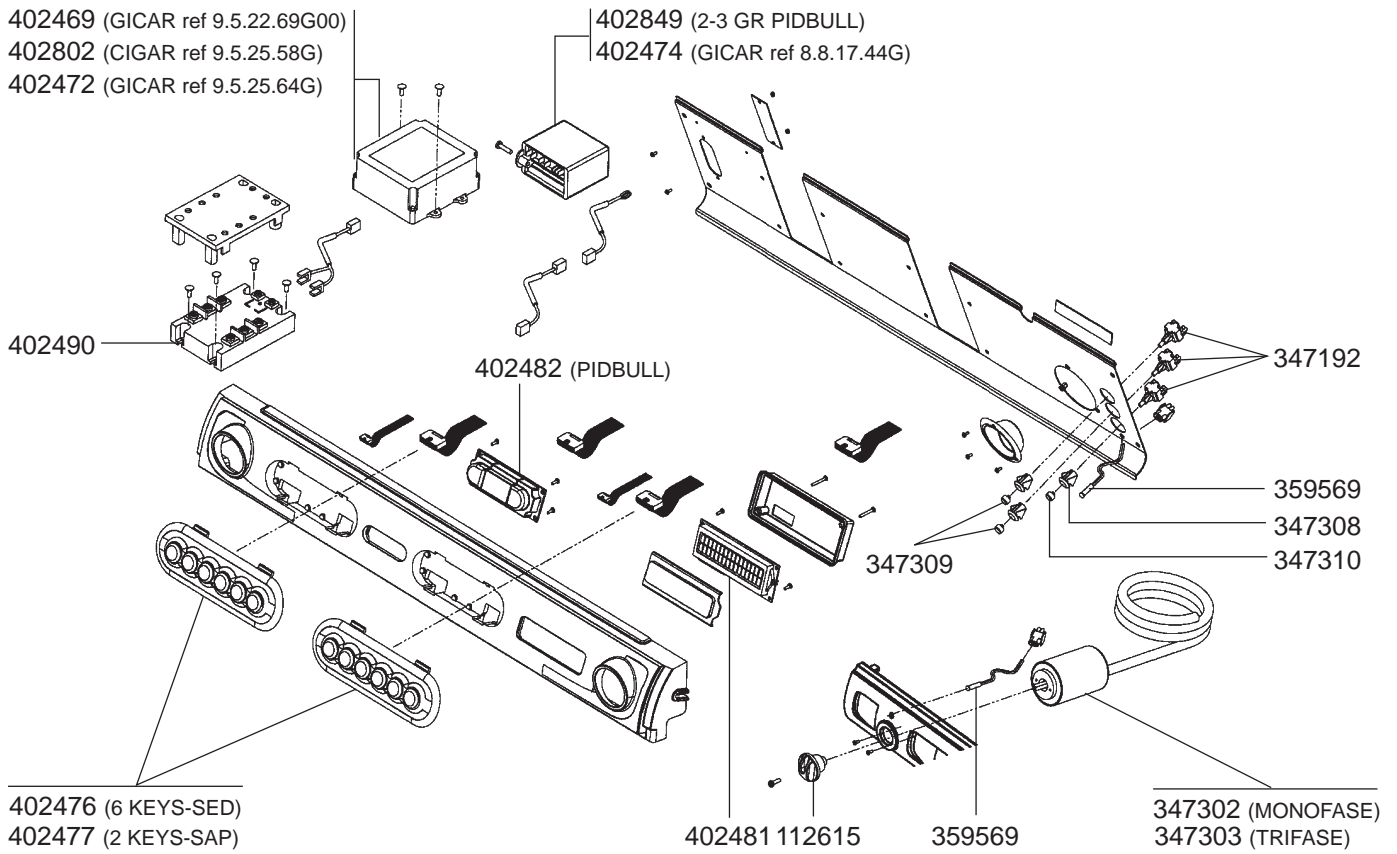

ELECTRICAL COMPONENTS VERONA