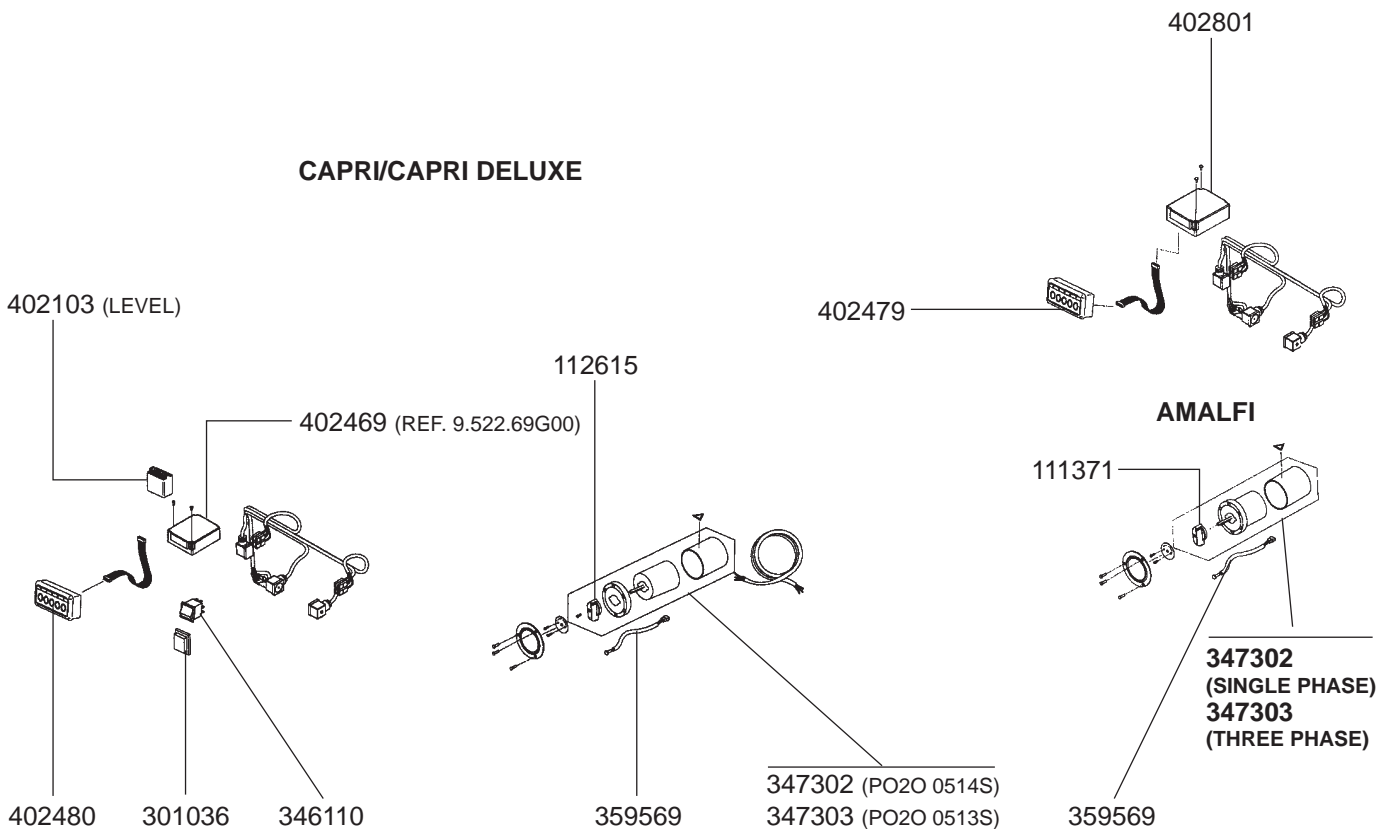

ELECTRICAL COMPONENTS CAPRI/CAPRI DELUXE/AMALFI

CAPRI/CAPRI DELUXE