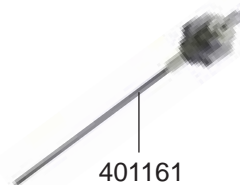

BOILER VARIOUS