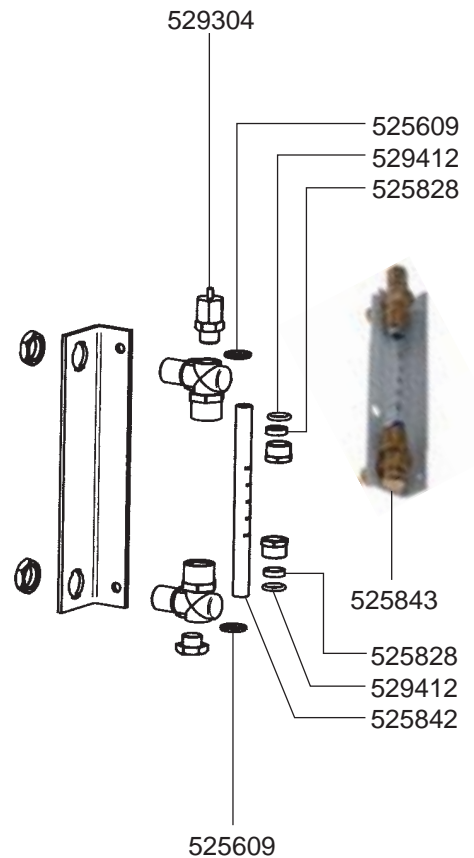

VALVES/LEVEL INDICATOR PRESTIGE REVOLUTION