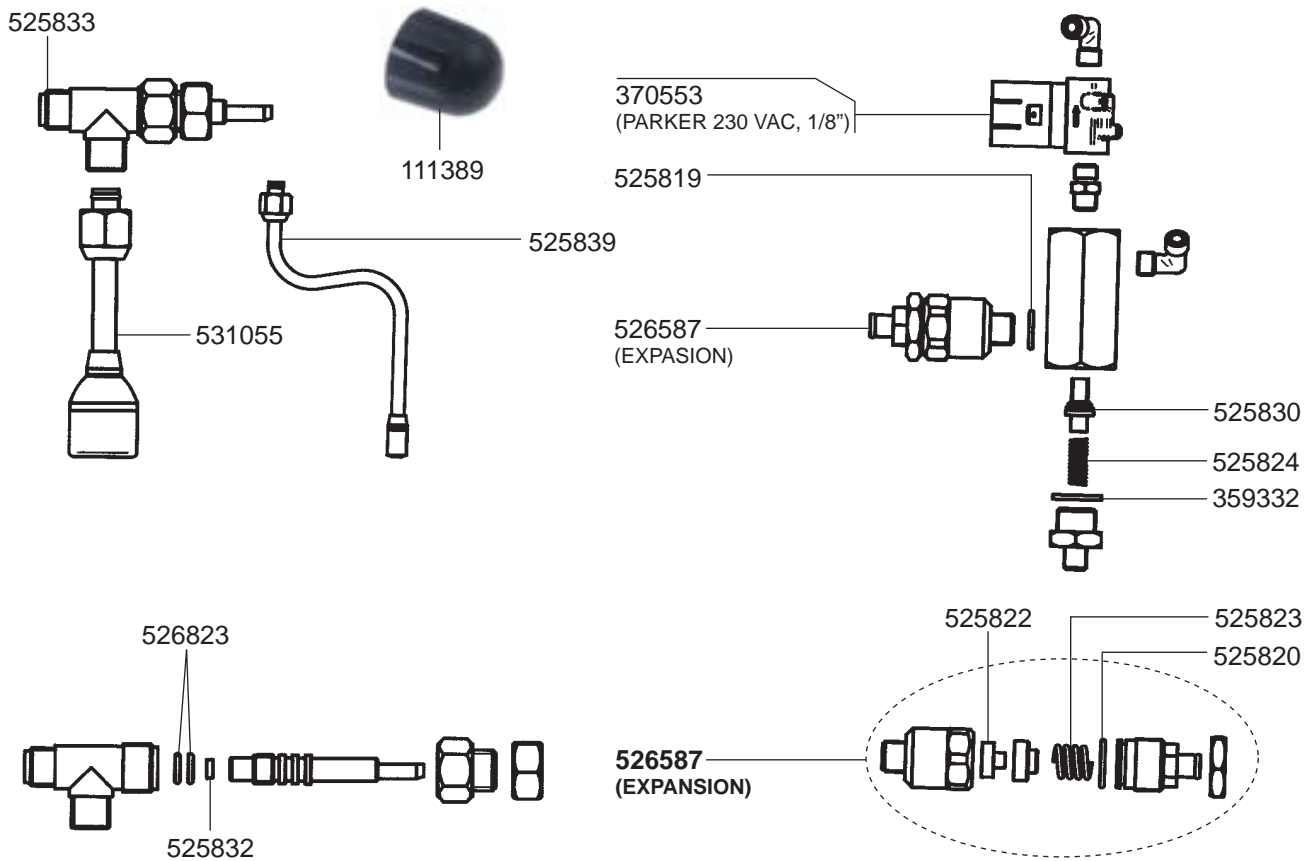

WATER TAP/VALVES MARINA