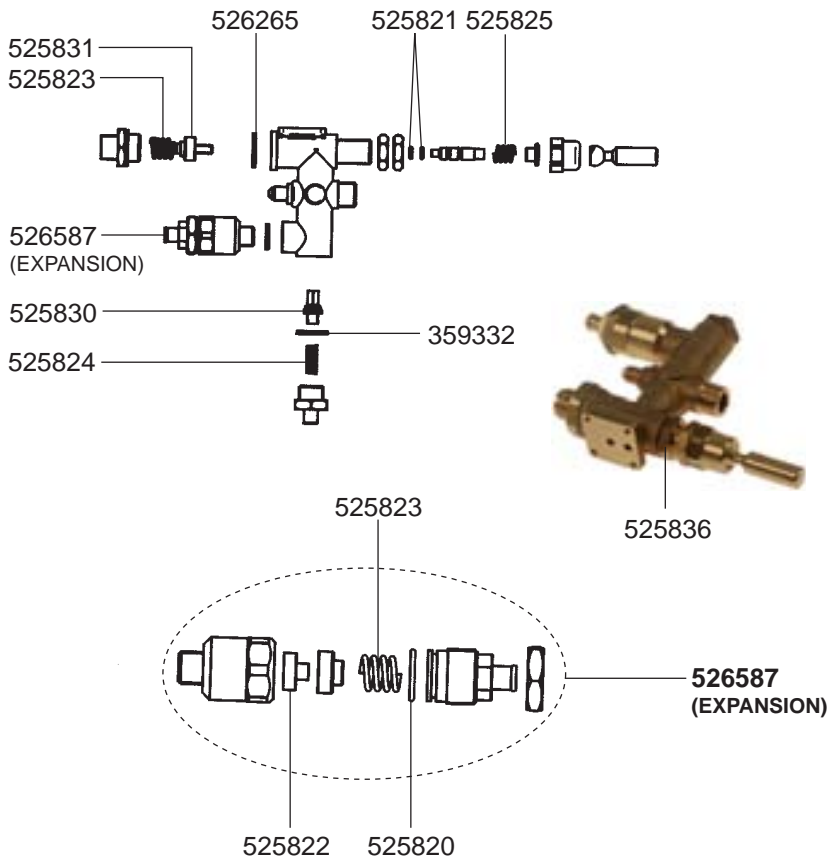

VALVES/LEVEL INDICATOR PRESTIGE REVOLUTION