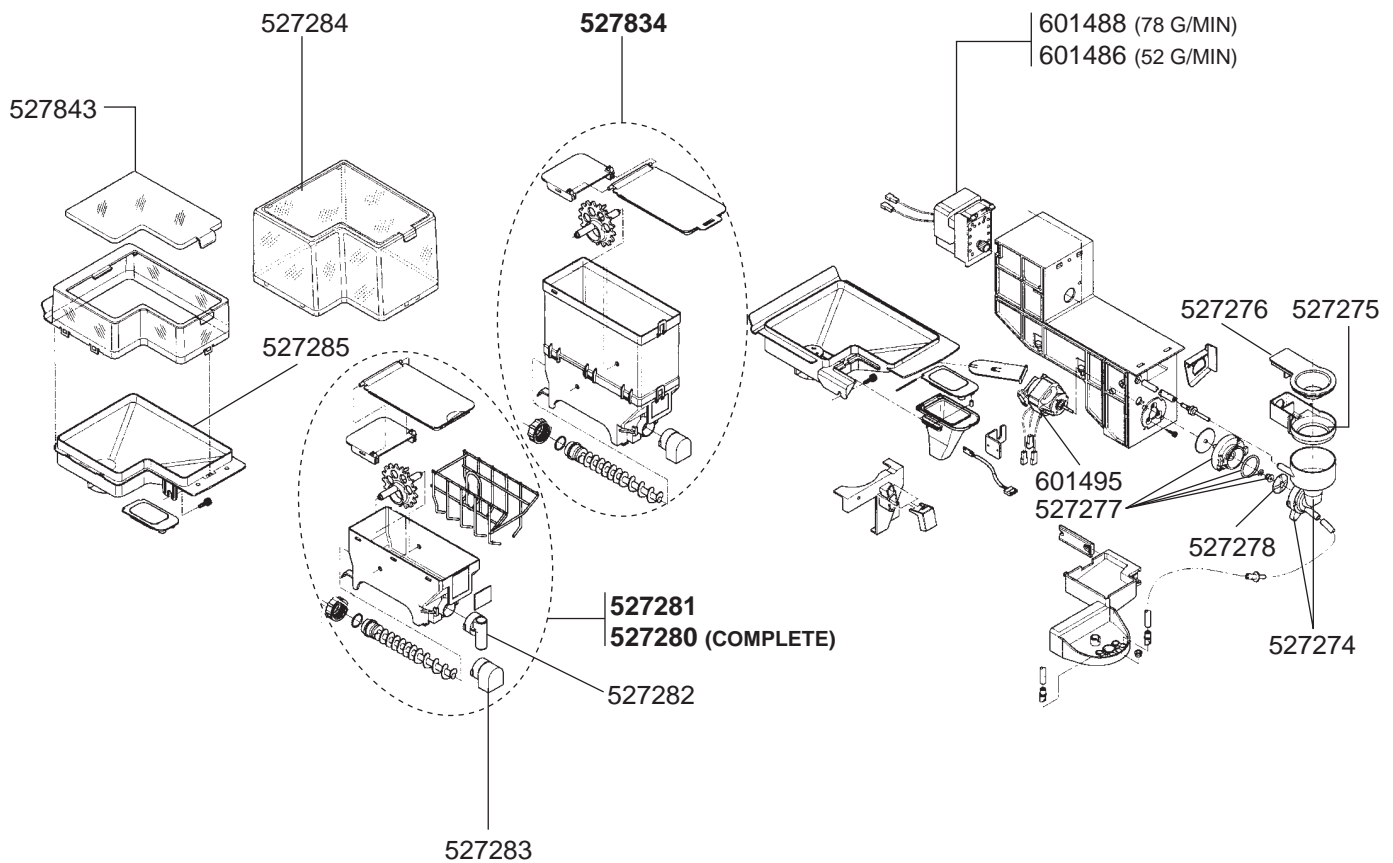

☎ +48 56 657 00 66

📘 fb.com/gastroparts.global

GASTROPARTS.COM

CABINET/TOUCH PAD KORO ESPRESSO

CABINET KORO ESPRESSO

GROUP KORO ESPRESSO

AUTOMATIC MACHINES 3

DISPENSERS KORO ESPRESSO