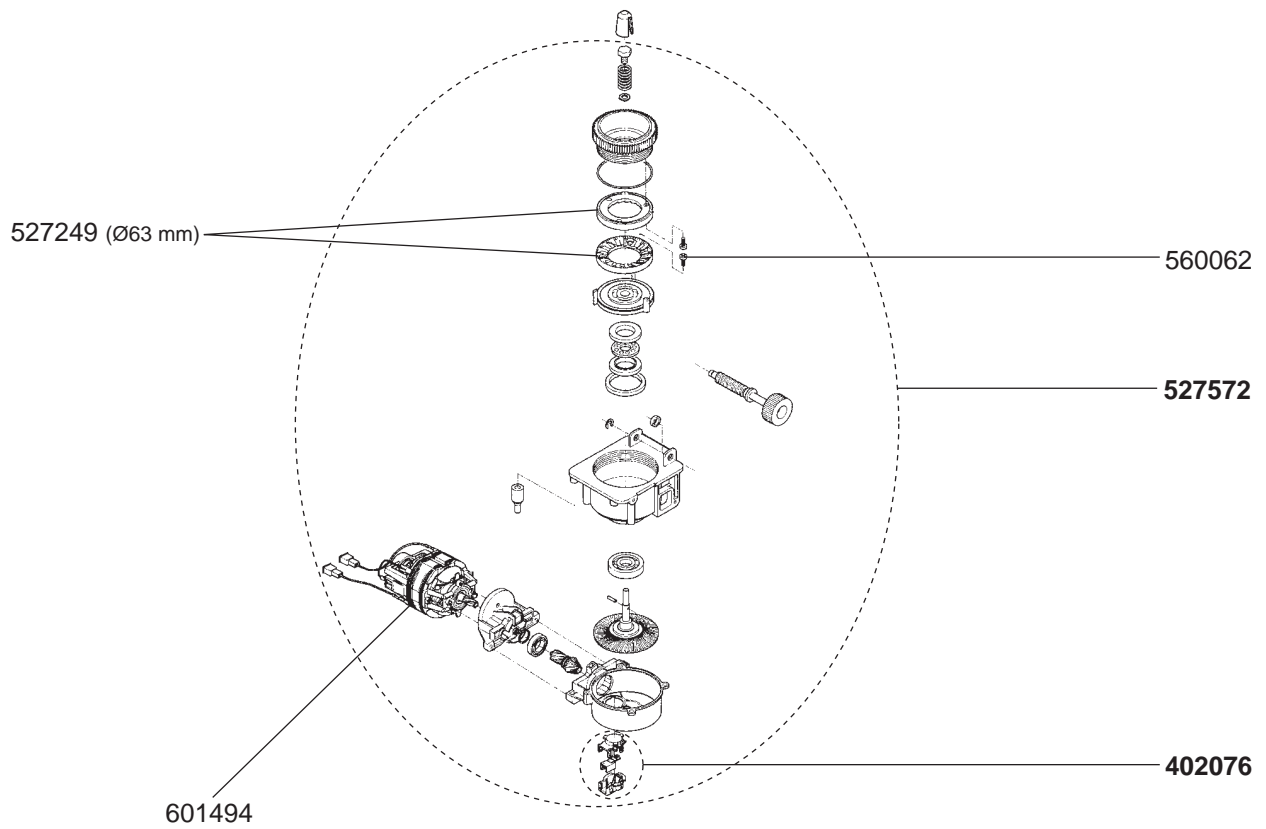

COFFEE GRINDER KORO ESPRESSO