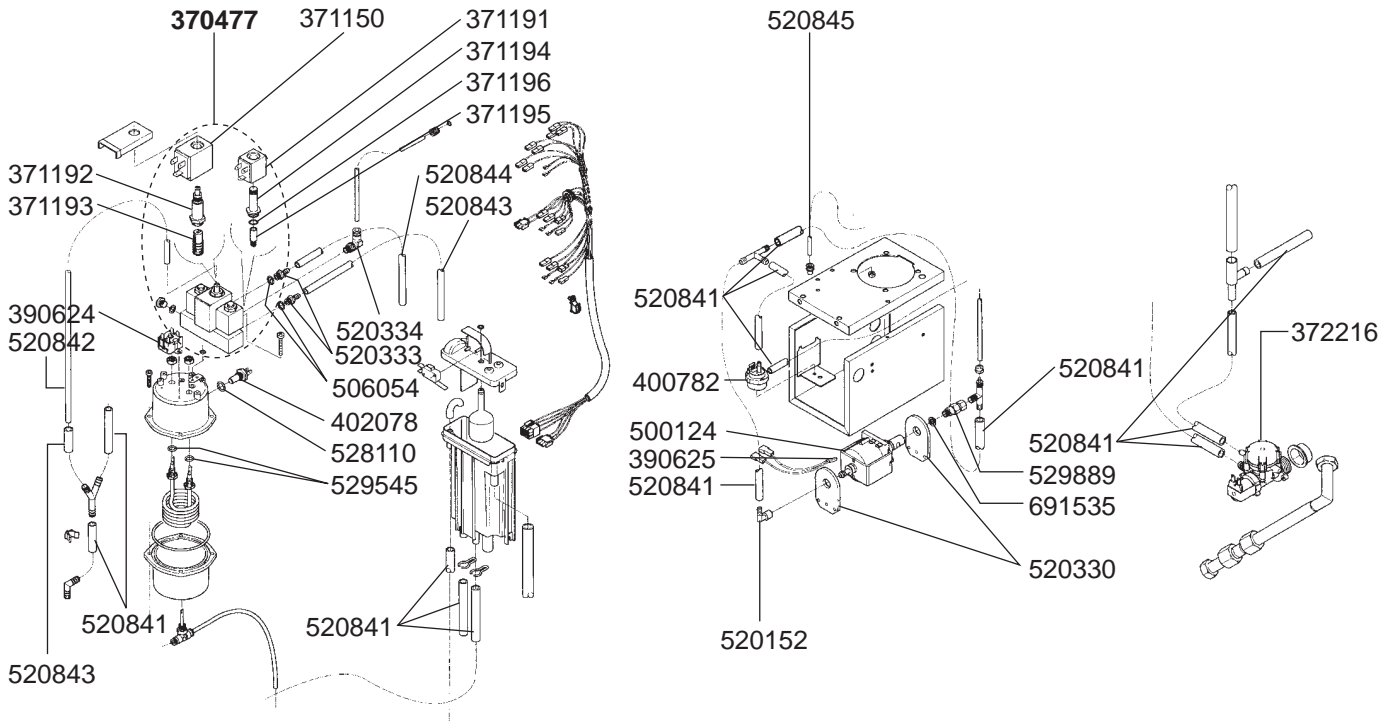

☎ +48 56 657 00 66

📘 fb.com/gastroparts.global

GASTROPARTS.COM

CABINET/TOUCH PAD KORO ESPRESSO

CABINET KORO ESPRESSO

GROUP KORO ESPRESSO

AUTOMATIC MACHINES 3

DISPENSERS KORO ESPRESSO