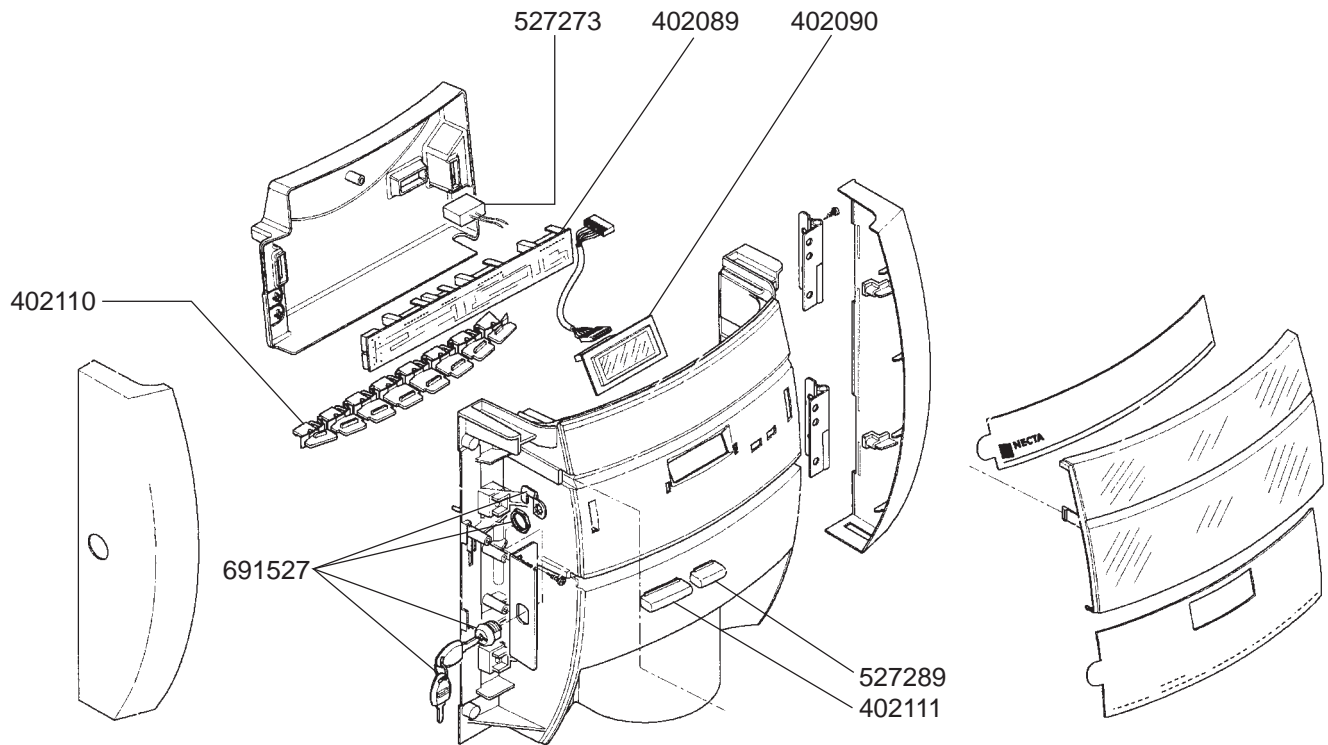

☎ +48 56 657 00 66

📘 fb.com/gastroparts.global

GASTROPARTS.COM

CABINET/TOUCH PAD KORO ESPRESSO

CABINET KORO ESPRESSO

GROUP KORO ESPRESSO

AUTOMATIC MACHINES 3

DISPENSERS KORO ESPRESSO