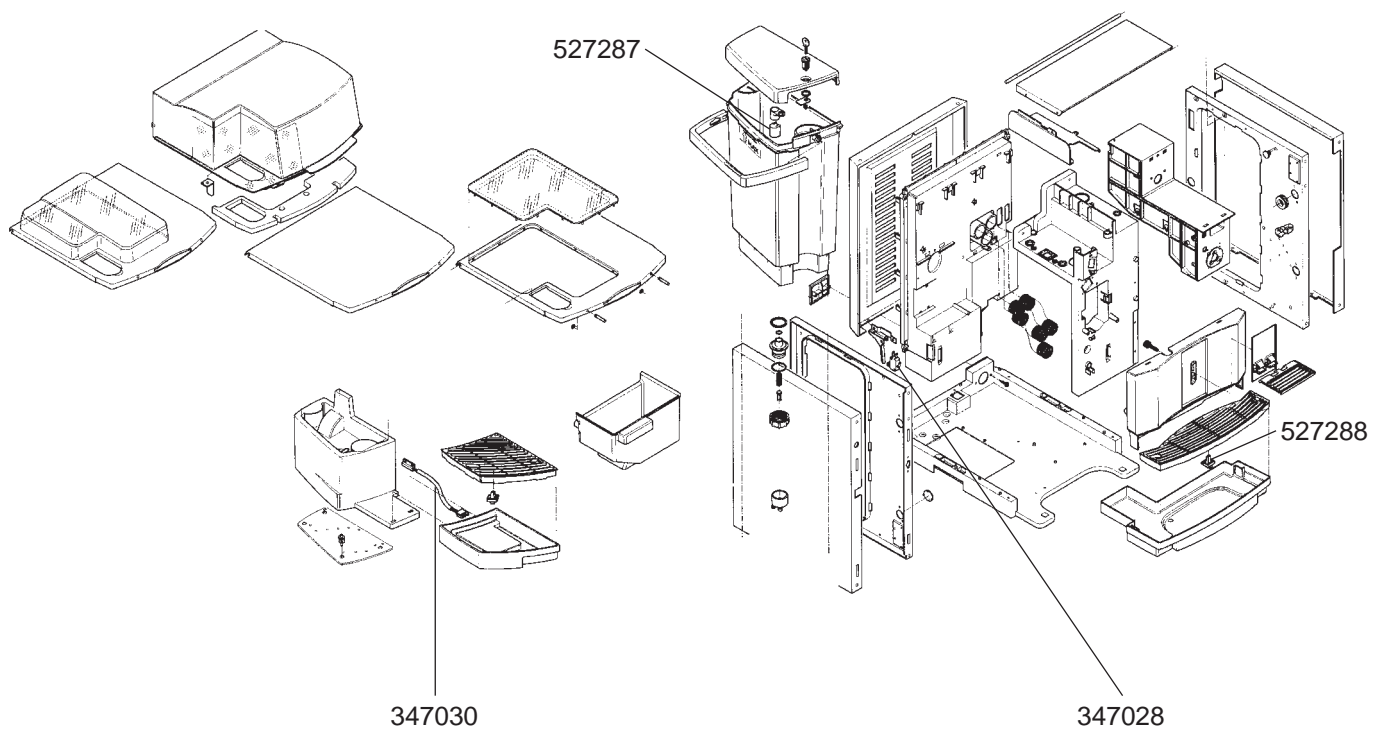

☎ +48 56 657 00 66

📘 fb.com/gastroparts.global

GASTROPARTS.COM

CABINET/TOUCH PAD KORO ESPRESSO

CABINET KORO ESPRESSO

GROUP KORO ESPRESSO

AUTOMATIC MACHINES 3

DISPENSERS KORO ESPRESSO