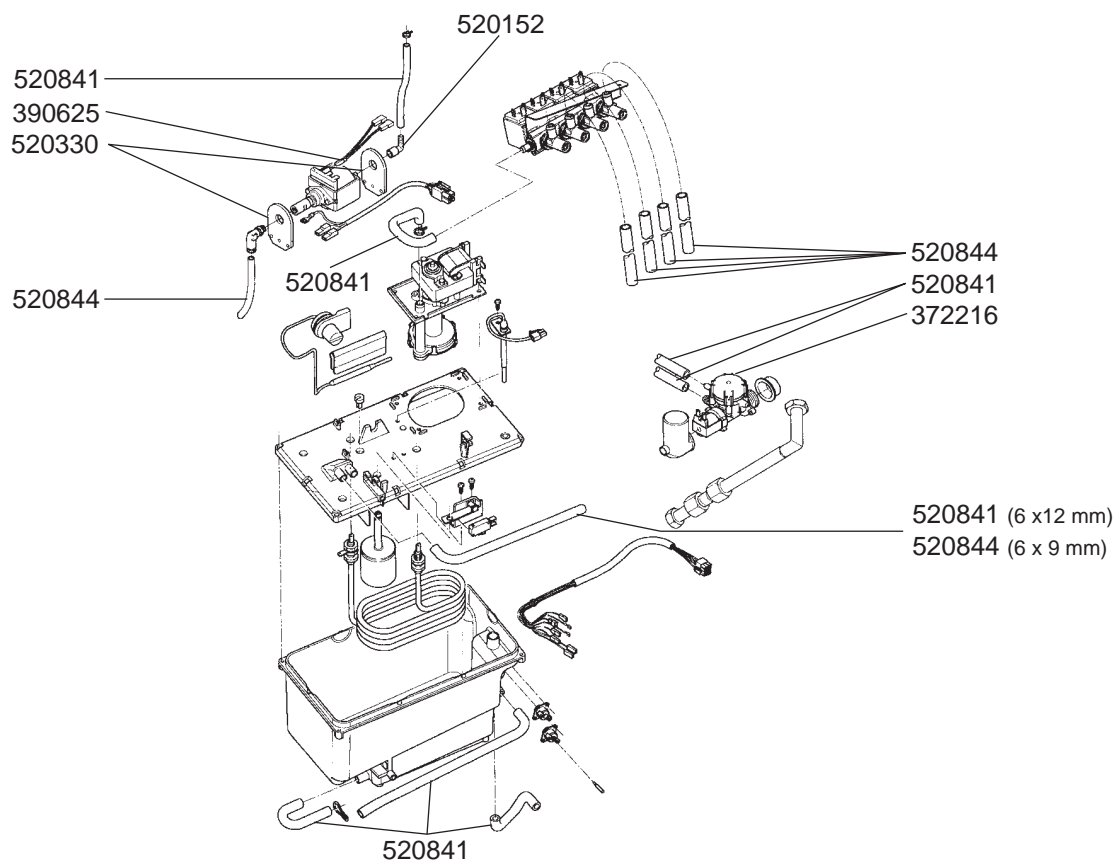

BOILER KORO ESPRESSO