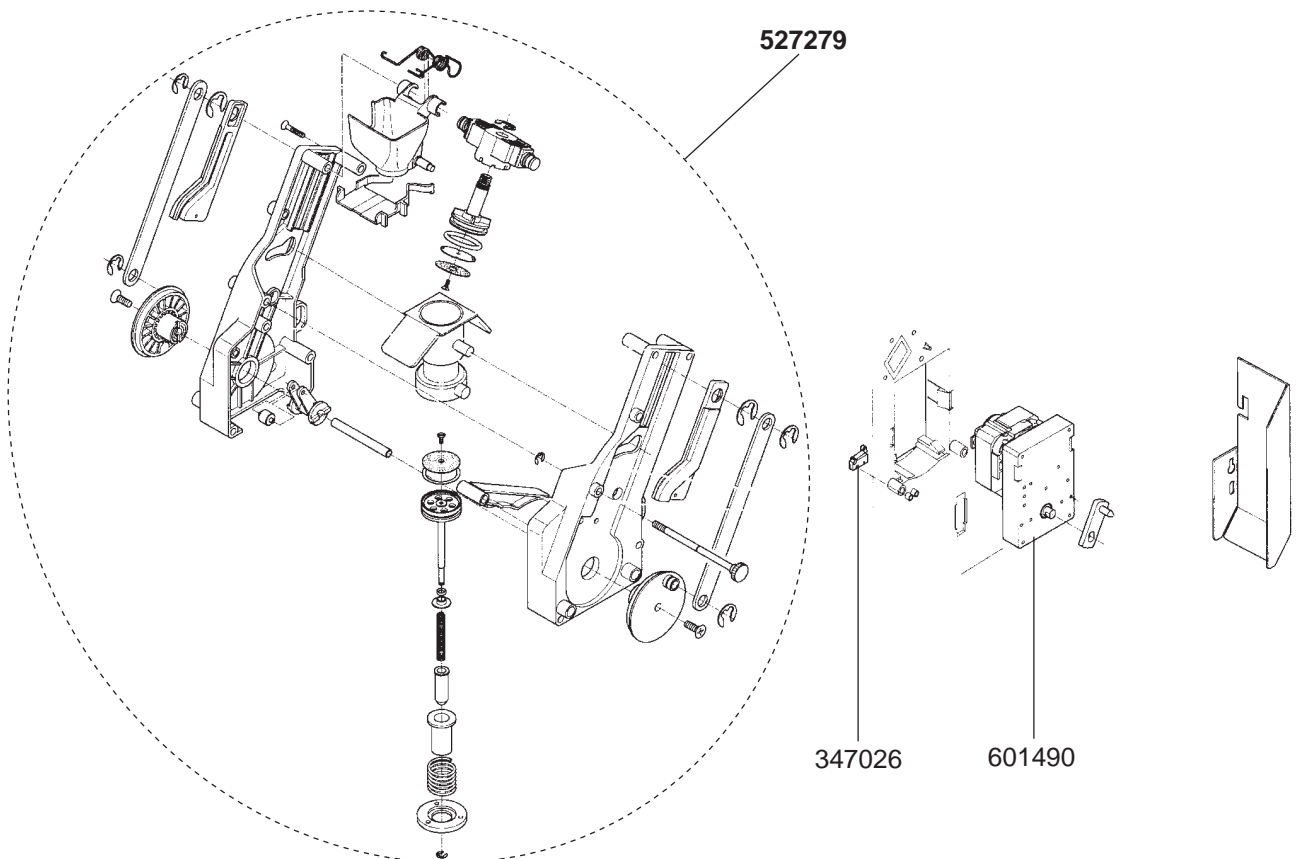

PISTON KORO ESPRESSO