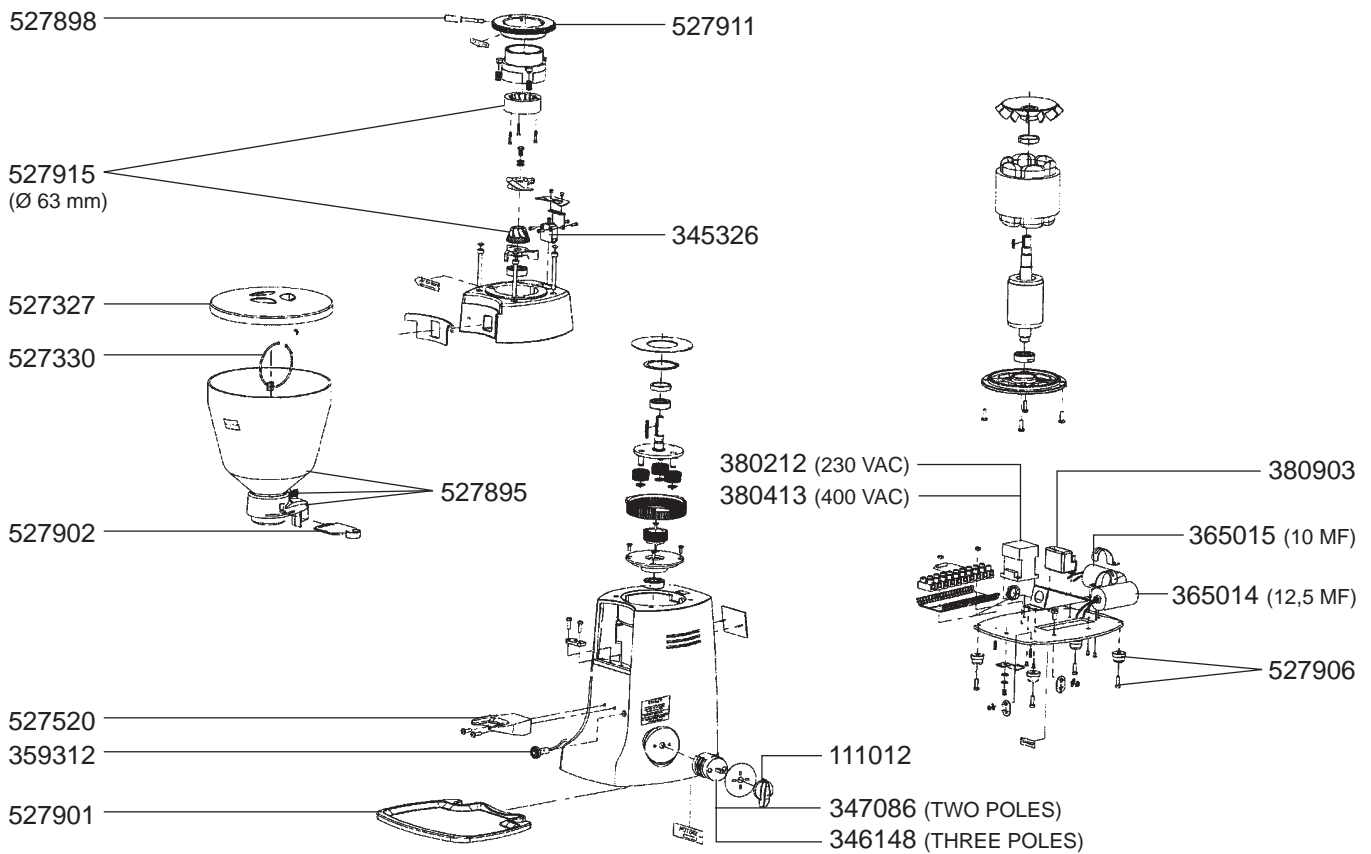

MAZZER – COFFEE GRINDERS

KONY