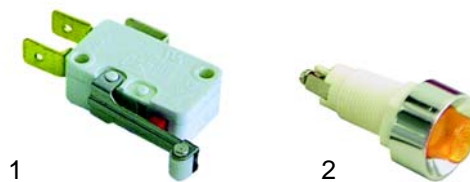

Lucifer

Item	Order	Description
1	370053	cpl., 230V
2	370061	Solenoid square base
3	371031	Magnetic coil, 230V AC

ODE

Item	Order	Description
1	370203	cpl., 3 ways, 230V AC
2	371150	Magnetic coil, 230V AC

Accessories

Item	Order	Description
1	371090	Plug
2	371095	O-ring (viton)
3	371100	O-ring (silicon)

Pressure switches, switches

Item	Order	Description
1	541021	Pressure switch
2	346088	Main switch

Item	Order	Description
1	346054	Main switch
2	346026	Main switch

Item	Order	Description
1	345033	Switch, 2 poles, 27,2 x 22mm
1	345090	Push button, 2 poles, 27,2 x 22mm
2	345013	Switch, 2 poles, 26,5 x 25,6mm
3	301025	Switch, 2 poles, 28 x 24mm

Switches, lamps

Item	Order	Description
1	345253	Micro switch
2	359417	Signal lamp, 230V