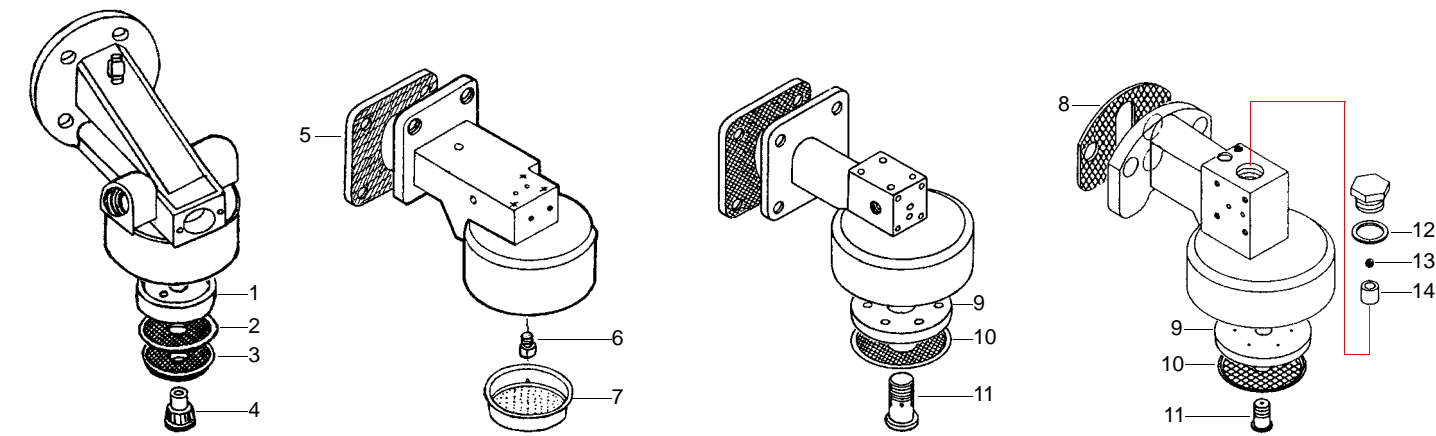

Item	Order	Description
1	529324	Expansion- and retention valve/cpl.

Level glass

Item	Order	Description
1	529438	Level glass
2	400020	Level probe, 150mm
3	529439	O-ring
4	529440	Press washer
5	529441	Pipe upper nut
6	529442	Bush

Taps

Item	Order	Description
1	528782	Steam-/Water Tap/cpl.
2	111057	Knob
3	528783	Steam-/Water Tap/cpl.
4	111124	Knob

Pipes

Item	Order	Description
1	529465	Steam pipe
2	529466	Water pipe
3	528744	O-ring
4	529467	Steam pipe
5	529468	Water pipe

Item	Order	Description
6	528784	Washer (aluminium)
7	528352	Spring
8	528786	Bush
9	529545	O-ring
10	529548	Gasket (teflon)

Group

Item	Order	Description
1	529128	Dispersion
2	529136	Shower
3	529137	Shower
4	529149	Dispersion
5	529169	Gasket