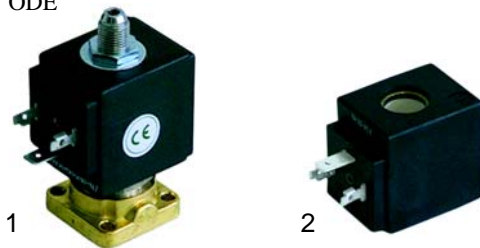

☎ +48 56 657 00 66

📘 fb.com/gastroparts.global

GASTROPARTS.COM

Solenoid valves

Scem/Parker

Item	Order	Description
1	370057	cpl., 3 ways, 230V AC
2	370062	Solenoid square base
3	371029	Magnetic coil, 230V AC

Lucifer

Item	Order	Description
1	370053	cpl., 230V
2	370061	Solenoid square base
3	371031	Magnetic coil, 230V AC

ODE

Item	Order	Description
1	370203	cpl., 3 ways, 230V AC
2	371150	Magnetic coil, 230V AC

Accessories

Item	Order	Description
1	371090	Plug
2	371095	O-ring (viton)
3	371100	O-ring (silicon)

Pressure switches, switches

Item	Order	Description
1	541021	Pressure switch
2	346088	Main switch

Item	Order	Description
1	346054	Main switch
2	346026	Main switch