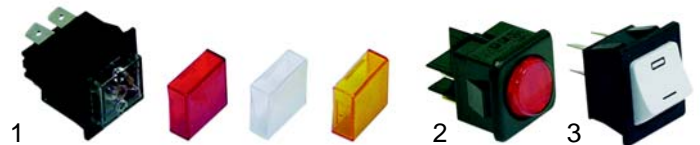

Item	Order	Description
1	371090	Plug
2	371095	O-ring (viton)
3	371100	O-ring (silicon)

Pressure switches, switches

Item	Order	Description
1	541021	Pressure switch
2	346088	Main switch

Item	Order	Description
1	346054	Main switch
2	346026	Main switch

Item	Order	Description
1	345033	Switch, 2 poles, 27,2 x 22mm
1	345090	Push button, 2 poles, 27,2 x 22mm
2	345013	Switch, 2 poles, 26,5 x 25,6mm
3	301025	Switch, 2 poles, 28 x 24mm

Switches, lamps

Item	Order	Description
1	345253	Micro switch
2	359417	Signal lamp, 230V