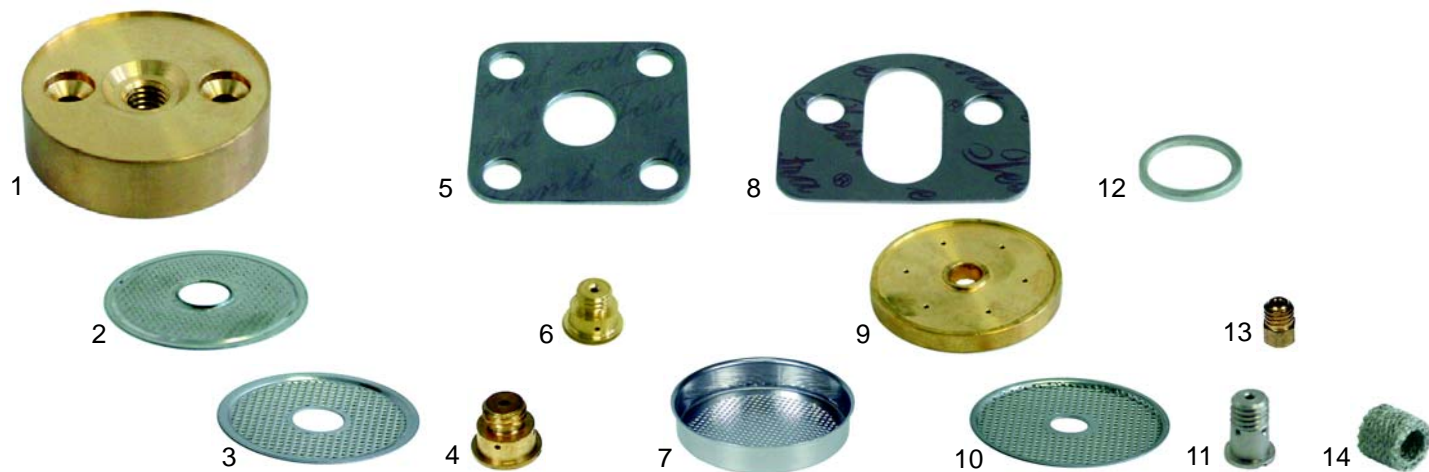

Item	Order	Description
1	529324	Expansion- and retention valve/cpl.

Level glass

Item	Order	Description
1	529438	Level glass
2	400020	Level probe, 150mm
3	529439	O-ring
4	529440	Press washer
5	529441	Pipe upper nut
6	529442	Bush

Taps

Item	Order	Description
1	528782	Steam-/Water Tap/cpl.
2	111057	Knob
3	528783	Steam-/Water Tap/cpl.
4	111124	Knob

Pipes

Item	Order	Description
1	529465	Steam pipe
2	529466	Water pipe
3	528744	O-ring
4	529467	Steam pipe
5	529468	Water pipe

Item	Order	Description
6	528784	Washer (aluminium)
7	528352	Spring
8	528786	Bush
9	529545	O-ring
10	529548	Gasket (teflon)

Group

Item	Order	Description
1	529128	Dispersion
2	529136	Shower
3	529137	Shower
4	529149	Dispersion
5	529169	Gasket