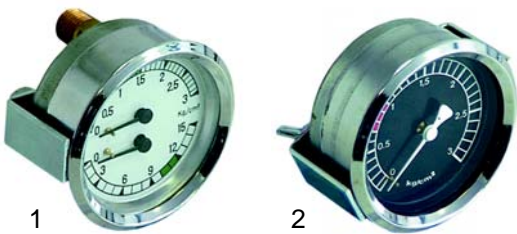

Item	Order	Description
1	345033	Switch, 2 poles, 27,2 x 22mm
1	345090	Push button, 2 poles, 27,2 x 22mm
2	345013	Switch, 2 poles, 26,5 x 25,6mm
3	301025	Switch, 2 poles, 28 x 24mm

Switches, lamps

Item	Order	Description
1	345253	Micro switch
2	359417	Signal lamp, 230V

Manometers

Item	Order	Description
1	541249	Manometer/double scale
2	541250	Manometer, 0 - 3 bar

Valves

Item	Order	Description
1	529312	Safety valve, 1,8 bar, 3/8"
2	529316	Safety valv/sealed, 1,8 bar, 3/8"
3	529303	Empty valve (stainless steel), 1/4"
4	529361	Cu-gasket, 1/4"
5	529349	Cu-gasket, 3/8"

Item	Order	Description
1	529324	Expansion- and retention valve/cpl.

Level glass

Item	Order	Description
1	529438	Level glass
2	400020	Level probe, 150mm
3	529439	O-ring
4	529440	Press washer
5	529441	Pipe upper nut
6	529442	Bush