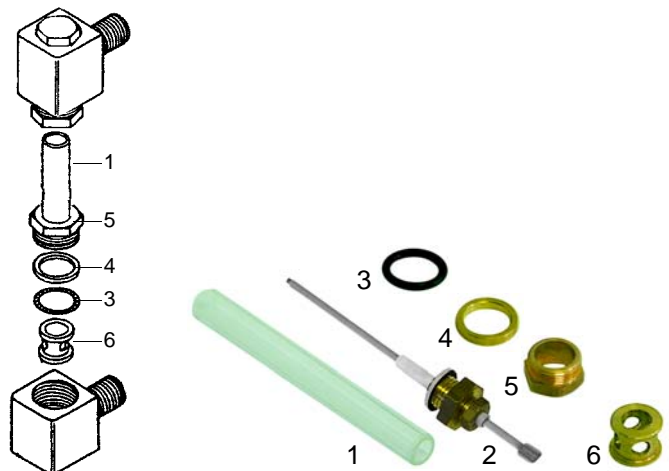

Item	Order	Description
1	345033	Switch, 2 poles, 27,2 x 22mm
1	345090	Push button, 2 poles, 27,2 x 22mm
2	345013	Switch, 2 poles, 26,5 x 25,6mm
3	301025	Switch, 2 poles, 28 x 24mm

Switches, lamps

Item	Order	Description
1	345253	Micro switch
2	359417	Signal lamp, 230V

Manometers

Item	Order	Description
1	541249	Manometer/double scale
2	541250	Manometer, 0 - 3 bar

Valves

Item	Order	Description
1	529312	Safety valve, 1,8 bar, 3/8"
2	529316	Safety valv/sealed, 1,8 bar, 3/8"
3	529303	Empty valve (stainless steel), 1/4"
4	529361	Cu-gasket, 1/4"
5	529349	Cu-gasket, 3/8"

Item	Order	Description
1	529324	Expansion- and retention valve/cpl.

Level glass

Item	Order	Description
1	529438	Level glass
2	400020	Level probe, 150mm
3	529439	O-ring
4	529440	Press washer
5	529441	Pipe upper nut
6	529442	Bush

Taps

Item	Order	Description
1	528782	Steam-/Water Tap/cpl.
2	111057	Knob
3	528783	Steam-/Water Tap/cpl.
4	111124	Knob

Pipes

Item	Order	Description
1	529465	Steam pipe
2	529466	Water pipe
3	528744	O-ring
4	529467	Steam pipe
5	529468	Water pipe