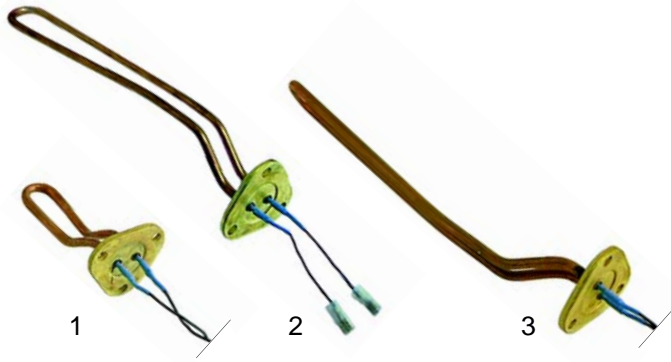

Elements

Item	Order	Description
1	417068	1 group, 600W, 230V
2	417069	2 groups, 1100W/400V
3	417070	2 groups, 1350W, 230V