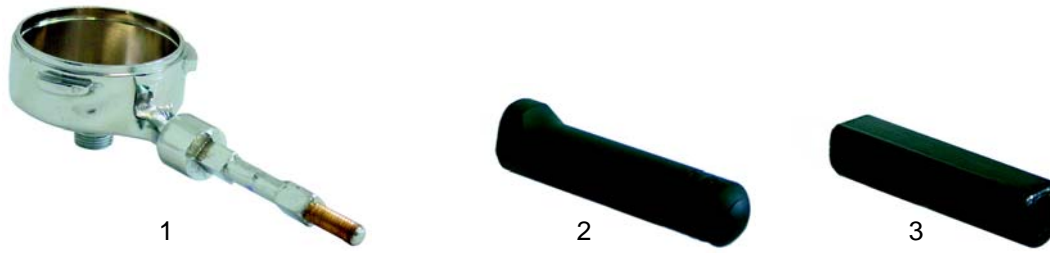

Filter holder gaskets, filter holder

Item	Order	Description
1	529153	Filter holder
2	529117	Filter holder handle

Item	Order	Description
3	529115	Filter holder handle