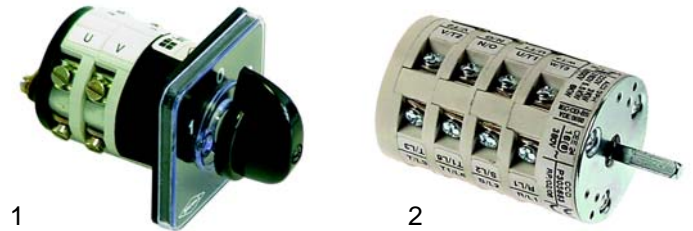

☎ +48 56 657 00 66

📘 fb.com/gastroparts.global

GASTROPARTS.COM

Solenoid valves

Scem/Parker

Item	Order	Description
1	370057	cpl., 3 ways, 230V AC
2	370062	Solenoid square base
3	371029	Magnetic coil, 230V AC

Lucifer

Item	Order	Description
1	370053	cpl., 230V
2	370061	Solenoid square base
3	371031	Magnetic coil, 230V AC

ODE

Item	Order	Description
1	370203	cpl., 3 ways, 230V AC
2	371150	Magnetic coil, 230V AC

Accessories

Item	Order	Description
1	371090	Plug
2	371095	O-ring (viton)
3	371100	O-ring (silicon)

Pressure switches, switches

Item	Order	Description
1	541021	Pressure switch
2	346088	Main switch

Item	Order	Description
1	346054	Main switch
2	346026	Main switch

Item	Order	Description
1	345033	Switch, 2 poles, 27,2 x 22mm
1	345090	Push button, 2 poles, 27,2 x 22mm
2	345013	Switch, 2 poles, 26,5 x 25,6mm
3	301025	Switch, 2 poles, 28 x 24mm

Switches, lamps

Item	Order	Description
1	345253	Micro switch
2	359417	Signal lamp, 230V