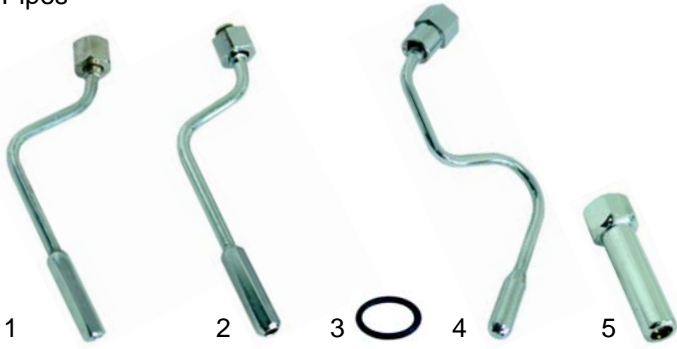

Manometers

Item	Order	Description
1	541249	Manometer/double scale
2	541250	Manometer, 0 - 3 bar

Valves

Item	Order	Description
1	529312	Safety valve, 1,8 bar, 3/8"
2	529316	Safety valv/sealed, 1,8 bar, 3/8"
3	529303	Empty valve (stainless steel), 1/4"
4	529361	Cu-gasket, 1/4"
5	529349	Cu-gasket, 3/8"

Item	Order	Description
1	529324	Expansion- and retention valve/cpl.

Level glass

Item	Order	Description
1	529438	Level glass
2	400020	Level probe, 150mm
3	529439	O-ring
4	529440	Press washer
5	529441	Pipe upper nut
6	529442	Bush

Taps

Item	Order	Description
1	528782	Steam-/Water Tap/cpl.
2	111057	Knob
3	528783	Steam-/Water Tap/cpl.
4	111124	Knob

Pipes

Item	Order	Description
1	529465	Steam pipe
2	529466	Water pipe
3	528744	O-ring
4	529467	Steam pipe
5	529468	Water pipe