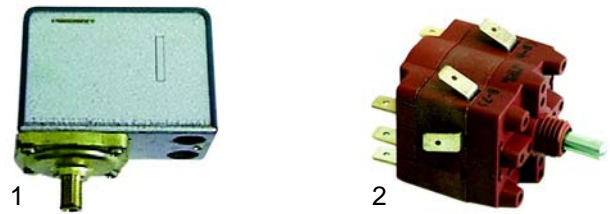

☎ +48 56 657 00 66

📘 fb.com/gastroparts.global

GASTROPARTS.COM

Solenoid valves

Scem/Parker

Item	Order	Description
1	370057	cpl., 3 ways, 230V AC
2	370062	Solenoid square base
3	371029	Magnetic coil, 230V AC

Lucifer

Item	Order	Description
1	370053	cpl., 230V
2	370061	Solenoid square base
3	371031	Magnetic coil, 230V AC

ODE

Item	Order	Description
1	370203	cpl., 3 ways, 230V AC
2	371150	Magnetic coil, 230V AC

Accessories

Item	Order	Description
1	371090	Plug
2	371095	O-ring (viton)
3	371100	O-ring (silicon)

Pressure switches, switches

Item	Order	Description
1	541021	Pressure switch
2	346088	Main switch

Item	Order	Description
1	346054	Main switch
2	346026	Main switch

Item	Order	Description
1	345033	Switch, 2 poles, 27,2 x 22mm
1	345090	Push button, 2 poles, 27,2 x 22mm
2	345013	Switch, 2 poles, 26,5 x 25,6mm
3	301025	Switch, 2 poles, 28 x 24mm

Switches, lamps

Item	Order	Description
1	345253	Micro switch
2	359417	Signal lamp, 230V