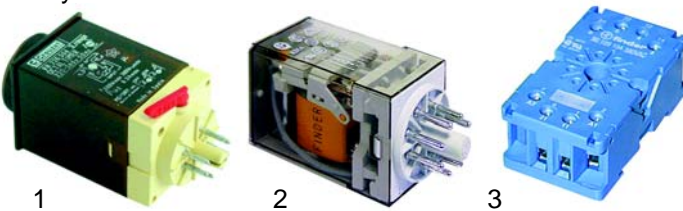

Relays

Item	Order	Description
1	380151	Time relay
2	380134	Relay, DPDT
3	380137	Base, 8 poles