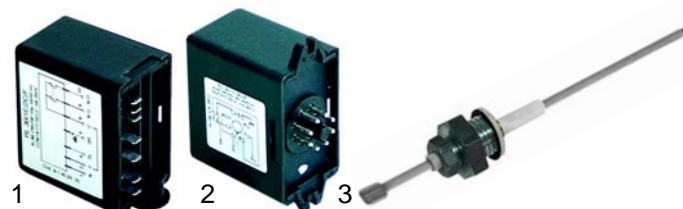

## Pressure switches, thermostats

Item	Order	Description
1	541021	Pressure switch, 3 poles
2	390166	Safety thermostat, 3 poles

## Schalter/Switches

Item	Order	Description
1	345157	Main switch
2	301002	Group switch
3	301015	Group switch, DPDT

## Level controller

Item	Order	Description
1	400019	Level controller, RL30/1E-2C/F, 230V
2	400237	Level controller, RL30/1E-2C/8, 230V
3	400020	Level probe, 150mm