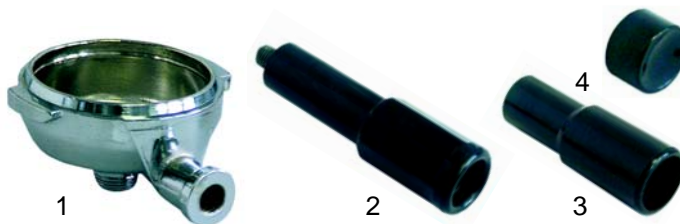

Filter holder

Item	Order	Description
1	529041	Filter holder, M12
2	529121	Filter holder handle
3	529148	Filter holder handle
4	529147	Cap