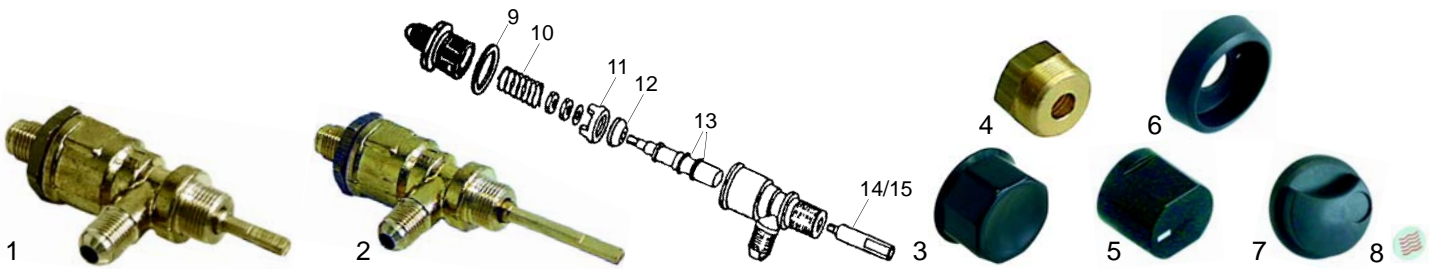

## Level glass

Item	Order	Description
1	529351	Level glass
2	529357	Gasket
3	529356	Spring
4	528778	Bush

Item	Order	Description
5	529354	Gasket
6	529367	Level glass
7	529368	O-ring
8	529369	Washer

Item	Order	Description
9	529355	Plastic ball
10	529387	Level glass
11	528583	O-ring
12	528682	Washer

## Water inlet valve

Item	Order	Description
1	529524	Water inlet valve/cpl.
2	529525	Water inlet valve/cpl., long axle
3	111020	Knob

Item	Order	Description
4	528779	Union nut
5	111068	Knob
6	111069	Rosette