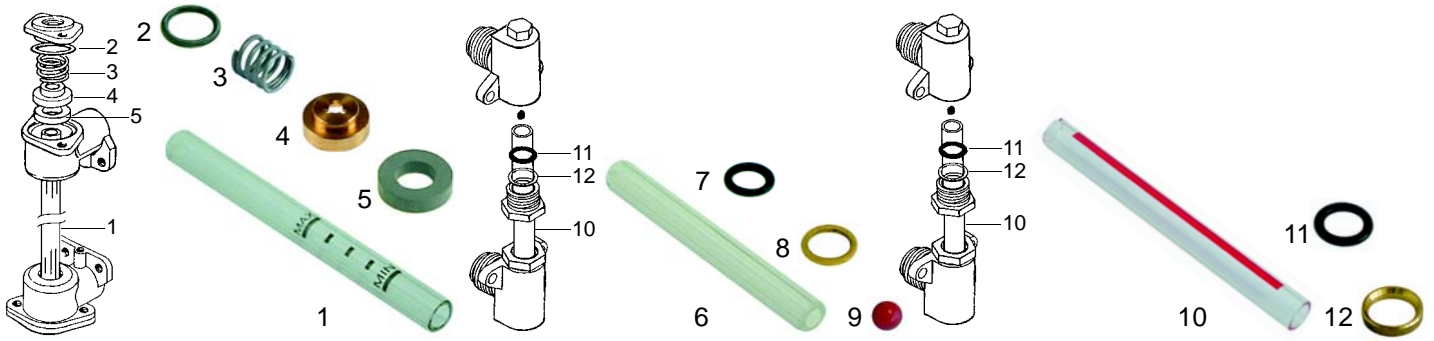

Level glass

Item	Order	Description
1	529351	Level glass
2	529357	Gasket
3	529356	Spring
4	528778	Bush

Item	Order	Description
5	529354	Gasket
6	529367	Level glass
7	529368	O-ring
8	529369	Washer

Item	Order	Description
9	529355	Plastic ball
10	529387	Level glass
11	528583	O-ring
12	528682	Washer