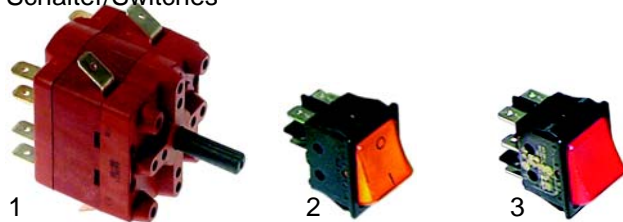

Schalter/Switches

Item	Order	Description
1	345157	Main switch
2	301002	Group switch
3	301015	Group switch, DPDT