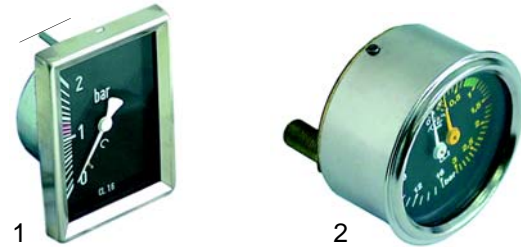

Manometers

Item	Order	Description
1	541247	Manometer, 0 - 2 bar
2	541208	Manometer, double scale