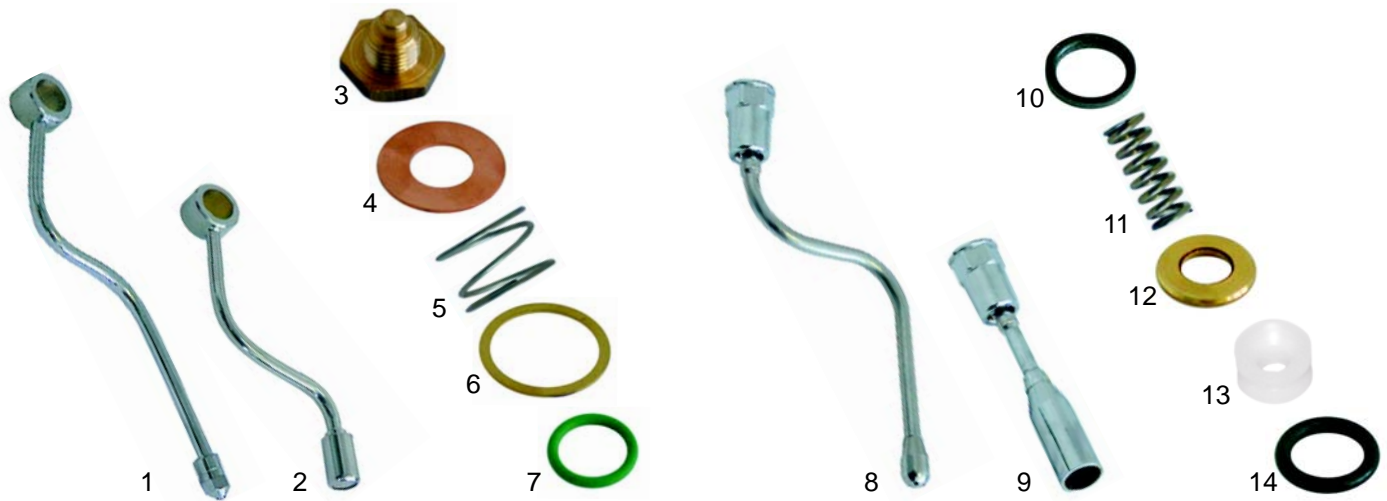

## M Taps

Item	Order	Description
1	529520	Steam/Water tap/cpl.
2	528427	Steam/Water tap/cpl.
3	528520	Cu-gasket
4	528648	Gasket (viton)

Item	Order	Description
5	528484	Spring
6	528649	O-ring (viton)
7	528643	Screw
8	528644	Washer

Item	Order	Description
9	528645	Spring
10	528646	Washer
11	528647	O-ring

Item	Order	Description
1	528759	Washer
2	528650	Bush
3	528780	Spring
4	111104	Knob
5	528781	Washer

Item	Order	Description
6	528762	Pin
7	111110	Cap
8	528760	Bush
9	528758	Spring

Item	Order	Description
10	528761	Washer
11	111122	Knob
12	111113	Cap/steam
13	111114	Cap/water

## Pipes

Item	Order	Description
1	529521	Steam pipe
2	529522	Water pipe
3	528643	Banjo stem single
4	528644	Washer
5	528645	Spring

Item	Order	Description
6	528646	Washer
7	528647	O-ring (viton)
8	529587	Steam pipe
8	529588	Steam pipe (stainless steel)
9	529589	Water pipe