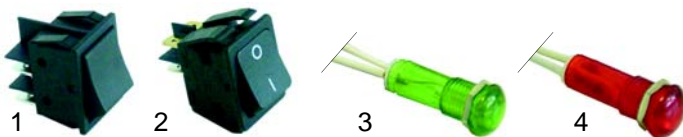

Switches, lamps

Item	Order	Description
1	346066	Switch
2	346068	Push button
3	359400	Lamp/green, 8mm, 230V
4	359401	Lamp/red, 8mm, 230V