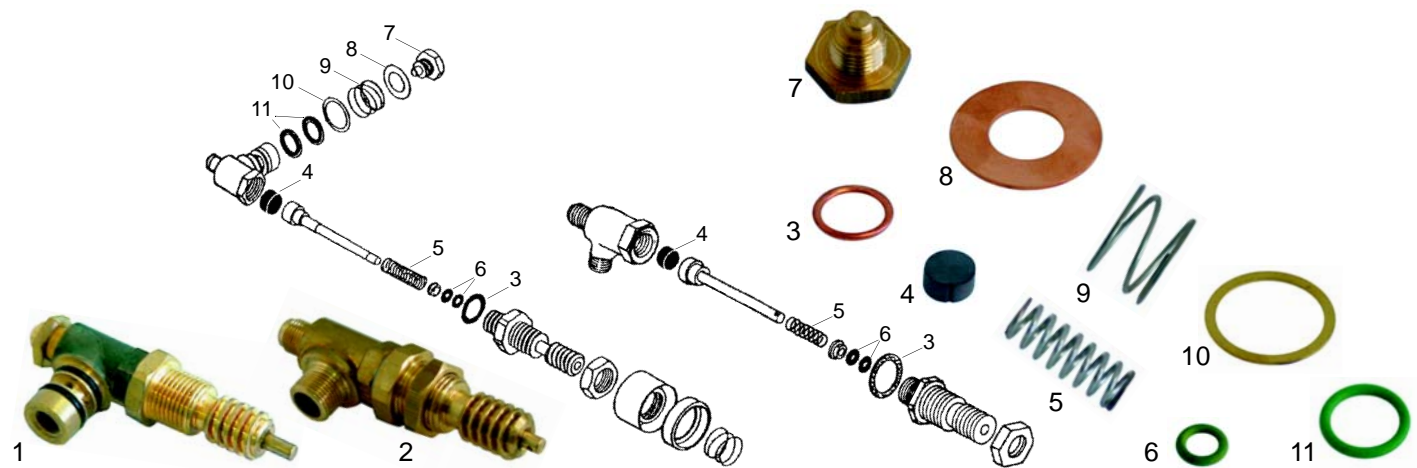

## Water inlet valve

Item	Order	Description
1	529524	Water inlet valve/cpl.
2	529525	Water inlet valve/cpl., long axle
3	111020	Knob

Item	Order	Description
4	528779	Union nut
5	111068	Knob
6	111069	Rosette

Item	Order	Description
7	111098	Knob
8	111103	Cap

Item	Order	Description
9	528420	Cu-gasket
10	528423	Spring
11	528595	Bush

Item	Order	Description
12	528596	Gasket
13	528469	O-ring

Item	Order	Description
14	528597	Shaft extension, 17 mm
15	528598	Shaft, 42mm

## M Taps

Item	Order	Description
1	529520	Steam/Water tap/cpl.
2	528427	Steam/Water tap/cpl.
3	528520	Cu-gasket
4	528648	Gasket (viton)

Item	Order	Description
5	528484	Spring
6	528649	O-ring (viton)
7	528643	Screw
8	528644	Washer