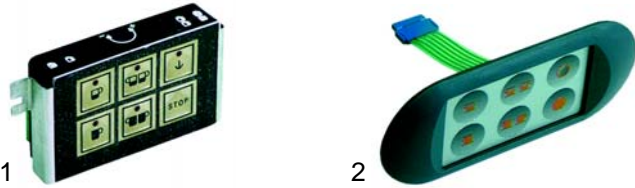

Item	Order	Description
1	400450	Key push button/cpl.
2	400451	Key push button