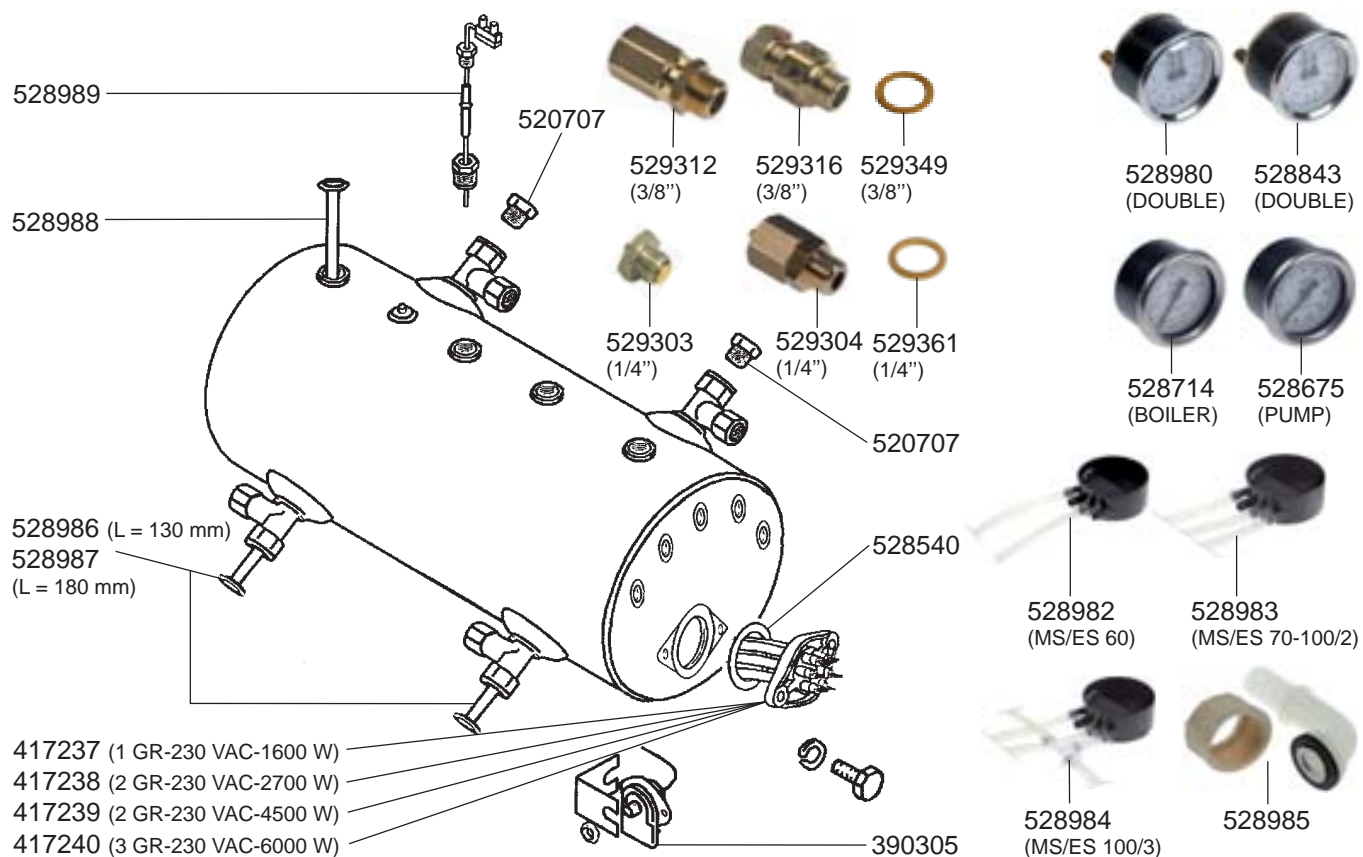

529065 (Ø 1,1 mm)
525956 (Ø 1,2 mm)
529079 (Ø 1,3 mm)

529012 (6 GR)
529011 (7 GR)
527631 (8 GR)

529014 (12 GR)
529013 (14 GR)
529229 (21 GR)

529023

802025
(Ø 53/57 mm)

802104
(Ø 49/53 mm)

802103
(PLASTIC)

802020
(STAINLESS
STEEL)

529161 (ADJUSTABLE)

MAGISTER – ESPRESSO MACHINES

1
ESPRESSO MACHINES

STEAM/WATER TAPS

LEVEL INDICATOR/VALVES

BOILER/MANOMETERS/DRIP TRAYS VARIOUS

ELECTRICAL COMPONENTS MS/ES 40-45

MAGISTER – ESPRESSO MACHINES