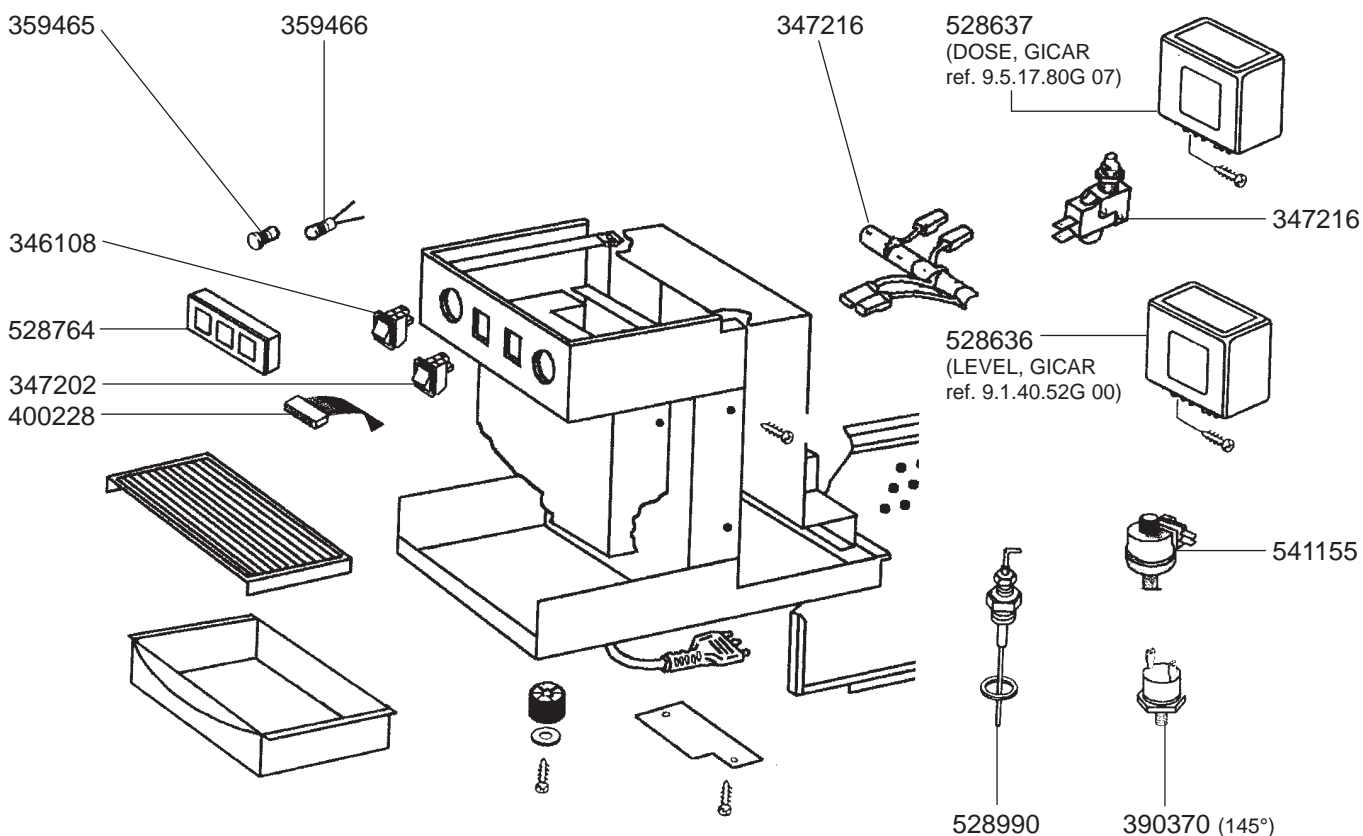

529161 (ADJUSTABLE)

MAGISTER – ESPRESSO MACHINES

1
ESPRESSO MACHINES

STEAM/WATER TAPS

LEVEL INDICATOR/VALVES

BOILER/MANOMETERS/DRIP TRAYS VARIOUS

ELECTRICAL COMPONENTS MS/ES 40-45

MAGISTER – ESPRESSO MACHINES