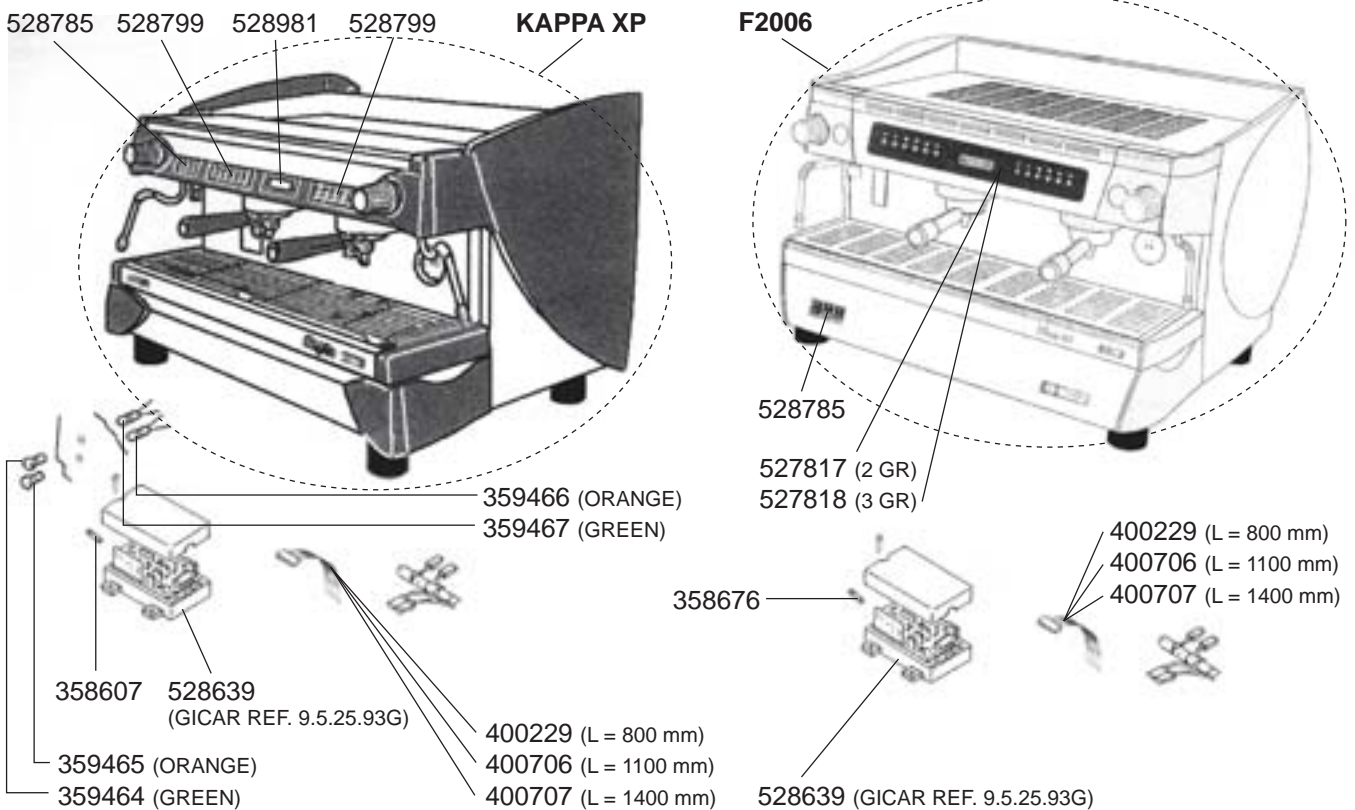

ELECTRICAL COMPONENTS KAPPA XP - F2006