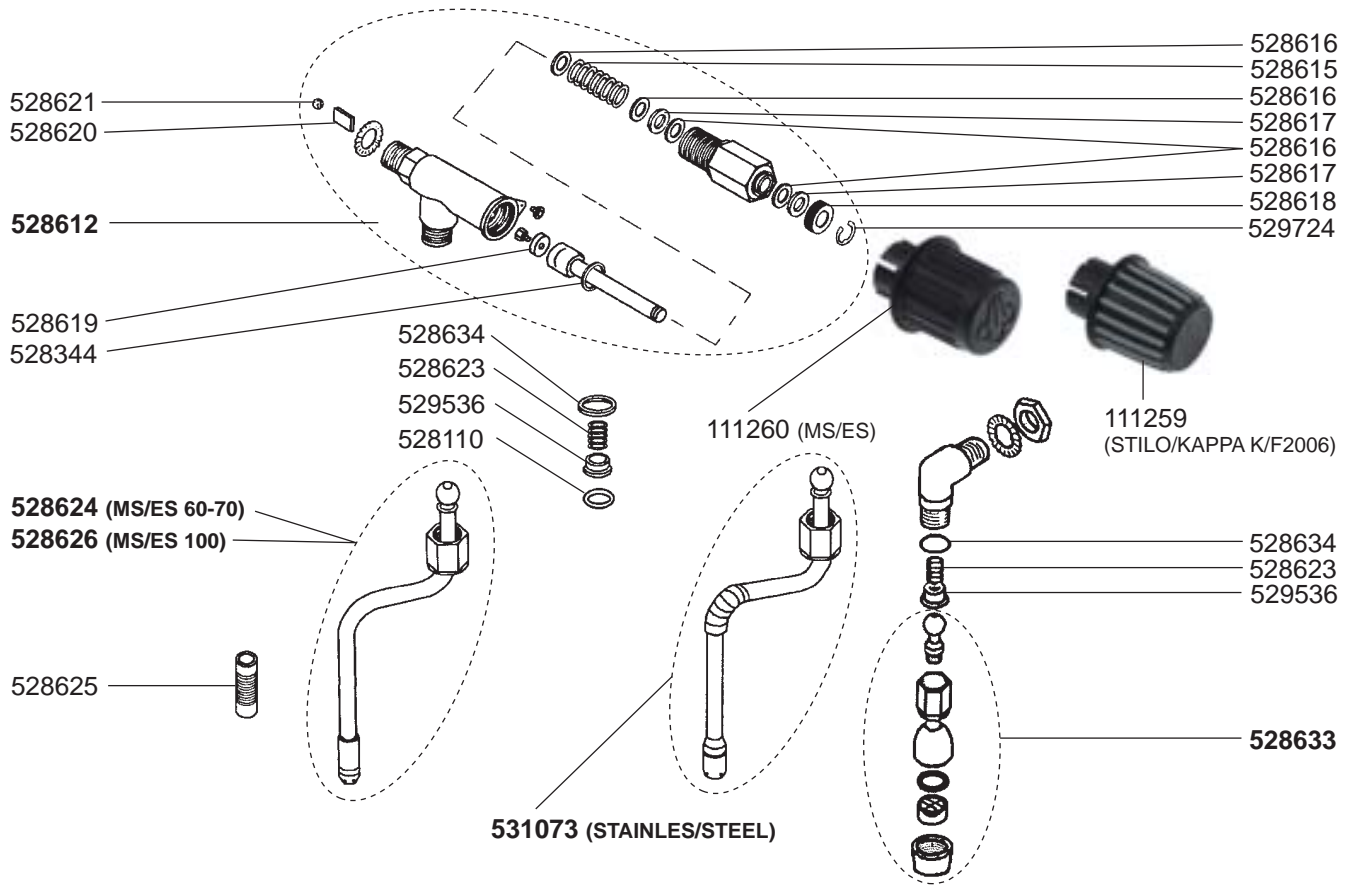

529065 (Ø 1,1 mm)
525956 (Ø 1,2 mm)
529079 (Ø 1,3 mm)

529012 (6 GR)
529011 (7 GR)
527631 (8 GR)

529014 (12 GR)
529013 (14 GR)
529229 (21 GR)

529023

802025
(Ø 53/57 mm)

802104
(Ø 49/53 mm)

802103
(PLASTIC)

802020
(STAINLESS
STEEL)

527633

529063

529001

529003

529004

529007

527634

529894

529161 (ADJUSTABLE)

MAGISTER – ESPRESSO MACHINES

1
ESPRESSO MACHINES

STEAM/WATER TAPS

LEVEL INDICATOR/VALVES

BOILER/MANOMETERS/DRIP TRAYS VARIOUS

ELECTRICAL COMPONENTS MS/ES 40-45

MAGISTER – ESPRESSO MACHINES

541021
(SIRAI, 20 AMP, 3 POLOS)

541724
(SIRAI, 20 AMP, 3 POLOS)

541723
(SIRAI, 20 AMP, 2 POLOS)

370057 (PARKER 230 VAC)
370053 (LUCIFER 230 VAC)

370206 (PARKER 230 VAC-1/8")
370071 (LUCIFER 230 VAC-1/8")

371090