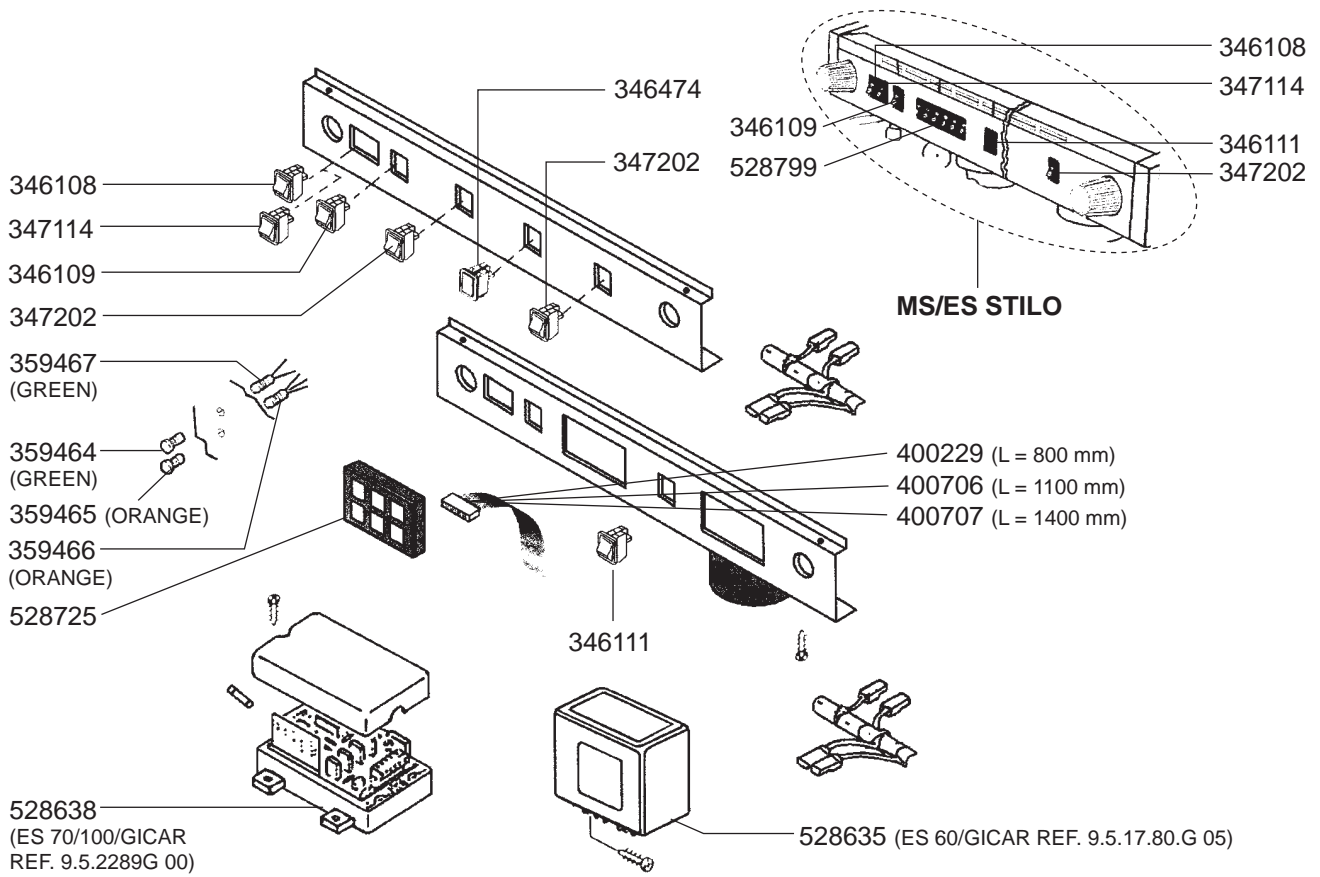

MAGISTER – ESPRESSO MACHINES

1
ESPRESSO MACHINES

ELECTRICAL COMPONENTS MS/ES