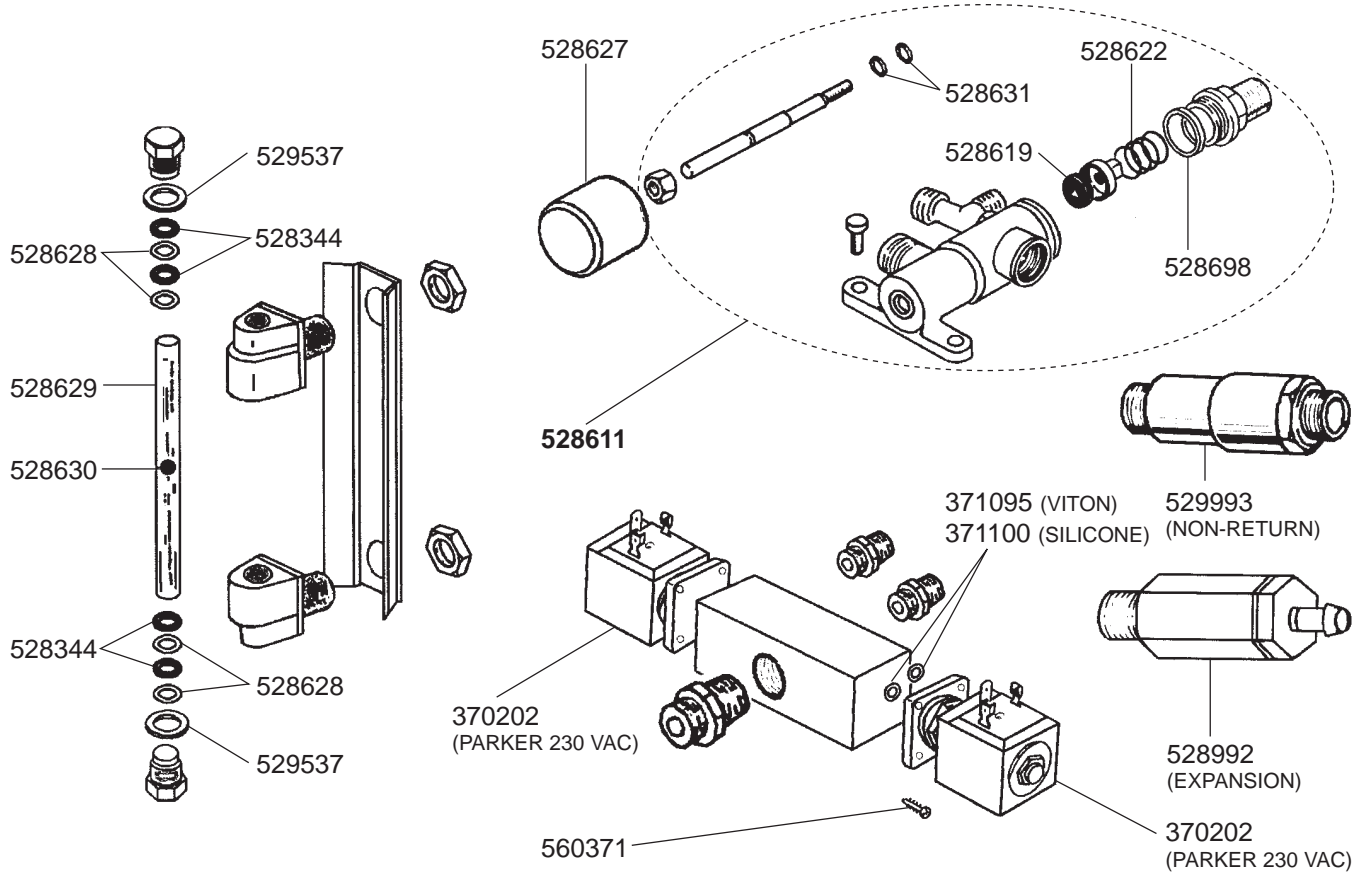

529065 (Ø 1,1 mm)
525956 (Ø 1,2 mm)
529079 (Ø 1,3 mm)

529012 (6 GR)
529011 (7 GR)
527631 (8 GR)

529014 (12 GR)
529013 (14 GR)
529229 (21 GR)

529023

802025
(Ø 53/57 mm)

802104
(Ø 49/53 mm)

802103
(PLASTIC)

802020
(STAINLESS
STEEL)

529161 (ADJUSTABLE)

MAGISTER – ESPRESSO MACHINES

1
ESPRESSO MACHINES

STEAM/WATER TAPS

LEVEL INDICATOR/VALVES

BOILER/MANOMETERS/DRIP TRAYS VARIOUS

ELECTRICAL COMPONENTS MS/ES 40-45

MAGISTER – ESPRESSO MACHINES