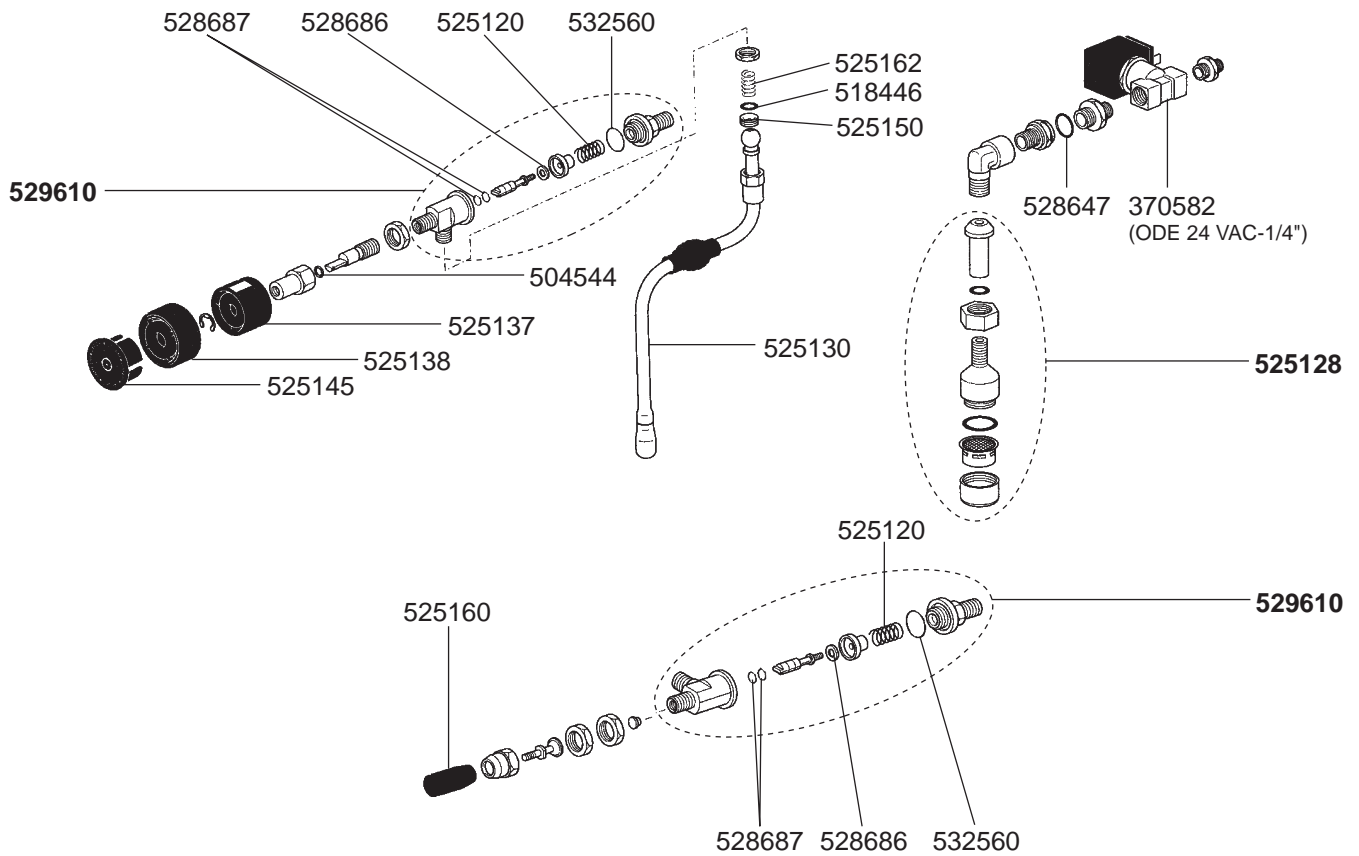

1
ESPRESSO MACHINES

FILTER HOLDERS

STEAM/WATER TAPS NEW/SUPER 3000/RAPID/SPAZIO

STEAM/WATER TAPS S-3

STEAM/WATER TAPS S-1

STEAM/WATER TAPS SELETRON PLUS

STEAM TAP PROFESSIONALE/LEVEL INDICATOR/VALVES

BOILER NEW/SUPER 3000/SELETRON PLUS/S-3 - MANOMETERS - DRIP TRAY VARIOUS