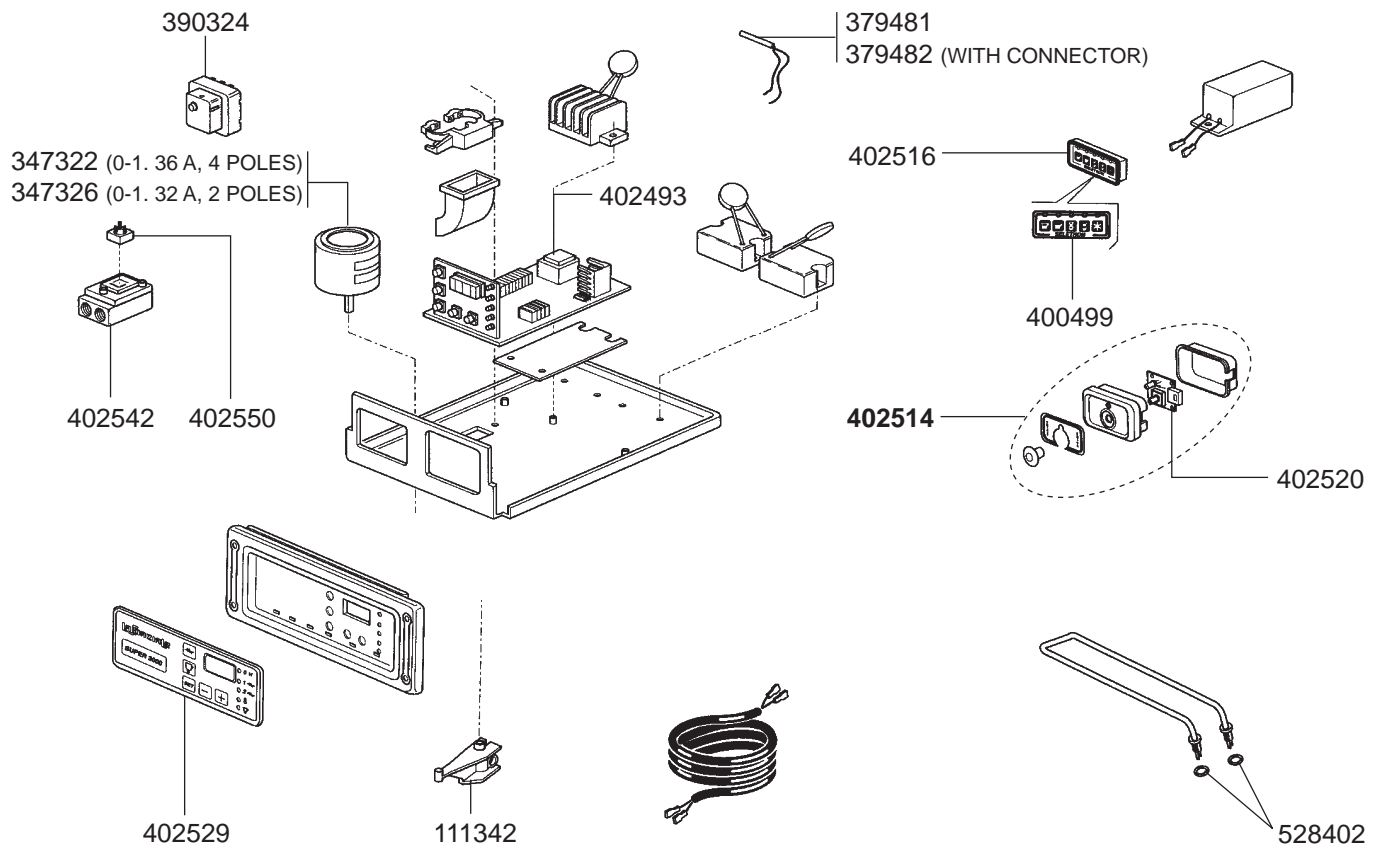

ELECTRICAL COMPONENTS SELETRON/ELETRIK