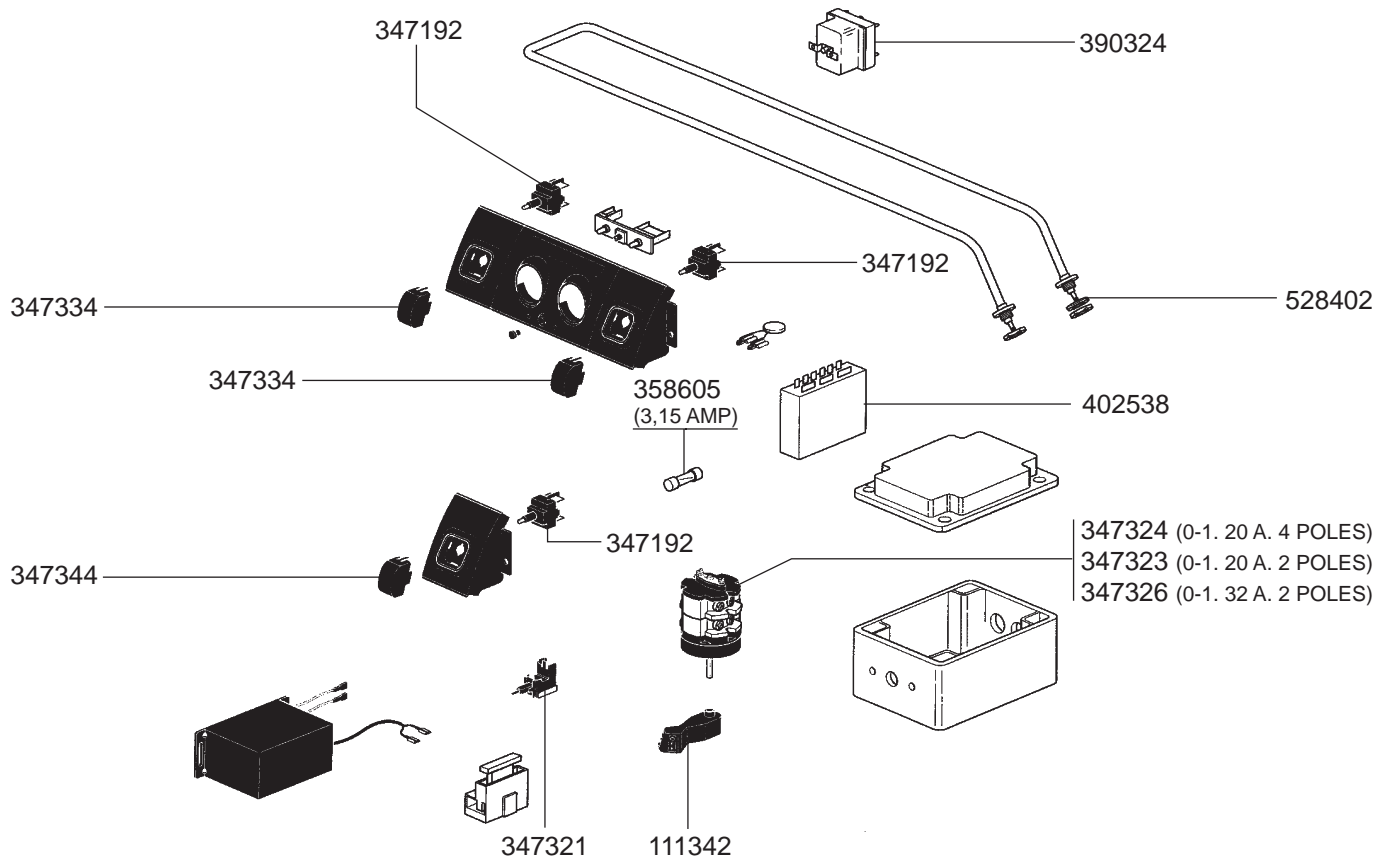

ELECTRICAL COMPONENTS S-3 E.P