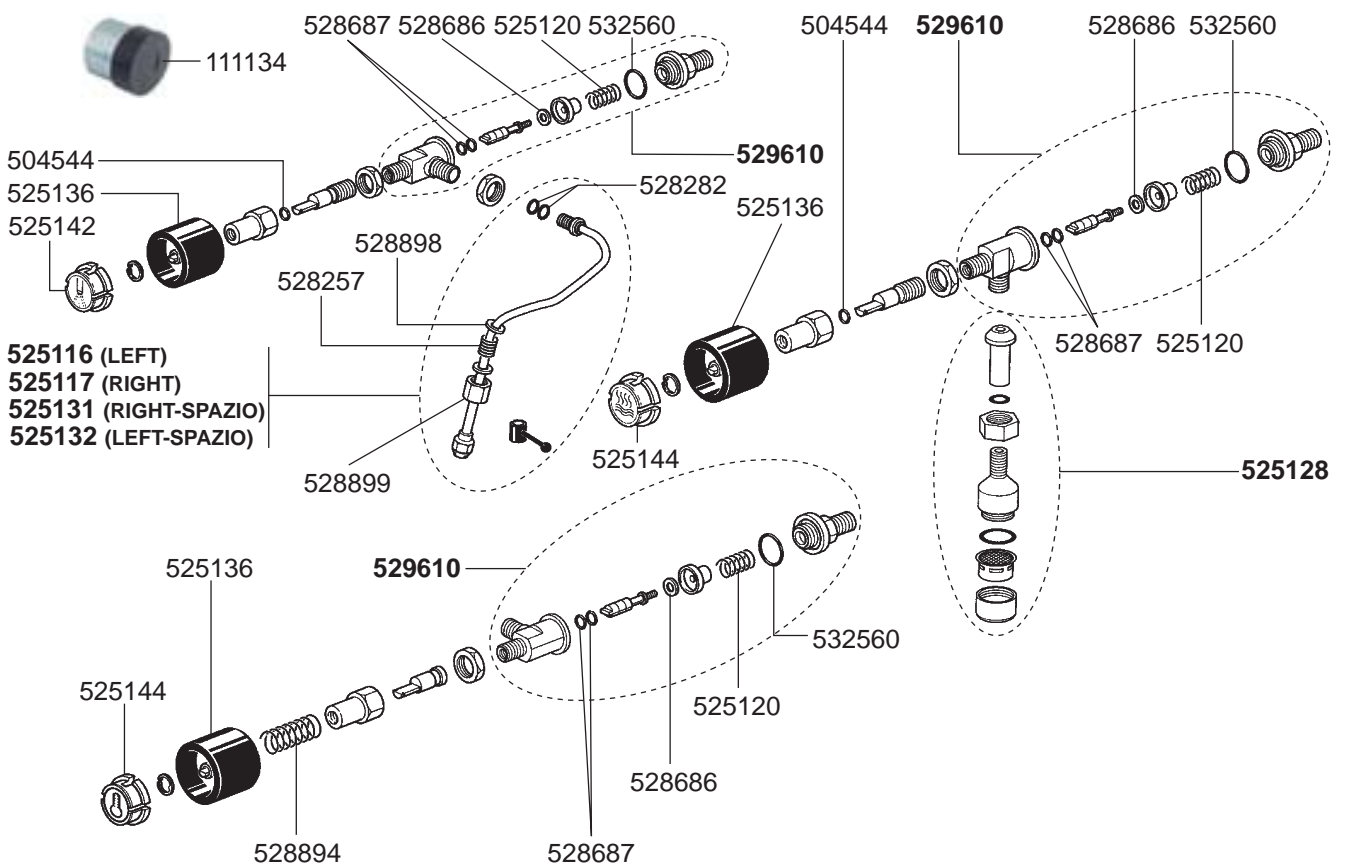

1
ESPRESSO MACHINES

FILTER HOLDERS

STEAM/WATER TAPS NEW/SUPER 3000/RAPID/SPAZIO

STEAM/WATER TAPS S-3

STEAM/WATER TAPS S-1

STEAM/WATER TAPS SELETRON PLUS

STEAM TAP PROFESSIONALE/LEVEL INDICATOR/VALVES

BOILER NEW/SUPER 3000/SELETRON PLUS/S-3 - MANOMETERS - DRIP TRAY VARIOUS