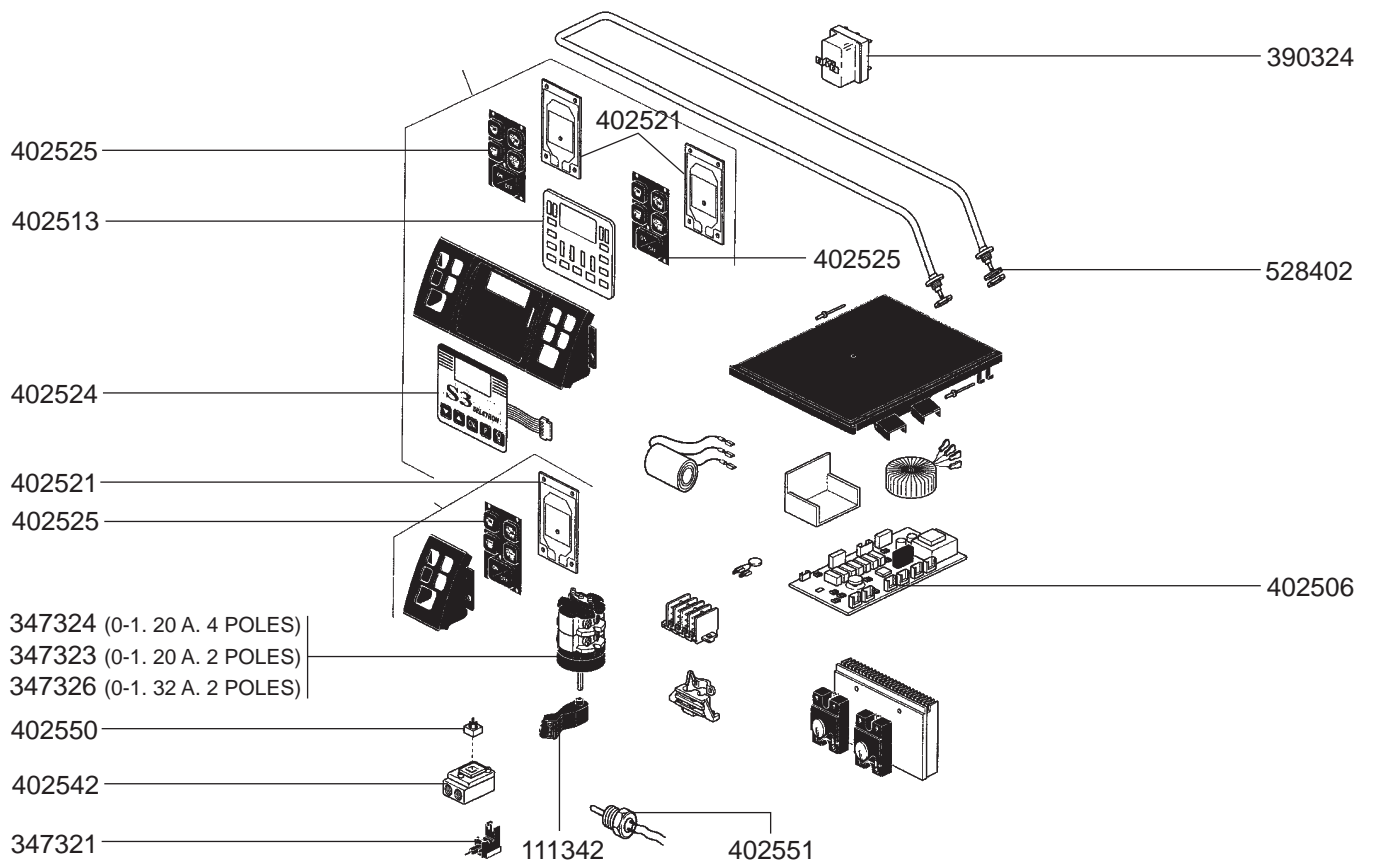

ELECTRICAL COMPONENTS S-3 SELETRON