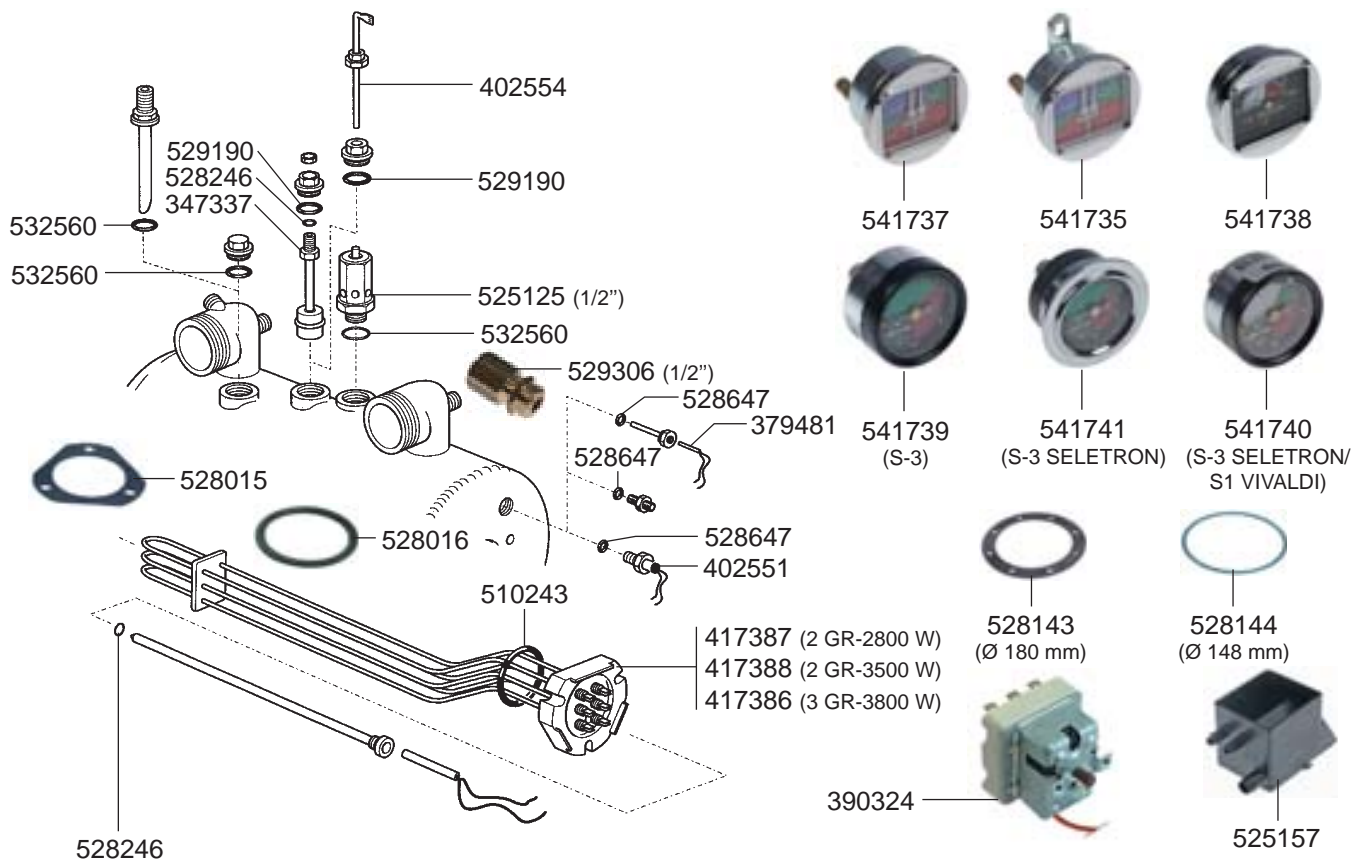

1
ESPRESSO MACHINES

FILTER HOLDERS

STEAM/WATER TAPS NEW/SUPER 3000/RAPID/SPAZIO

STEAM/WATER TAPS S-3

STEAM/WATER TAPS S-1

STEAM/WATER TAPS SELETRON PLUS

STEAM TAP PROFESSIONALE/LEVEL INDICATOR/VALVES

BOILER NEW/SUPER 3000/SELETRON PLUS/S-3 - MANOMETERS - DRIP TRAY VARIOUS