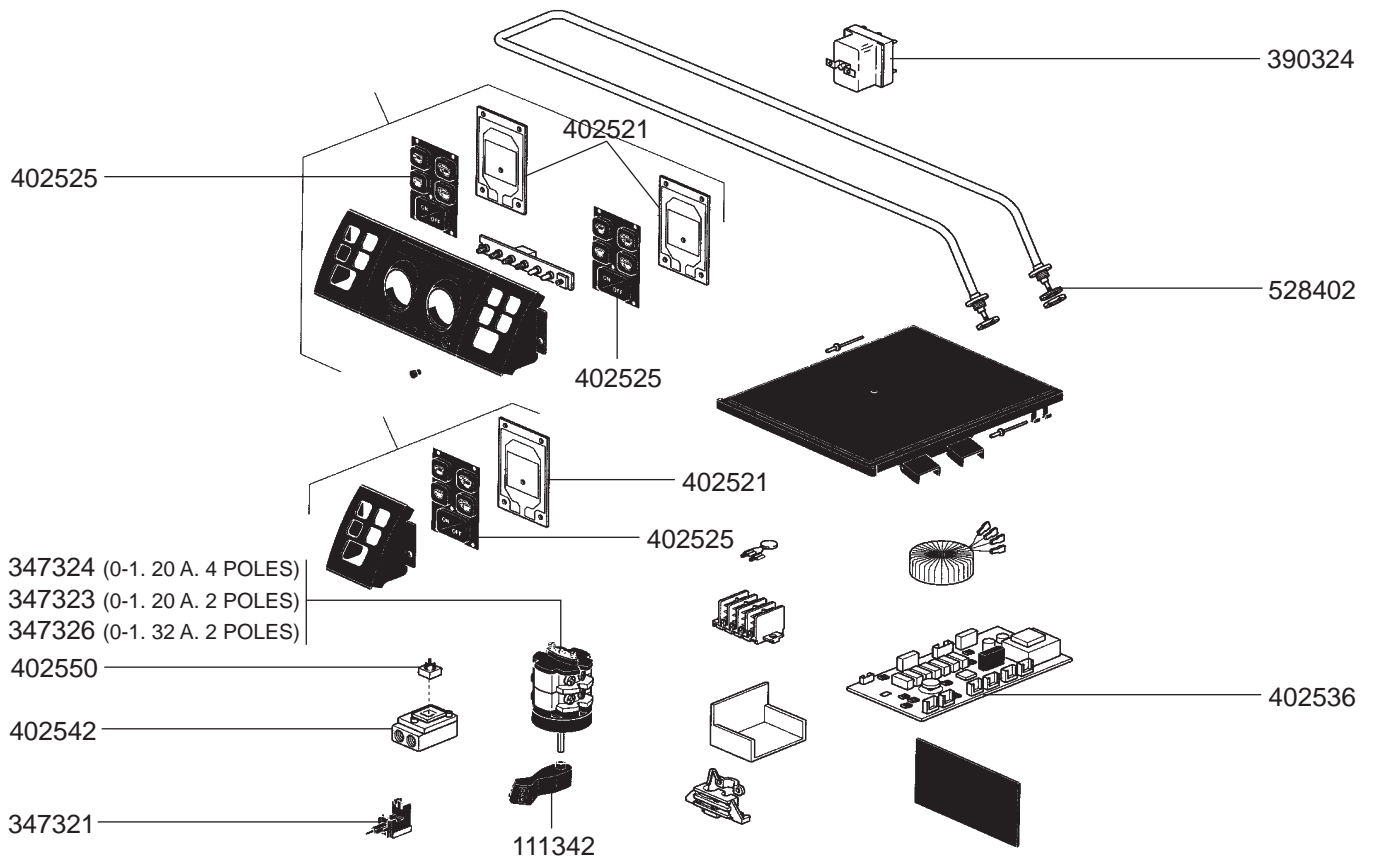

ELECTRICAL COMPONENTS S-3 E.K