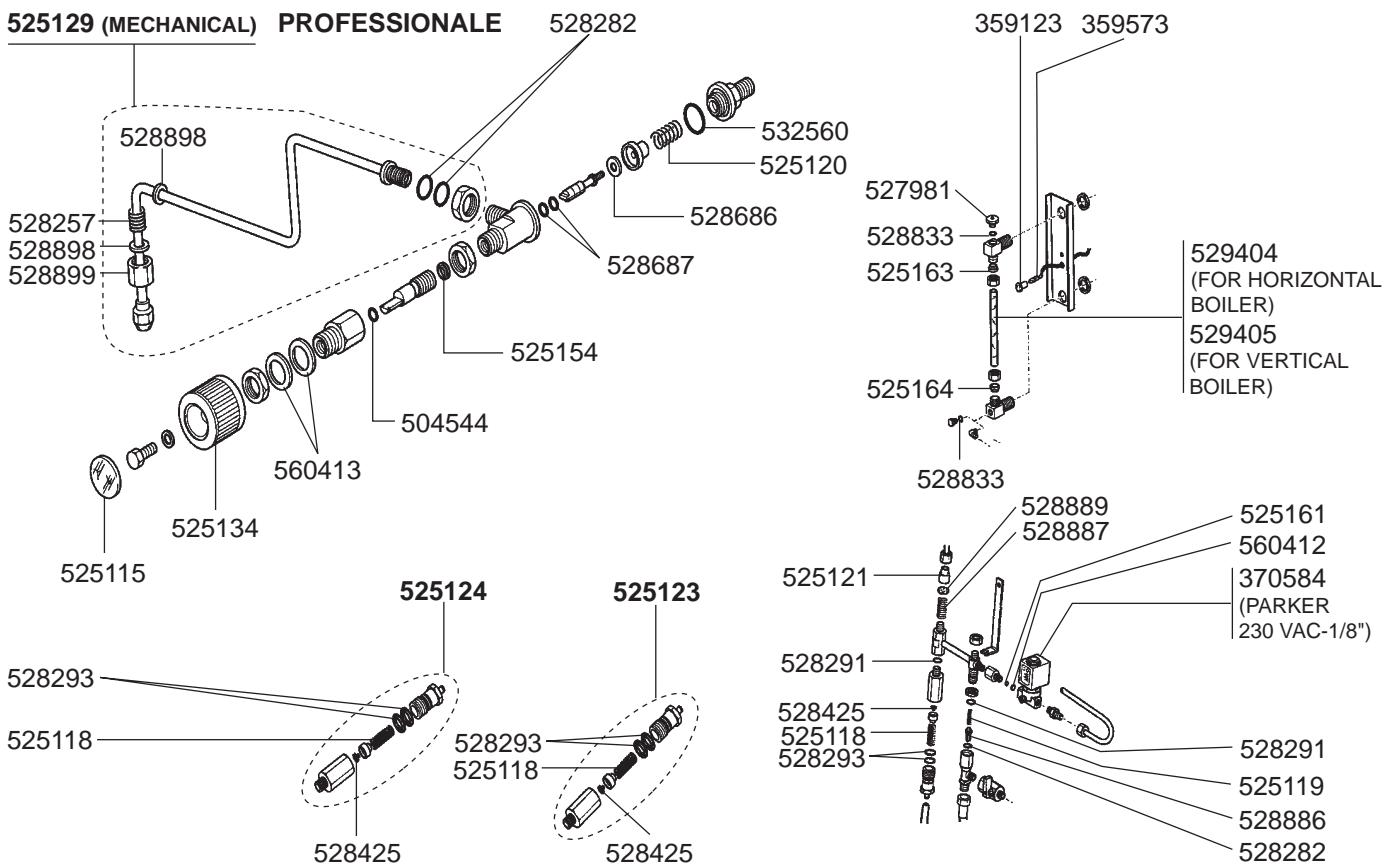

1
ESPRESSO MACHINES

FILTER HOLDERS

STEAM/WATER TAPS NEW/SUPER 3000/RAPID/SPAZIO

STEAM/WATER TAPS S-3

STEAM/WATER TAPS S-1

STEAM/WATER TAPS SELETRON PLUS

STEAM TAP PROFESSIONALE/LEVEL INDICATOR/VALVES

BOILER NEW/SUPER 3000/SELETRON PLUS/S-3 - MANOMETERS - DRIP TRAY VARIOUS