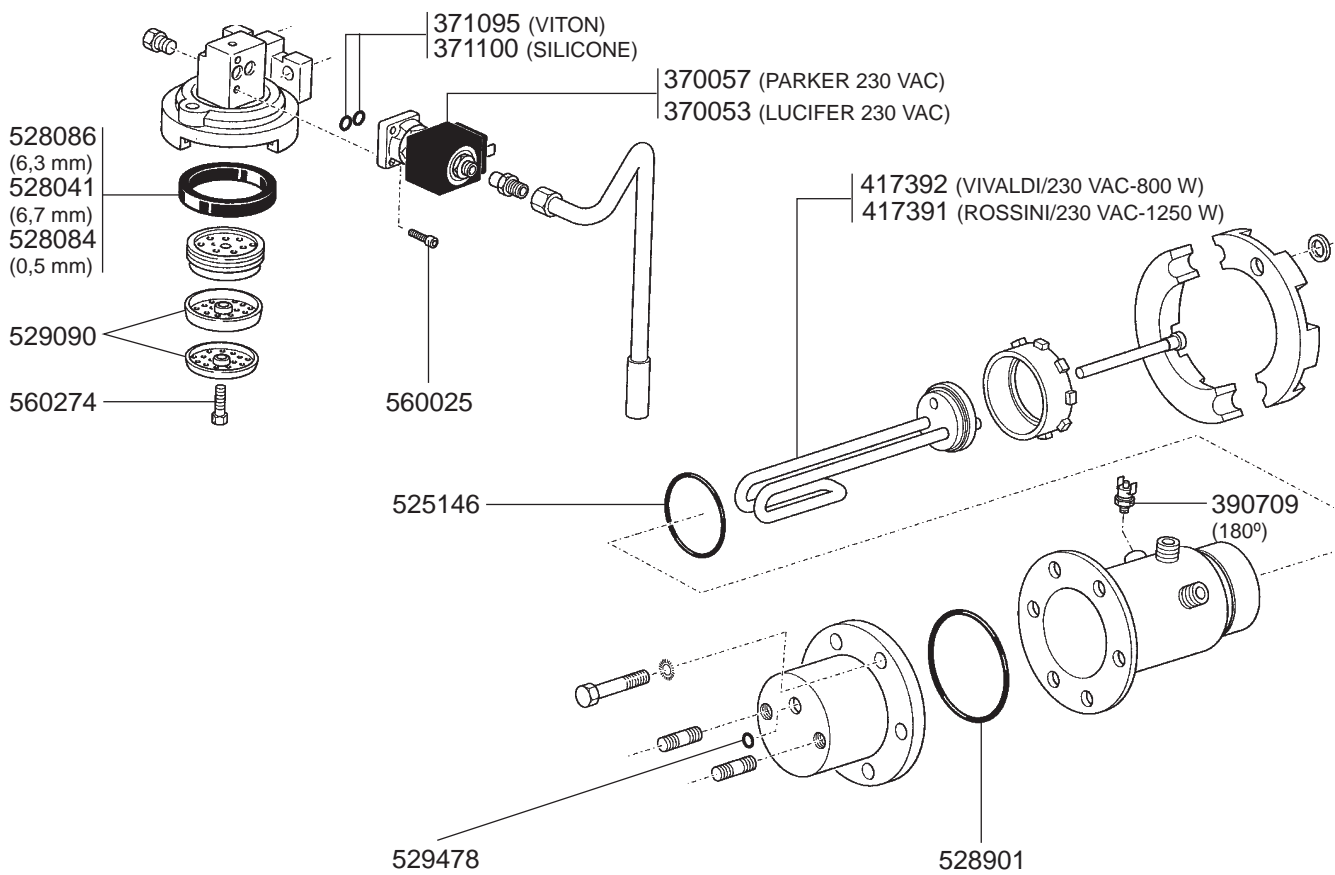

GROUP S-1

GROUP PROFESSIONALE