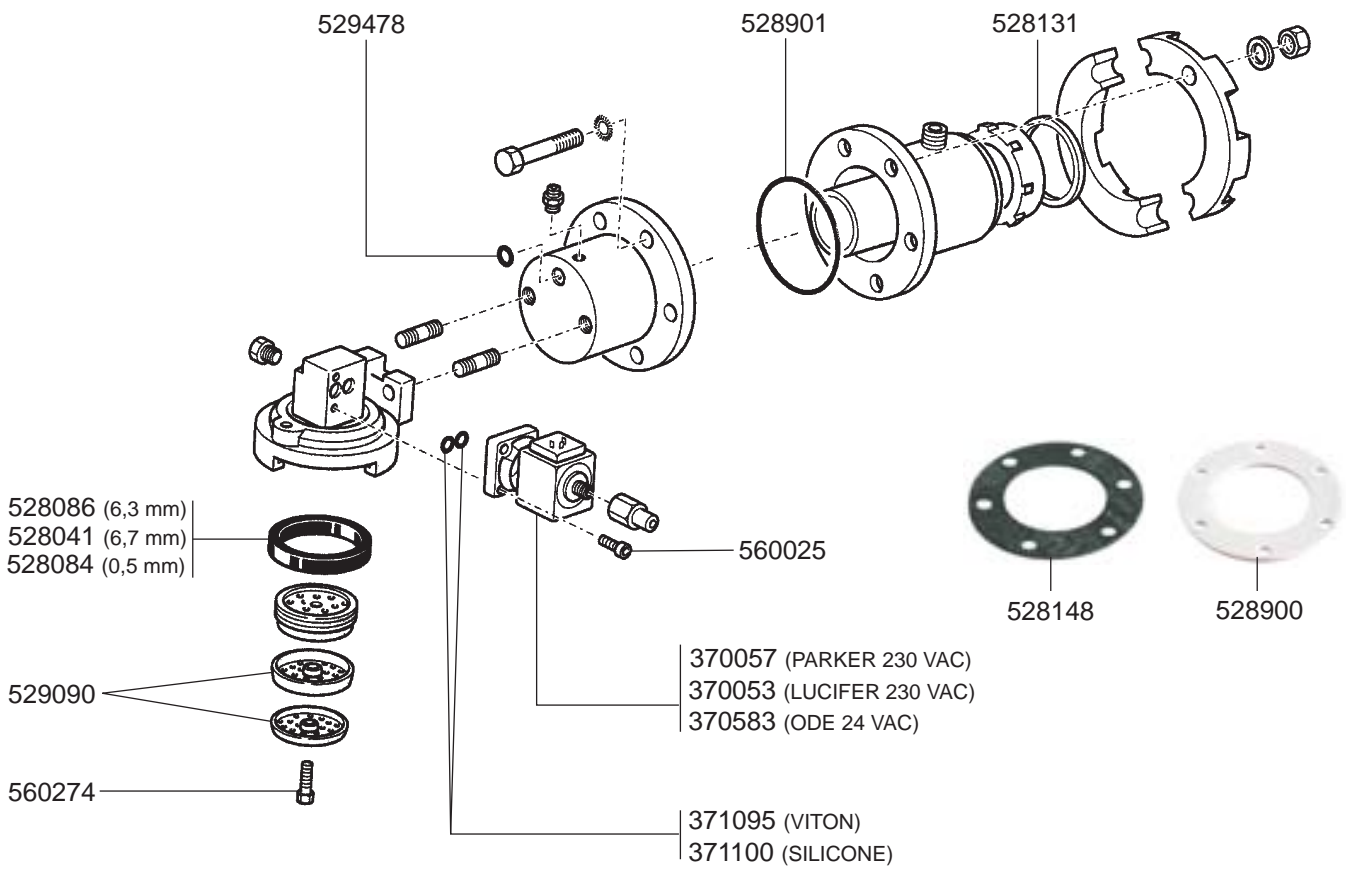

ELECTRIC GROUP