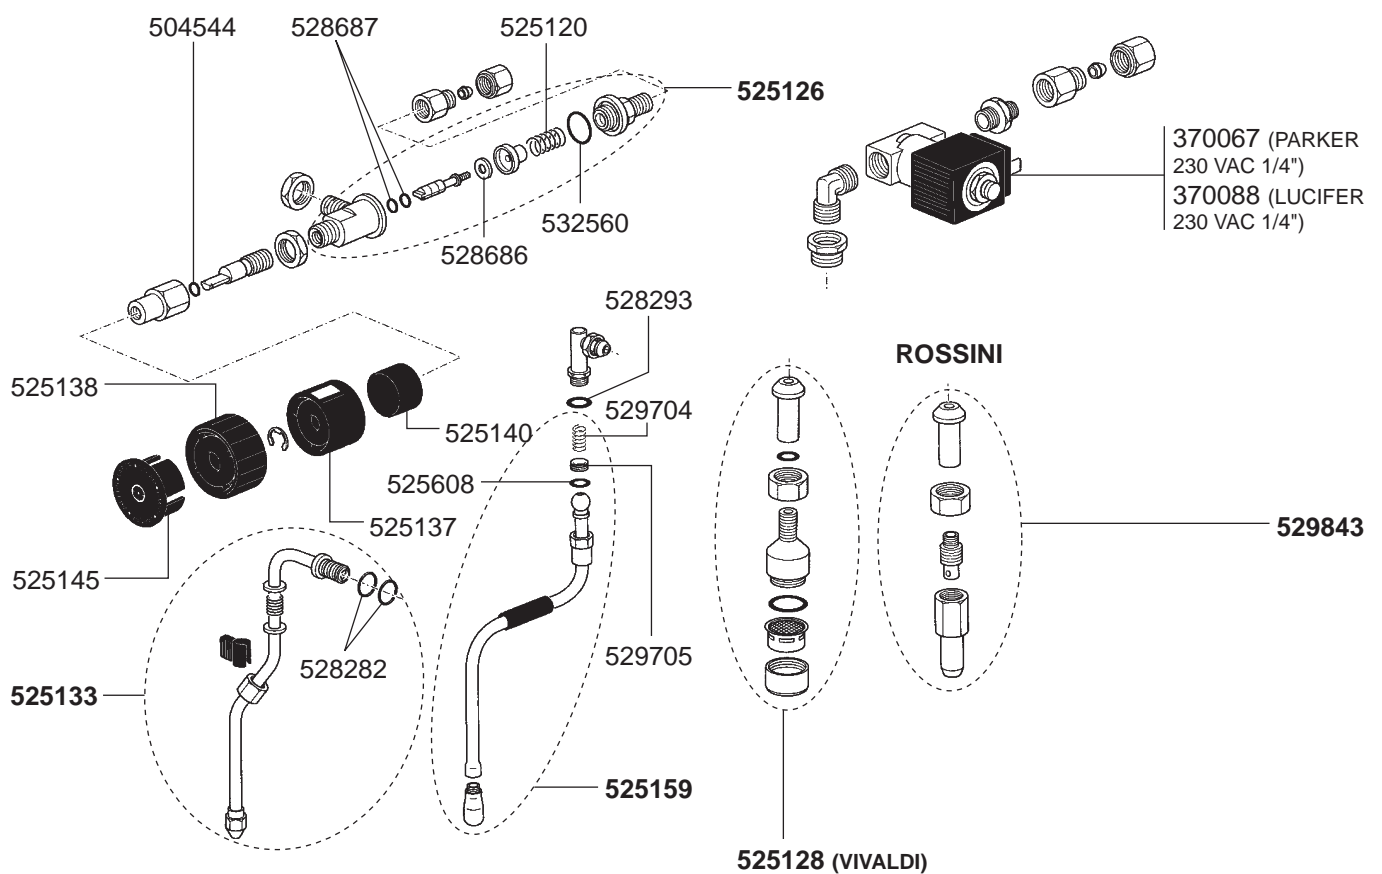

1
ESPRESSO MACHINES

FILTER HOLDERS

STEAM/WATER TAPS NEW/SUPER 3000/RAPID/SPAZIO

STEAM/WATER TAPS S-3

STEAM/WATER TAPS S-1

STEAM/WATER TAPS SELETRON PLUS

STEAM TAP PROFESSIONALE/LEVEL INDICATOR/VALVES

BOILER NEW/SUPER 3000/SELETRON PLUS/S-3 - MANOMETERS - DRIP TRAY VARIOUS