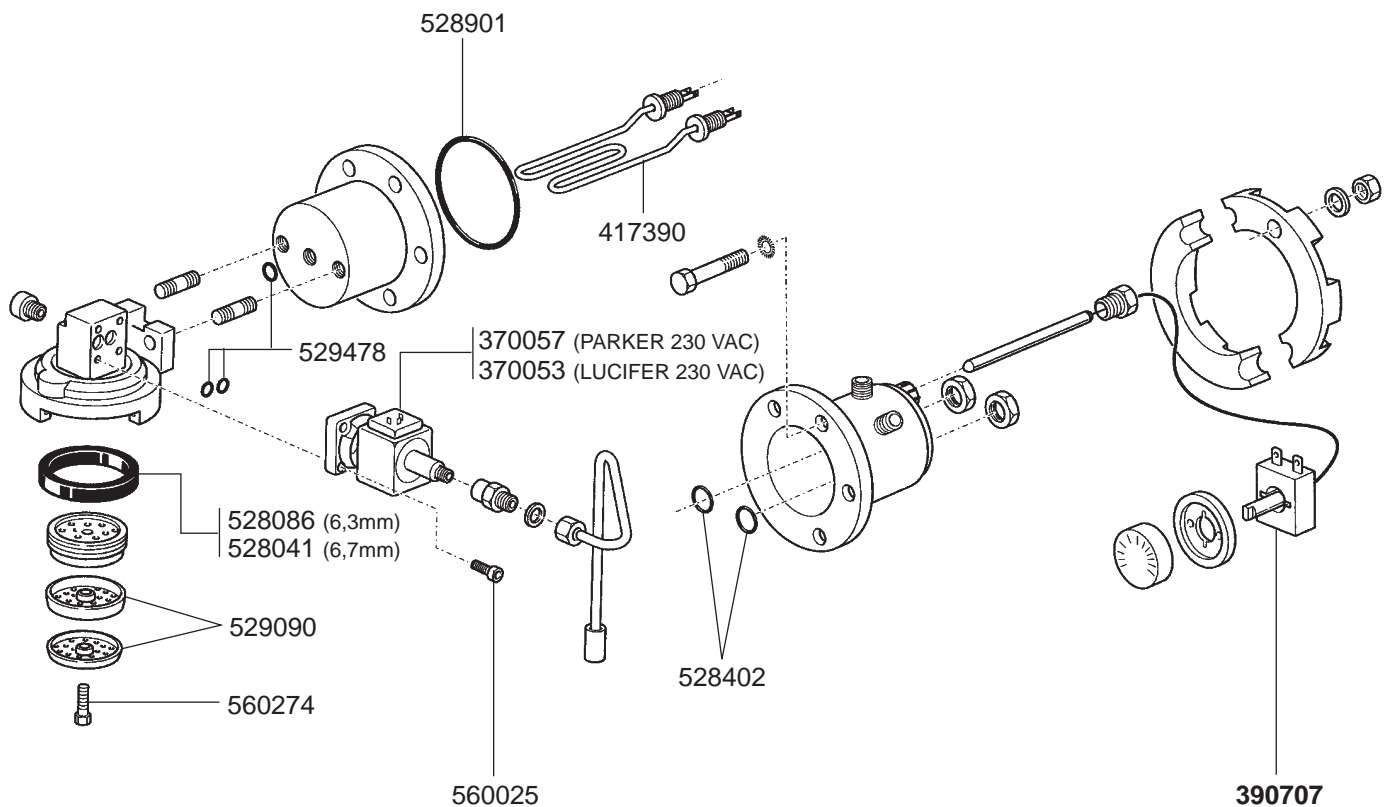

GROUP PROFESSIONALE