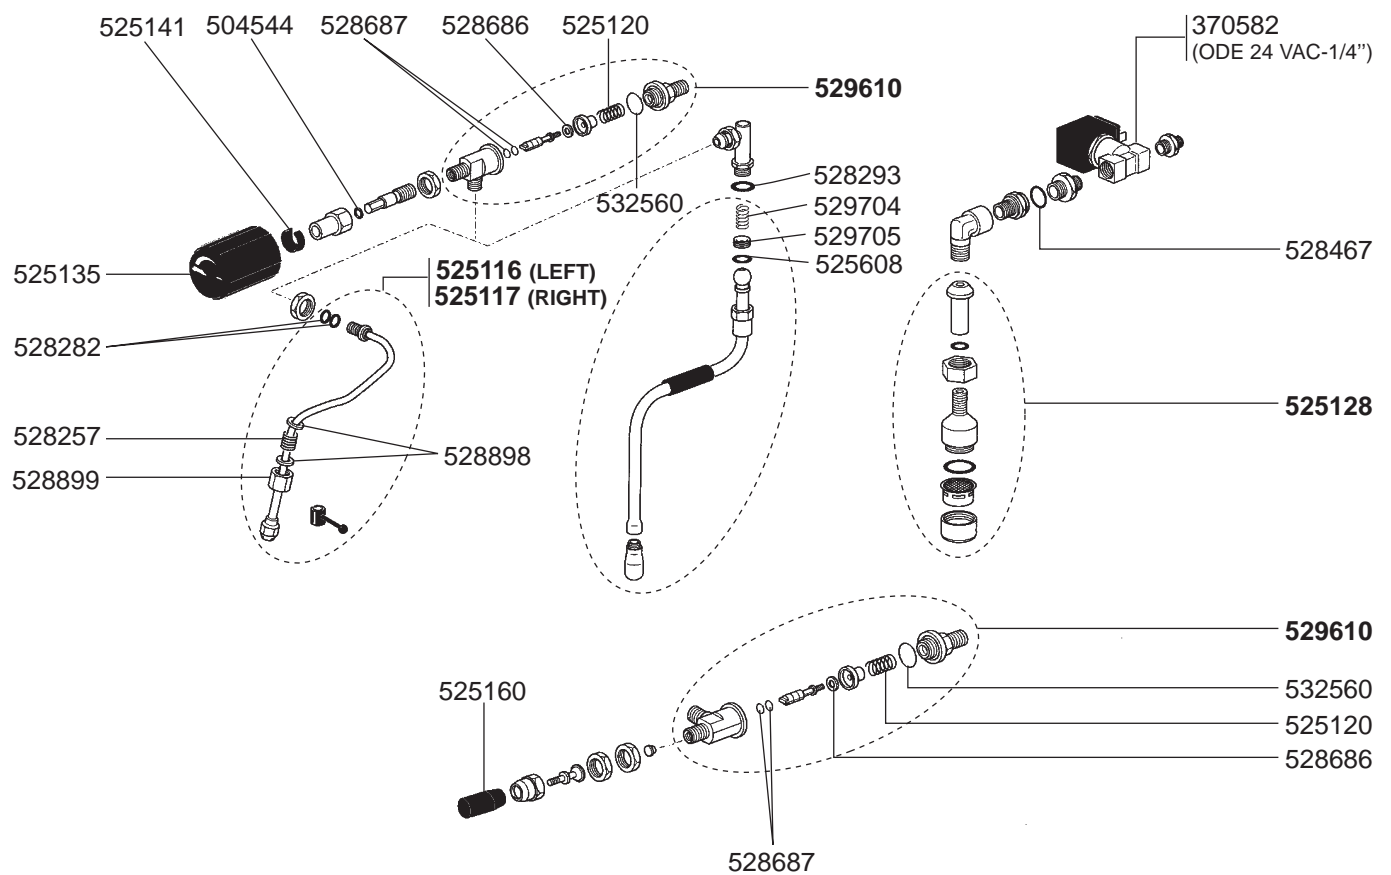

1
ESPRESSO MACHINES

FILTER HOLDERS

STEAM/WATER TAPS NEW/SUPER 3000/RAPID/SPAZIO

STEAM/WATER TAPS S-3

STEAM/WATER TAPS S-1

STEAM/WATER TAPS SELETRON PLUS

STEAM TAP PROFESSIONALE/LEVEL INDICATOR/VALVES

BOILER NEW/SUPER 3000/SELETRON PLUS/S-3 - MANOMETERS - DRIP TRAY VARIOUS