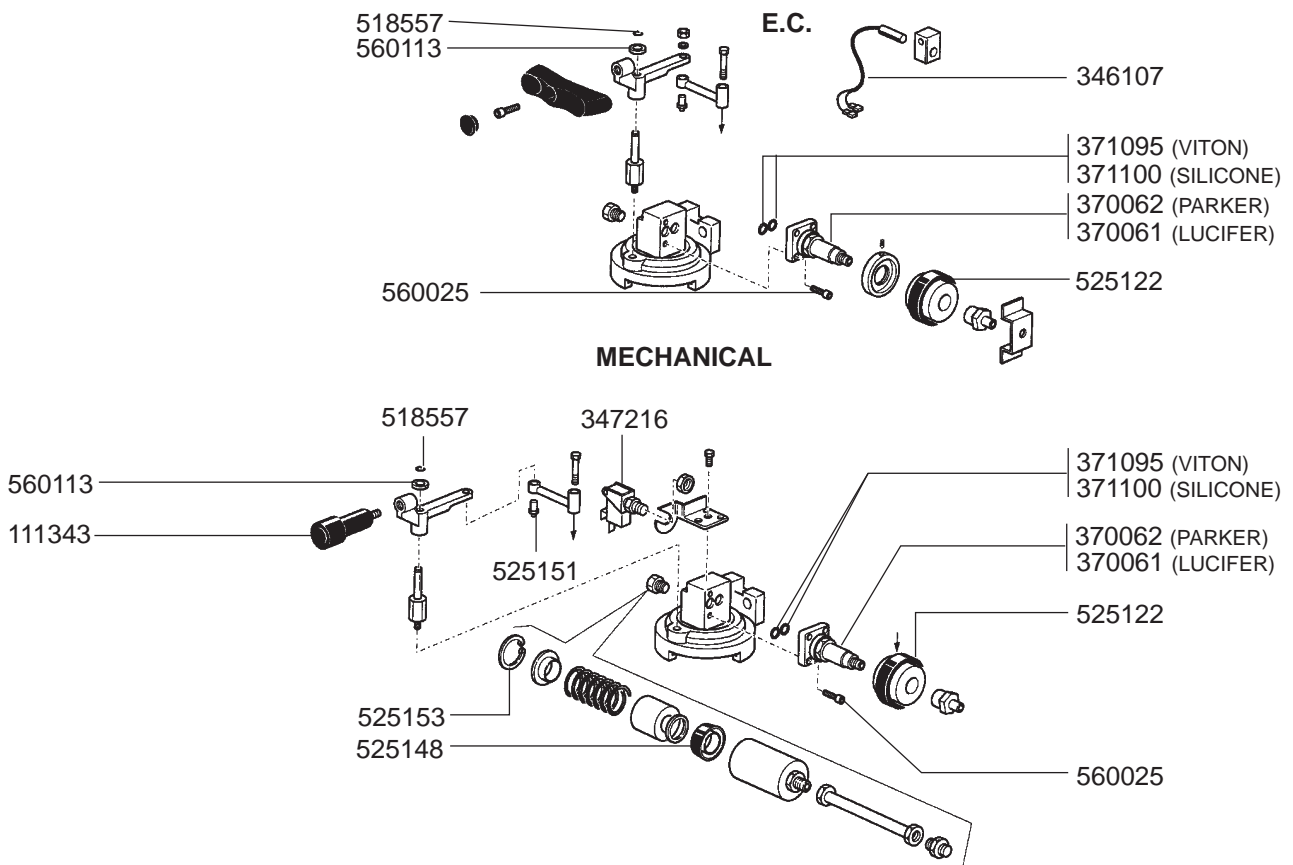

E.C GROUP/MECHANICAL GROUP