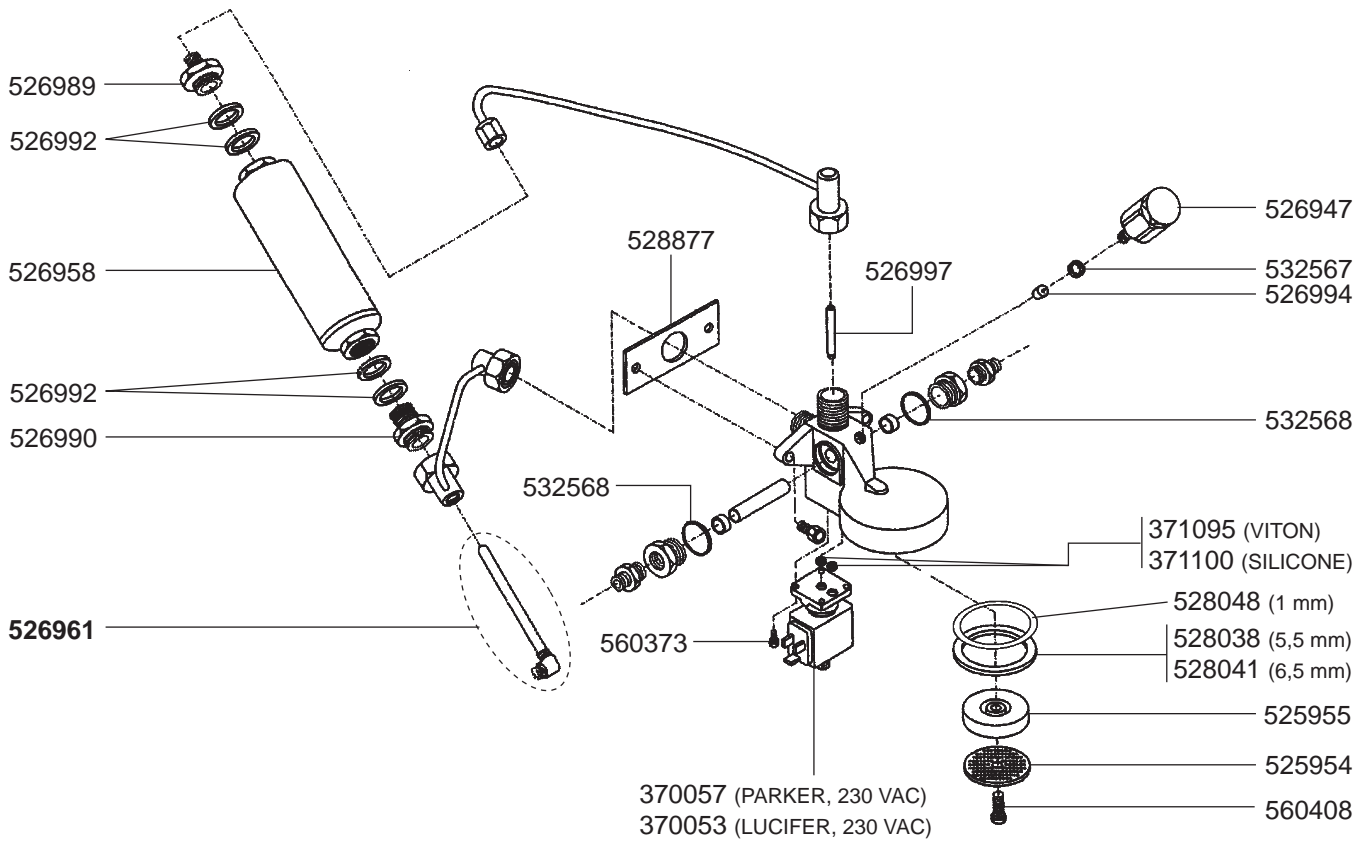

GROUP 105

GROUP 105-1GR