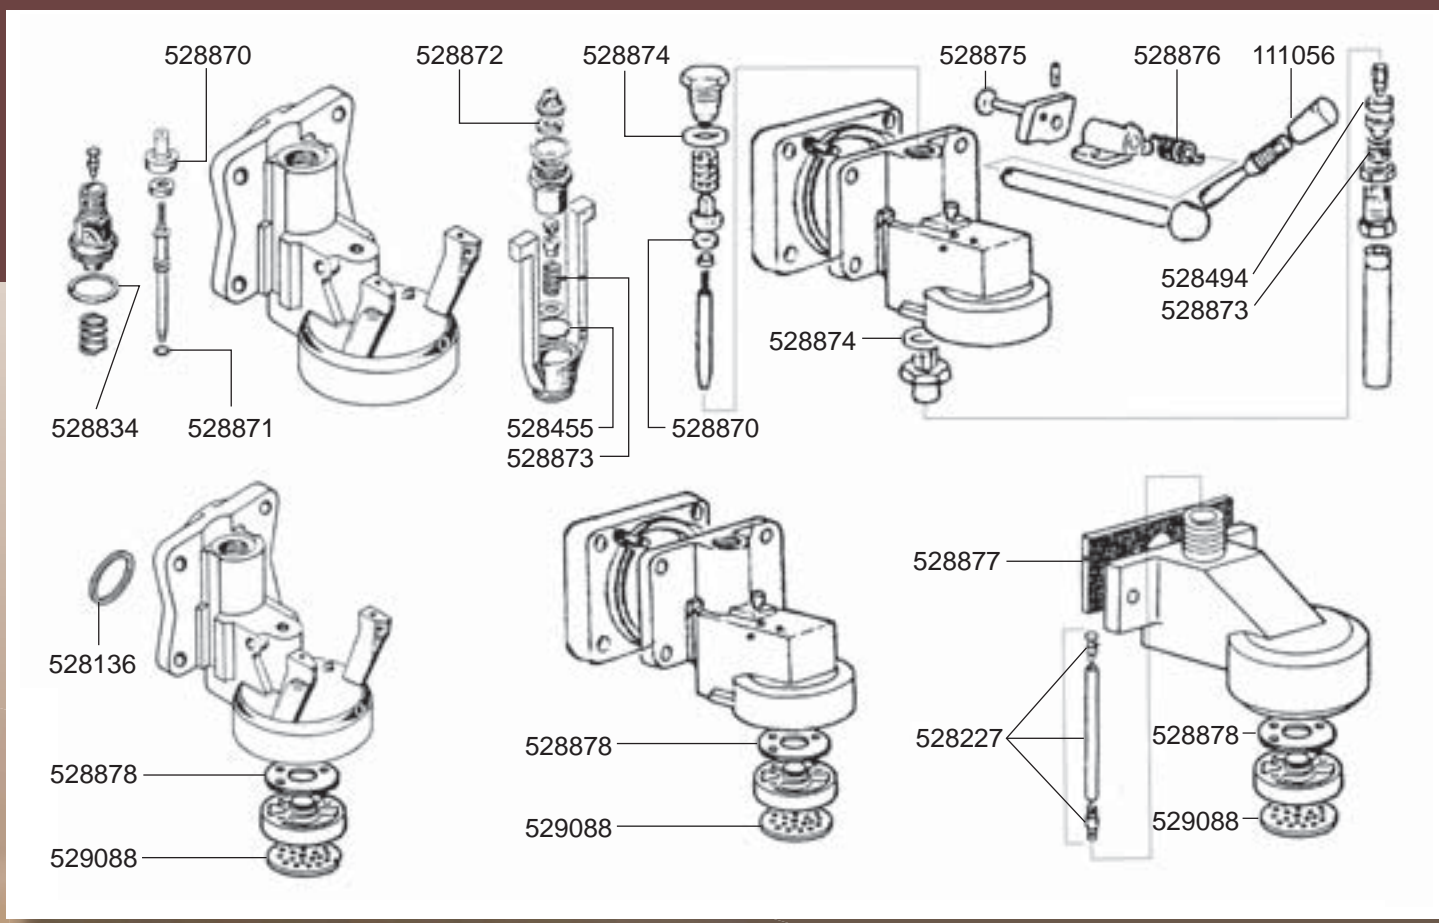

OLD MODEL GROUPS

FILTER HOLDERS

STEAM/WATER TAPS 105/95

STEAM/WATER TAPS 85

Inlet VALVE/VALVES/LEVEL INDICATOR

BOILER VARIOUS

BOILER/MANOMETERS/DRIP TRAYS VARIOUS

105