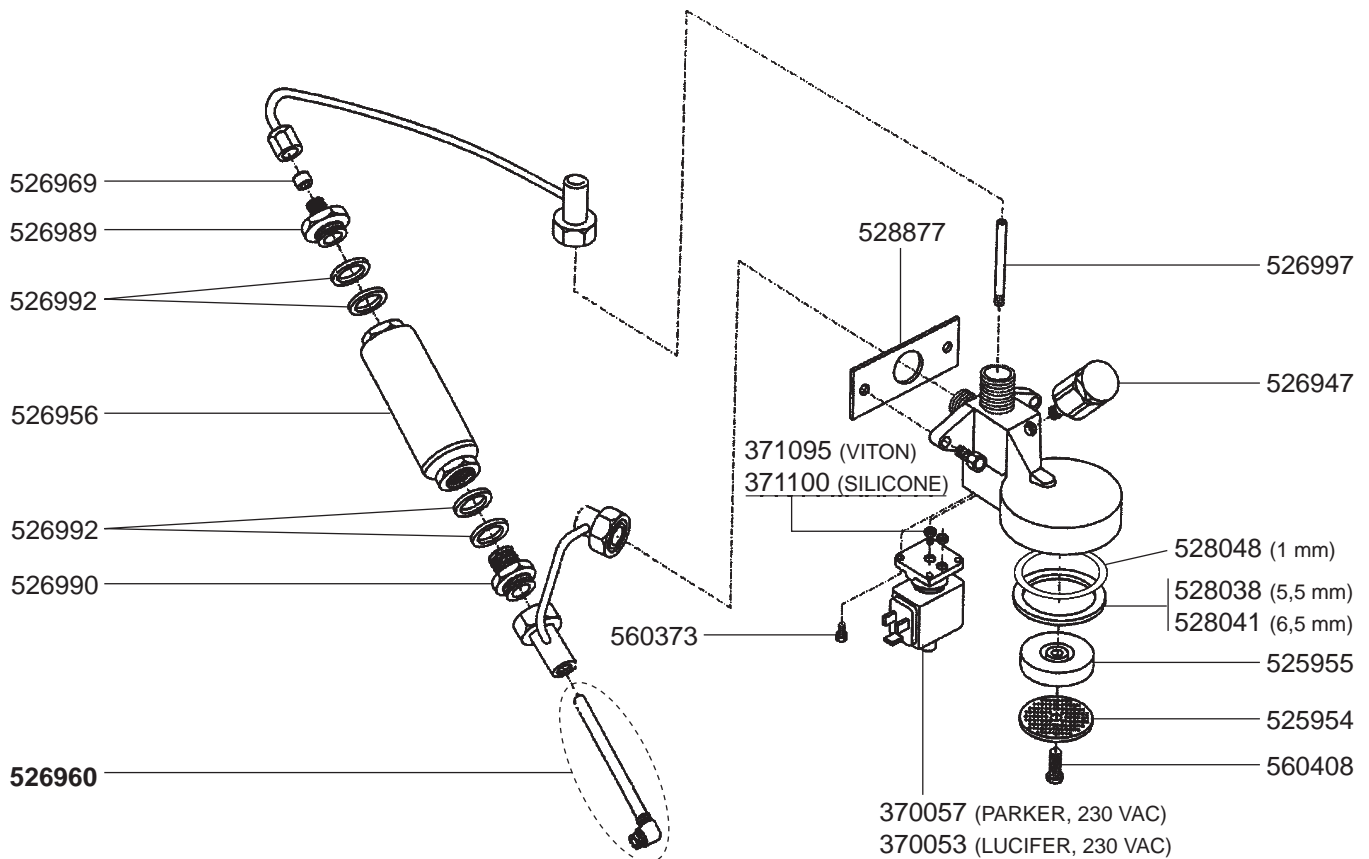

GROUP 105-1GR