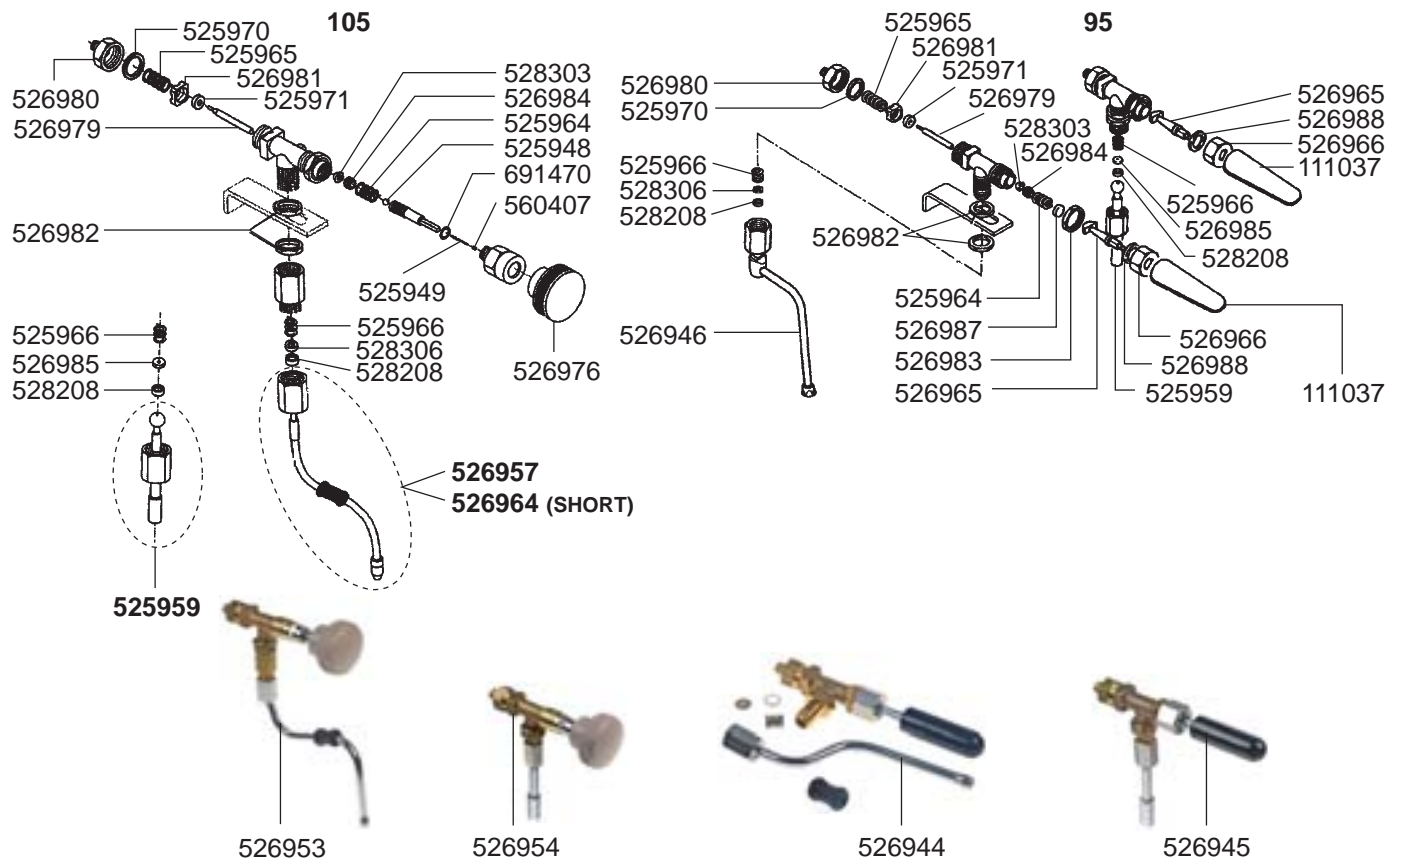

OLD MODEL GROUPS

FILTER HOLDERS

STEAM/WATER TAPS 105/95

STEAM/WATER TAPS 85

Inlet VALVE/VALVES/LEVEL INDICATOR

BOILER VARIOUS

BOILER/MANOMETERS/DRIP TRAYS VARIOUS

105