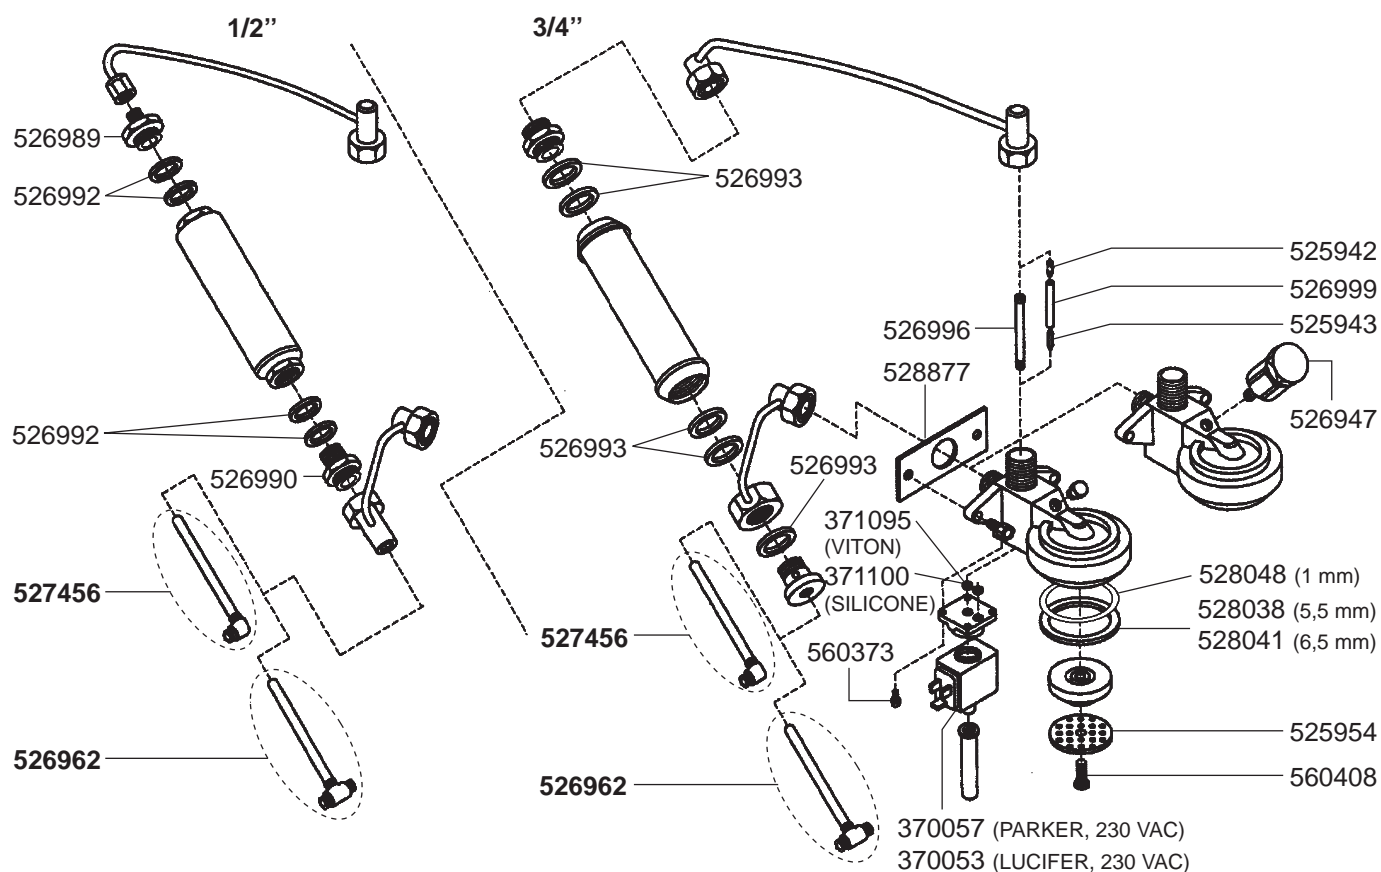

GROUP 85/95