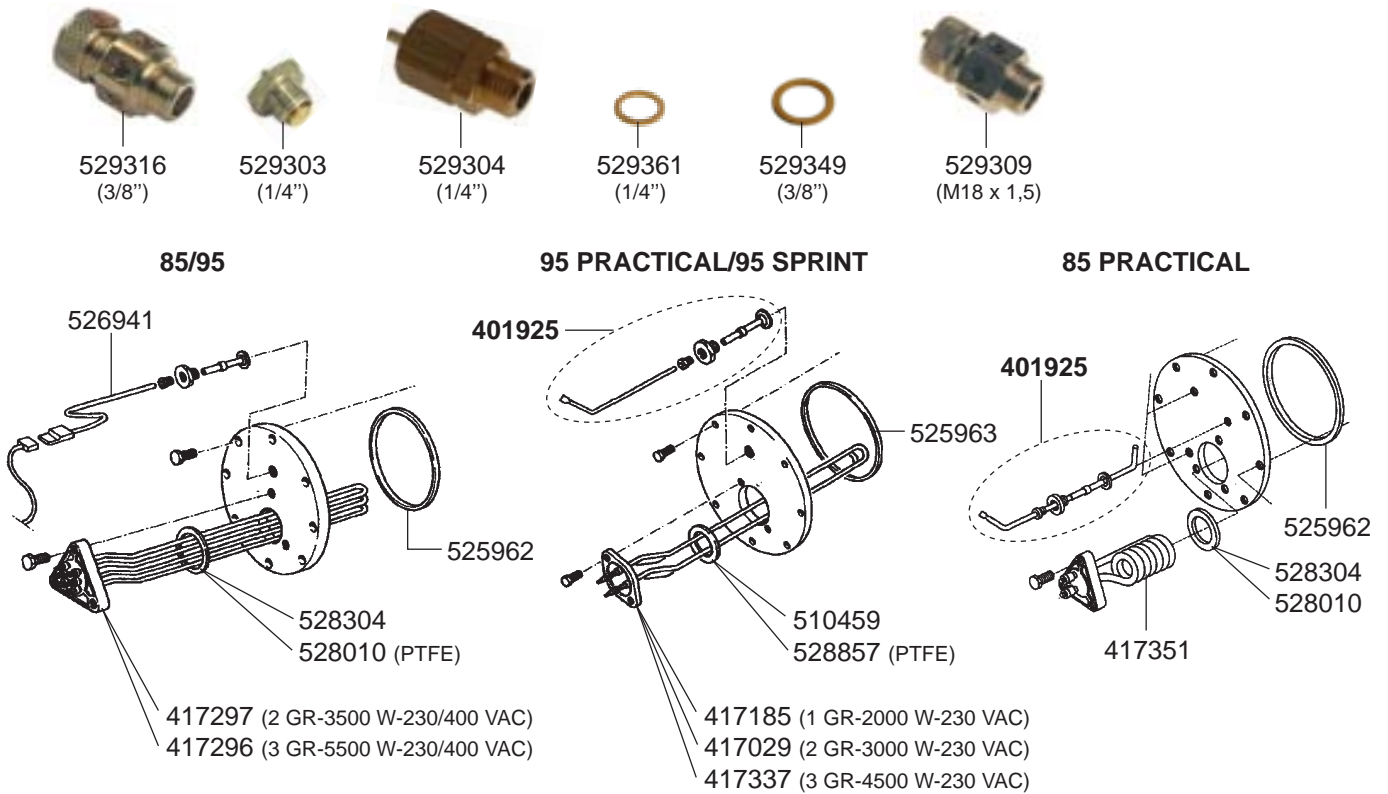

OLD MODEL GROUPS

FILTER HOLDERS

STEAM/WATER TAPS 105/95

STEAM/WATER TAPS 85

Inlet VALVE/VALVES/LEVEL INDICATOR

BOILER VARIOUS

BOILER/MANOMETERS/DRIP TRAYS VARIOUS

105

529316 (3/8") 529303 (1/4") 529304 (1/4") 529361 (1/4") 529349 (3/8") 529309 (M18 x 1,5)

105 1 GR-105 COMPACT

379475 401925 525962 525963 528304 528010 (PTFE) 510459 528857 (PTFE)

541220 (85/95) 541720 (105)