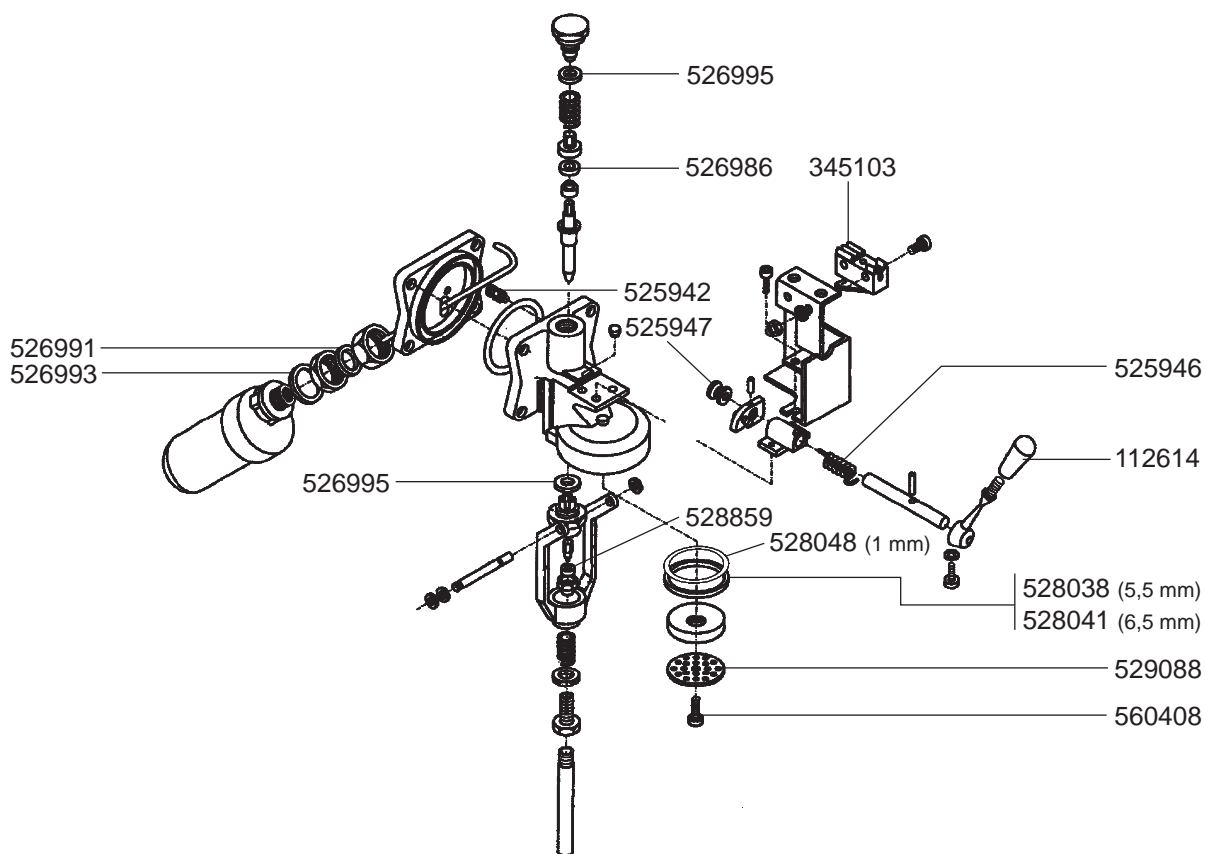

OLD MODEL GROUPS

FILTER HOLDERS

STEAM/WATER TAPS 105/95

STEAM/WATER TAPS 85

Inlet VALVE/VALVES/LEVEL INDICATOR

BOILER VARIOUS

BOILER/MANOMETERS/DRIP TRAYS VARIOUS

105

529316 (3/8") 529303 (1/4") 529304 (1/4") 529361 (1/4") 529349 (3/8") 529309 (M18 x 1,5)

105 1 GR-105 COMPACT

379475 401925 525962 525963 528304 528010 (PTFE) 510459 528857 (PTFE)

541220 (85/95) 541720 (105)