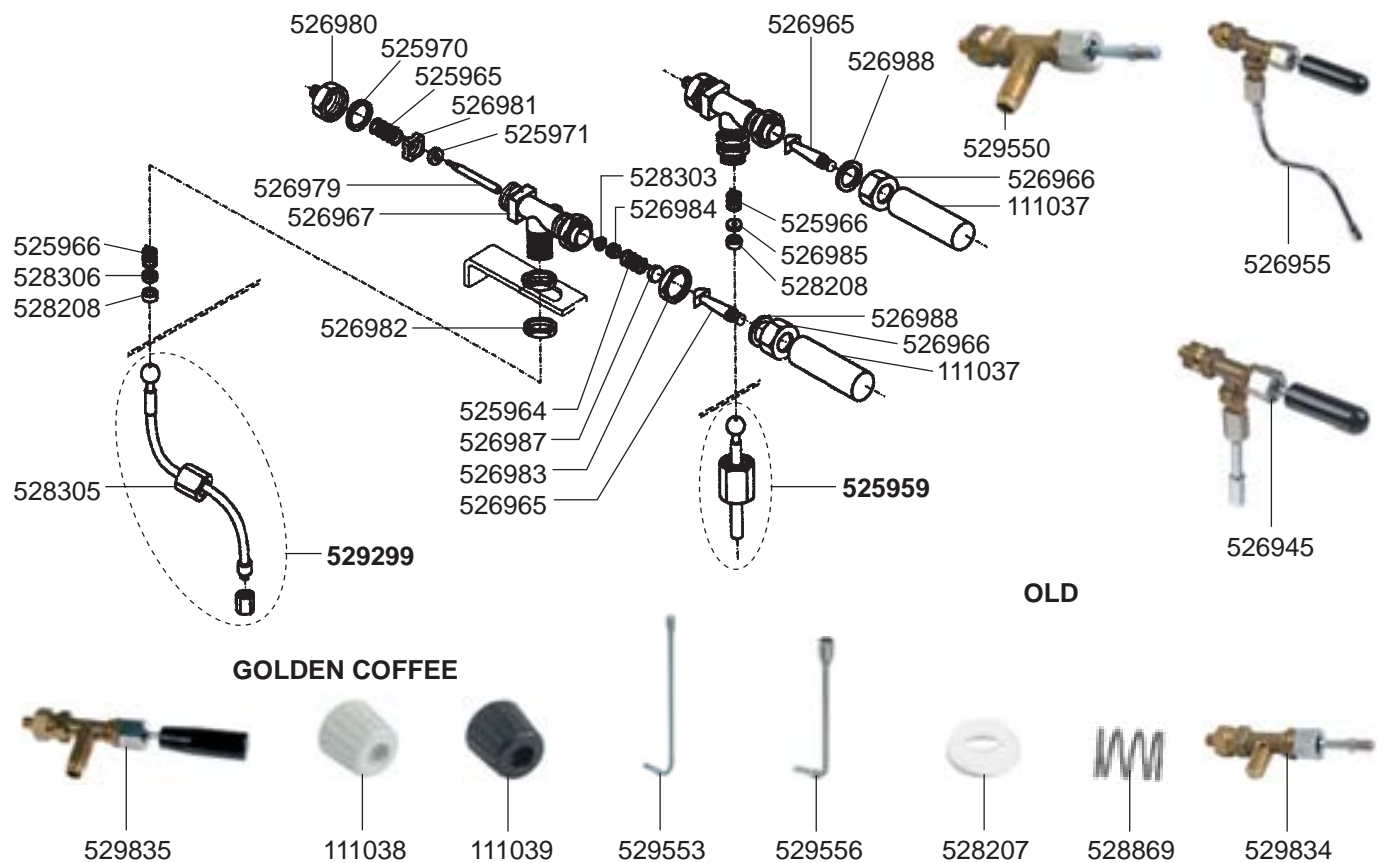

OLD MODEL GROUPS

FILTER HOLDERS

STEAM/WATER TAPS 105/95

STEAM/WATER TAPS 85

Inlet VALVE/VALVES/LEVEL INDICATOR

BOILER VARIOUS

BOILER/MANOMETERS/DRIP TRAYS VARIOUS

105

529316 (3/8") 529303 (1/4") 529304 (1/4") 529361 (1/4") 529349 (3/8") 529309 (M18 x 1,5)

105 1 GR-105 COMPACT

379475 401925 525962 525963 528304 528010 (PTFE) 510459 528857 (PTFE)

541220 (85/95) 541720 (105)