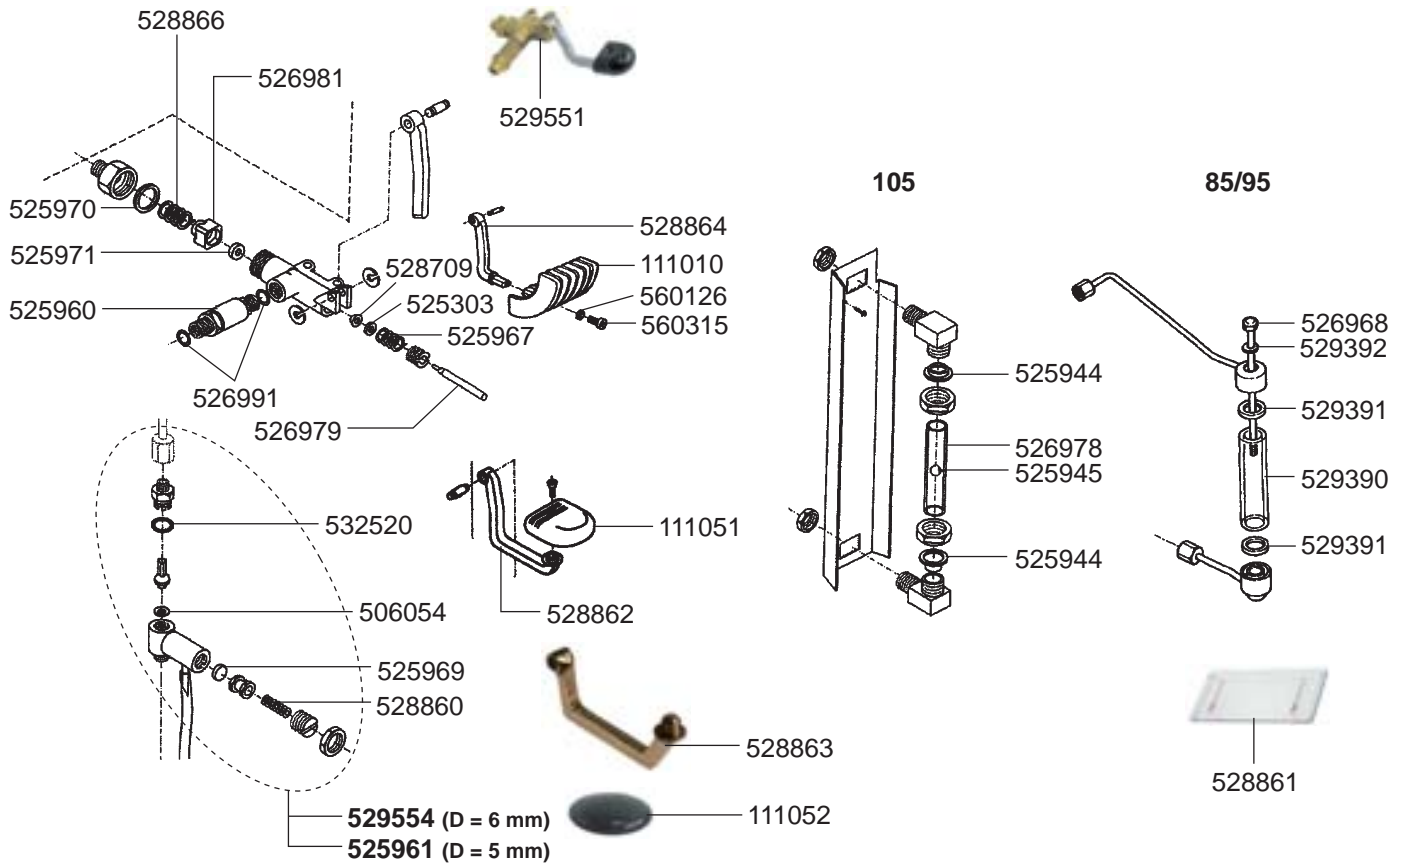

OLD MODEL GROUPS

FILTER HOLDERS

STEAM/WATER TAPS 105/95

STEAM/WATER TAPS 85

Inlet VALVE/VALVES/LEVEL INDICATOR

BOILER VARIOUS

BOILER/MANOMETERS/DRIP TRAYS VARIOUS

105

529316 (3/8") 529303 (1/4") 529304 (1/4") 529361 (1/4") 529349 (3/8") 529309 (M18 x 1,5)

105 1 GR-105 COMPACT

379475 401925 525962 525963 528304 528010 (PTFE) 510459 528857 (PTFE)

541220 (85/95) 541720 (105)