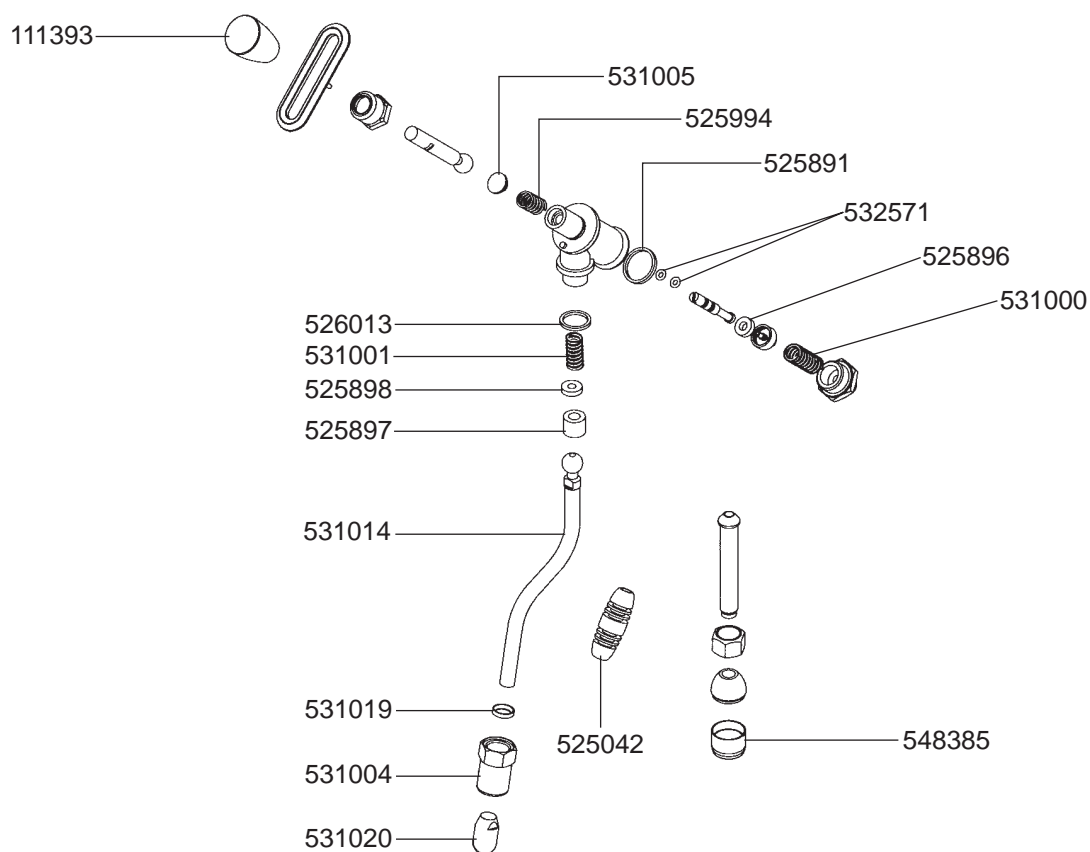

## FILTER HOLDERS

STEAM/WATER TAPS VERONA

STEAM/WATER TAPS ESTRELLA

## STEAM/WATER TAPS MAXIMA

## VALVES VERONA