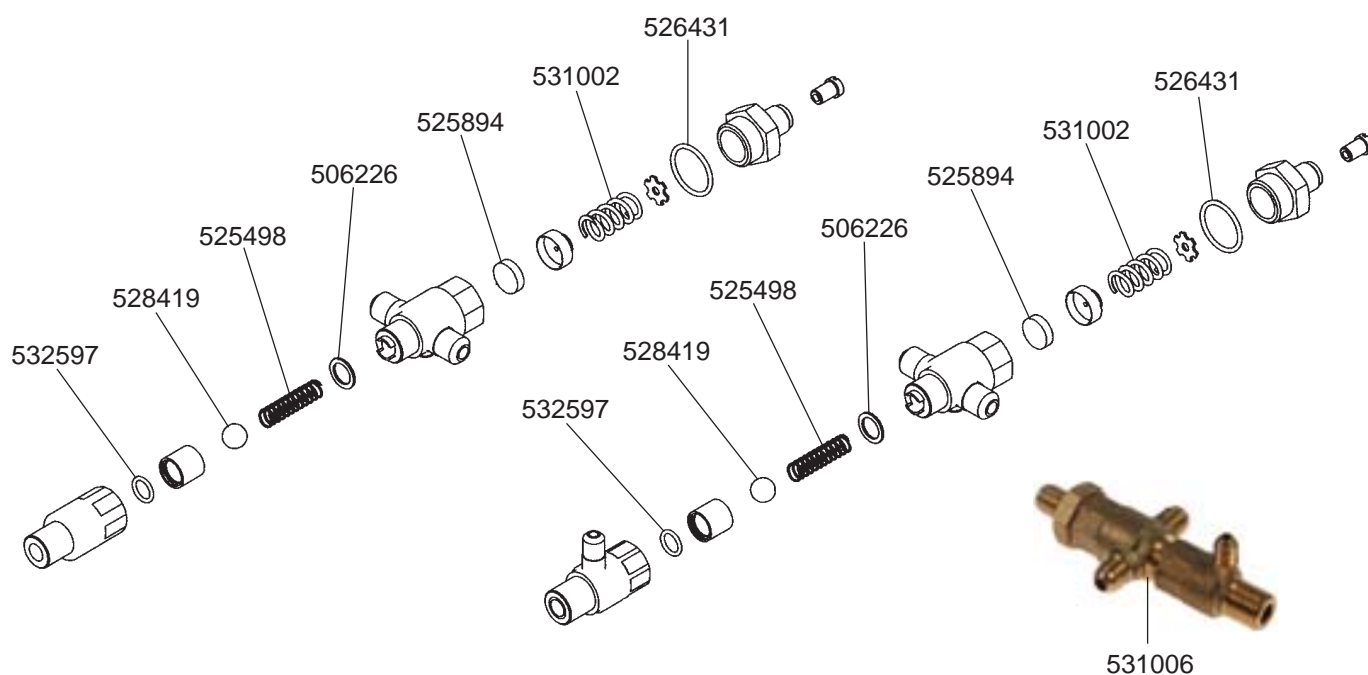

## FILTER HOLDERS

STEAM/WATER TAPS VERONA

STEAM/WATER TAPS ESTRELLA

## STEAM/WATER TAPS MAXIMA

## VALVES VERONA