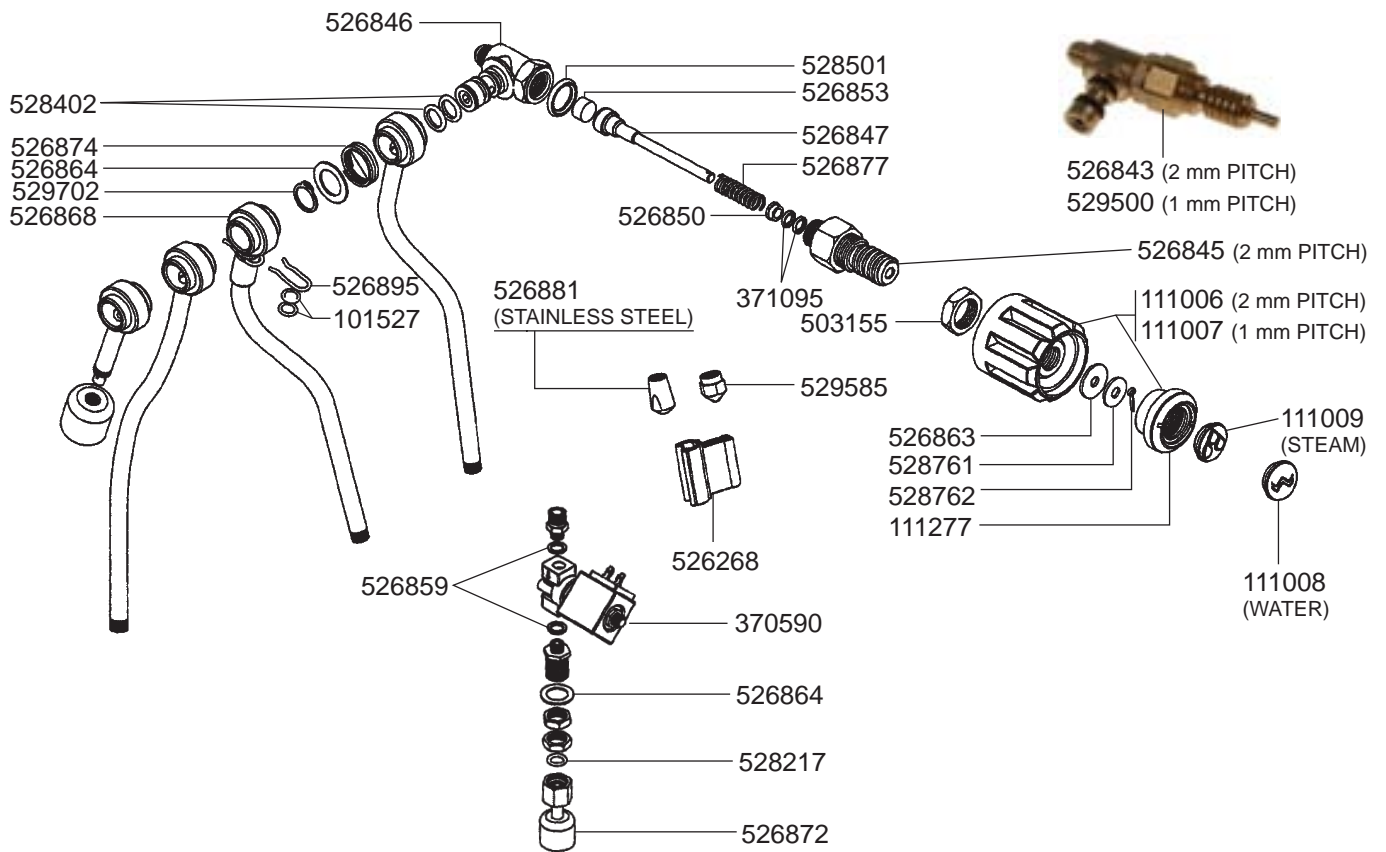

529013 (14 GR)

526898 (14 GR ORIGINAL)

529023

529024
(BLIND)

802020
(STAINLESS
STEEL)

802103
(PLASTIC)

802025
(Ø 53/57 mm)

802104
(Ø 49/53 mm)

529063

529001

529003

529004

529007

527633

529894

529161
(ADJUSTABLE)

STEAM/WATER TAPS GB5-FB80

STEAM TAP MISTRAL

STEAM/WATER TAPS LINEA-FB70

STEAM/WATER TAPS GS3

VALVES/LEVEL INDICATOR

MANOMETERS/DRIP TRAYS

541761 (0-3 BAR)

541760 (0-15 BAR)