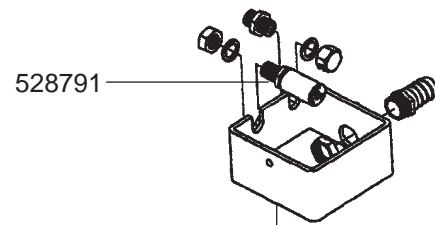

LINEA/FB70

528791

526866

BOILER VARIOUS

COFFEE

STEAM

VARIOUS

LEVEL PROBE
LA052 (L = 100 mm)
LA052 (L = 110 mm)

COFFEE

STEAM

VARIOUS