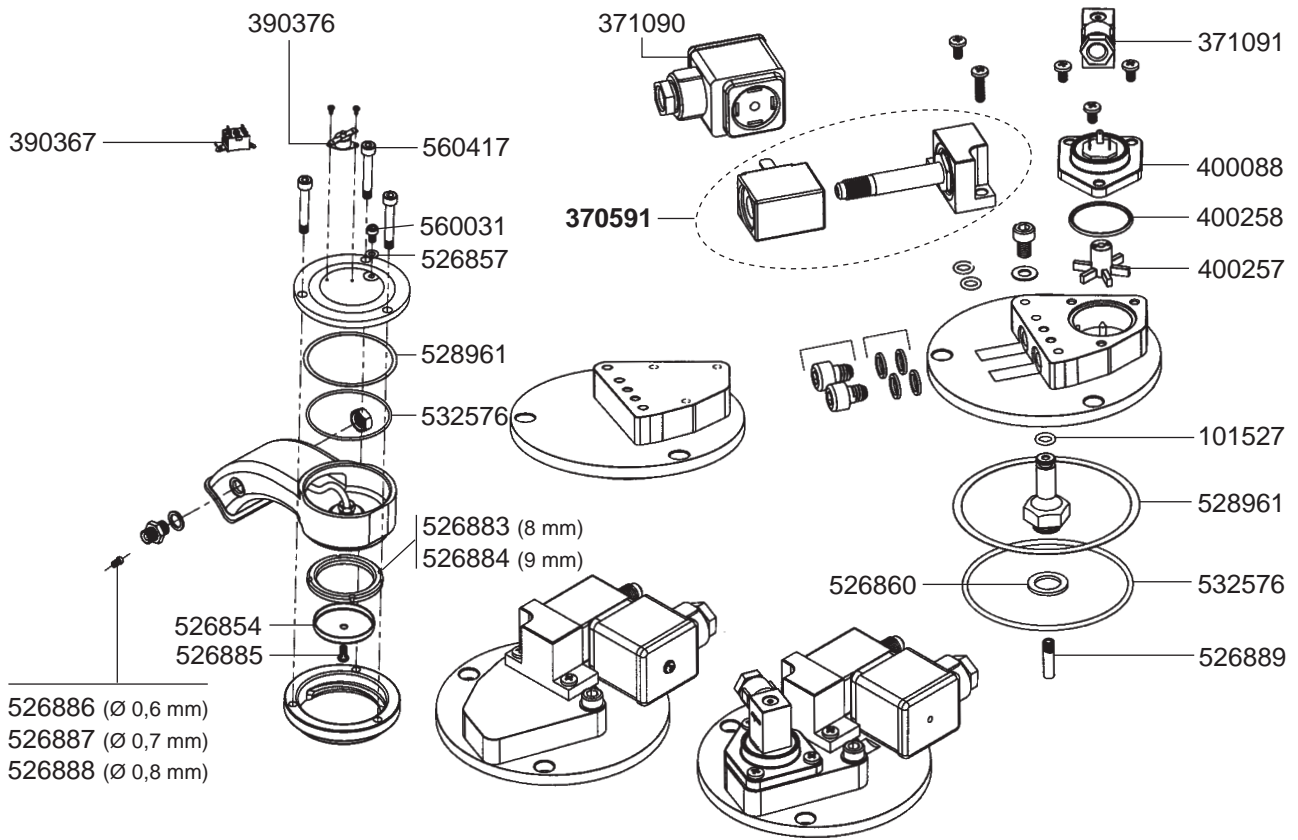

GB5/FB80/MISTRAL/GS3 GROUP