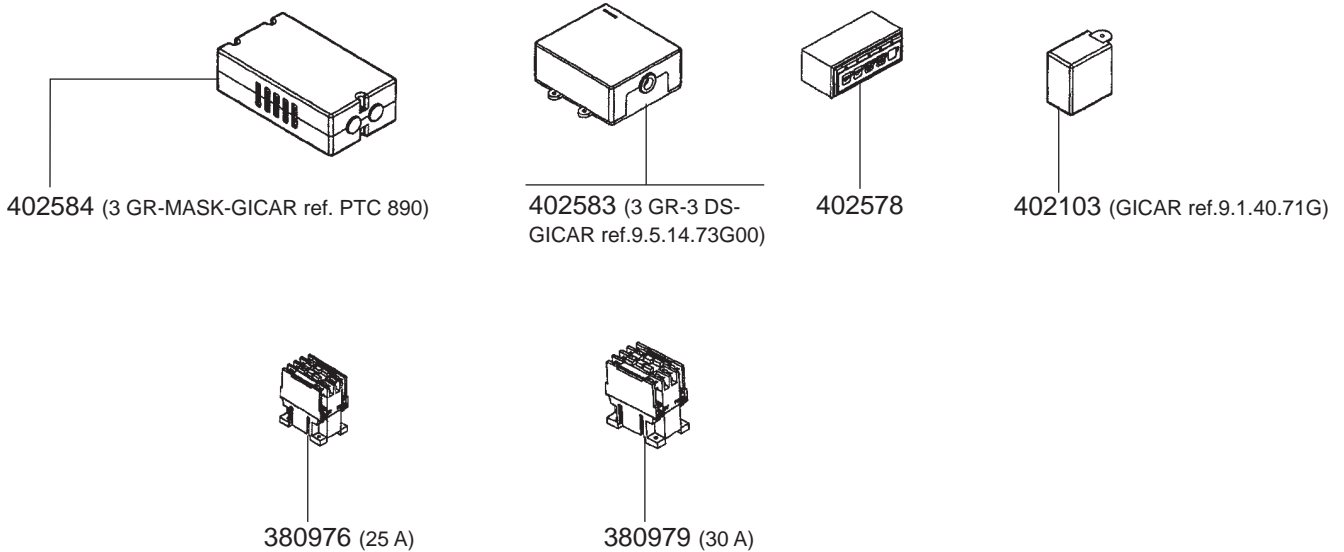

ELECTRICAL COMPONENTS LINEA/FB70