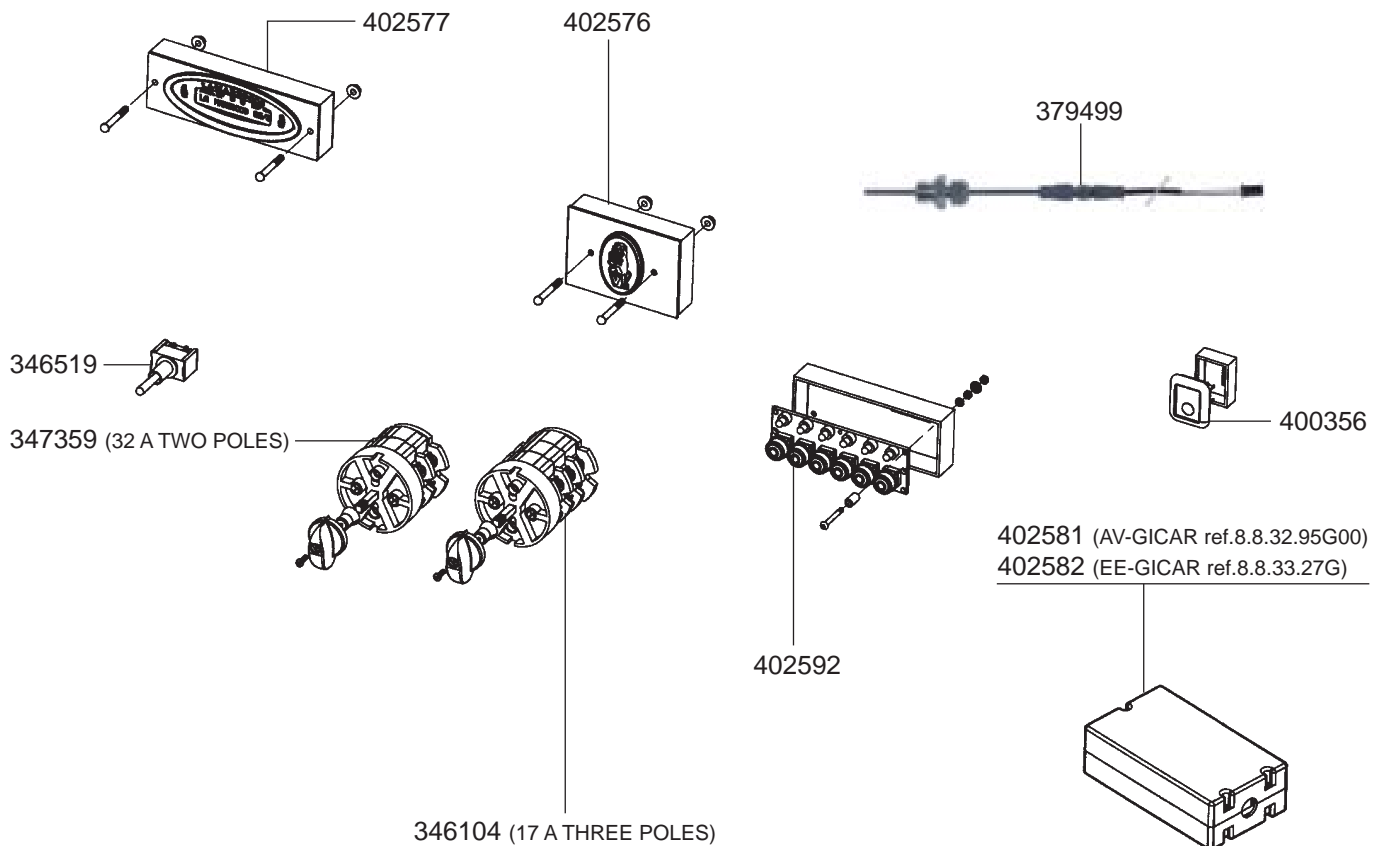

VARIOUS

417126
(1 GR-1300 W-230 VAC L = 200 mm)

528789

ELECTRICAL COMPONENTS GB5/FB80

ELECTRICAL COMPONENTS MISTRAL

ELECTRICAL COMPONENTS LINEA/FB70

ELECTRICAL COMPONENTS LINEA/FB70

ELECTRICAL COMPONENTS GS3