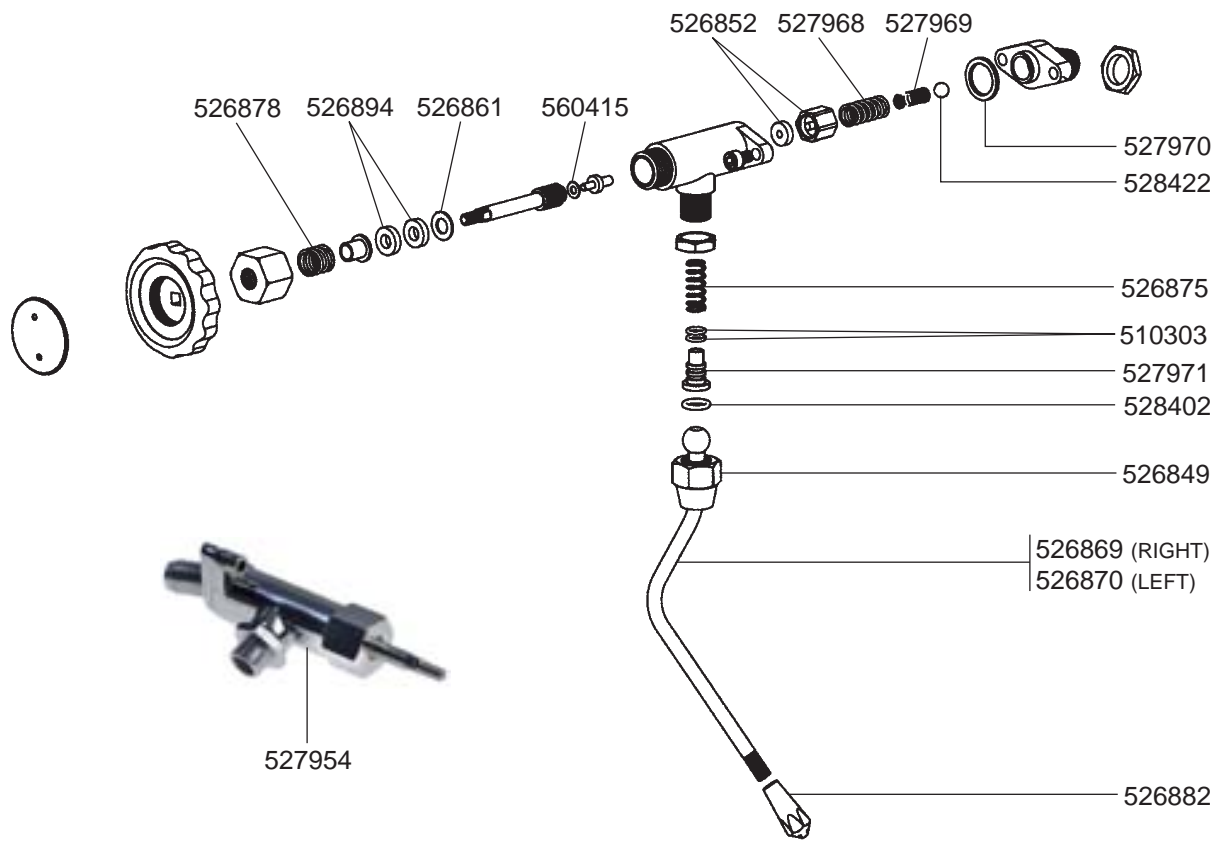

529013 (14 GR)

526898 (14 GR ORIGINAL)

529023

529024
(BLIND)

802020
(STAINLESS
STEEL)

802103
(PLASTIC)

802025
(Ø 53/57 mm)

802104
(Ø 49/53 mm)

529063

529001

529003

529004

529007

527633

529894

529161
(ADJUSTABLE)

STEAM/WATER TAPS GB5-FB80

STEAM TAP MISTRAL

STEAM/WATER TAPS LINEA-FB70

STEAM/WATER TAPS GS3

VALVES/LEVEL INDICATOR

MANOMETERS/DRIP TRAYS

541761 (0-3 BAR)

541760 (0-15 BAR)