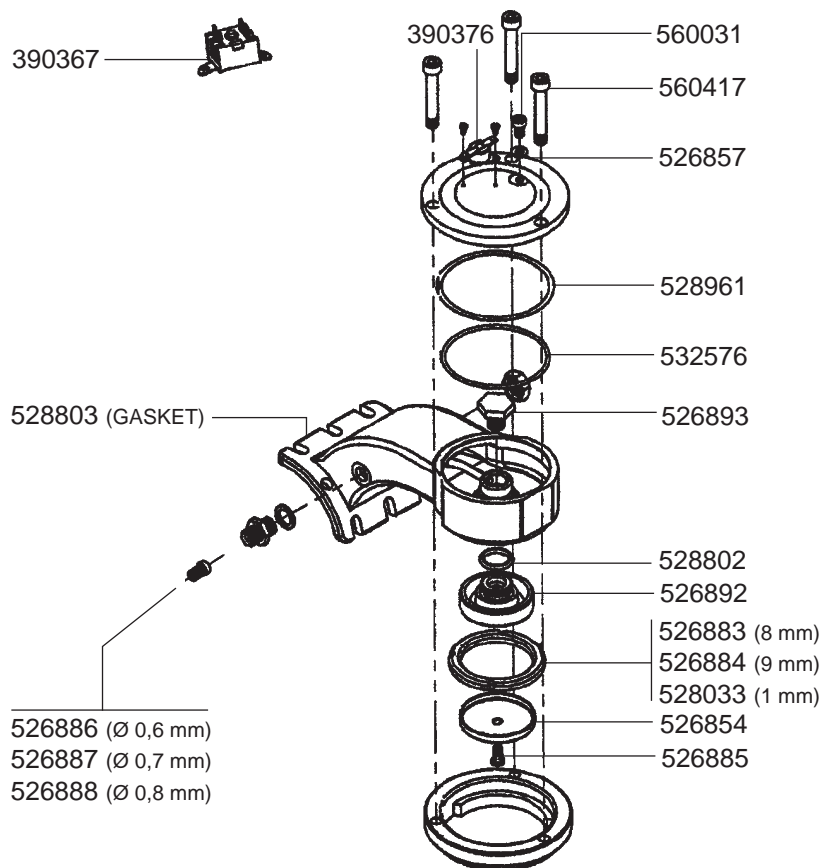

LINEA/FB70 GROUP