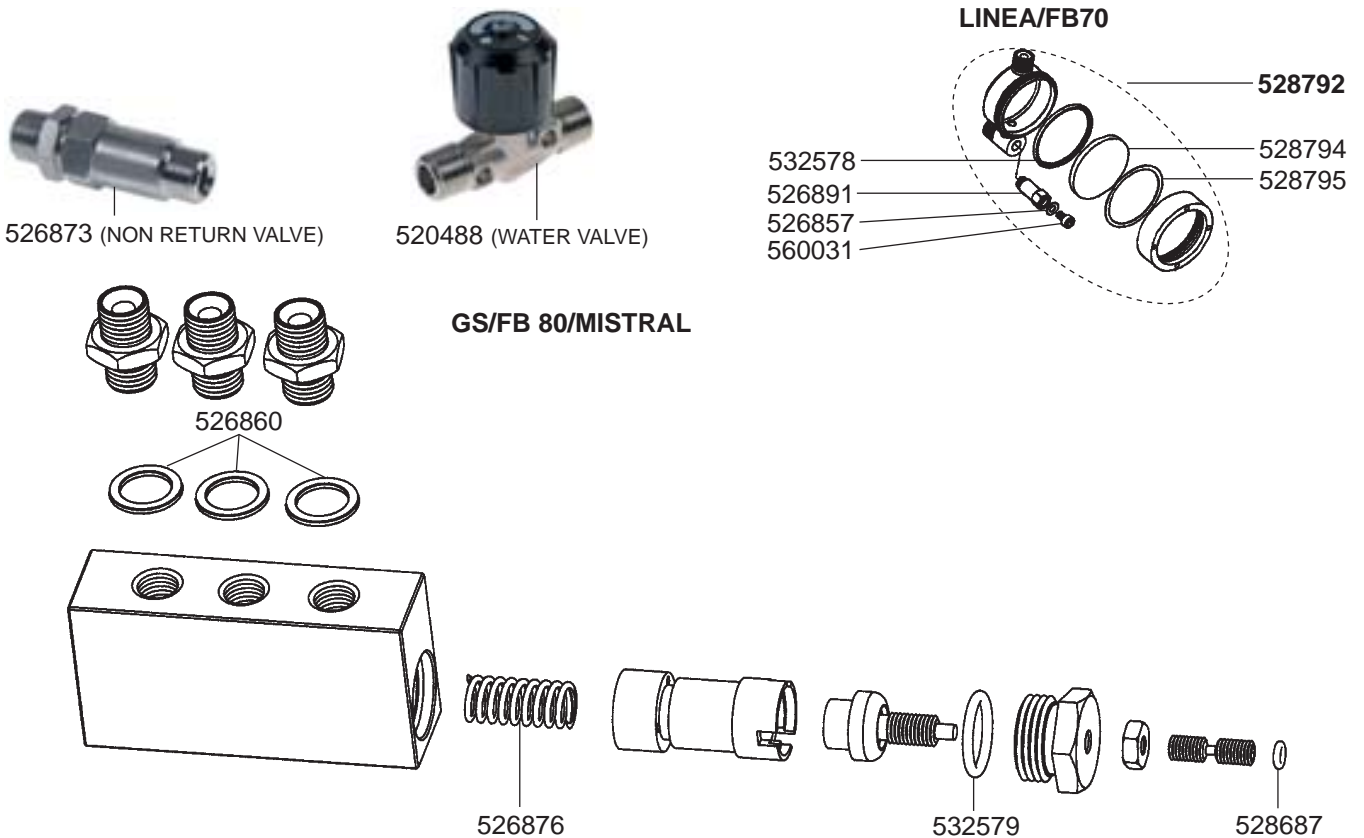

STEAM/WATER TAPS GB5-FB80

STEAM TAP MISTRAL

STEAM/WATER TAPS LINEA-FB70

STEAM/WATER TAPS GS3

VALVES/LEVEL INDICATOR

MANOMETERS/DRIP TRAYS

541761 (0-3 BAR)

541760 (0-15 BAR)