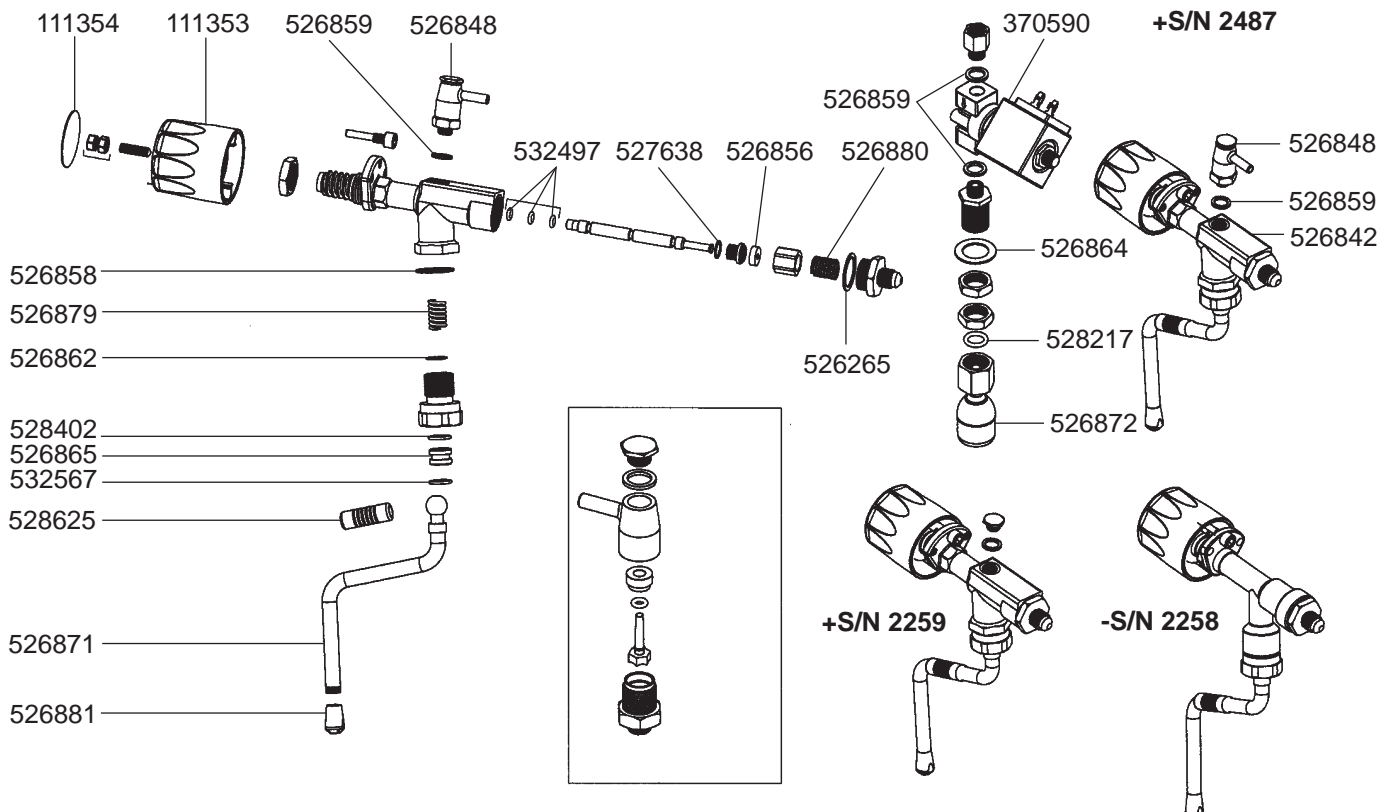

529013 (14 GR)

526898 (14 GR ORIGINAL)

529023

529024
(BLIND)

802020
(STAINLESS
STEEL)

802103
(PLASTIC)

802025
(Ø 53/57 mm)

802104
(Ø 49/53 mm)

529063

529001

529003

529004

529007

527633

529894

529161
(ADJUSTABLE)

STEAM/WATER TAPS GB5-FB80

STEAM TAP MISTRAL

STEAM/WATER TAPS LINEA-FB70

STEAM/WATER TAPS GS3

VALVES/LEVEL INDICATOR

MANOMETERS/DRIP TRAYS

541761 (0-3 BAR)

541760 (0-15 BAR)