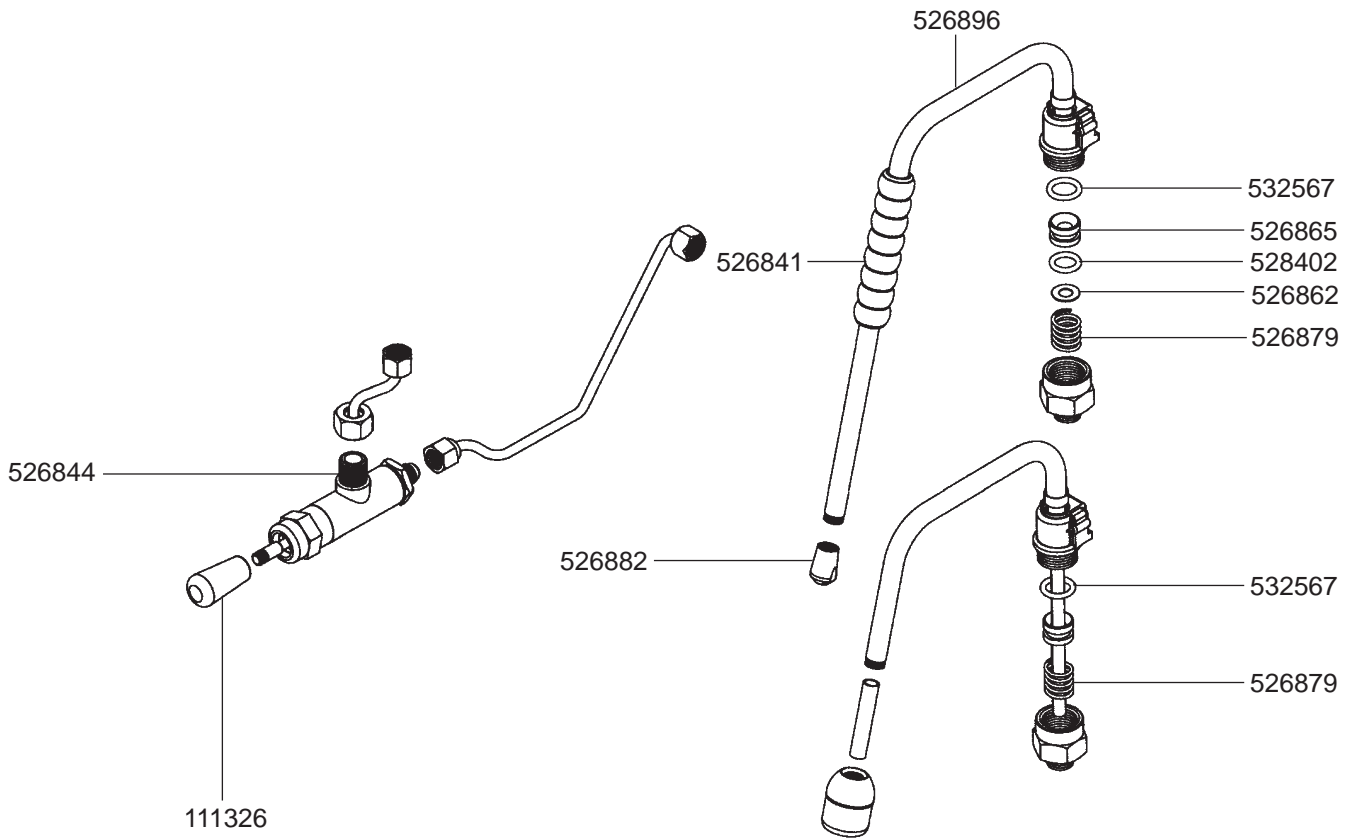

529013 (14 GR)

526898 (14 GR ORIGINAL)

529023

529024
(BLIND)

802020
(STAINLESS
STEEL)

802103
(PLASTIC)

802025
(Ø 53/57 mm)

802104
(Ø 49/53 mm)

STEAM/WATER TAPS GB5-FB80

STEAM TAP MISTRAL

STEAM/WATER TAPS LINEA-FB70

STEAM/WATER TAPS GS3

VALVES/LEVEL INDICATOR

MANOMETERS/DRIP TRAYS

541761 (0-3 BAR)

541760 (0-15 BAR)