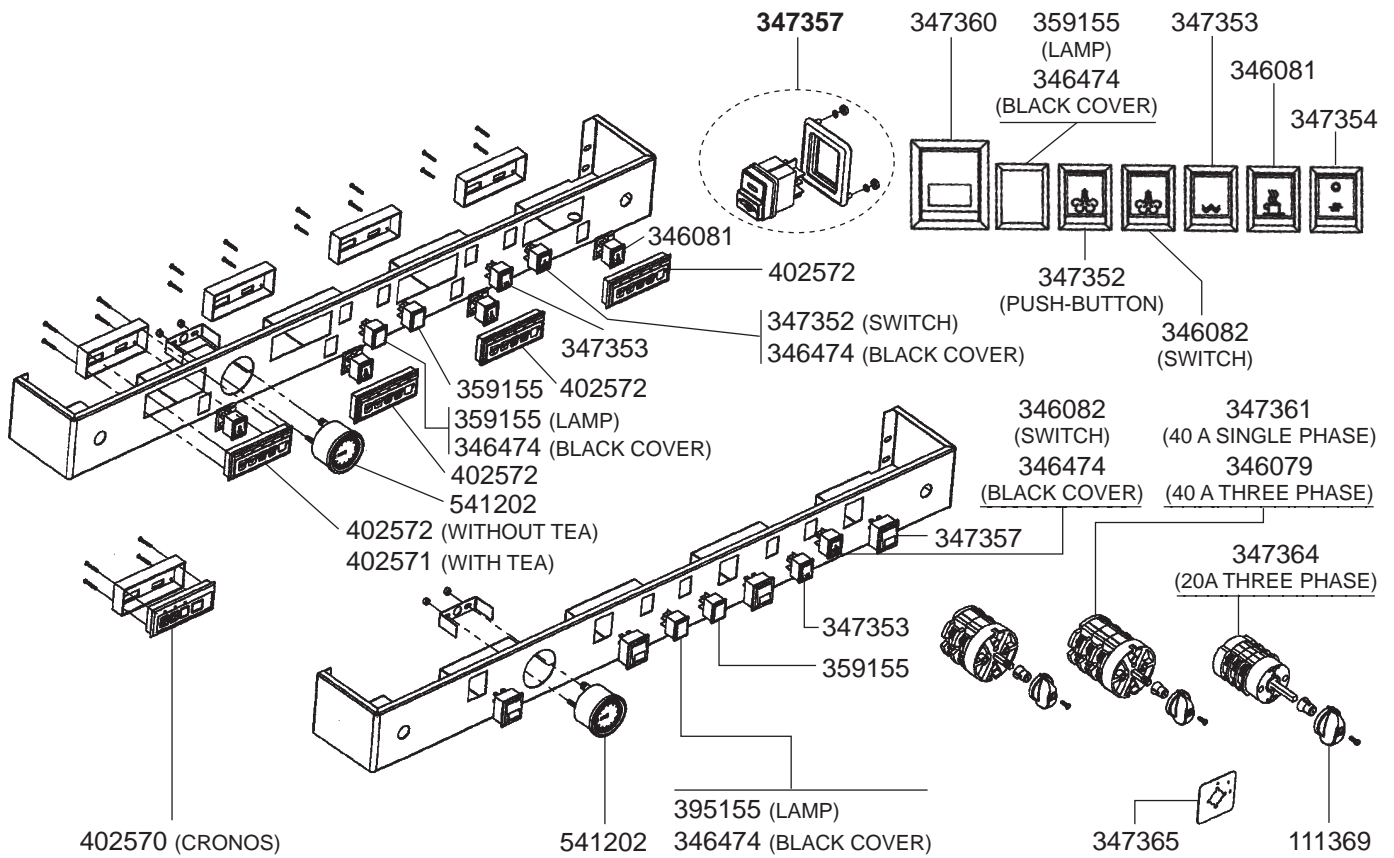

ELECTRICAL COMPONENTS LINEA/FB70