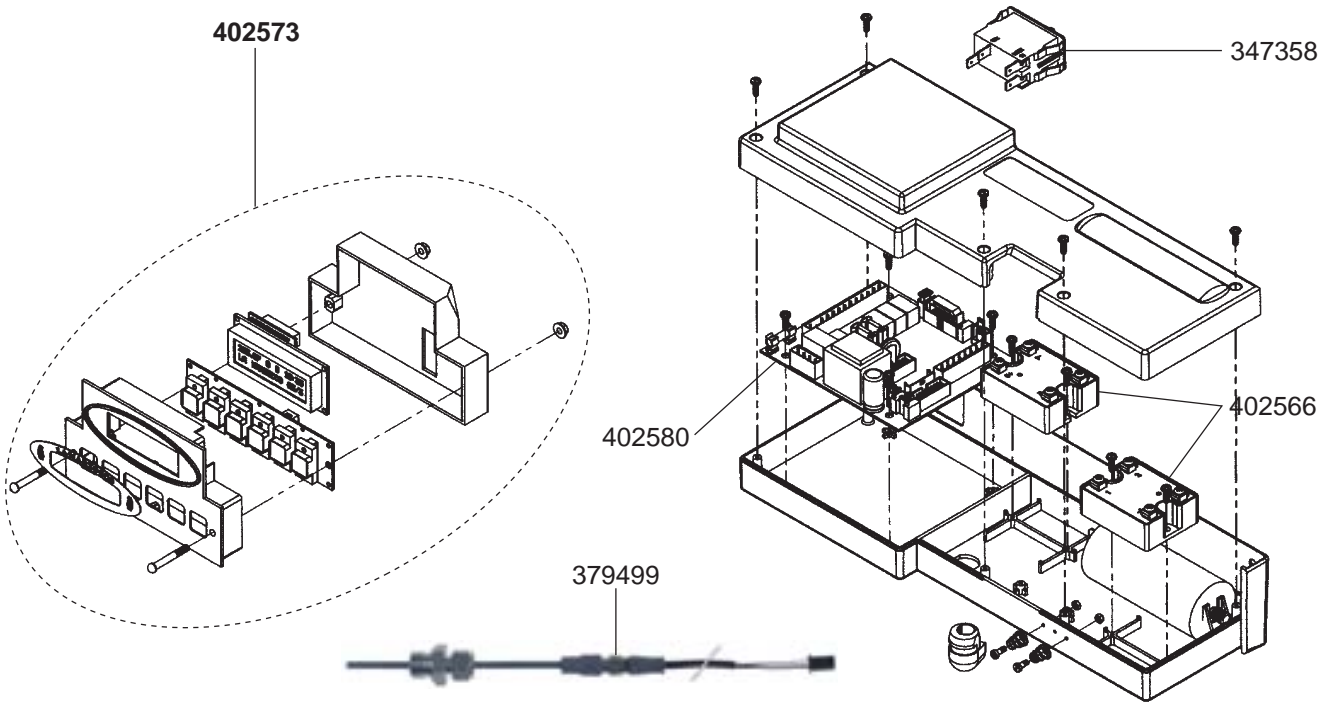

ELECTRICAL COMPONENTS GS3