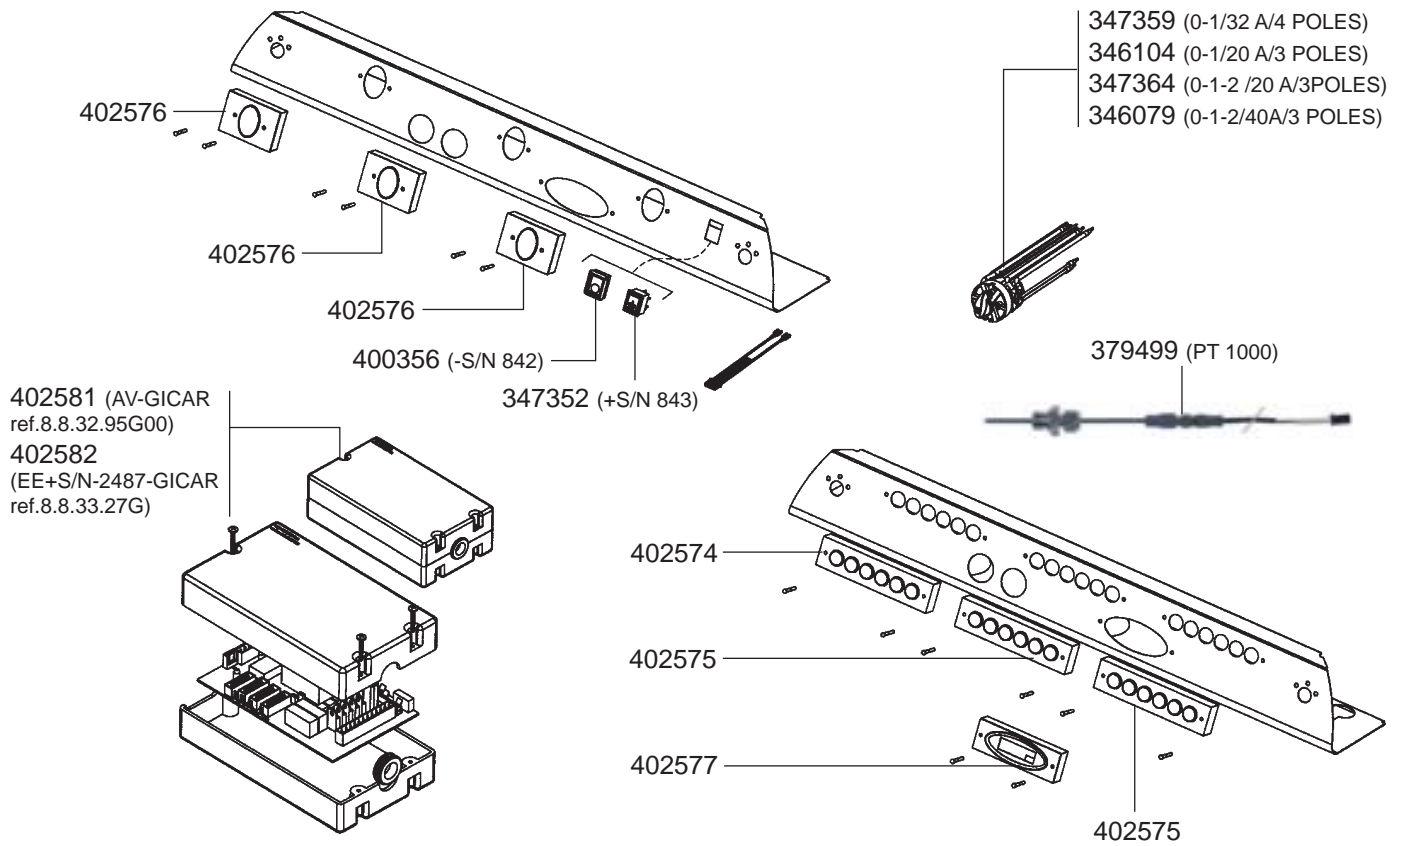

ELECTRICAL COMPONENTS GB5/FB80