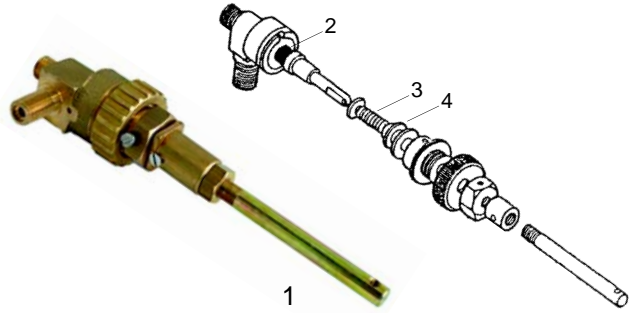

## Valves

Item	Order	Description
1	529312	Safety valve, 1,8 bar, 3/8"
2	529316	Safety valve/sealed, 1,8 bar, 3/8"
3	529303	Empty valve (stainless steel), 1/4"
4	529361	Cu-gasket, 1/4"
5	529349	Cu-gasket, 3/8"

Item	Order	Description
1	529317	Expansion valve
2	529345	Retention valve, 3/8"
3	529323	Expansion- and retention valve

Item	Order	Description
1	528742	Gasket
2	528743	Spring
3	528744	O-ring
4	528419	Ball (stainless steel)
5	528392	Spring
6	528425	Gasket
7	528424	Spring

Item	Order	Description
4	528742	Gasket
5	528400	O-ring
6	528743	Spring
7	528747	Gasket

### Taps

Item	Order	Description
1	528748	Tap complete, steam/water

Item	Order	Description
2	528742	Gasket
3	528749	Spring
4	528750	Gasket