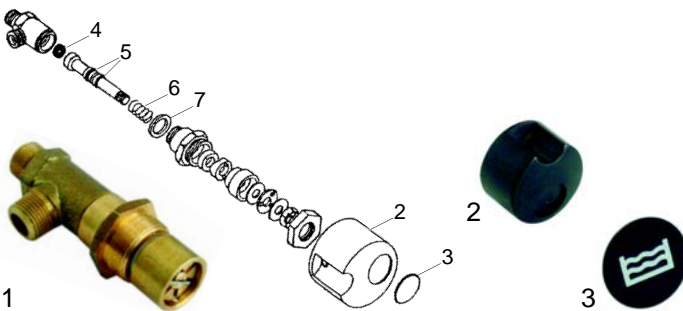

### Taps

Item	Order	Description
1	528748	Tap complete, steam/water

Item	Order	Description
2	528742	Gasket
3	528749	Spring
4	528750	Gasket

### Level glass

Item	Order	Description
1	529429	Level glass
2	528745	O-ring
3	528682	Press washer
4	529387	Level glass
5	528583	O-ring

Item	Order	Description
1	528751	Eccentric
2	528752	Holder
3	528753	Fitting
4	111046	Knob
5	111048	Cap/steam
6	111049	Cap/water

### Water inlet valve

Item	Order	Description
1	528746	Water inlet valve/cpl.
2	111046	Knob
3	111047	Cover