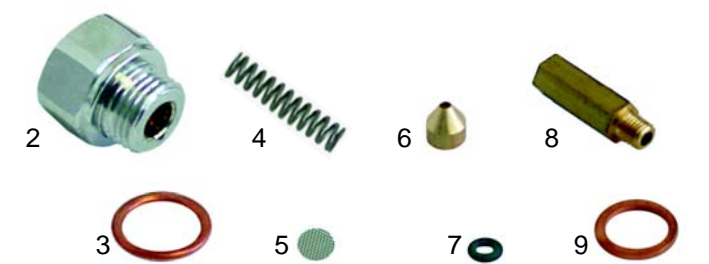

## Taps

Item	Order	Description
1	528757	Tap complete, steam/water

Item	Order	Description
2	528398	Gasket
3	528484	Spring
4	528400	O-ring
5	528401	Gasket

## Taps

Item	Order	Description
1	528758	Spring
2	528759	Washer
3	528760	Bush
4	528761	Washer
5	528762	Cotter
6	111063	Knob
7	111064	Cap/steam
8	111067	Cap/water

## Pipes

Item	Order	Description
1	529686	Steam pipe
2	529687	Water pipe
3	528401	Gasket
4	528184	Spring
5	528653	Washer
6	528654	Bush (nylon)
7	528655	O-ring

## Group

Item	Order	Description
1	528763	Group gasket

Item	Order	Description
2	528659	Ending cap
3	528520	Gasket
4	528668	Spring
5	528669	Filter
6	528670	Jet
7	528765	O-ring (viton)
8	528766	Lengthening, M6
8	528767	Lengthening, M8
9	528662	Cu-Gasket