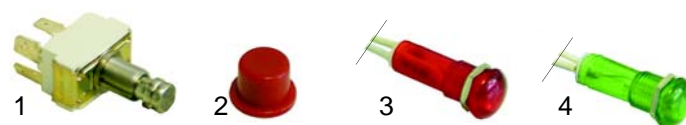

Switches, lamps

Item	Order	Description
1	346084	Switch
2	346085	Button
3	359401	Lamp/red, 8mm, 230V
4	359400	Lamp/green, 8mm, 230V