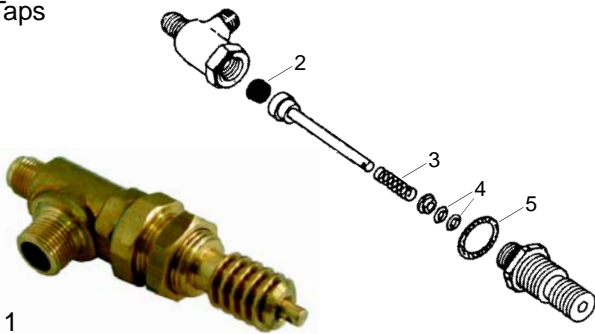

### Level glass

Item	Order	Description
1	529429	Level glass
2	528745	O-ring
3	528682	Press washer
4	529387	Level glass
5	528583	O-ring

Item	Order	Description
1	528751	Eccentric
2	528752	Holder
3	528753	Fitting
4	111046	Knob
5	111048	Cap/steam
6	111049	Cap/water

### Water inlet valve

Item	Order	Description
1	528746	Water inlet valve/cpl.
2	111046	Knob
3	111047	Cover

## Pipes

Item	Order	Description
1	529684	Steam pipe/right
1	529685	Steam pipe/left
2	529679	Water pipe
3	528754	Valve
4	528755	Spring
5	528756	Washer
6	528745	O-ring

## Taps

Item	Order	Description
1	528757	Tap complete, steam/water

Item	Order	Description
2	528398	Gasket
3	528484	Spring
4	528400	O-ring
5	528401	Gasket