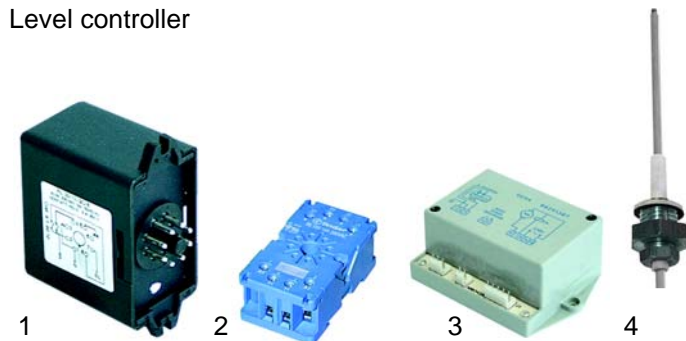

## Pressure switches, thermostats

Item	Order	Description
1	541021	Pressure switch, 3 poles
2	390166	Safety thermostat, 3 poles

## Switches, lamps

Item	Order	Description
1	346084	Switch
2	346085	Button
3	359401	Lamp/red, 8mm, 230V
4	359400	Lamp/green, 8mm, 230V

## Level controller

Item	Order	Description
1	400237	Level controller (RL30/1E-2C/8)
2	380137	Base, 8 poles
3	400422	Level controller
4	400020	Level probe