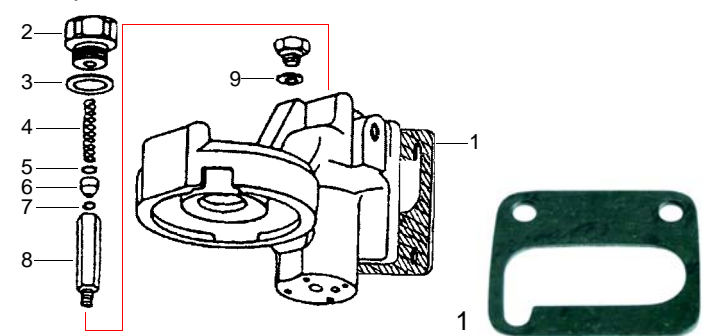

Group

Item	Order	Description
1	528763	Group gasket