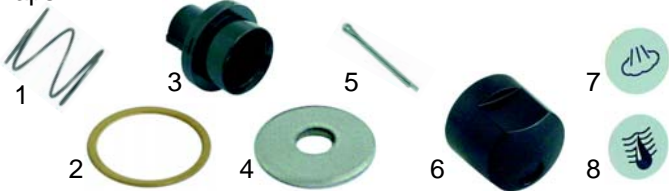

## Pipes

Item	Order	Description
1	529684	Steam pipe/right
1	529685	Steam pipe/left
2	529679	Water pipe
3	528754	Valve
4	528755	Spring
5	528756	Washer
6	528745	O-ring

## Taps

Item	Order	Description
1	528757	Tap complete, steam/water

Item	Order	Description
2	528398	Gasket
3	528484	Spring
4	528400	O-ring
5	528401	Gasket

## Taps

Item	Order	Description
1	528758	Spring
2	528759	Washer
3	528760	Bush
4	528761	Washer
5	528762	Cotter
6	111063	Knob
7	111064	Cap/steam
8	111067	Cap/water