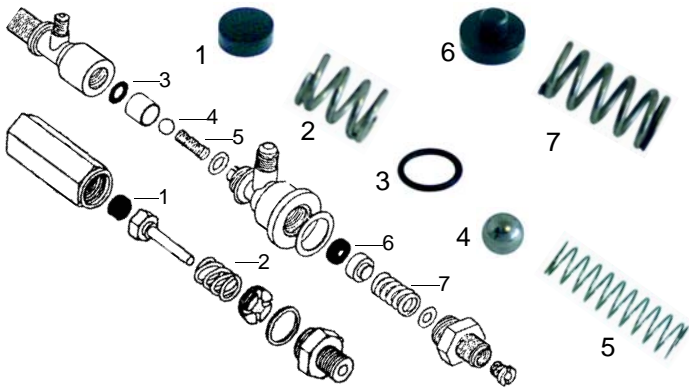

## Manometer

Item	Order	Description
1	541242	Manometer, 0 - 3 bar (101)
2	541243	Manometer, 0 - 24 bar (101)

Item	Order	Description
1	541244	Manometer, 0 - 3 bar (88)
2	541246	Manometer, 0 - 12 bar (88)
3	541245	Manometer, 0 - 24 bar (88)

## Valves

Item	Order	Description
1	529312	Safety valve, 1,8 bar, 3/8"
2	529316	Safety valve/sealed, 1,8 bar, 3/8"
3	529303	Empty valve (stainless steel), 1/4"
4	529361	Cu-gasket, 1/4"
5	529349	Cu-gasket, 3/8"

Item	Order	Description
1	529317	Expansion valve
2	529345	Retention valve, 3/8"
3	529323	Expansion- and retention valve

Item	Order	Description
1	528742	Gasket
2	528743	Spring
3	528744	O-ring
4	528419	Ball (stainless steel)
5	528392	Spring
6	528425	Gasket
7	528424	Spring