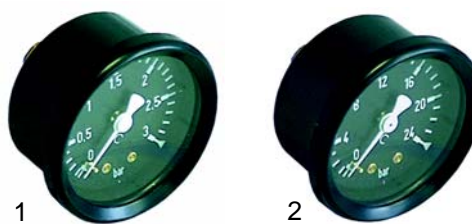

Manometer

Item	Order	Description
1	541242	Manometer, 0 - 3 bar (101)
2	541243	Manometer, 0 - 24 bar (101)