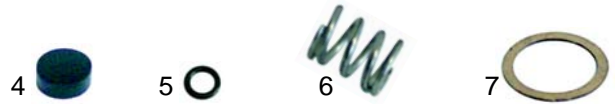

## Valves

Item	Order	Description
1	529312	Safety valve, 1,8 bar, 3/8"
2	529316	Safety valve/sealed, 1,8 bar, 3/8"
3	529303	Empty valve (stainless steel), 1/4"
4	529361	Cu-gasket, 1/4"
5	529349	Cu-gasket, 3/8"

Item	Order	Description
1	529317	Expansion valve
2	529345	Retention valve, 3/8"
3	529323	Expansion- and retention valve

Item	Order	Description
1	528742	Gasket
2	528743	Spring
3	528744	O-ring
4	528419	Ball (stainless steel)
5	528392	Spring
6	528425	Gasket
7	528424	Spring