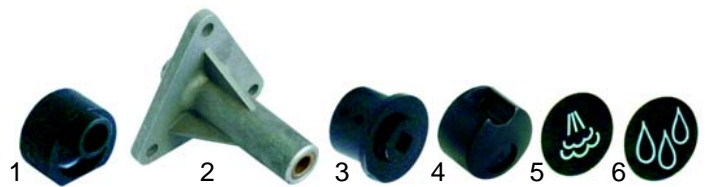

### Taps

Item	Order	Description
1	528748	Tap complete, steam/water

Item	Order	Description
2	528742	Gasket
3	528749	Spring
4	528750	Gasket

### Level glass

Item	Order	Description
1	529429	Level glass
2	528745	O-ring
3	528682	Press washer
4	529387	Level glass
5	528583	O-ring

Item	Order	Description
1	528751	Eccentric
2	528752	Holder
3	528753	Fitting
4	111046	Knob
5	111048	Cap/steam
6	111049	Cap/water