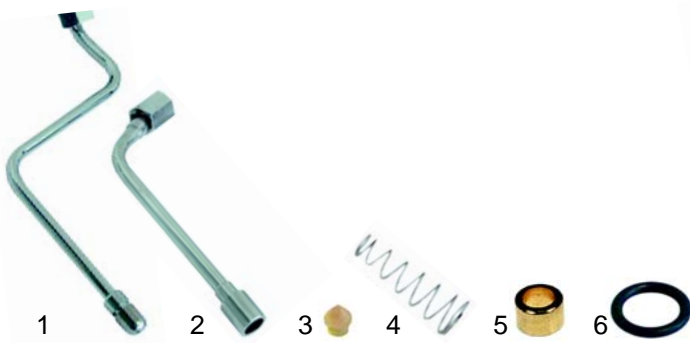

Pipes

Item	Order	Description
1	529684	Steam pipe/right
1	529685	Steam pipe/left
2	529679	Water pipe
3	528754	Valve
4	528755	Spring
5	528756	Washer
6	528745	O-ring