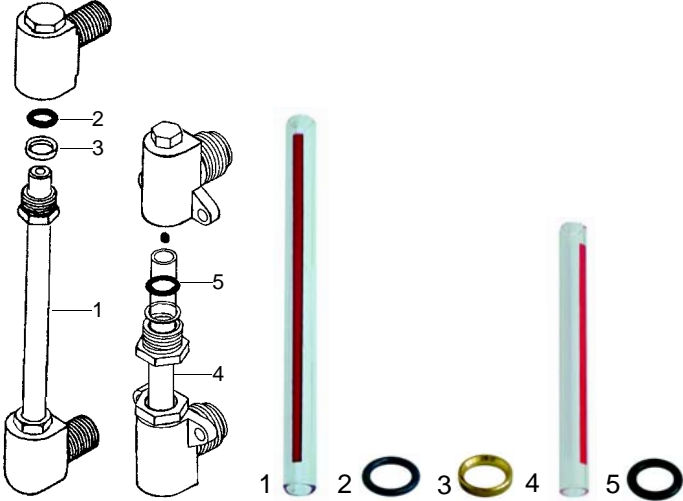

### Taps

Item	Order	Description
1	528748	Tap complete, steam/water

Item	Order	Description
2	528742	Gasket
3	528749	Spring
4	528750	Gasket

### Level glass

Item	Order	Description
1	529429	Level glass
2	528745	O-ring
3	528682	Press washer
4	529387	Level glass
5	528583	O-ring

Item	Order	Description
1	528751	Eccentric
2	528752	Holder
3	528753	Fitting
4	111046	Knob
5	111048	Cap/steam
6	111049	Cap/water