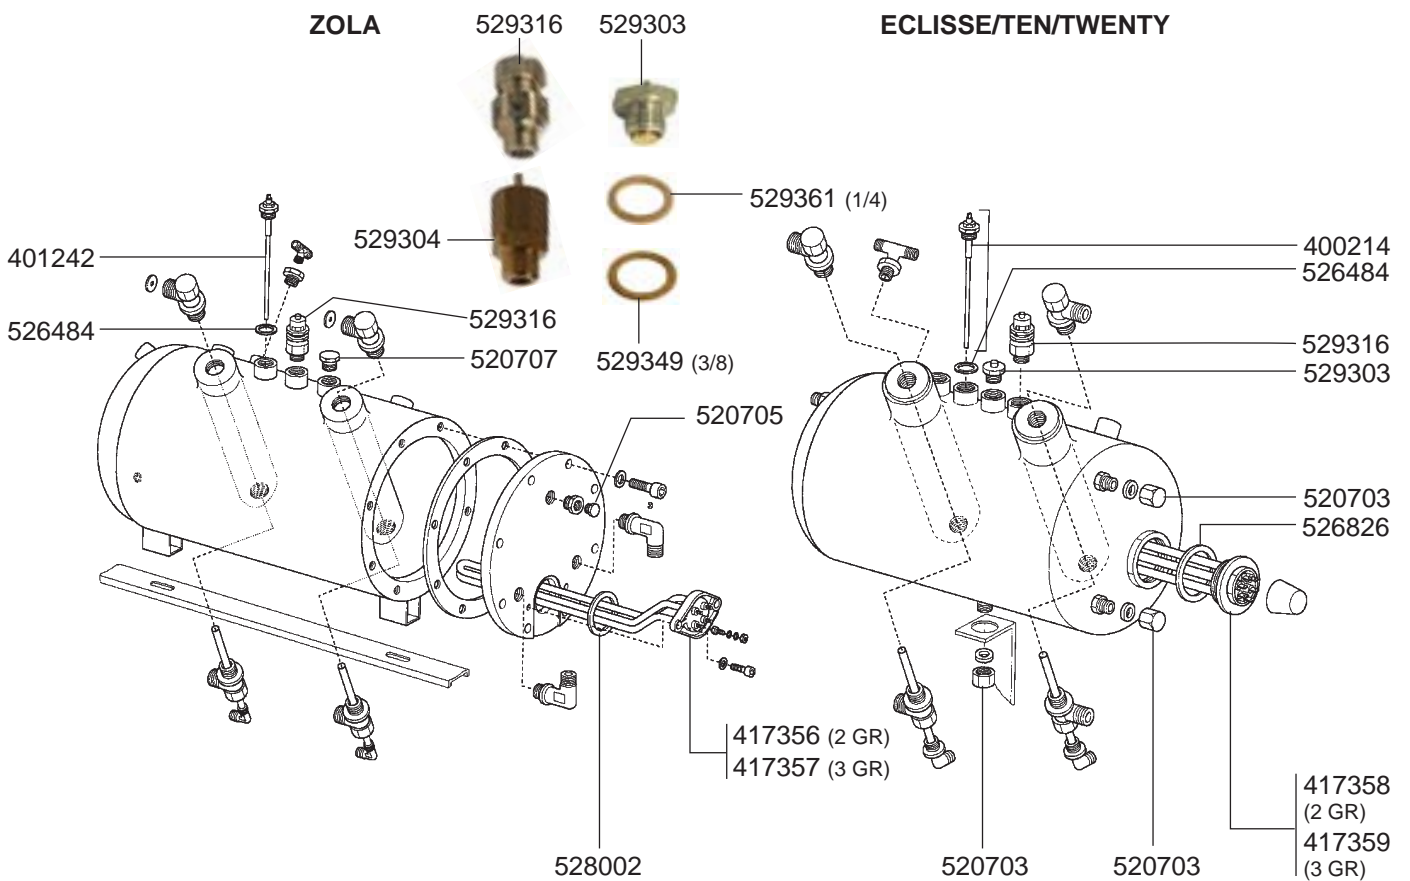

525977

529065 (Ø 1,1 mm)
525956 (Ø 1,2 mm)
529079 (Ø 1,3 mm)

529012 (6 GR)
529011 (7 GR)
527631 (8 GR)

529014 (12 GR)
529013 (14 GR)
529229 (21 GR)

529023

529024

802104
(Ø 49/53 mm)

802025
(Ø 53/57 mm)

527634

529894

529161
(ADJUSTABLE)

STEAM/WATER TAPS

111331 (WATER-ZOLA I-ECLISSE-TEN)
526828 (STEAM-ZOLA I-ECLISSE-TEN)
111332 (WATER-ZOLA II-TWENTY)
111347 (STEAM-ZOLA II-TWENTY)

111349
111330

528625

526494

526817

526486

526369

526830 (STEAM)

526851
526482
527968
526488

526013
526815
526490
526485

526818

529503

WATER TAPS

VALVES

LEVEL INDICATOR/MANOMETERS/DRIP TRAY

BOILER VARIOUS

ELECTRICAL COMPONENTS

ELECTRICAL COMPONENTS VARIOUS

GASTROPARTS.COM