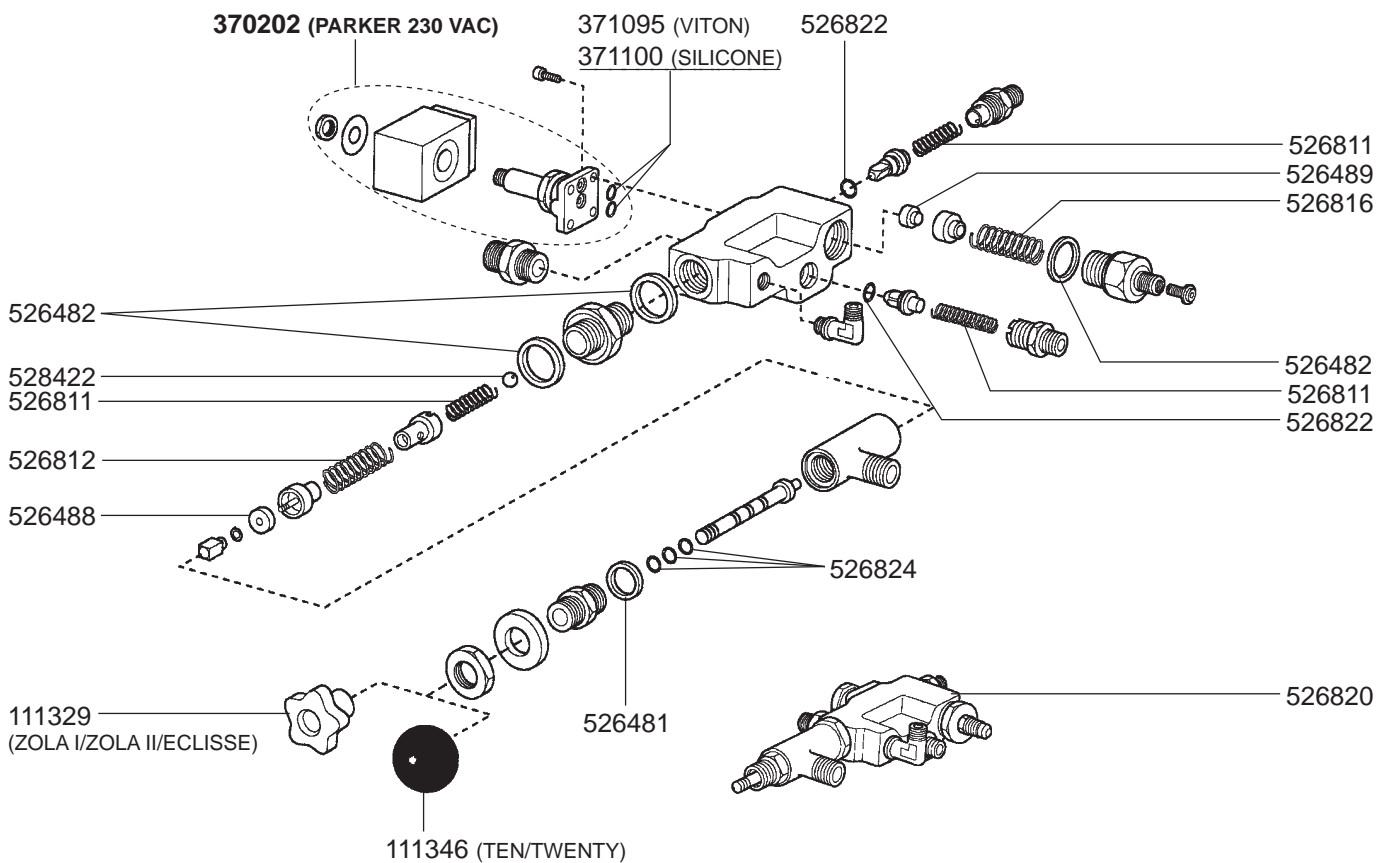

525977

529065 (Ø 1,1 mm)
525956 (Ø 1,2 mm)
529079 (Ø 1,3 mm)

529012 (6 GR)
529011 (7 GR)
527631 (8 GR)

529014 (12 GR)
529013 (14 GR)
529229 (21 GR)

529023

529024

802104
(Ø 49/53 mm)

802025
(Ø 53/57 mm)

527634

529894

529161
(ADJUSTABLE)

STEAM/WATER TAPS

111331 (WATER-ZOLA I-ECLISSE-TEN)
526828 (STEAM-ZOLA I-ECLISSE-TEN)
111332 (WATER-ZOLA II-TWENTY)
111347 (STEAM-ZOLA II-TWENTY)

111349
111330

528625

526494

526817

526486

526369

526830 (STEAM)

526851
526482
527968
526488

526013
526815
526490
526485

526818

529503

WATER TAPS

VALVES

LEVEL INDICATOR/MANOMETERS/DRIP TRAY

BOILER VARIOUS

ELECTRICAL COMPONENTS

ELECTRICAL COMPONENTS VARIOUS

GASTROPARTS.COM