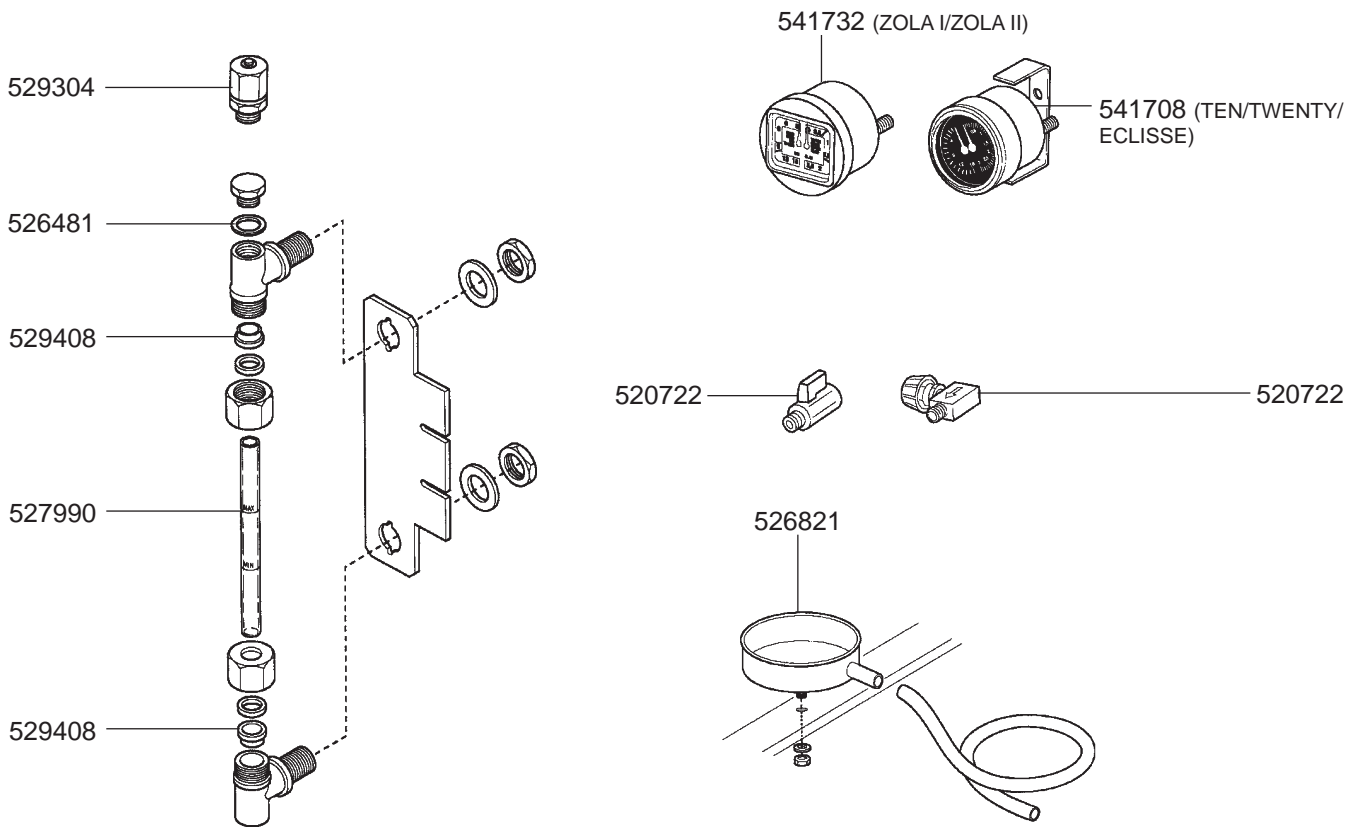

525977

529065 (Ø 1,1 mm)
525956 (Ø 1,2 mm)
529079 (Ø 1,3 mm)

529012 (6 GR)
529011 (7 GR)
527631 (8 GR)

529014 (12 GR)
529013 (14 GR)
529229 (21 GR)

529023

529024

802104
(Ø 49/53 mm)

802025
(Ø 53/57 mm)

527634

529894

529161
(ADJUSTABLE)

STEAM/WATER TAPS

111331 (WATER-ZOLA I-ECLISSE-TEN)
526828 (STEAM-ZOLA I-ECLISSE-TEN)
111332 (WATER-ZOLA II-TWENTY)
111347 (STEAM-ZOLA II-TWENTY)

111349
111330

528625

526494

526817

526486

526369

526830 (STEAM)

526851
526482
527968
526488

526013
526815
526490
526485

526818

529503

WATER TAPS

VALVES

LEVEL INDICATOR/MANOMETERS/DRIP TRAY

BOILER VARIOUS

ELECTRICAL COMPONENTS

ELECTRICAL COMPONENTS VARIOUS

GASTROPARTS.COM