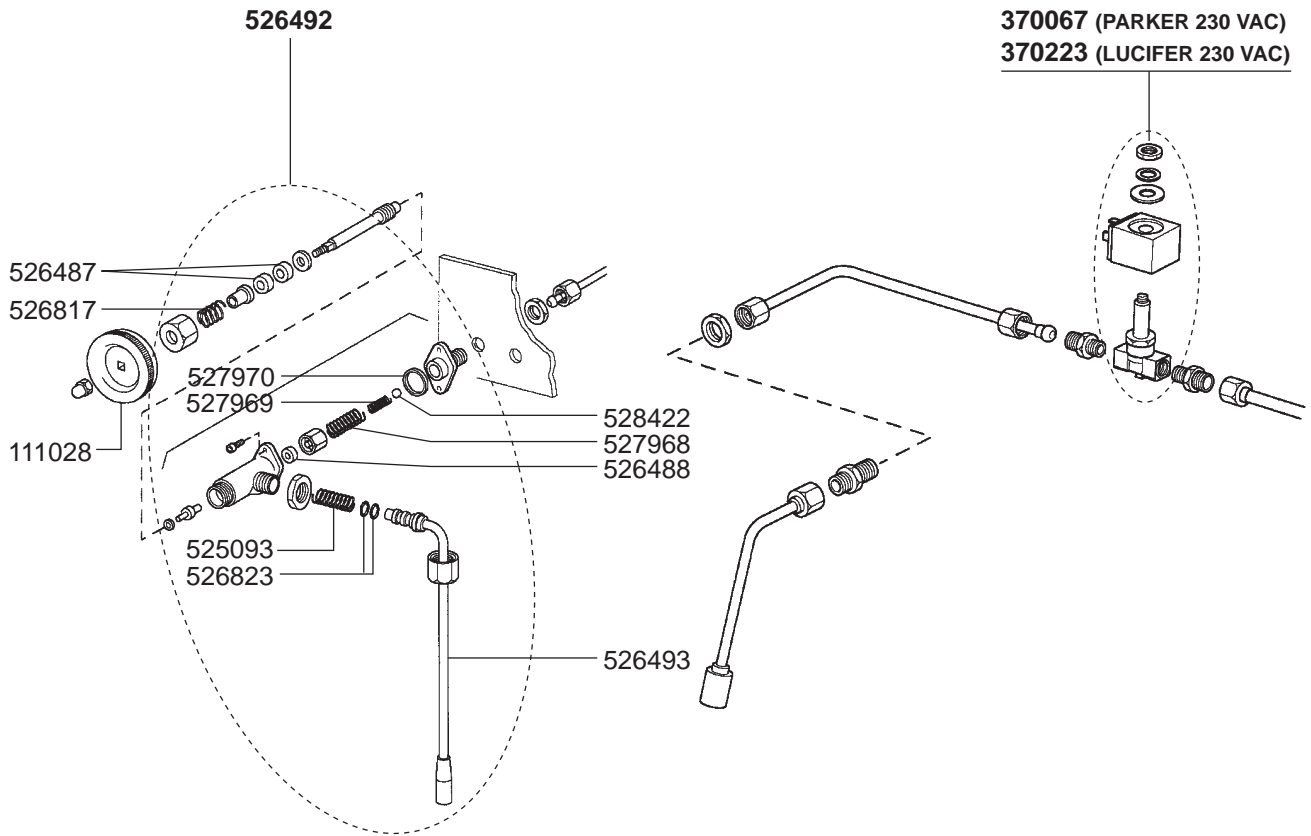

525977

529065 (Ø 1,1 mm)
525956 (Ø 1,2 mm)
529079 (Ø 1,3 mm)

529012 (6 GR)
529011 (7 GR)
527631 (8 GR)

529014 (12 GR)
529013 (14 GR)
529229 (21 GR)

529023

529024

802104
(Ø 49/53 mm)

802025
(Ø 53/57 mm)

527634

529894

529161
(ADJUSTABLE)

STEAM/WATER TAPS

111331 (WATER-ZOLA I-ECLISSE-TEN)
526828 (STEAM-ZOLA I-ECLISSE-TEN)
111332 (WATER-ZOLA II-TWENTY)
111347 (STEAM-ZOLA II-TWENTY)

111349
111330

528625

526494

526817

526486

526369

526830 (STEAM)

526851
526482
527968
526488

526013
526815
526490
526485

526818

529503

WATER TAPS

VALVES

LEVEL INDICATOR/MANOMETERS/DRIP TRAY

BOILER VARIOUS

ELECTRICAL COMPONENTS

ELECTRICAL COMPONENTS VARIOUS

GASTROPARTS.COM