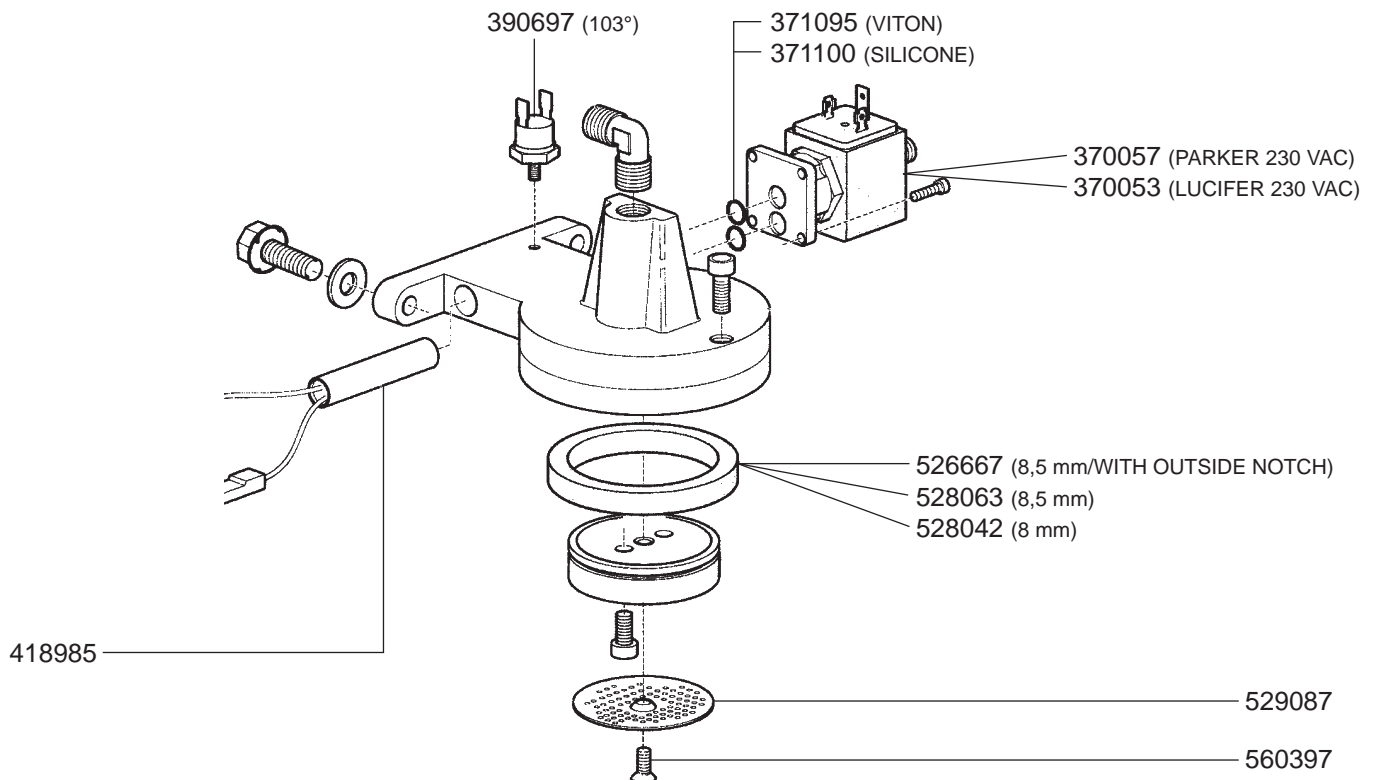

GROUP XE-XD EVOLUTION/DECO D-E/GE-GD

XE-XD EVOLUTION

DECO D-E/GE-GD

GROUP TS