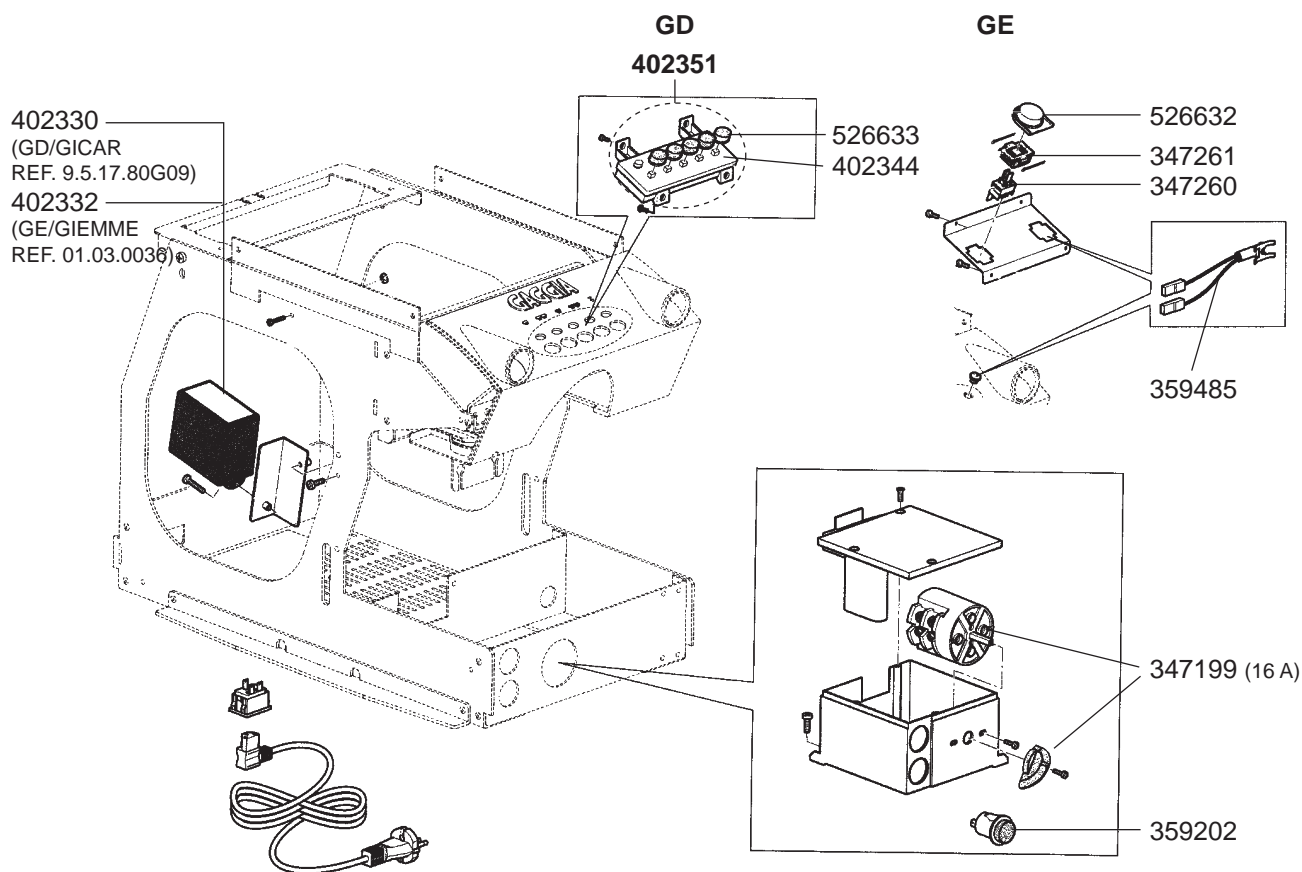

ELECTRICAL COMPONENTS GD-GE ONE