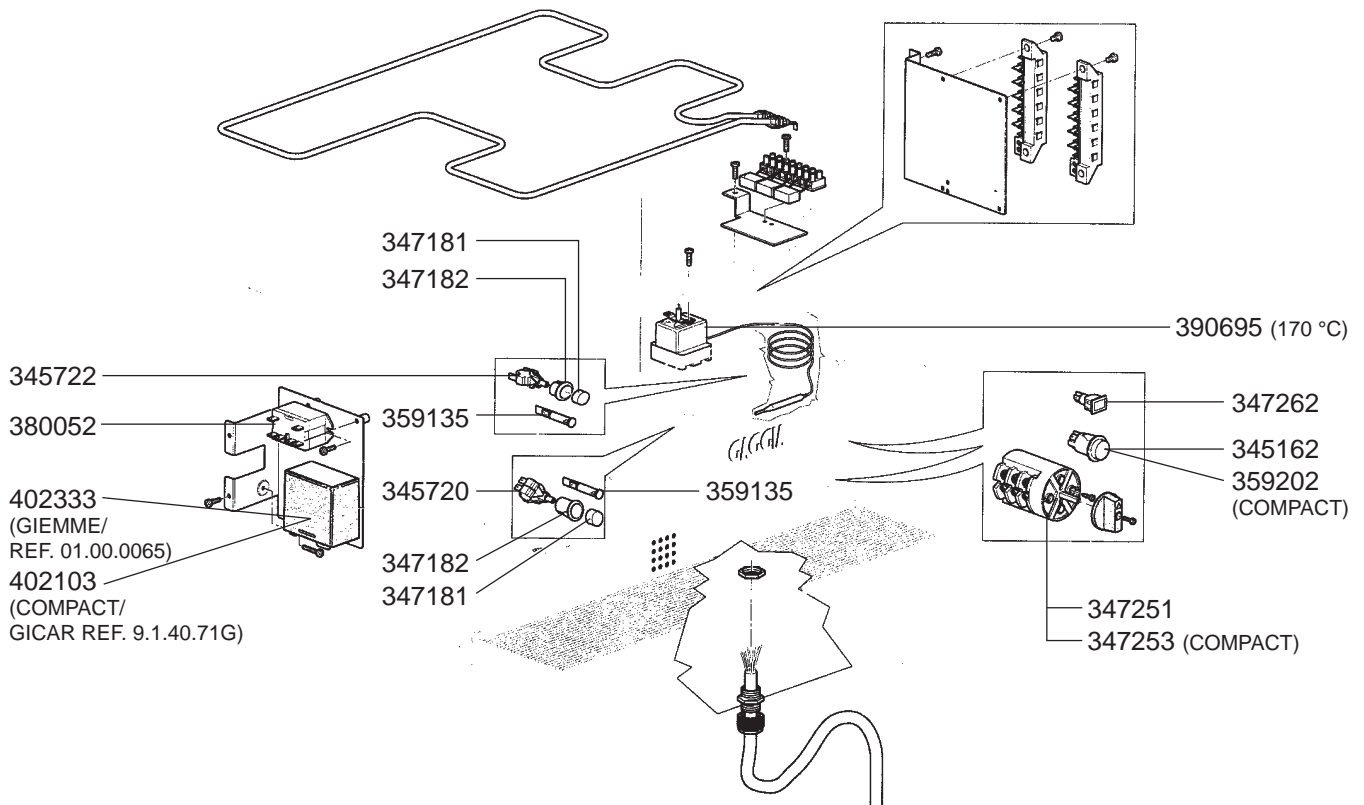

ELECTRICAL COMPONENTS XE EVOLUTION/XE EVOLUTION COMPACT