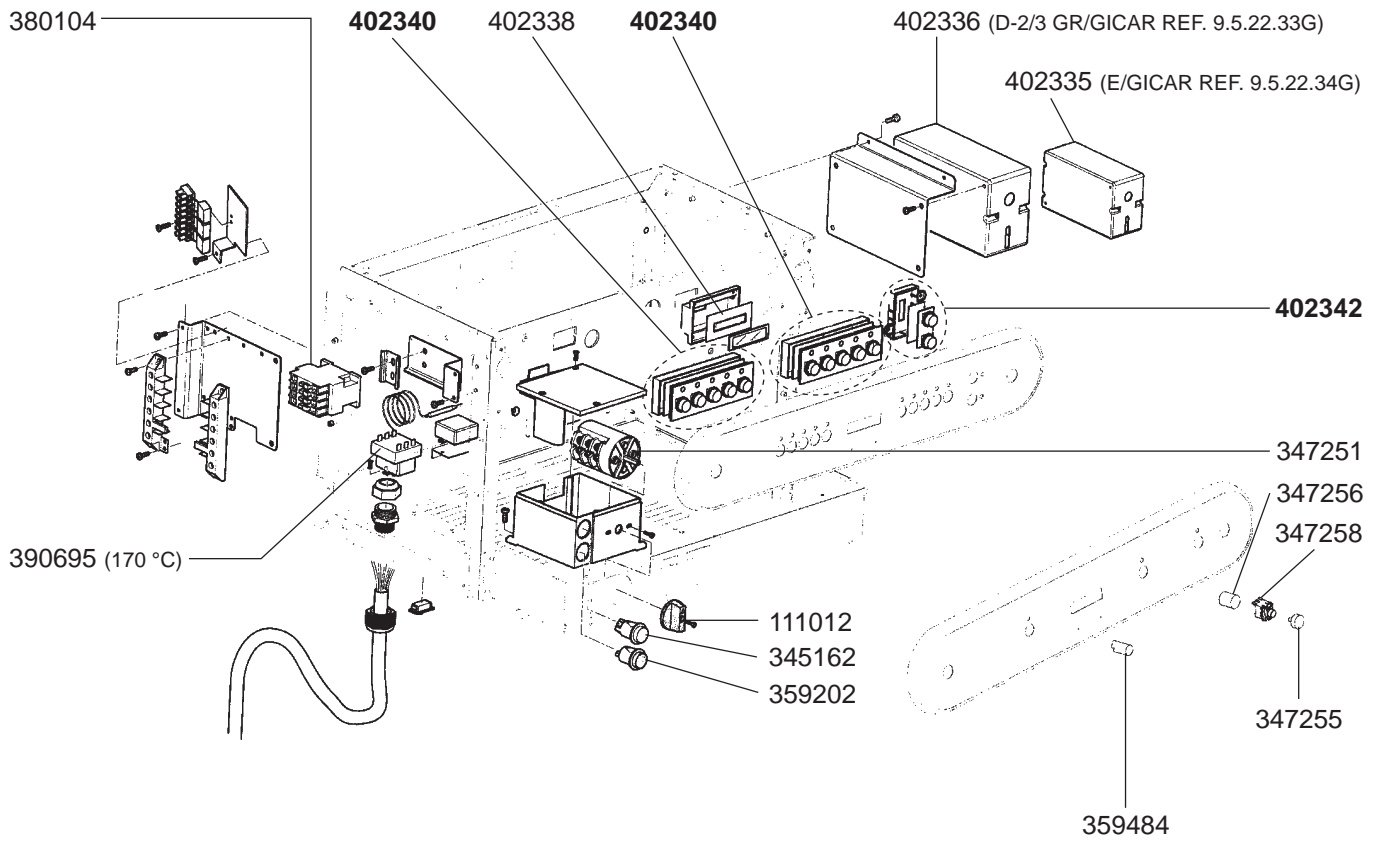

ELECTRICAL COMPONENTS DECO D-E