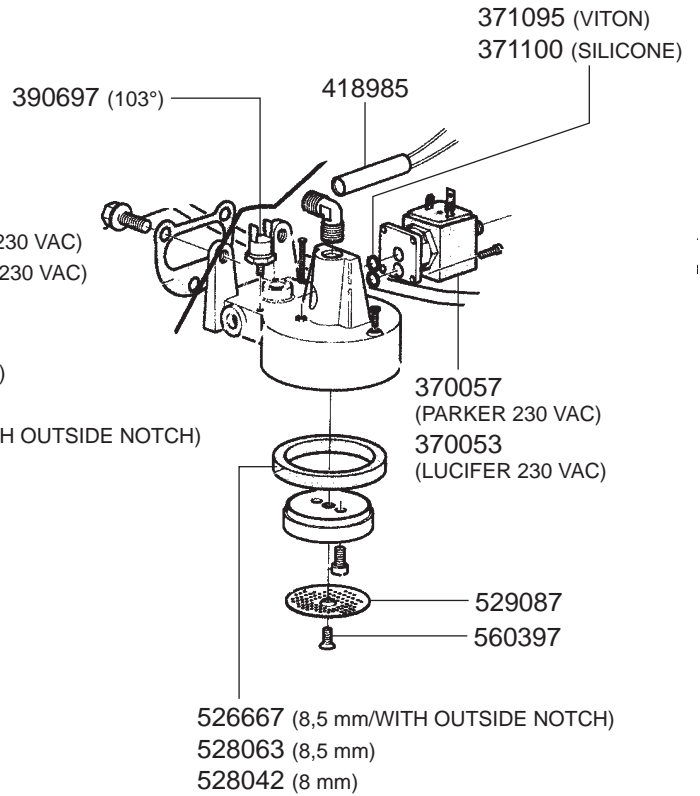

DECO D-E/GE-GD