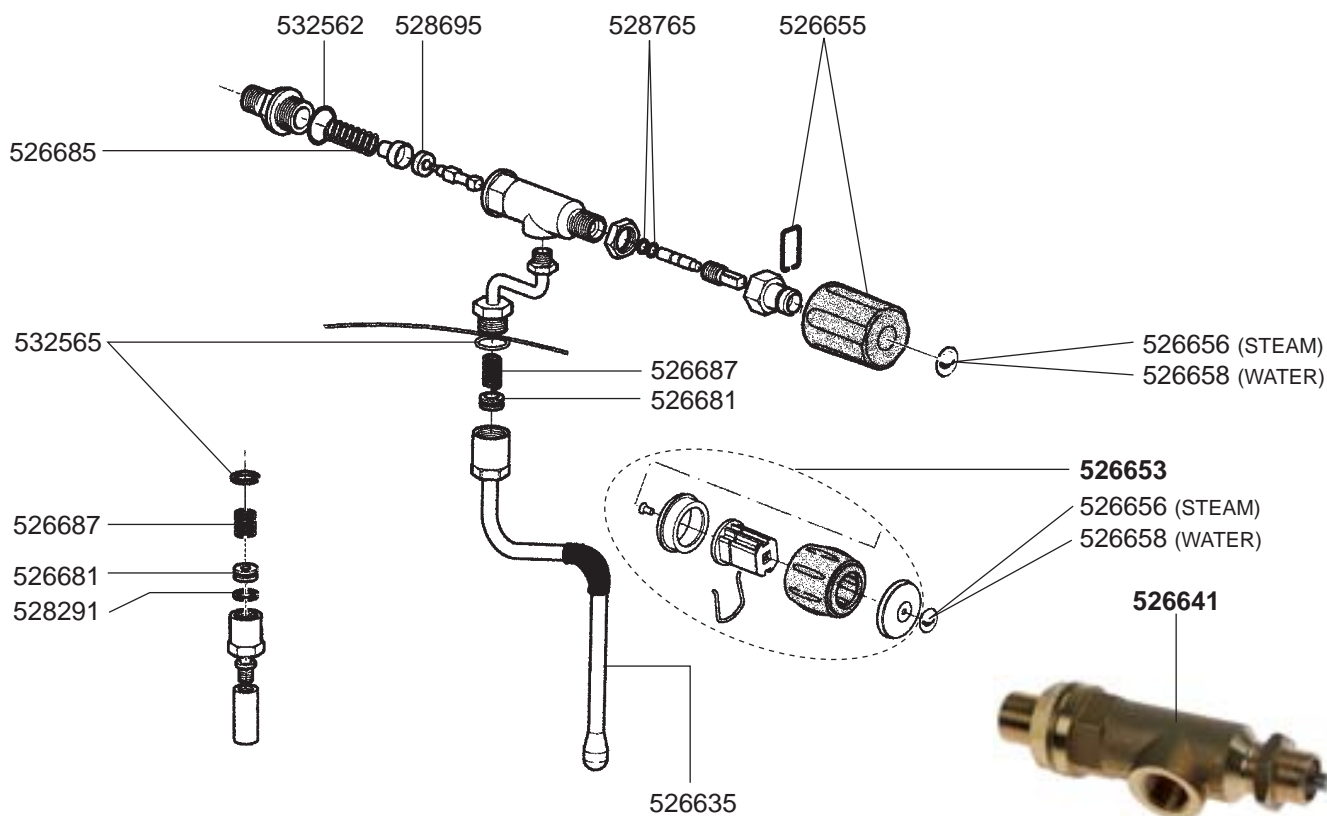

OLD MODEL FILTER HOLDERS

STEAM/WATER TAPS GE-GD

STEAM/WATER TAPS XE-XD EVOLUTION

STEAM/WATER TAPS DECO D-E

STEAM/WATER TAPS TS

OLD MODEL STEAM/WATER TAPS

Inlet VALVE GE-GD/XD-XE EVOLUTION

Inlet VALVE DECO D-E VARIOUS