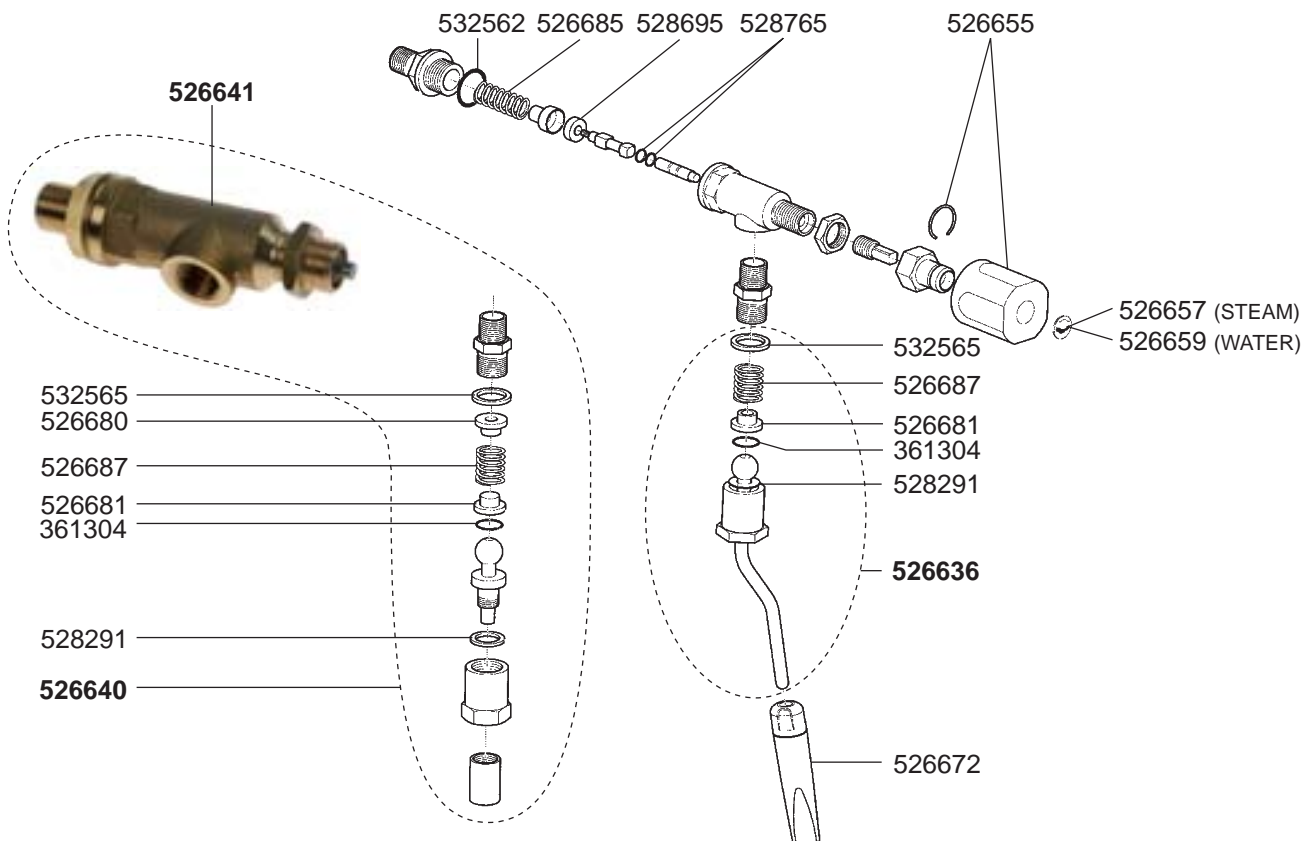

OLD MODEL FILTER HOLDERS

STEAM/WATER TAPS GE-GD

STEAM/WATER TAPS XE-XD EVOLUTION

STEAM/WATER TAPS DECO D-E

STEAM/WATER TAPS TS

OLD MODEL STEAM/WATER TAPS

Inlet VALVE GE-GD/XD-XE EVOLUTION

Inlet VALVE DECO D-E VARIOUS