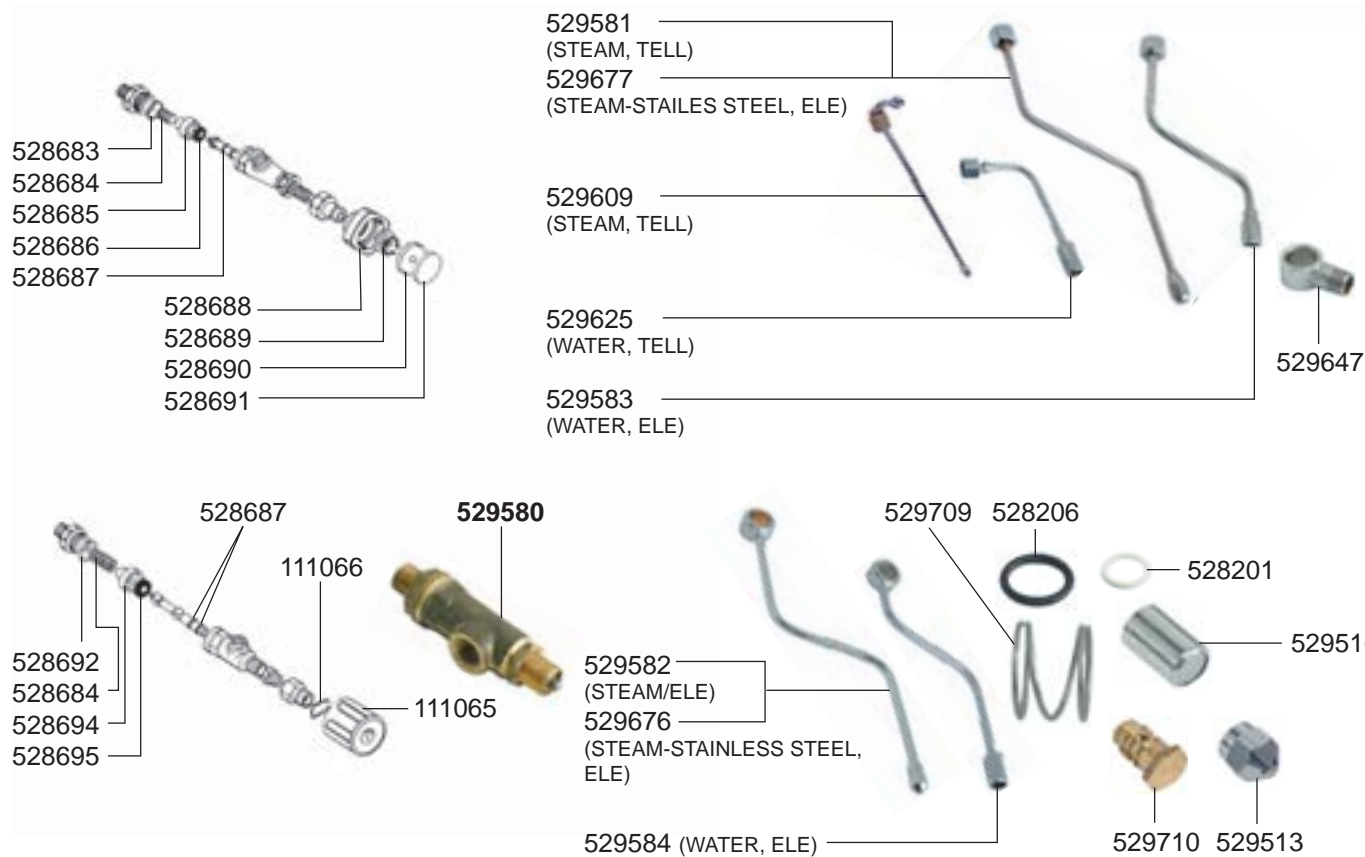

OLD MODEL FILTER HOLDERS

STEAM/WATER TAPS GE-GD

STEAM/WATER TAPS XE-XD EVOLUTION

STEAM/WATER TAPS DECO D-E

STEAM/WATER TAPS TS

OLD MODEL STEAM/WATER TAPS

Inlet VALVE GE-GD/XD-XE EVOLUTION

Inlet VALVE DECO D-E VARIOUS