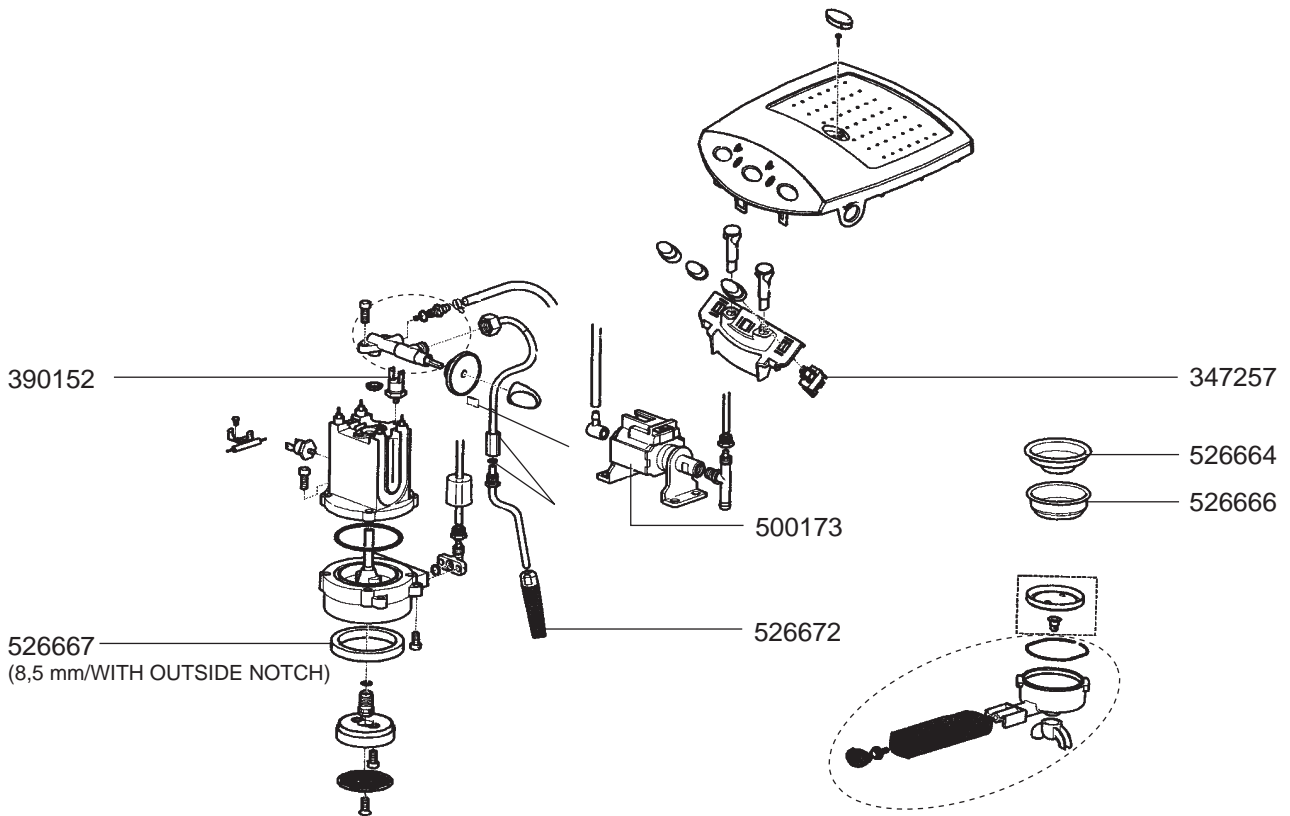

ELECTRICAL COMPONENTS EVOLUTION ESPRESSO