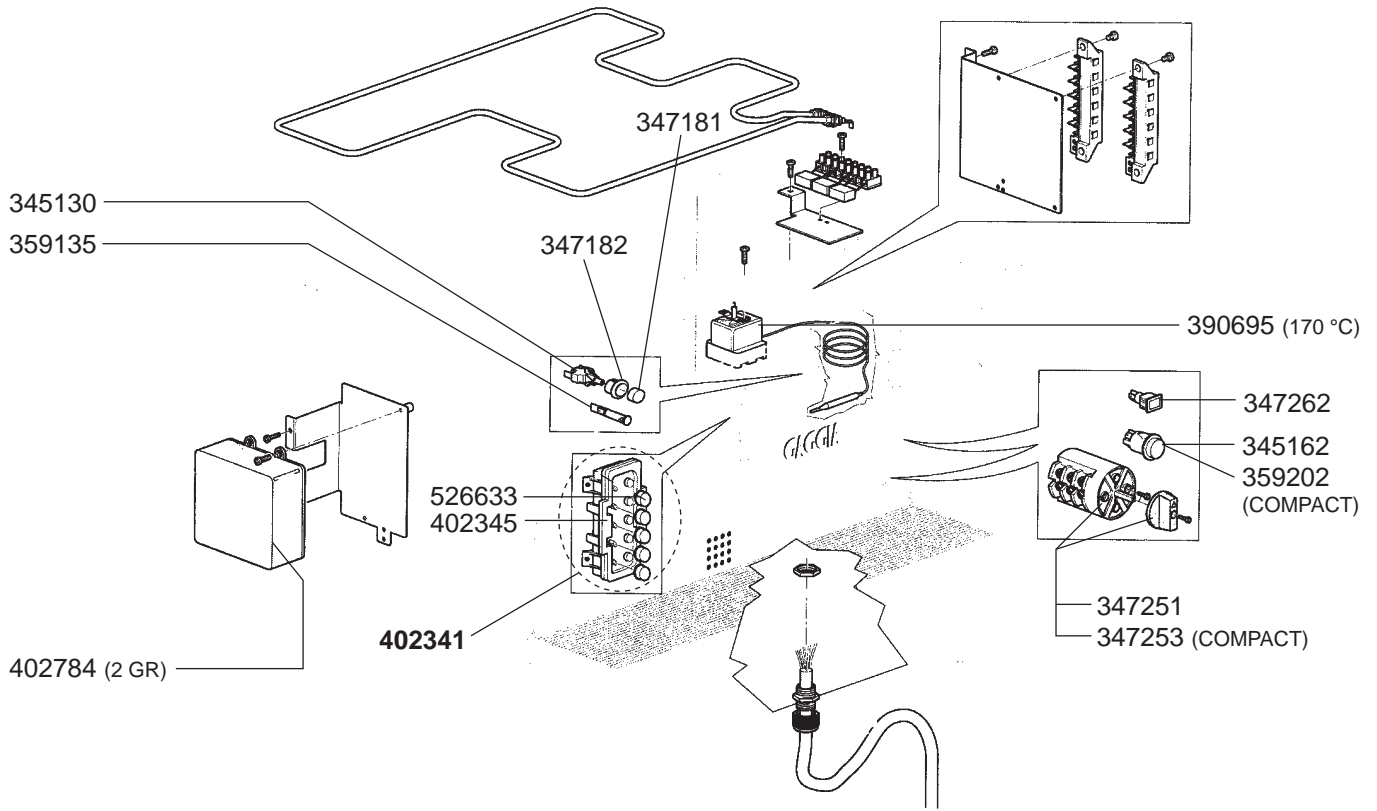

ELECTRICAL COMPONENTS XD EVOLUTION/XD EVOLUTION COMPACT