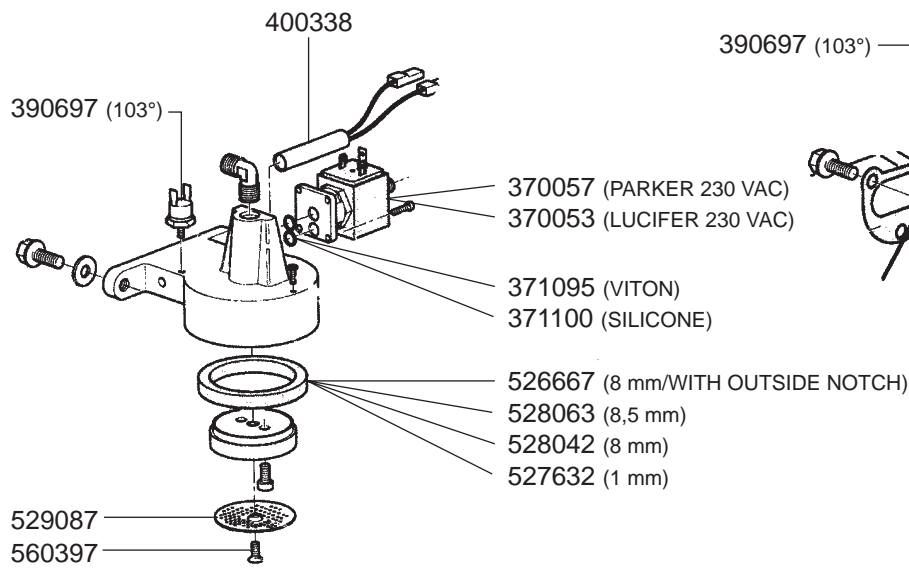

GROUP XE-XD EVOLUTION/DECO D-E/GE-GD

XE-XD EVOLUTION