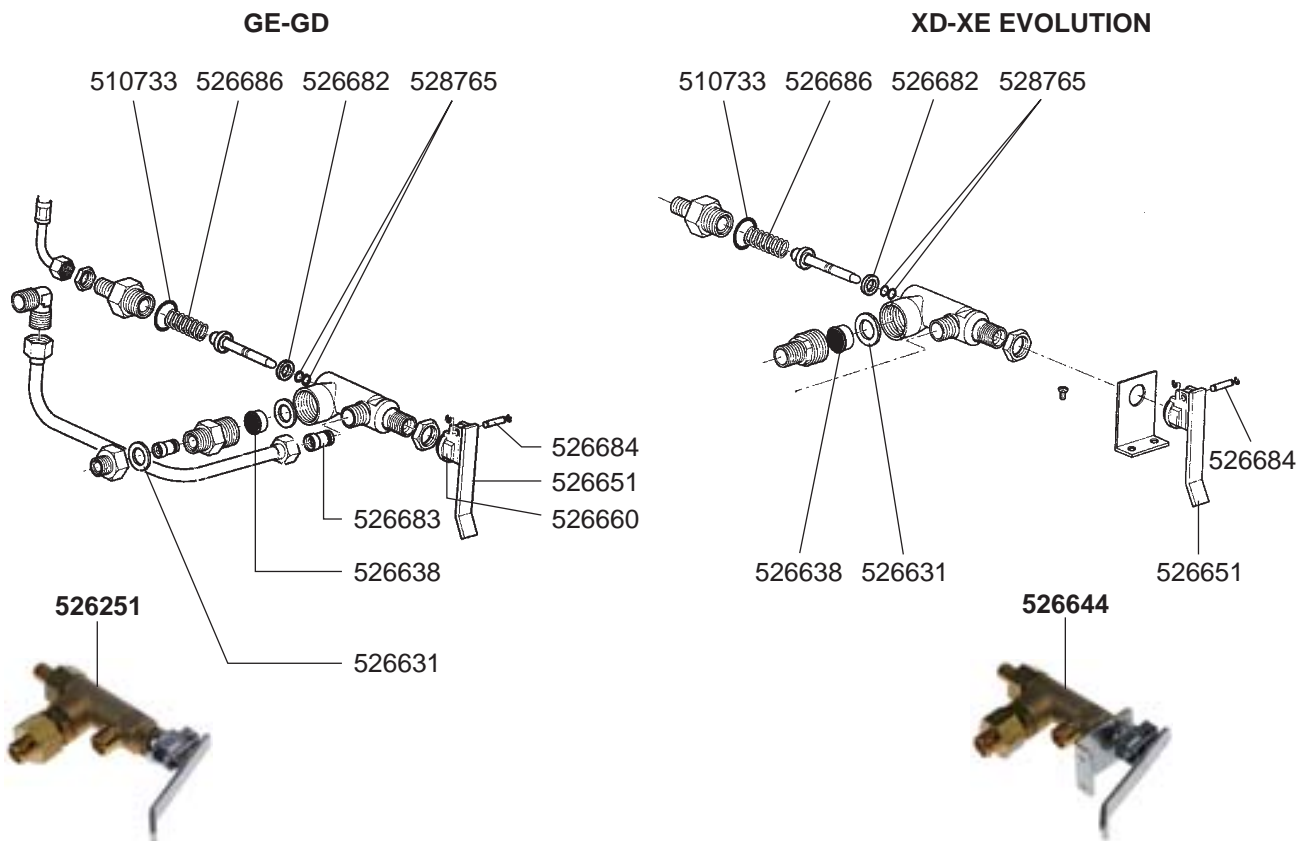

OLD MODEL FILTER HOLDERS

STEAM/WATER TAPS GE-GD

STEAM/WATER TAPS XE-XD EVOLUTION

STEAM/WATER TAPS DECO D-E

STEAM/WATER TAPS TS

OLD MODEL STEAM/WATER TAPS

Inlet VALVE GE-GD/XD-XE EVOLUTION

Inlet VALVE DECO D-E VARIOUS