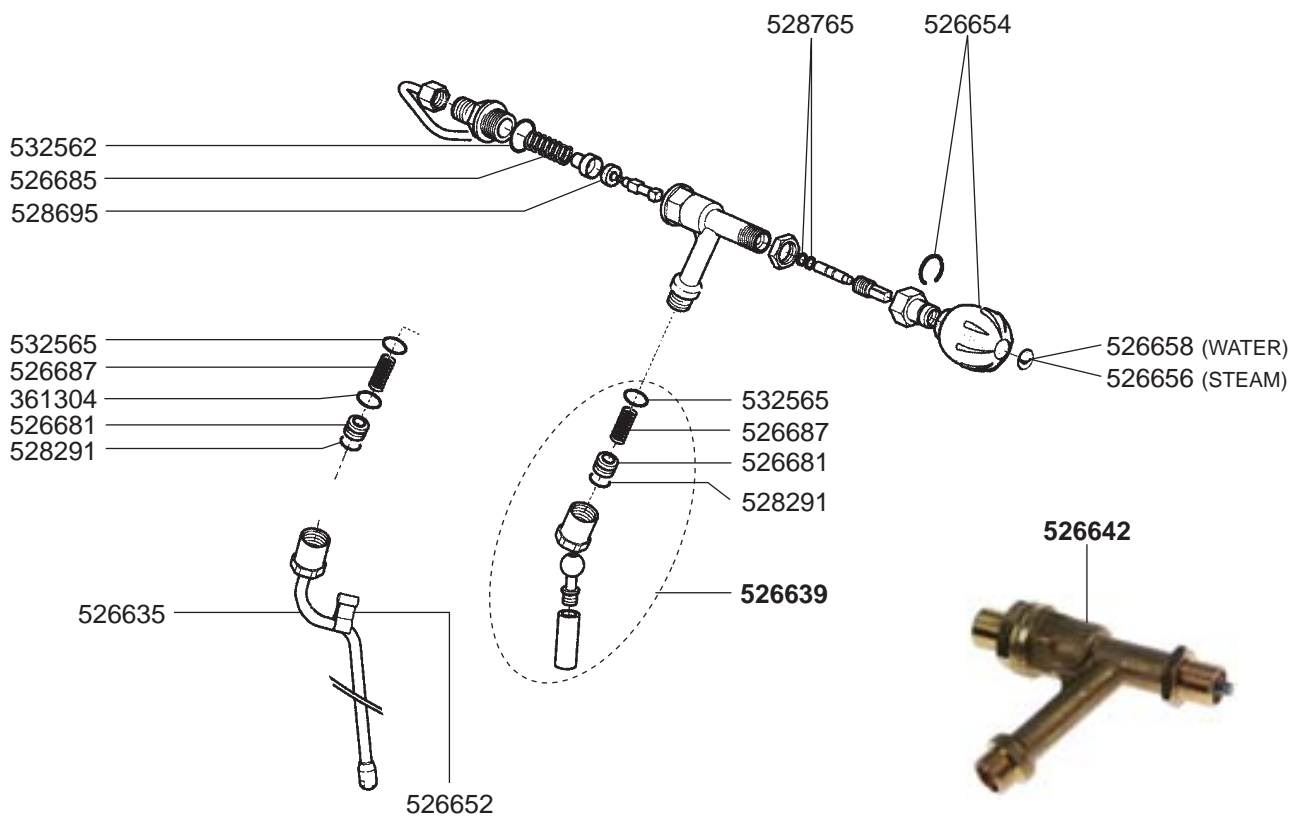

OLD MODEL FILTER HOLDERS

STEAM/WATER TAPS GE-GD

STEAM/WATER TAPS XE-XD EVOLUTION

STEAM/WATER TAPS DECO D-E

STEAM/WATER TAPS TS

OLD MODEL STEAM/WATER TAPS

Inlet VALVE GE-GD/XD-XE EVOLUTION

Inlet VALVE DECO D-E VARIOUS