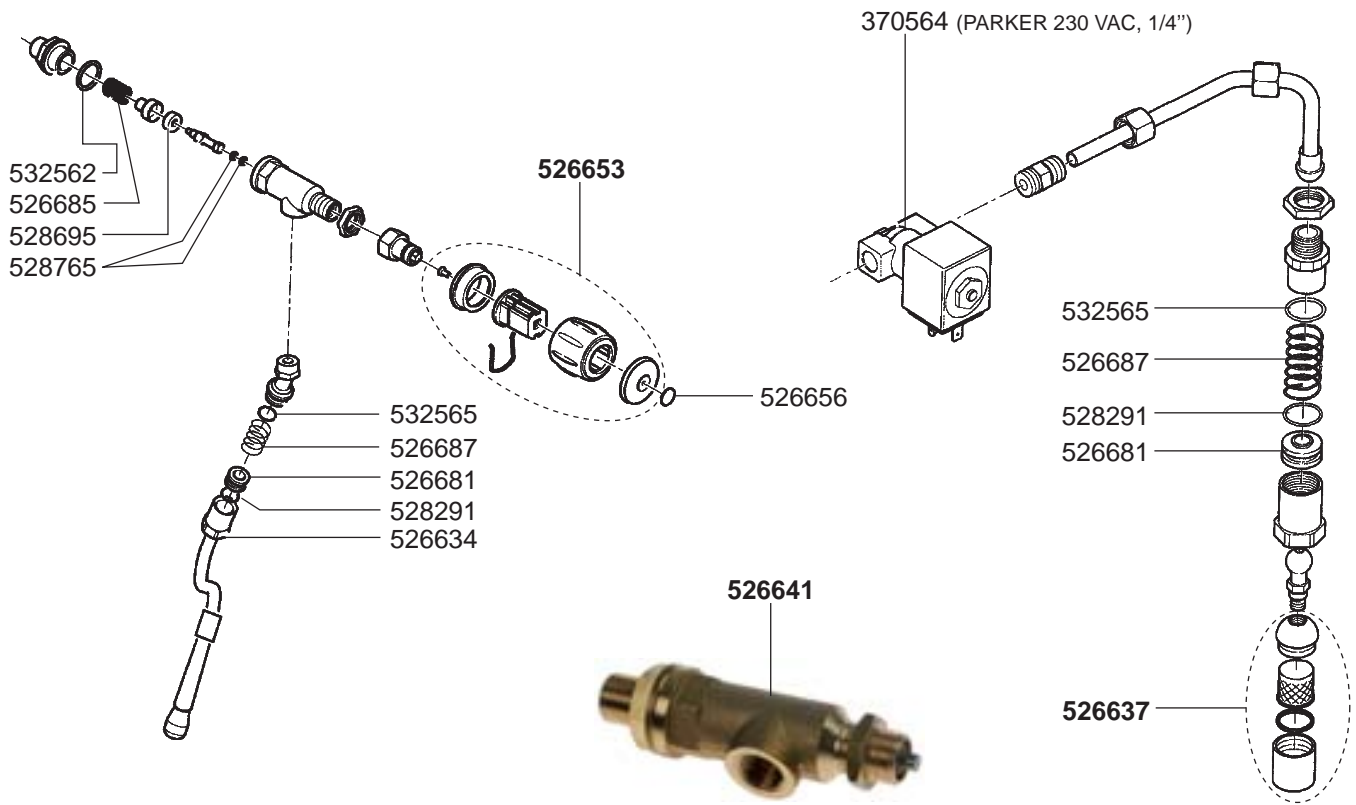

OLD MODEL FILTER HOLDERS

STEAM/WATER TAPS GE-GD

STEAM/WATER TAPS XE-XD EVOLUTION

STEAM/WATER TAPS DECO D-E

STEAM/WATER TAPS TS

OLD MODEL STEAM/WATER TAPS

Inlet VALVE GE-GD/XD-XE EVOLUTION

Inlet VALVE DECO D-E VARIOUS