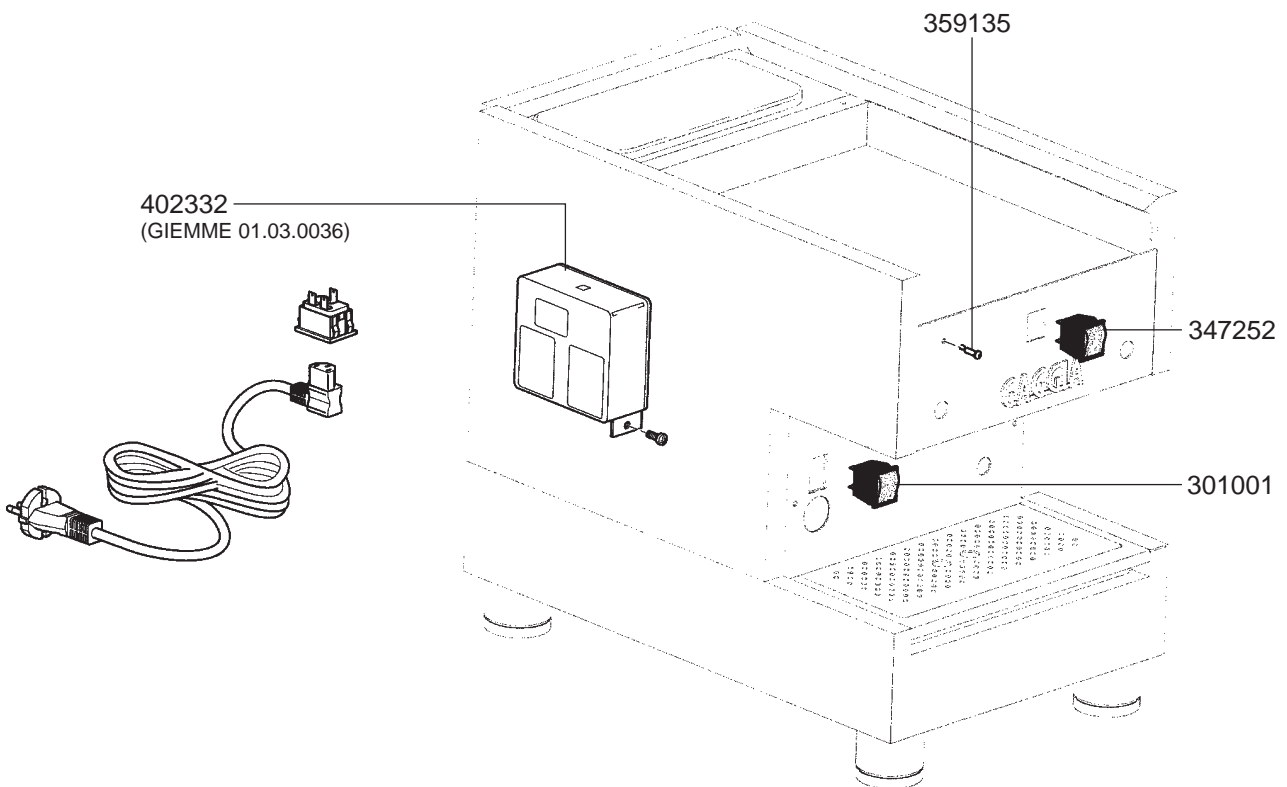

ELECTRICAL COMPONENTS TS