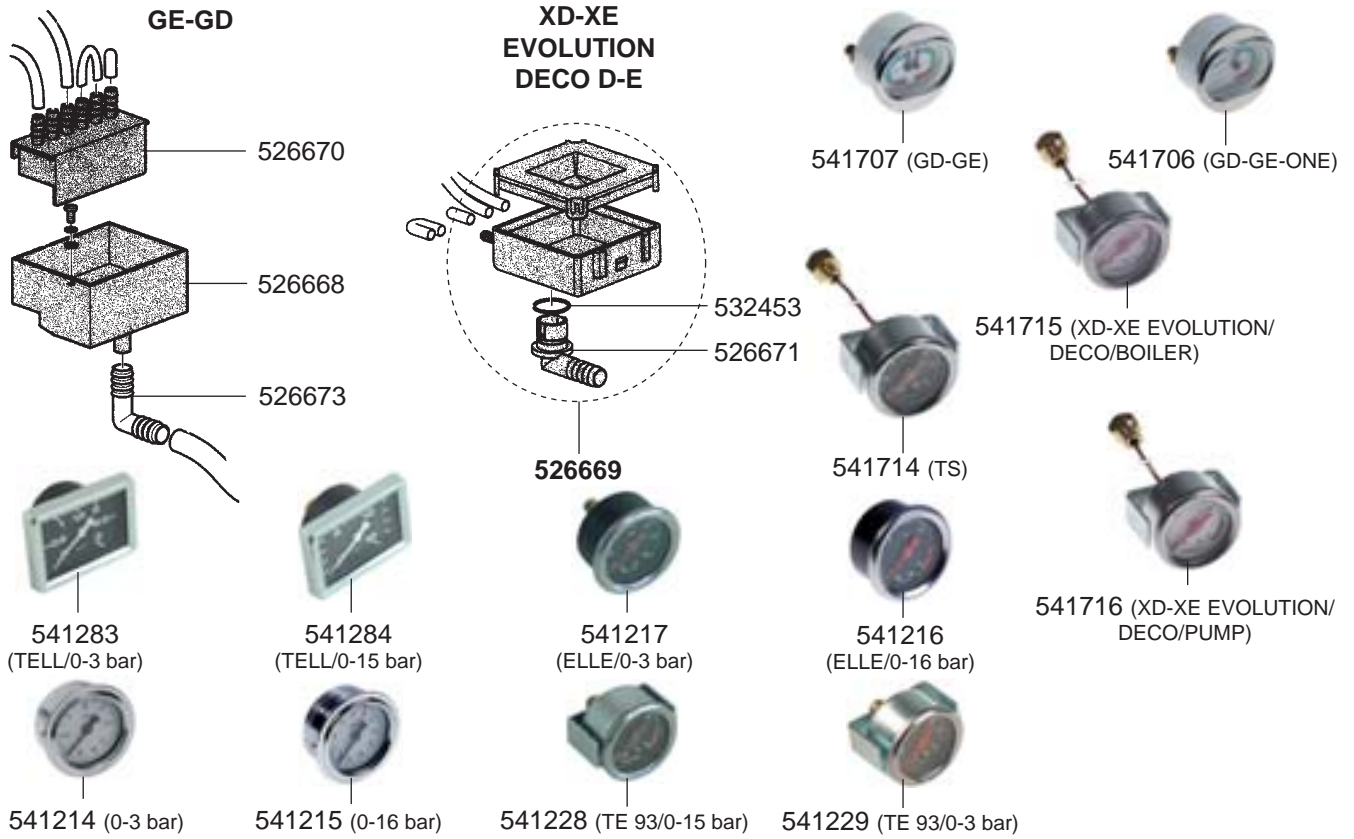

LEVEL INDICATOR GE-GD/XD-XE EVOLUTION/DECO

BOILER XD-XE EVOLUTION/DECO D-E/GE-GD/TS VARIOUS

BOILER OLD MODELS VARIOUS

1 DRIP TRAYS/MANOMETERS

ELECTRICAL COMPONENTS GD/GD COMPACT

ELECTRICAL COMPONENTS GE/GE COMPACT