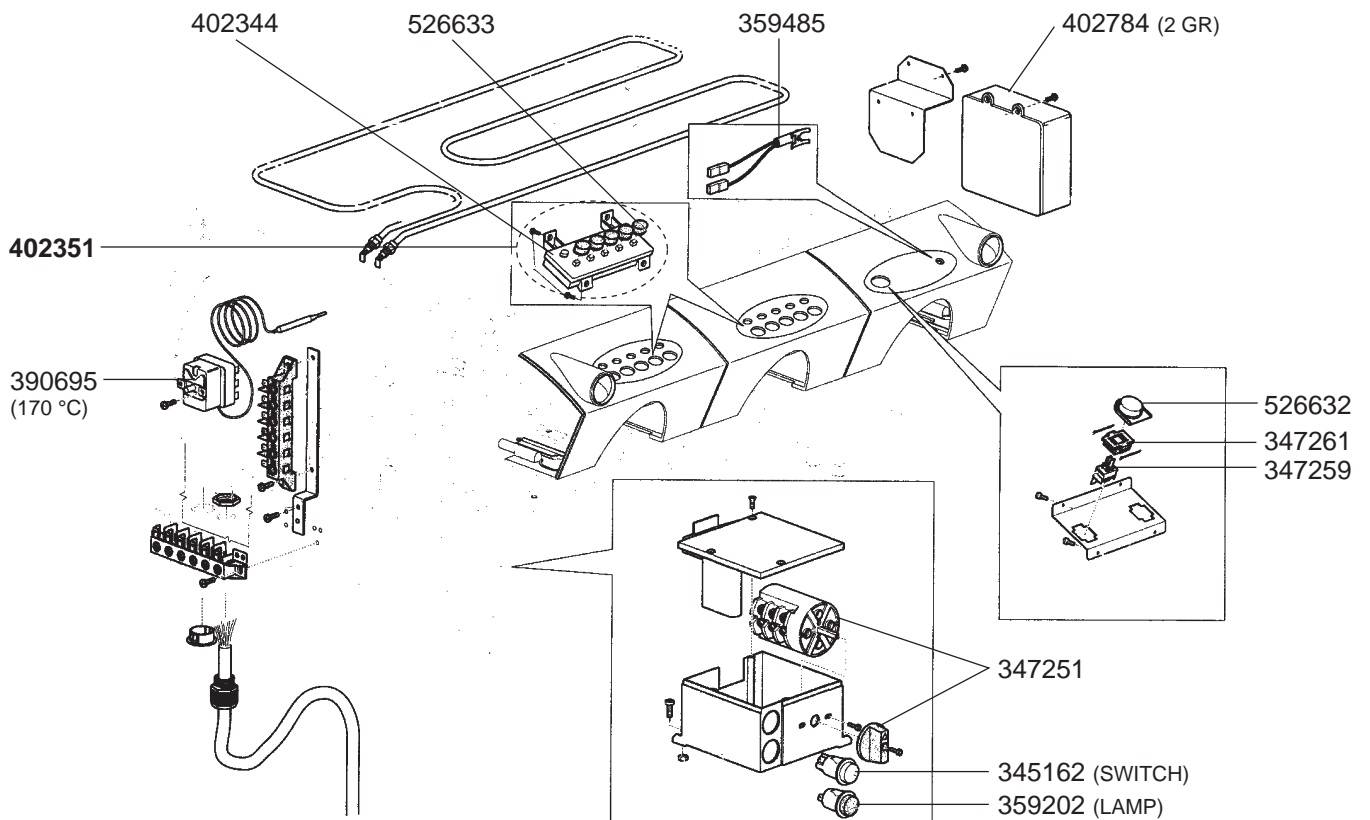

LEVEL INDICATOR GE-GD/XD-XE EVOLUTION/DECO

BOILER XD-XE EVOLUTION/DECO D-E/GE-GD/TS VARIOUS

BOILER OLD MODELS VARIOUS

1 DRIP TRAYS/MANOMETERS

ELECTRICAL COMPONENTS GD/GD COMPACT

ELECTRICAL COMPONENTS GE/GE COMPACT