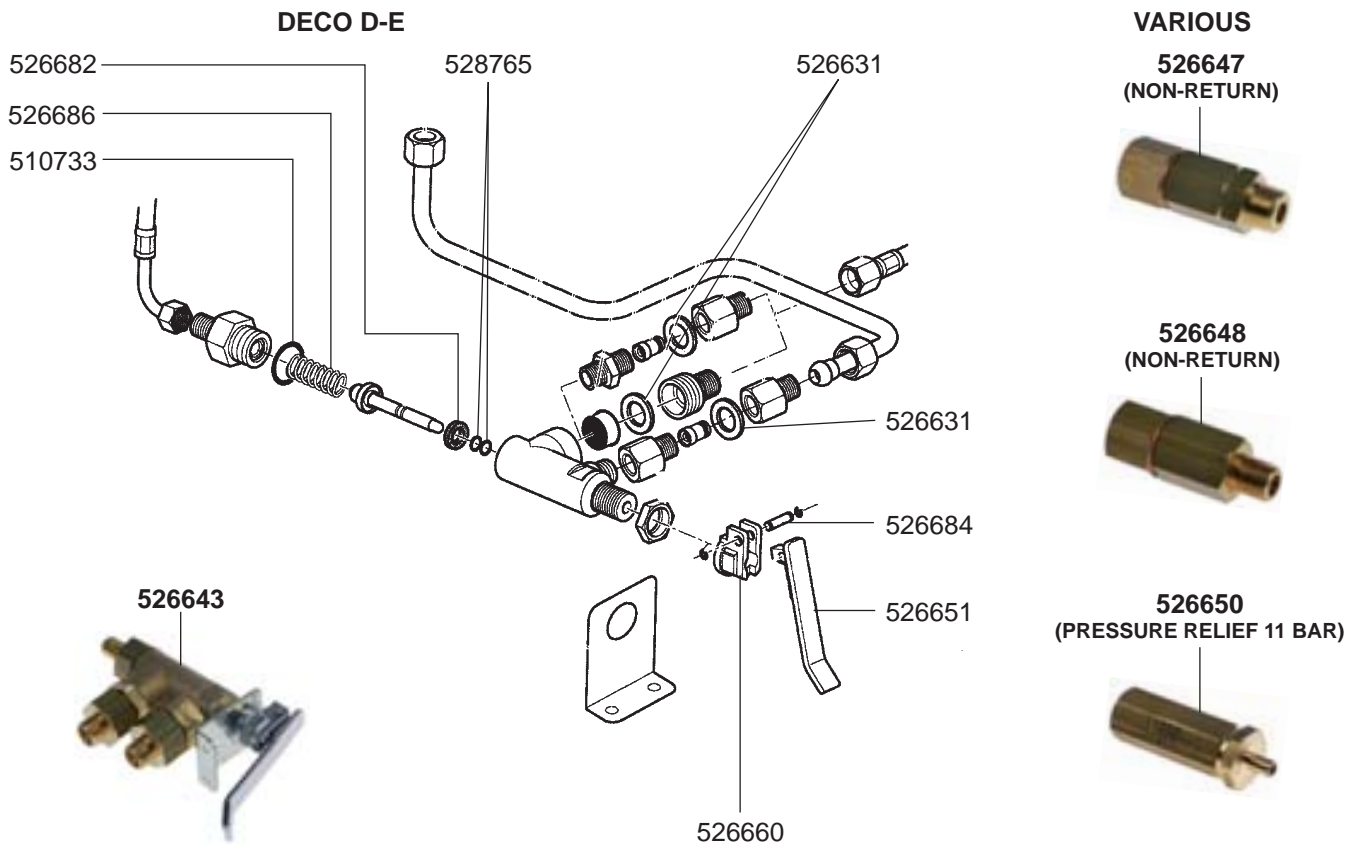

OLD MODEL FILTER HOLDERS

STEAM/WATER TAPS GE-GD

STEAM/WATER TAPS XE-XD EVOLUTION

STEAM/WATER TAPS DECO D-E

STEAM/WATER TAPS TS

OLD MODEL STEAM/WATER TAPS

Inlet VALVE GE-GD/XD-XE EVOLUTION

Inlet VALVE DECO D-E VARIOUS