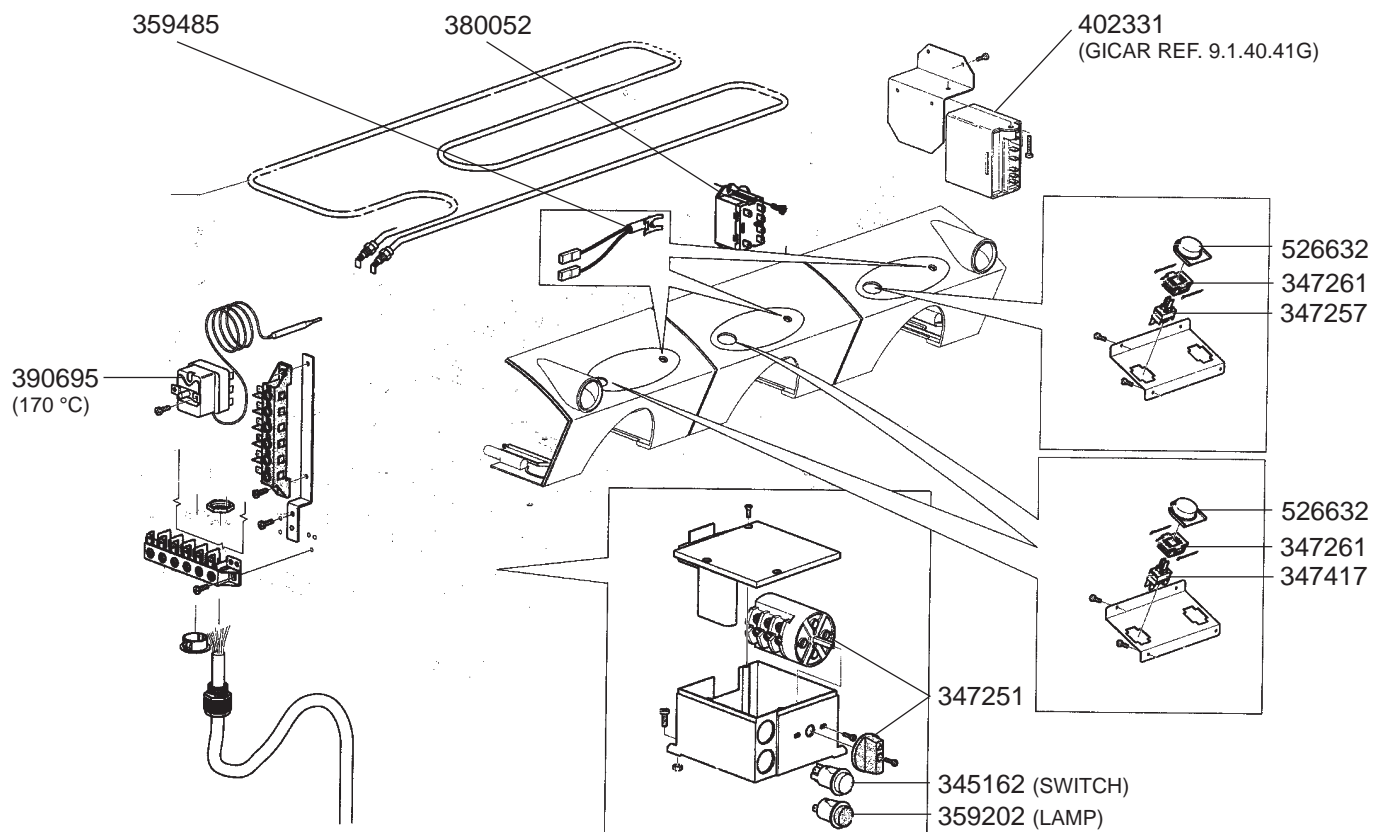

LEVEL INDICATOR GE-GD/XD-XE EVOLUTION/DECO

BOILER XD-XE EVOLUTION/DECO D-E/GE-GD/TS VARIOUS

BOILER OLD MODELS VARIOUS

1 DRIP TRAYS/MANOMETERS

ELECTRICAL COMPONENTS GD/GD COMPACT

ELECTRICAL COMPONENTS GE/GE COMPACT