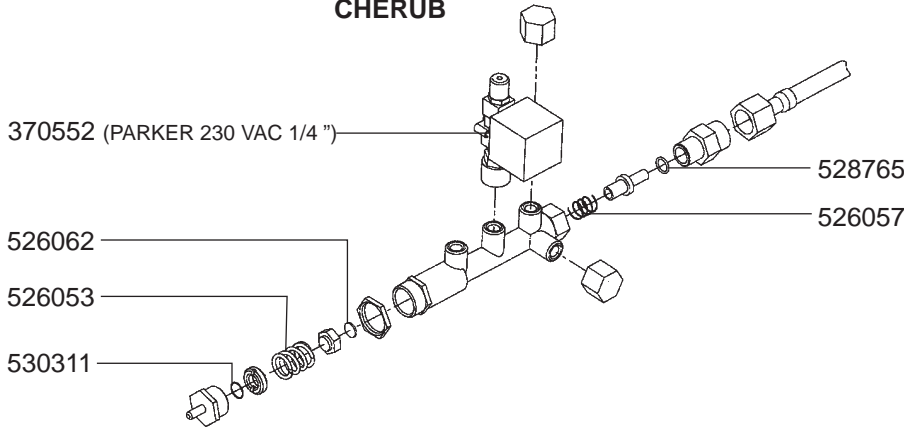

VALVES CLASSIC/CONTEMPO/BAMBINO/CHERUB

CLASSIC / CONTEMPO / BAMBINO

CHERUB

VALVES HEAVENLY - LEVEL INDICATOR

HEAVENLY