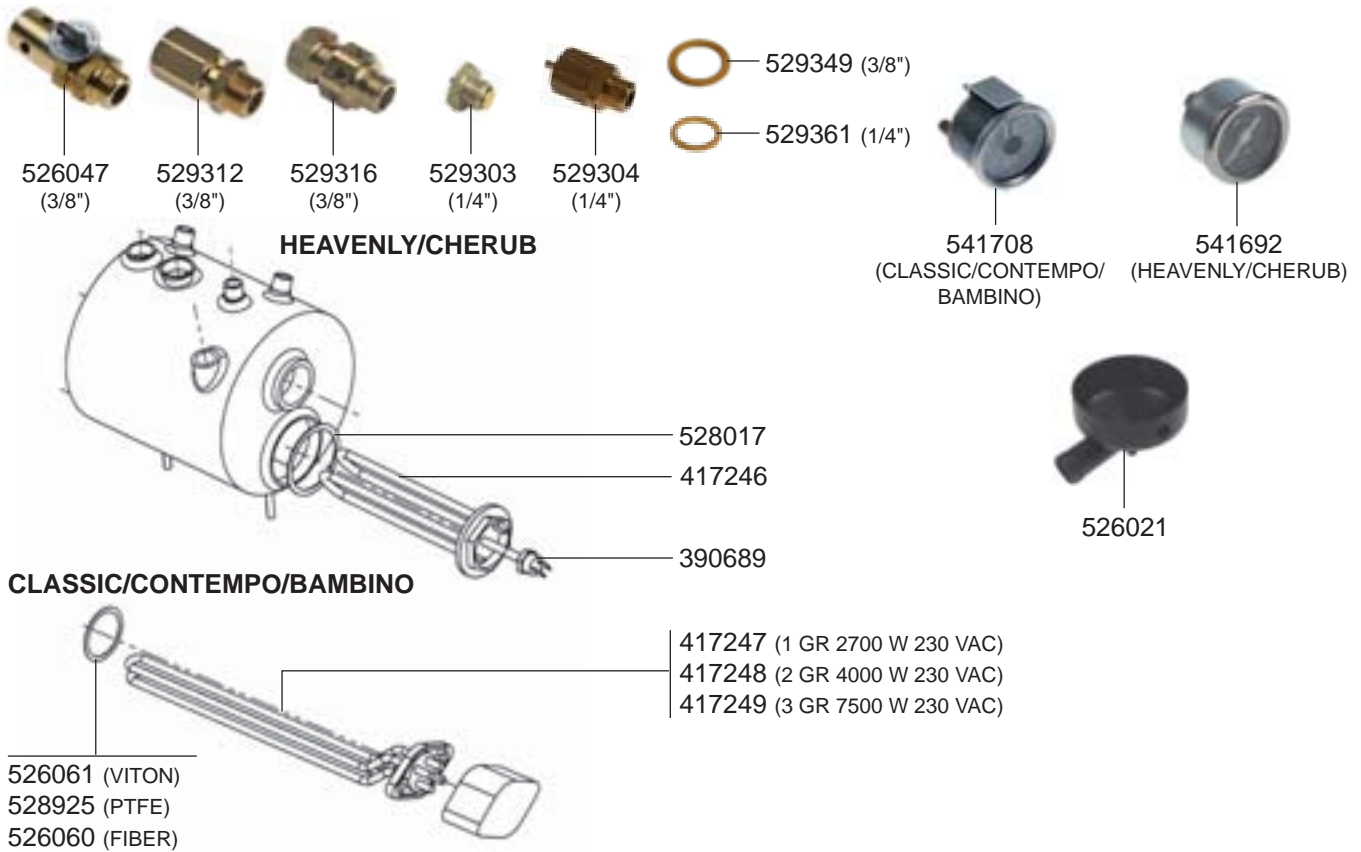

BOILER VARIOUS