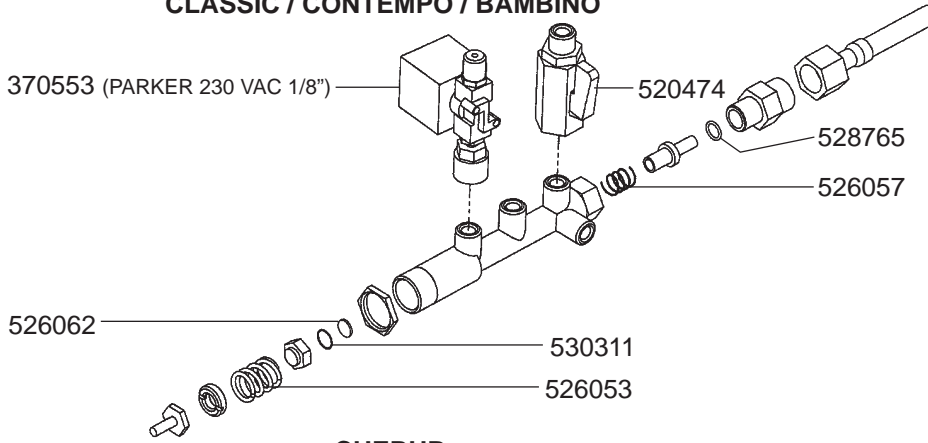

VALVES CLASSIC/CONTEMPO/BAMBINO/CHERUB

CLASSIC / CONTEMPO / BAMBINO