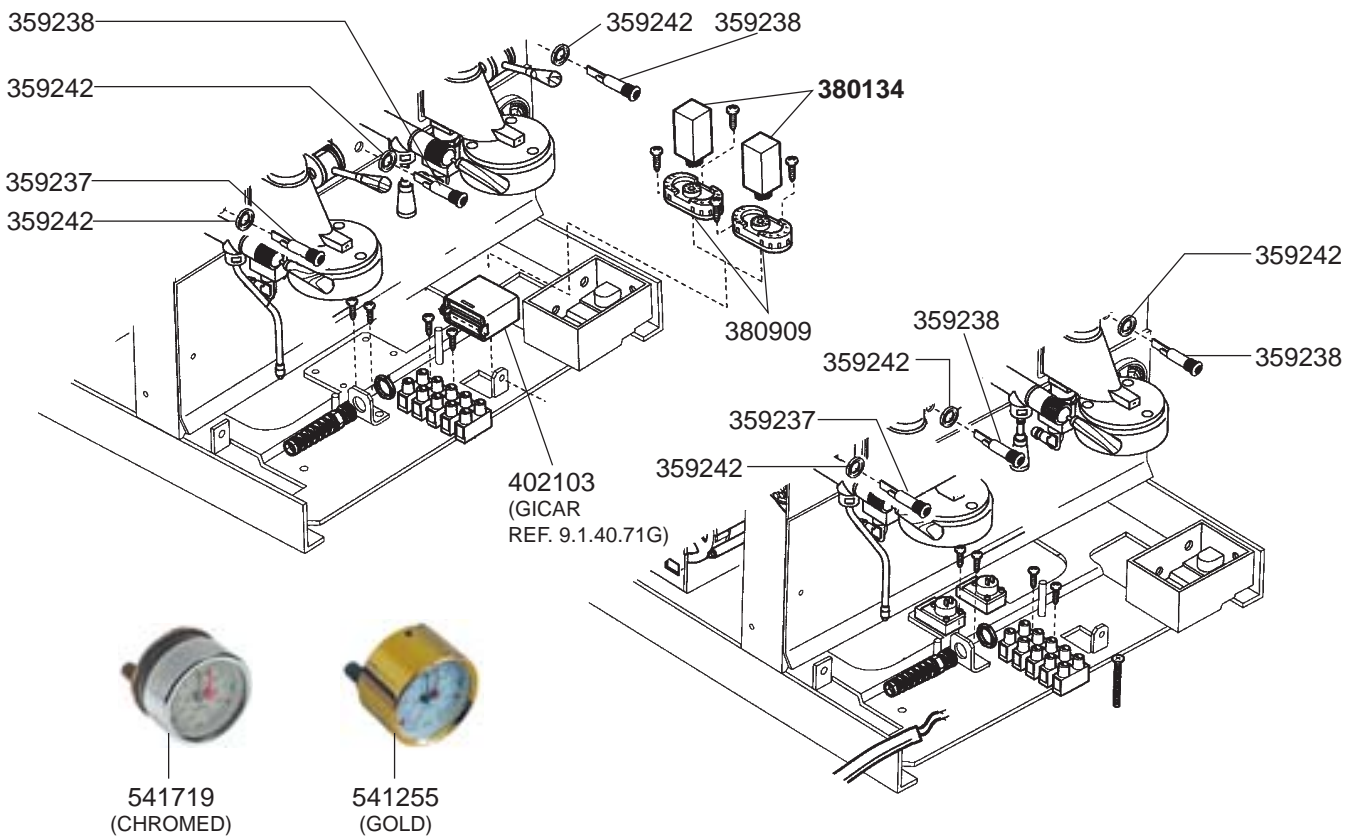

ELECTRICAL COMPONENTS SIXTIES