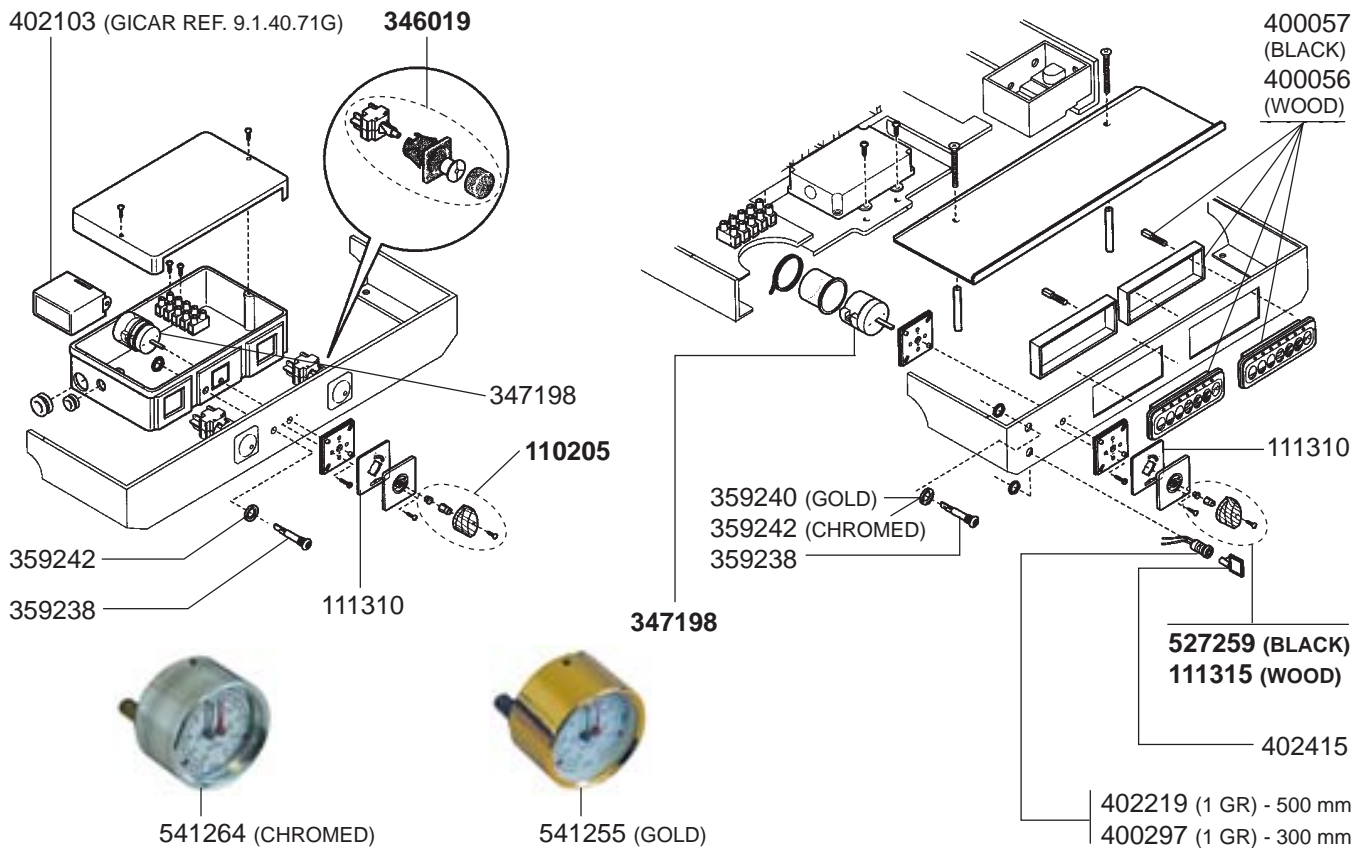

STEAM/WATER TAPS

STEAM/WATER TAPS/LEVEL INDICATOR/VALVES

STEAM/WATER TAPS/LEVEL INDICATOR HOME

S1, S1C, SX, SXC

ELEKTRA – ESPRESSO MACHINES

1
ESPRESSO MACHINES

BOILER/DRIP TRAY VARIOUS

ELECTRICAL COMPONENTS MODERN-GOLD

301040 (SWITCH)
301044
(PUSH BUTTON)

359237
(RED)

359238
(GREEN)

359240
(GOLD)

359242
(CHROMED)

417175
(800 W
230 VAC)

528182

400361
(OLD-00384035)