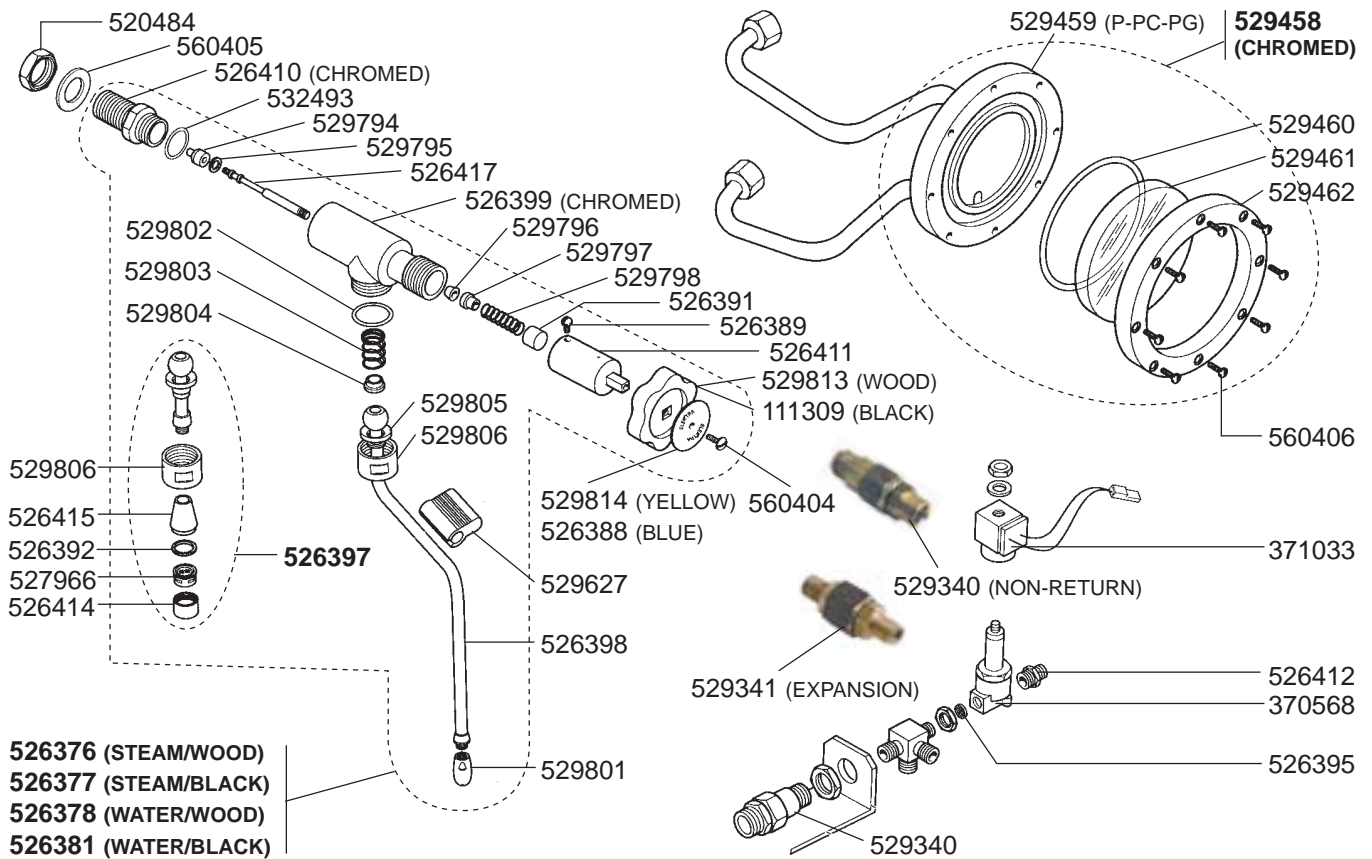

STEAM/WATER TAPS

STEAM/WATER TAPS/LEVEL INDICATOR/VALVES

STEAM/WATER TAPS/LEVEL INDICATOR HOME

S1, S1C, SX, SXC

ELEKTRA – ESPRESSO MACHINES

1
ESPRESSO MACHINES

BOILER/DRIP TRAY VARIOUS

ELECTRICAL COMPONENTS MODERN-GOLD

ELECTRICAL COMPONENTS BARLUME

ELECTRICAL COMPONENTS SIXTIES

ELECTRICAL COMPONENTS SIXTIES

ELECTRICAL COMPONENTS VARIOUS

ELECTRICAL COMPONENTS VARIOUS

390324

345722 (1 POLE)

345720 (2 POLES)

346020

346031

346032

346019

301001
(RED)

301060

301038 (GREEN)

301039 (RED)

301040 (SWITCH)
301044
(PUSH BUTTON)

359237
(RED)

359238
(GREEN)

359240
(GOLD)

359242
(CHROMED)

417175
(800 W
230 VAC)

528182

400361
(OLD-00384035)