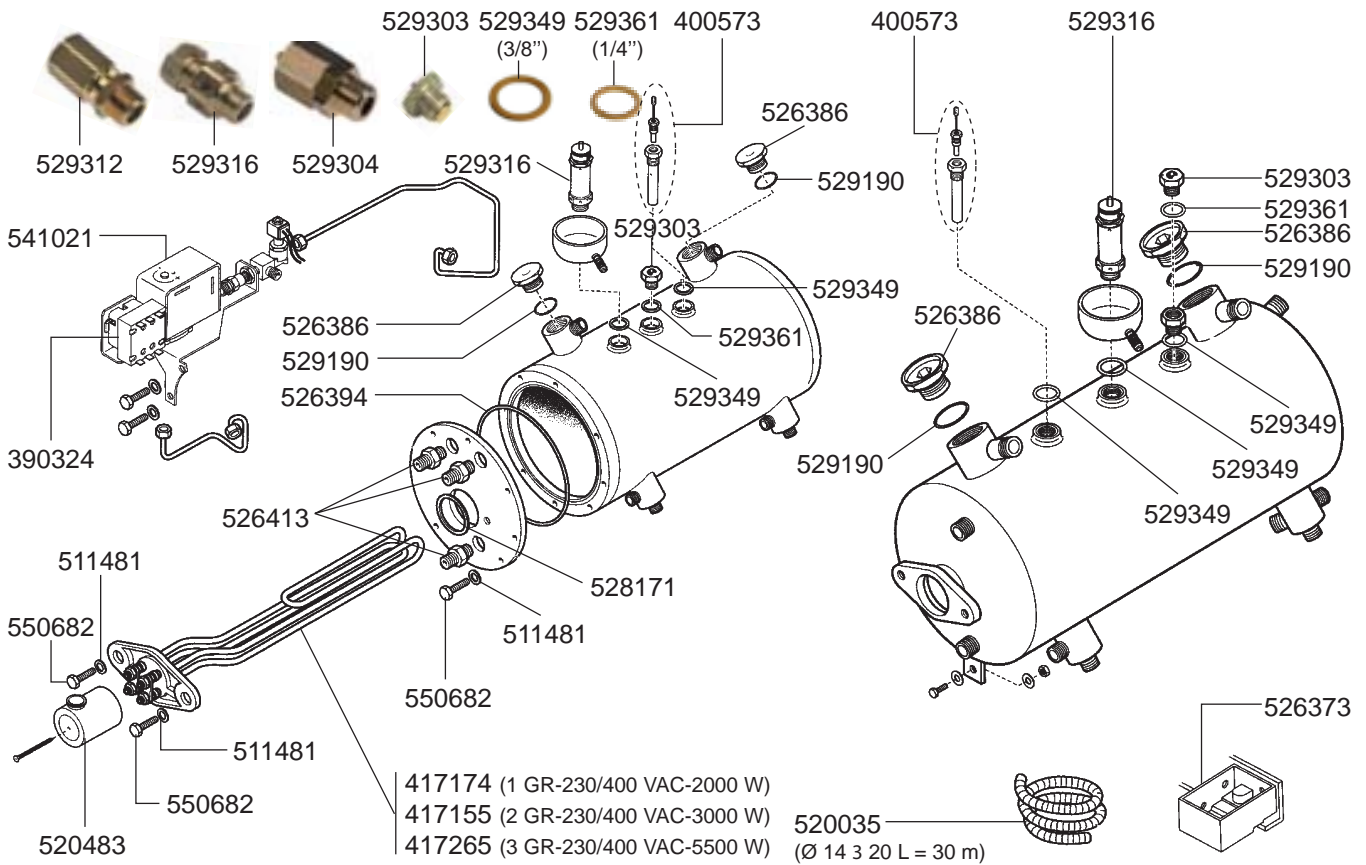

STEAM/WATER TAPS

STEAM/WATER TAPS/LEVEL INDICATOR/VALVES

STEAM/WATER TAPS/LEVEL INDICATOR HOME

S1, S1C, SX, SXC

ELEKTRA – ESPRESSO MACHINES

1
ESPRESSO MACHINES

BOILER/DRIP TRAY VARIOUS

ELECTRICAL COMPONENTS MODERN-GOLD

ELECTRICAL COMPONENTS BARLUME

ELECTRICAL COMPONENTS SIXTIES

ELECTRICAL COMPONENTS SIXTIES

ELECTRICAL COMPONENTS VARIOUS

ELECTRICAL COMPONENTS VARIOUS

390324

345722 (1 POLE)

345720 (2 POLES)

346020

346031

346032

346019

301001
(RED)

301060

301038 (GREEN)

301039 (RED)

301040 (SWITCH)
301044
(PUSH BUTTON)

359237
(RED)

359238
(GREEN)

359240
(GOLD)

359242
(CHROMED)

417175
(800 W
230 VAC)

528182

400361
(OLD-00384035)