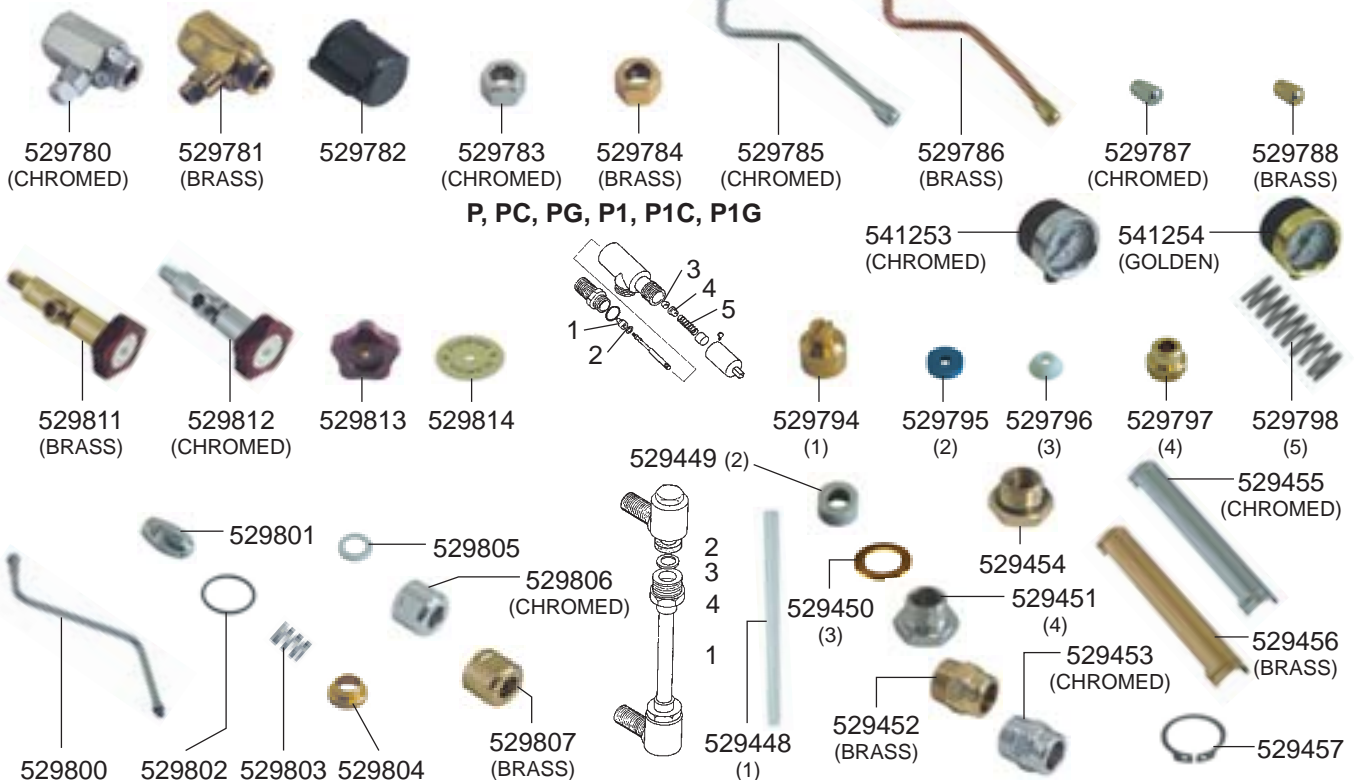

STEAM/WATER TAPS

STEAM/WATER TAPS/LEVEL INDICATOR/VALVES

STEAM/WATER TAPS/LEVEL INDICATOR HOME

S1, S1C, SX, SXC

ELEKTRA – ESPRESSO MACHINES

1
ESPRESSO MACHINES

BOILER/DRIP TRAY VARIOUS

ELECTRICAL COMPONENTS MODERN-GOLD

ELECTRICAL COMPONENTS BARLUME

ELECTRICAL COMPONENTS SIXTIES

ELECTRICAL COMPONENTS SIXTIES

ELECTRICAL COMPONENTS VARIOUS

ELECTRICAL COMPONENTS VARIOUS

390324

345722 (1 POLE)

345720 (2 POLES)

346020

346031

346032

346019

301001
(RED)

301060

301038 (GREEN)

301039 (RED)

301040 (SWITCH)
301044
(PUSH BUTTON)

359237
(RED)

359238
(GREEN)

359240
(GOLD)

359242
(CHROMED)

417175
(800 W
230 VAC)

528182

400361
(OLD-00384035)