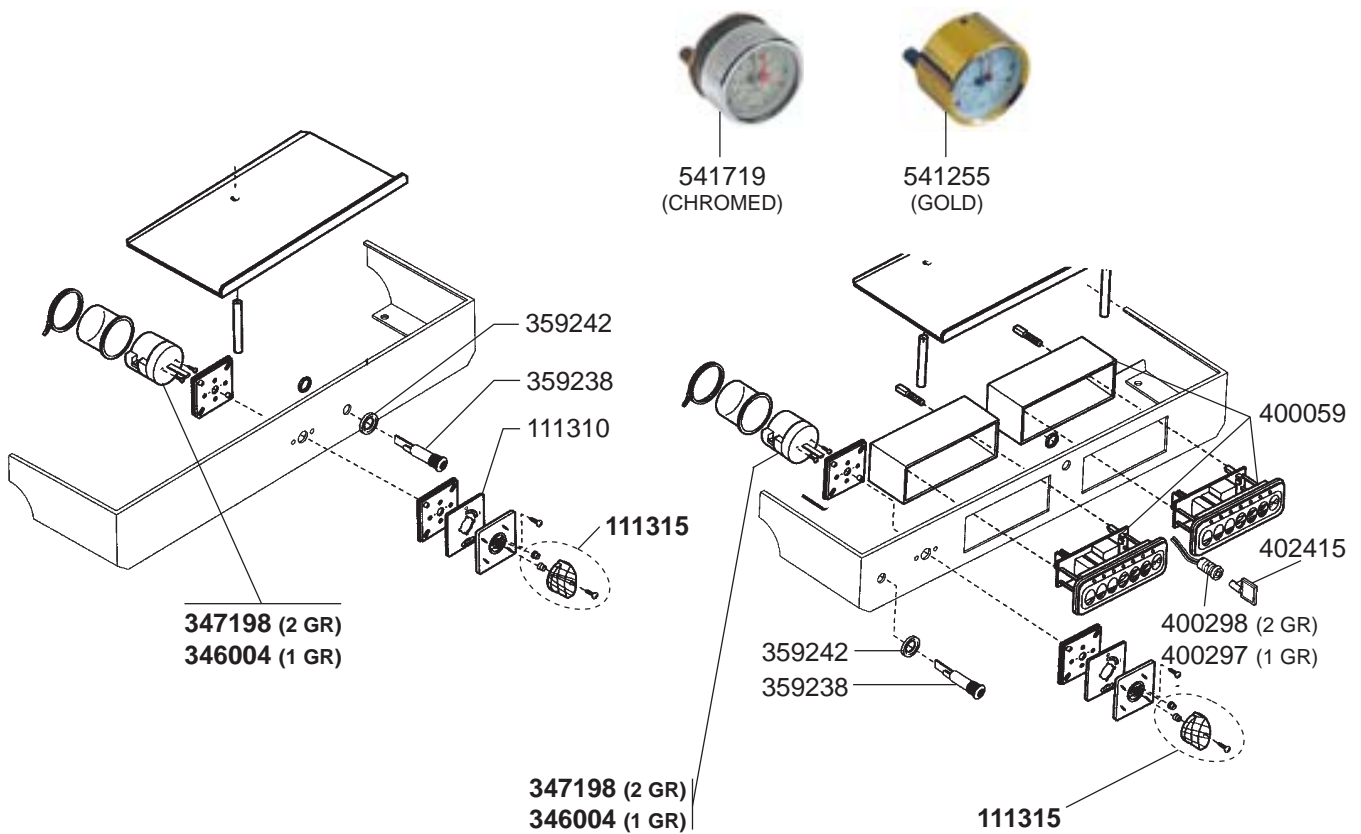

ELECTRICAL COMPONENTS SIXTIES