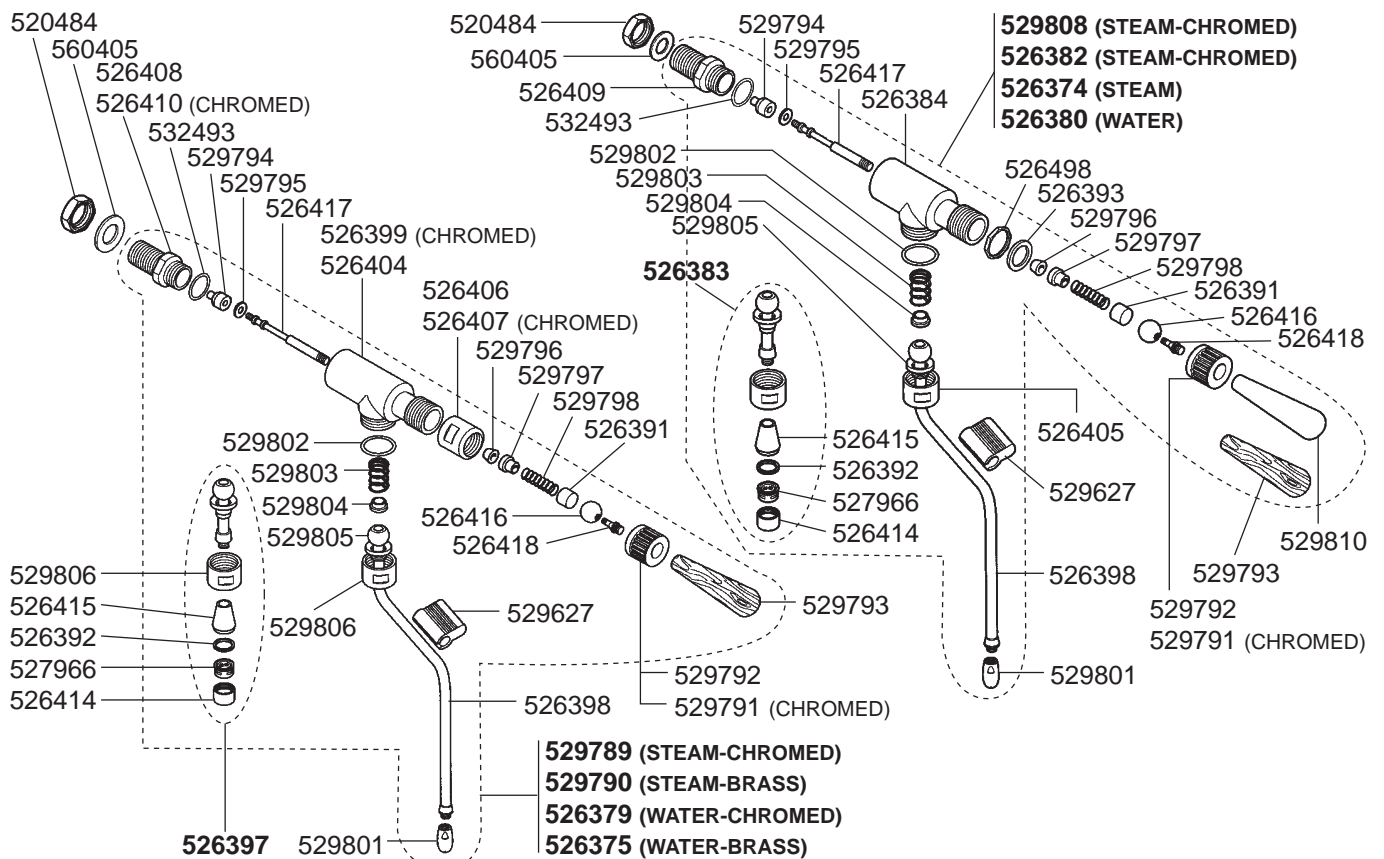

STEAM/WATER TAPS

STEAM/WATER TAPS/LEVEL INDICATOR/VALVES

STEAM/WATER TAPS/LEVEL INDICATOR HOME

S1, S1C, SX, SXC

ELEKTRA – ESPRESSO MACHINES

1
ESPRESSO MACHINES

BOILER/DRIP TRAY VARIOUS

ELECTRICAL COMPONENTS MODERN-GOLD

346020

346031

346032

346019

301001
(RED)

301060

301038 (GREEN)

301039 (RED)

301040 (SWITCH)
301044
(PUSH BUTTON)

359237
(RED)

359238
(GREEN)

359240
(GOLD)

359242
(CHROMED)

417175
(800 W
230 VAC)

528182

400361
(OLD-00384035)