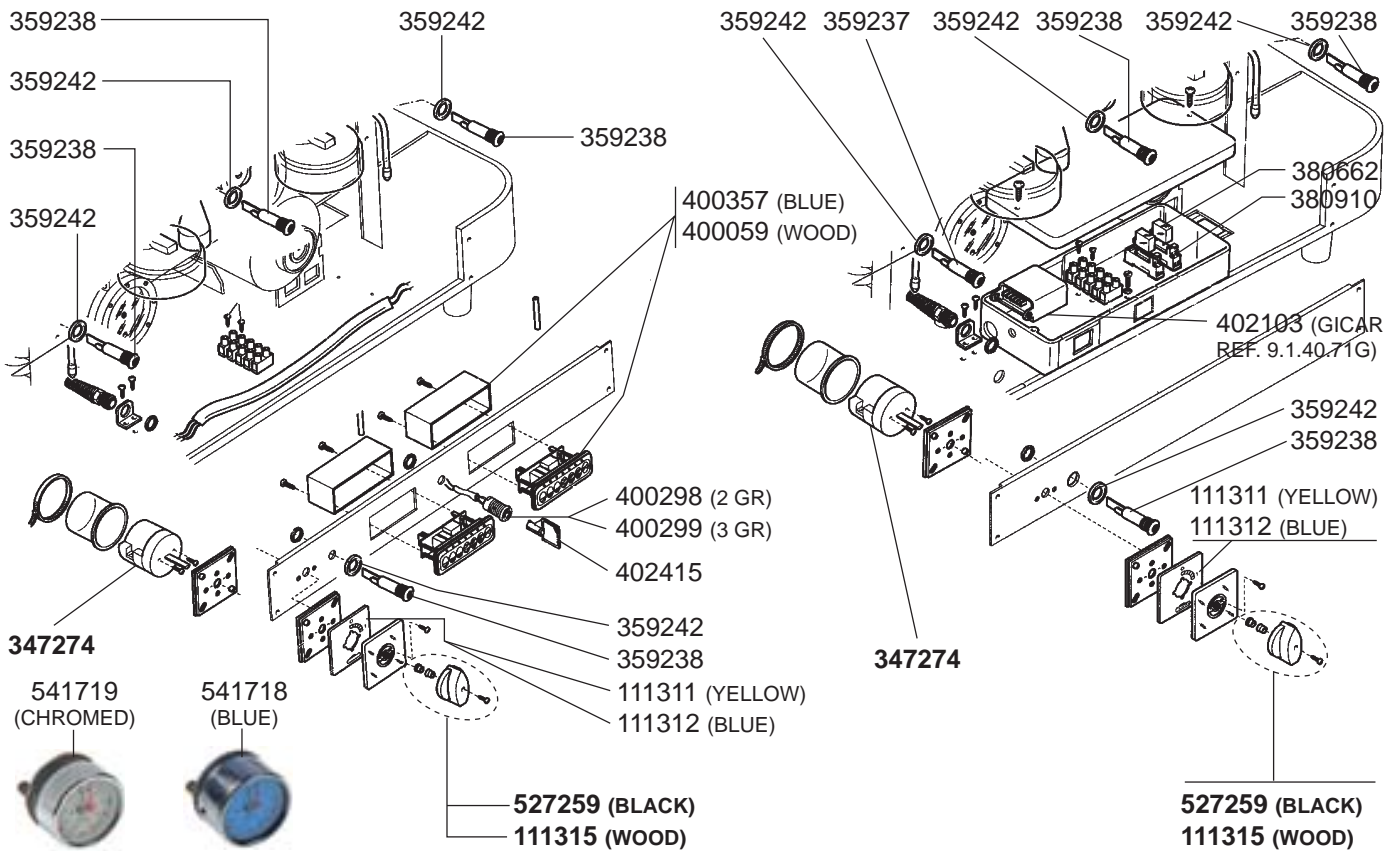

ELECTRICAL COMPONENTS BARLUME