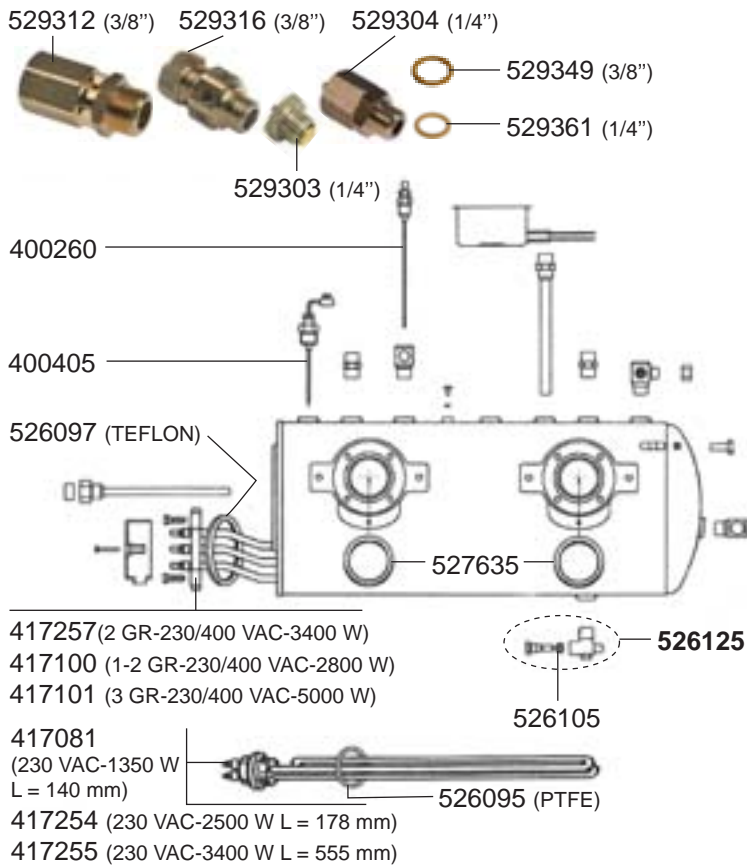

CONTI - ESPRESSO MACHINES

ESPRESSO MACHINES

1 BOILER/MANOMETERS VARIOUS