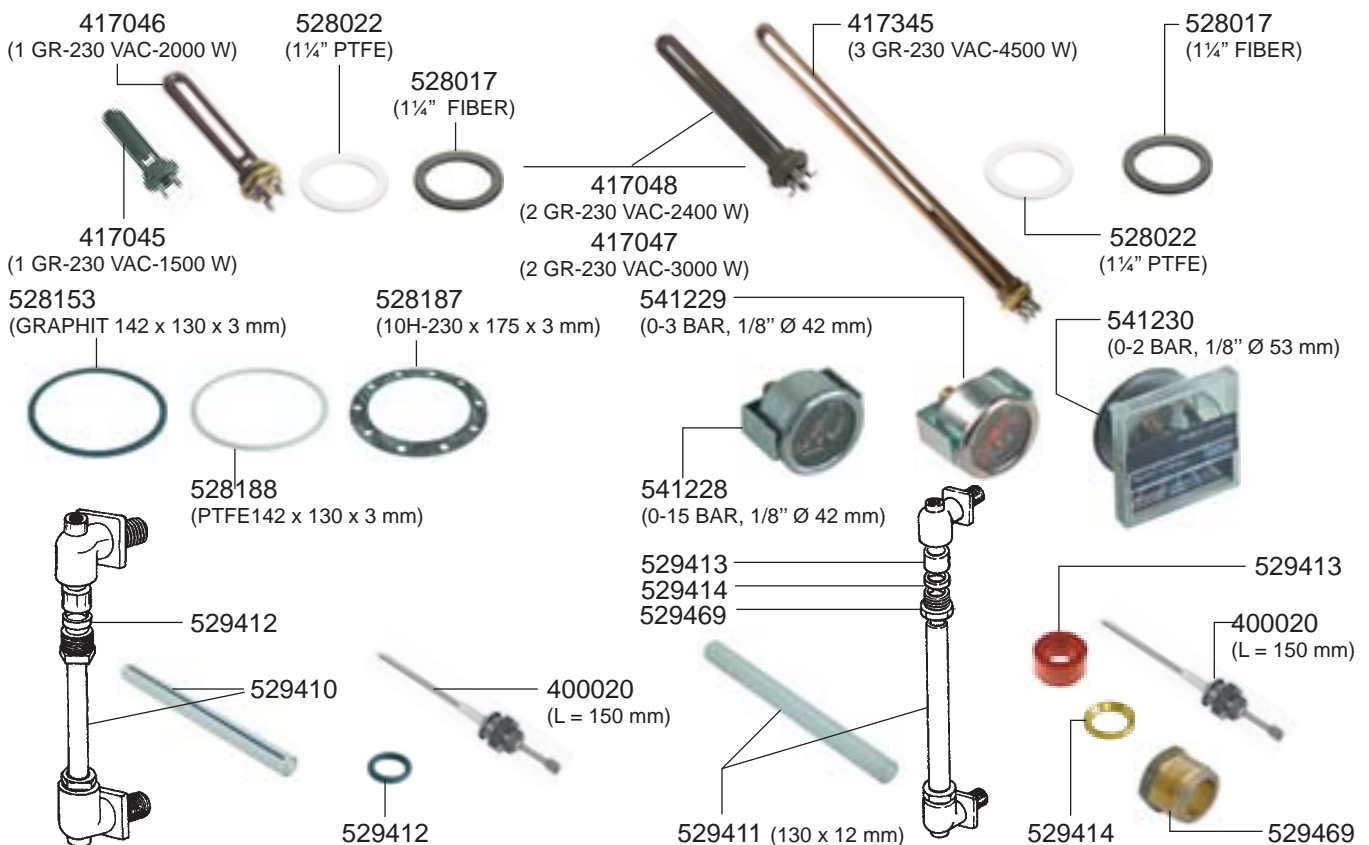

STEAM/WATER TAPS ETA BETA V2/KICCO/ESPRESSO 9

OLD MODEL STEAM/WATER TAPS

OLD MODEL VALVES

BOILER VARIOUS /MANOMETER/DRIP TRAY/VALVES

OLD MODEL BOILER MODEL/MANOMETERS/LEVEL INDICATOR VARIOUS

ELECTRICAL COMPONENTS ETA BETA V2/KICCO