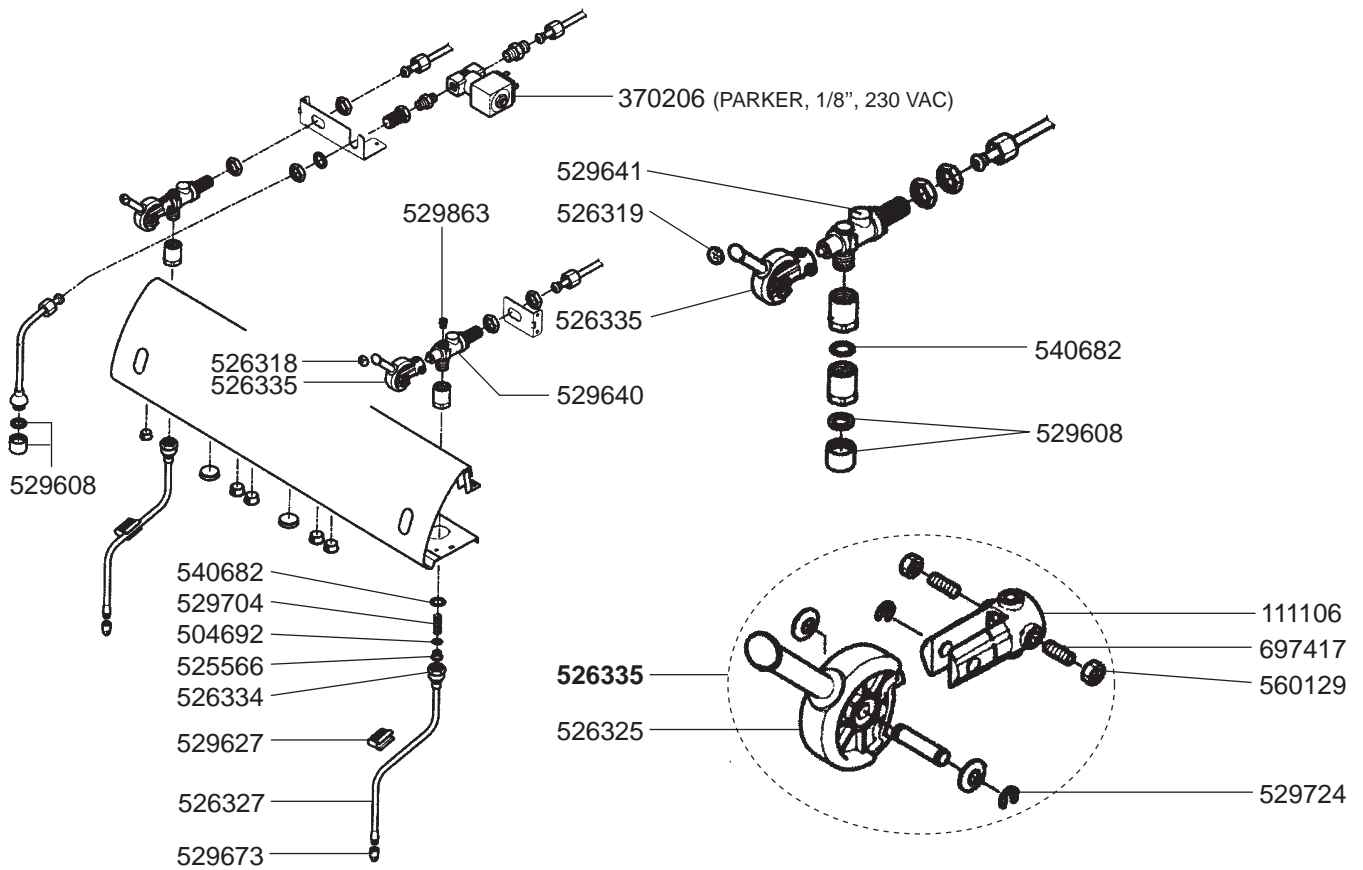

STEAM/WATER TAPS ETA BETA V2/KICCO/ESPRESSO 9

OLD MODEL STEAM/WATER TAPS

OLD MODEL VALVES

BOILER VARIOUS /MANOMETER/DRIP TRAY/VALVES

OLD MODEL BOILER MODEL/MANOMETERS/LEVEL INDICATOR VARIOUS

ELECTRICAL COMPONENTS ETA BETA V2/KICCO