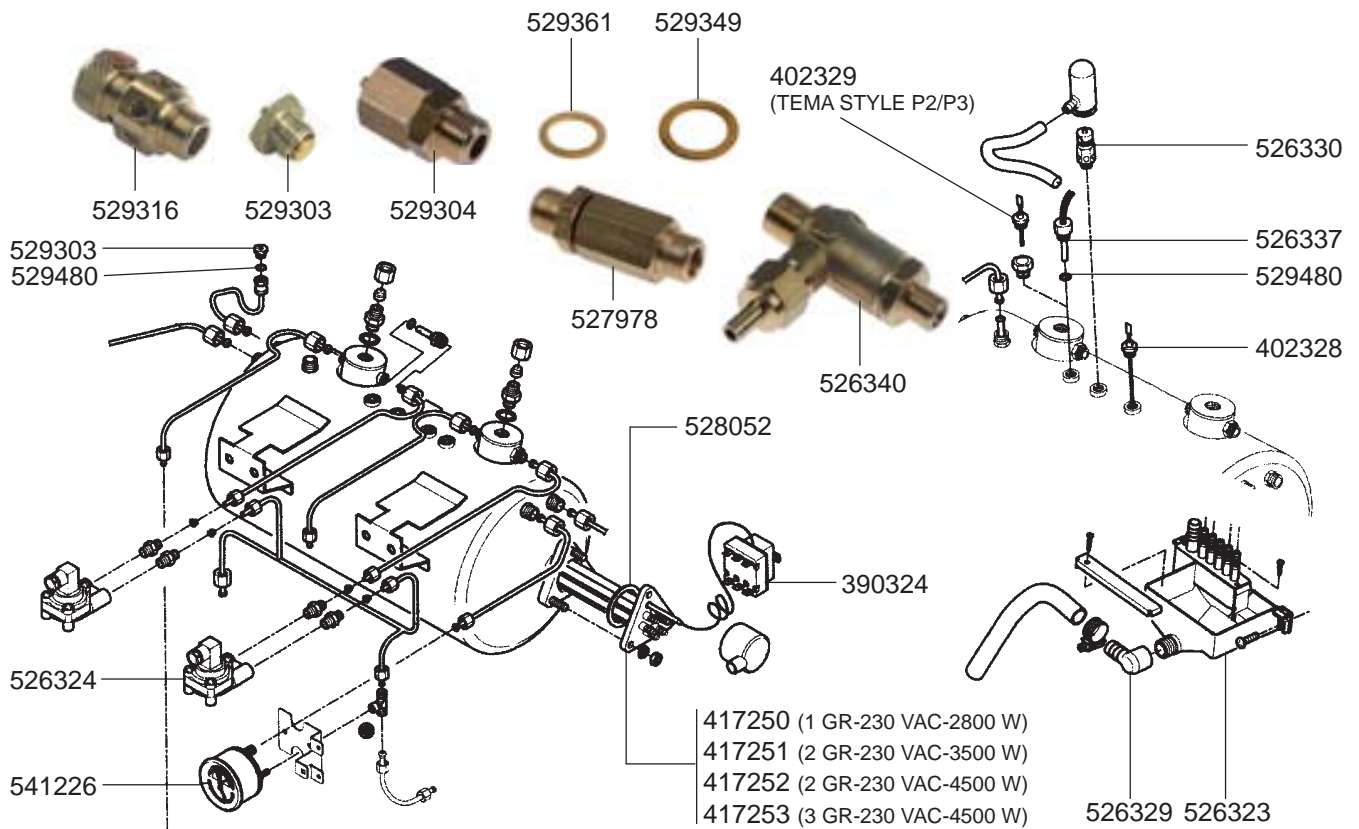

STEAM/WATER TAPS ETA BETA V2/KICCO/ESPRESSO 9

OLD MODEL STEAM/WATER TAPS

OLD MODEL VALVES

BOILER VARIOUS /MANOMETER/DRIP TRAY/VALVES

OLD MODEL BOILER MODEL/MANOMETERS/LEVEL INDICATOR VARIOUS

ELECTRICAL COMPONENTS ETA BETA V2/KICCO

ELECTRICAL COMPONENTS ETA BETA V2/KICCO/TEMA STYLE/ESPRESSO 9

ELECTRICAL COMPONENTS VARIOUS

ELECTRICAL COMPONENTS VARIOUS

GASTROPARTS.COM