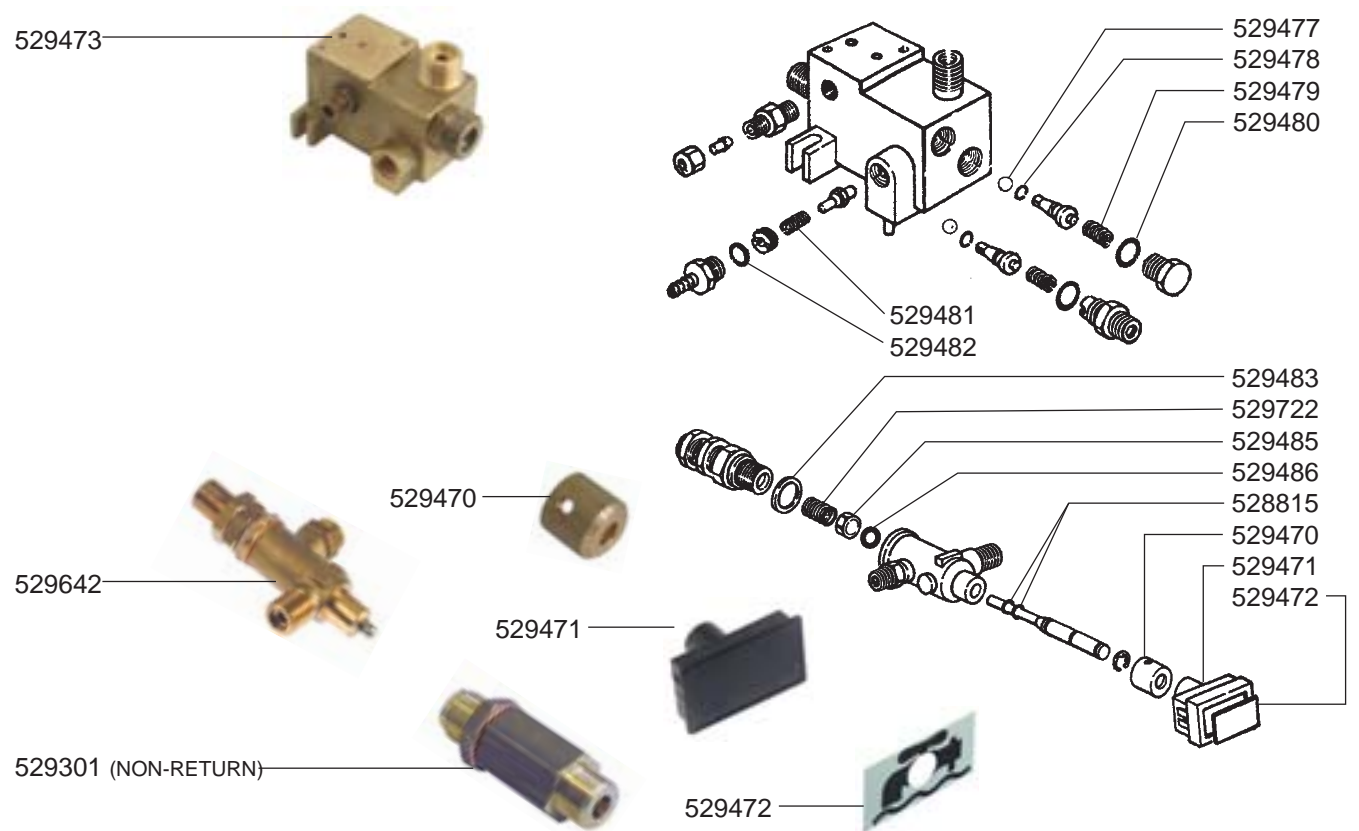

[RU] Кофеварки

✉ gastroparts@gastroparts.com

☎ +48 56 657 00 66

📘 fb.com/gastroparts.global

GASTROPARTS.COM

GROUPS

FILTER HOLDERS

STEAM/WATER TAPS KICCO/TEMA STYLE/ESPRESSO 9

STEAM/WATER TAPS ETA BETA V2/KICCO/ESPRESSO 9

OLD MODEL STEAM/WATER TAPS

OLD MODEL VALVES

BOILER VARIOUS /MANOMETER/DRIP TRAY/VALVES

OLD MODEL BOILER MODEL/MANOMETERS/LEVEL INDICATOR VARIOUS

ELECTRICAL COMPONENTS ETA BETA V2/KICCO