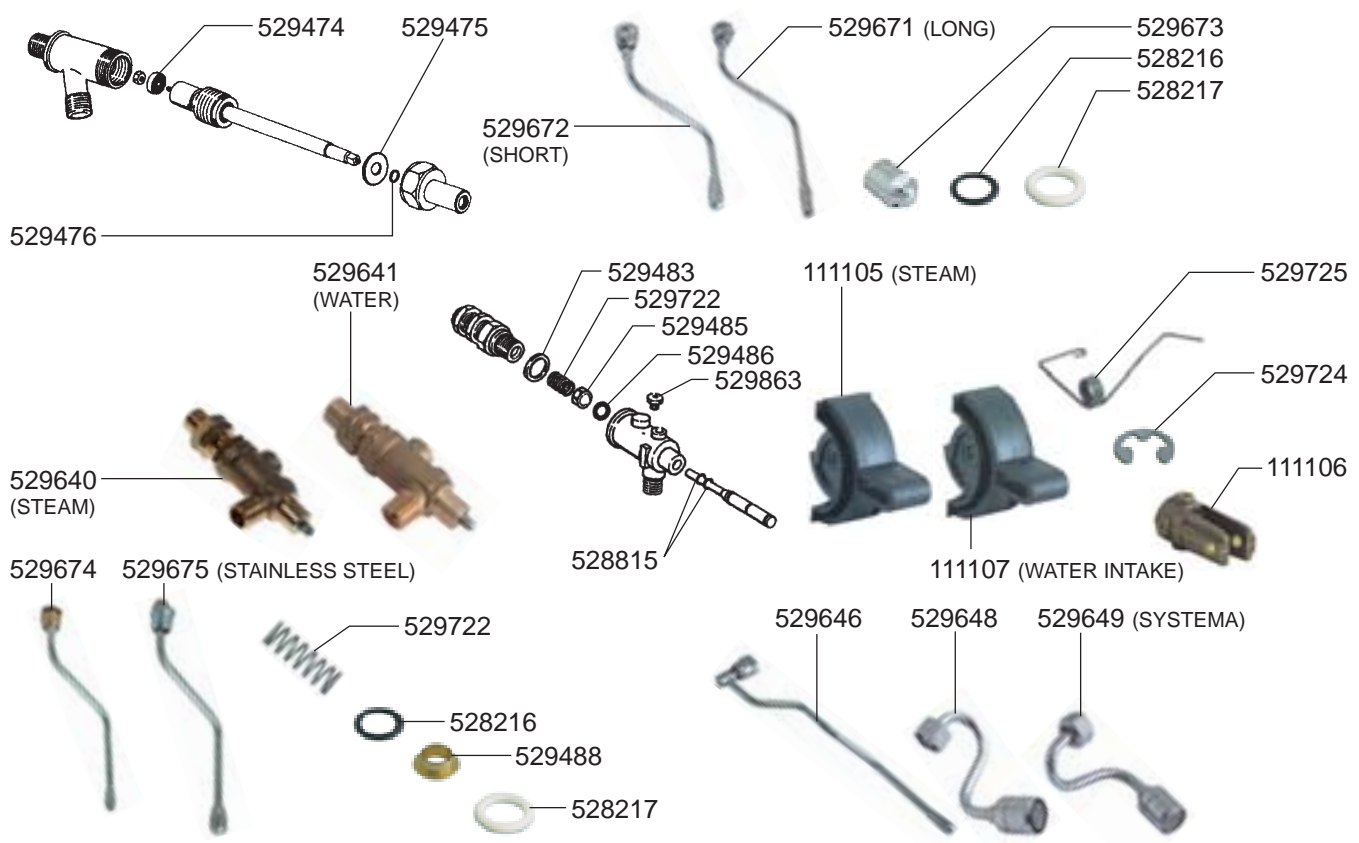

[RU] Кофеварки

✉ gastroparts@gastroparts.com

☎ +48 56 657 00 66

📘 fb.com/gastroparts.global

GASTROPARTS.COM

GROUPS

FILTER HOLDERS

STEAM/WATER TAPS KICCO/TEMA STYLE/ESPRESSO 9

STEAM/WATER TAPS ETA BETA V2/KICCO/ESPRESSO 9

OLD MODEL STEAM/WATER TAPS

OLD MODEL VALVES

BOILER VARIOUS /MANOMETER/DRIP TRAY/VALVES

OLD MODEL BOILER MODEL/MANOMETERS/LEVEL INDICATOR VARIOUS

ELECTRICAL COMPONENTS ETA BETA V2/KICCO