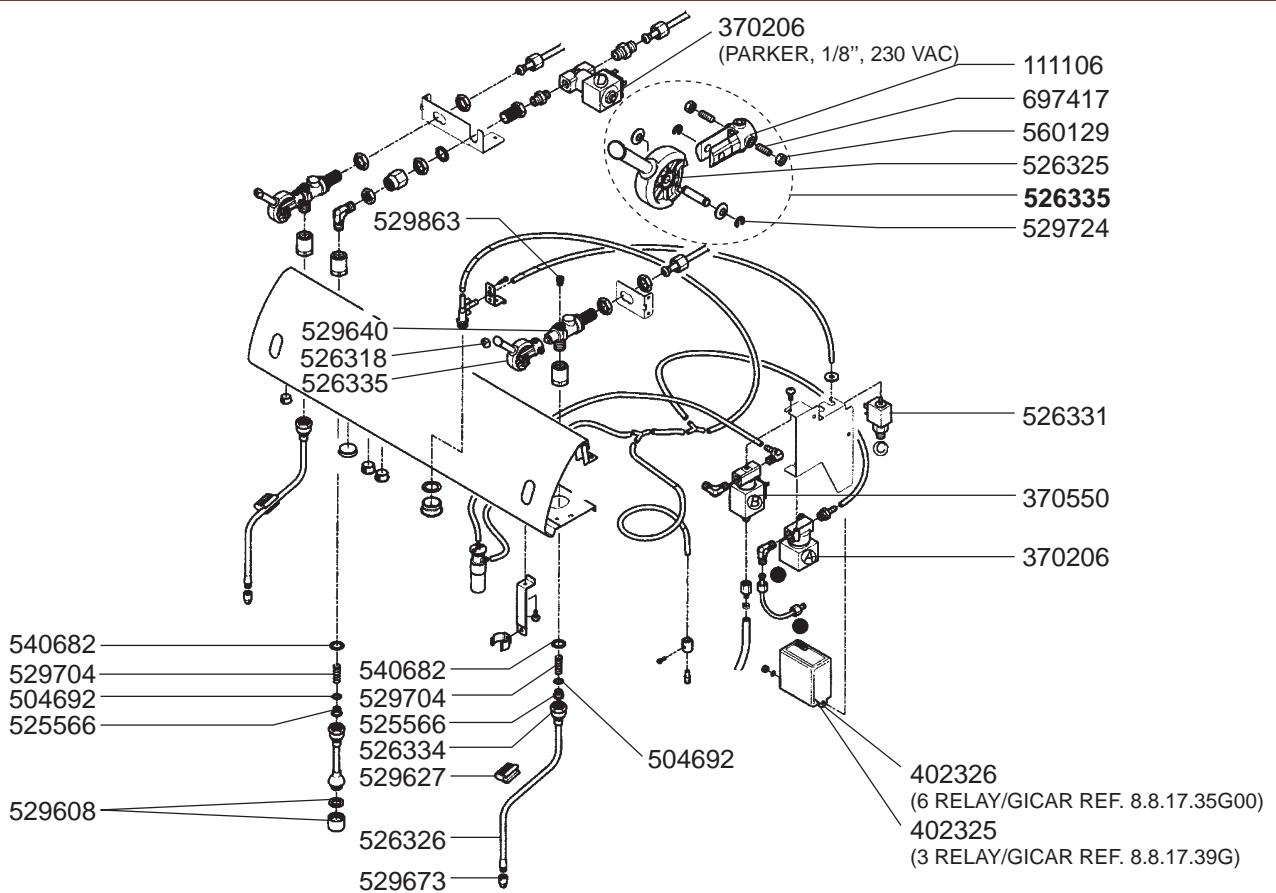

STEAM/WATER TAPS ETA BETA V2/KICCO/ESPRESSO 9

OLD MODEL STEAM/WATER TAPS

OLD MODEL VALVES

BOILER VARIOUS /MANOMETER/DRIP TRAY/VALVES

OLD MODEL BOILER MODEL/MANOMETERS/LEVEL INDICATOR VARIOUS

ELECTRICAL COMPONENTS ETA BETA V2/KICCO