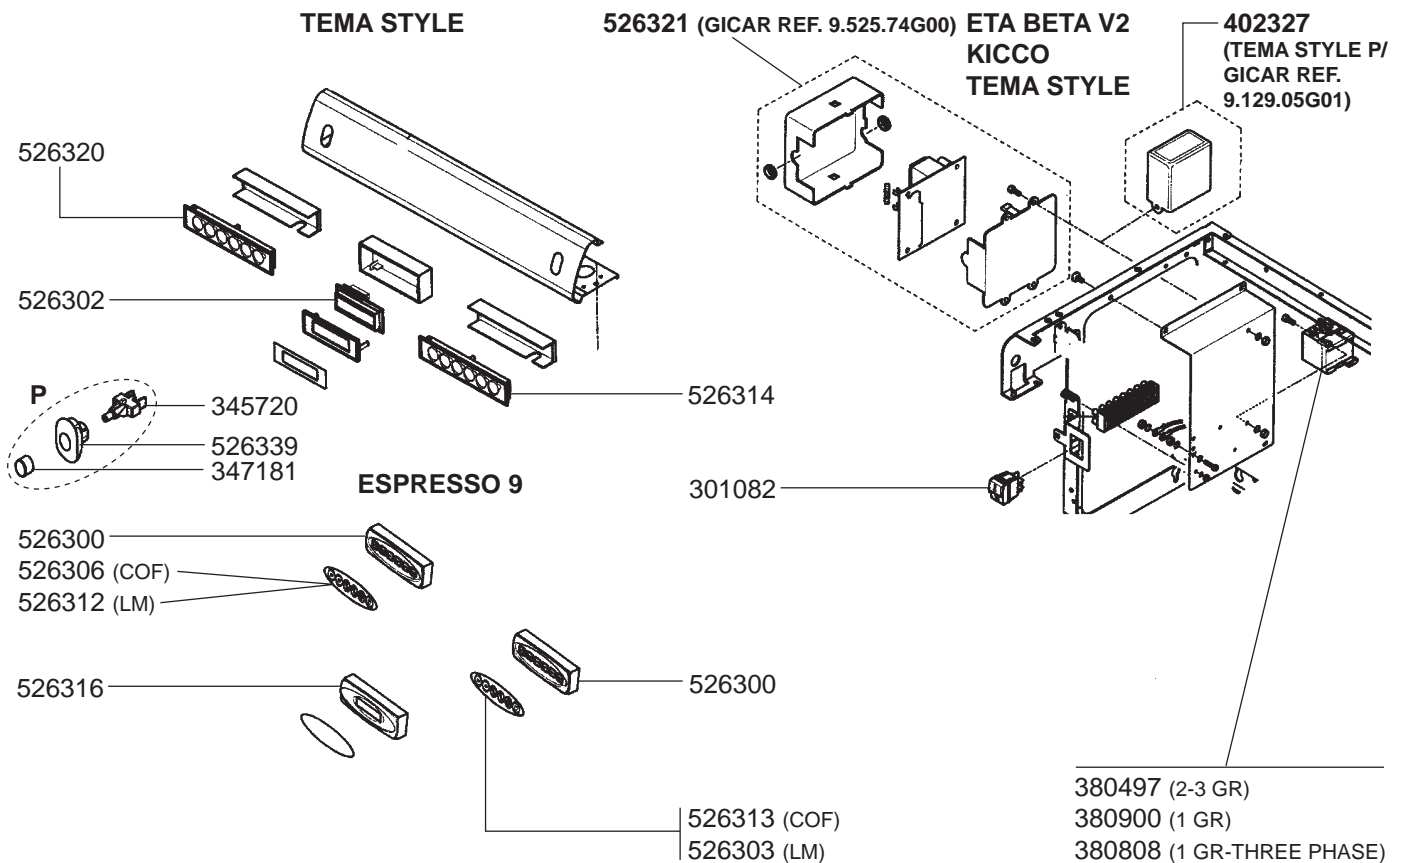

ELECTRICAL COMPONENTS ETA BETA V2/KICCO/TEMA STYLE/ESPRESSO 9