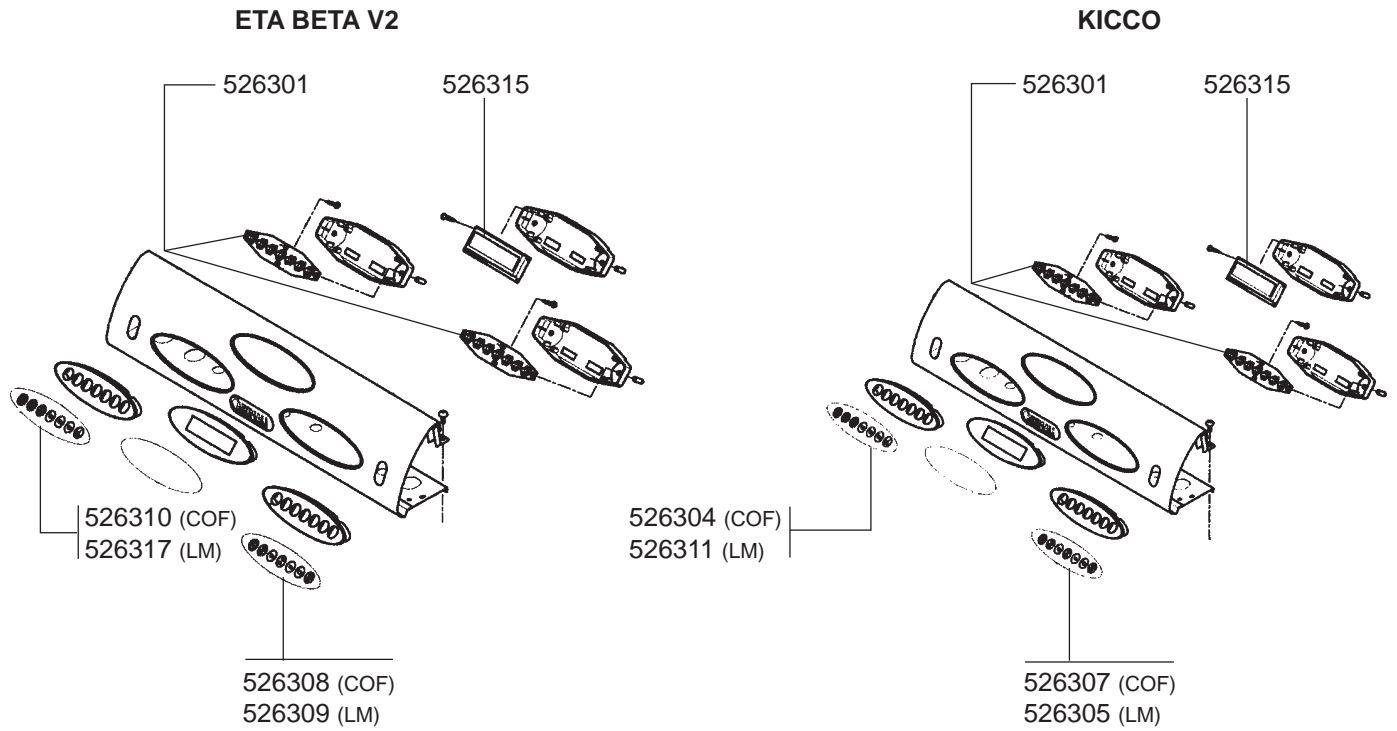

STEAM/WATER TAPS ETA BETA V2/KICCO/ESPRESSO 9

OLD MODEL STEAM/WATER TAPS

OLD MODEL VALVES

BOILER VARIOUS /MANOMETER/DRIP TRAY/VALVES

OLD MODEL BOILER MODEL/MANOMETERS/LEVEL INDICATOR VARIOUS

ELECTRICAL COMPONENTS ETA BETA V2/KICCO