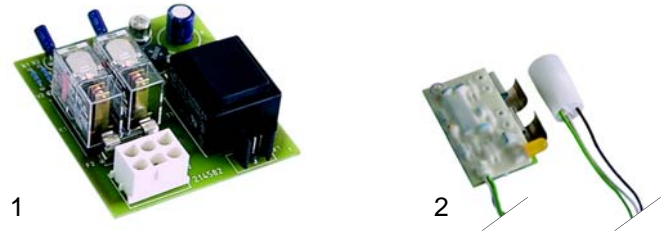

Switches

Item	Order	Description	Model	OEM
1	301003	Switch/green	Solomatic	053295
2	359156	Signal lamp/yellow	Solomatic	053317

Pressure switch

Item	Order	Description	Model	OEM
1	541015	1/4"	Solomatic Aroma	030422 301523

Thermostats

Item	Order	Description	Model	OEM
1	375072	Safety thermostat, 170 C	Solomatic Aroma	041254

Relay thermostats, relays

Item	Order	Model	Coil voltage	OEM
1	380212	DSL7-01	230V AC	307491
2	380215	DSL23-01	230V AC	181498
3	380332	041901290100	24V DC	

Electronics

Item	Order	Description	Model	OEM
1	400013	Level controller	Solomatic	214582
2	400014	Cap. sensor		057290

Flowmeter, Magnetic pump

Item	Order	Description	Model	OEM
1	400642	Flowmeter, Gicar 9.09.754	Aromacarat	027790
2	500218	Magnetic pump		216879