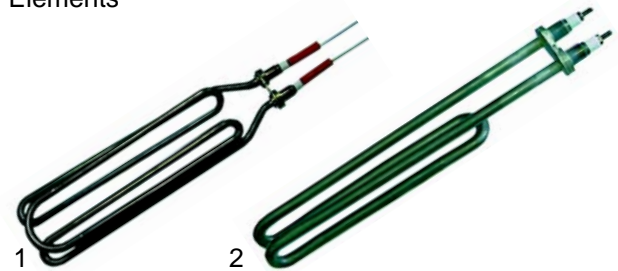

Elements

Item	Order	Description	Model	OEM
1	415440	3300 W/230 V	Solomatic	372749
2	415436	1600 W/230 V	Aroma	381268