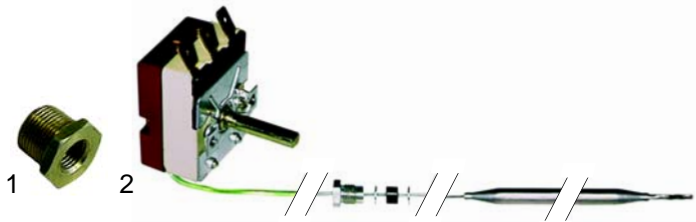

Switches

Item	Order	Description	Model	OEM
1	400045	Reconstruction frame for old Marquard switches		
2	301003	Rocker switch		

Thermostats

Item	Order	Description	Model	OEM
1	520216	Adapter, M14 x 1 Reconstruction of Emerson on EGO-thermostats		
2	375007	Thermostat, 30 - 110 C		