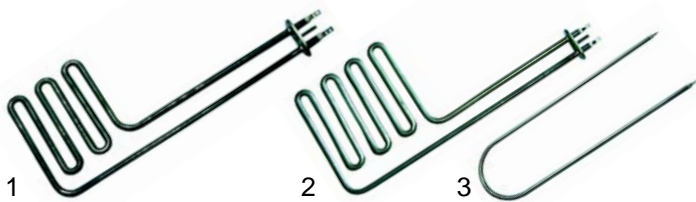

Elements

Item	Order	Description	Model	OEM
1	415547	2280W/230V		
2	415548	2660W/230V		
3	415546	1000W/230V