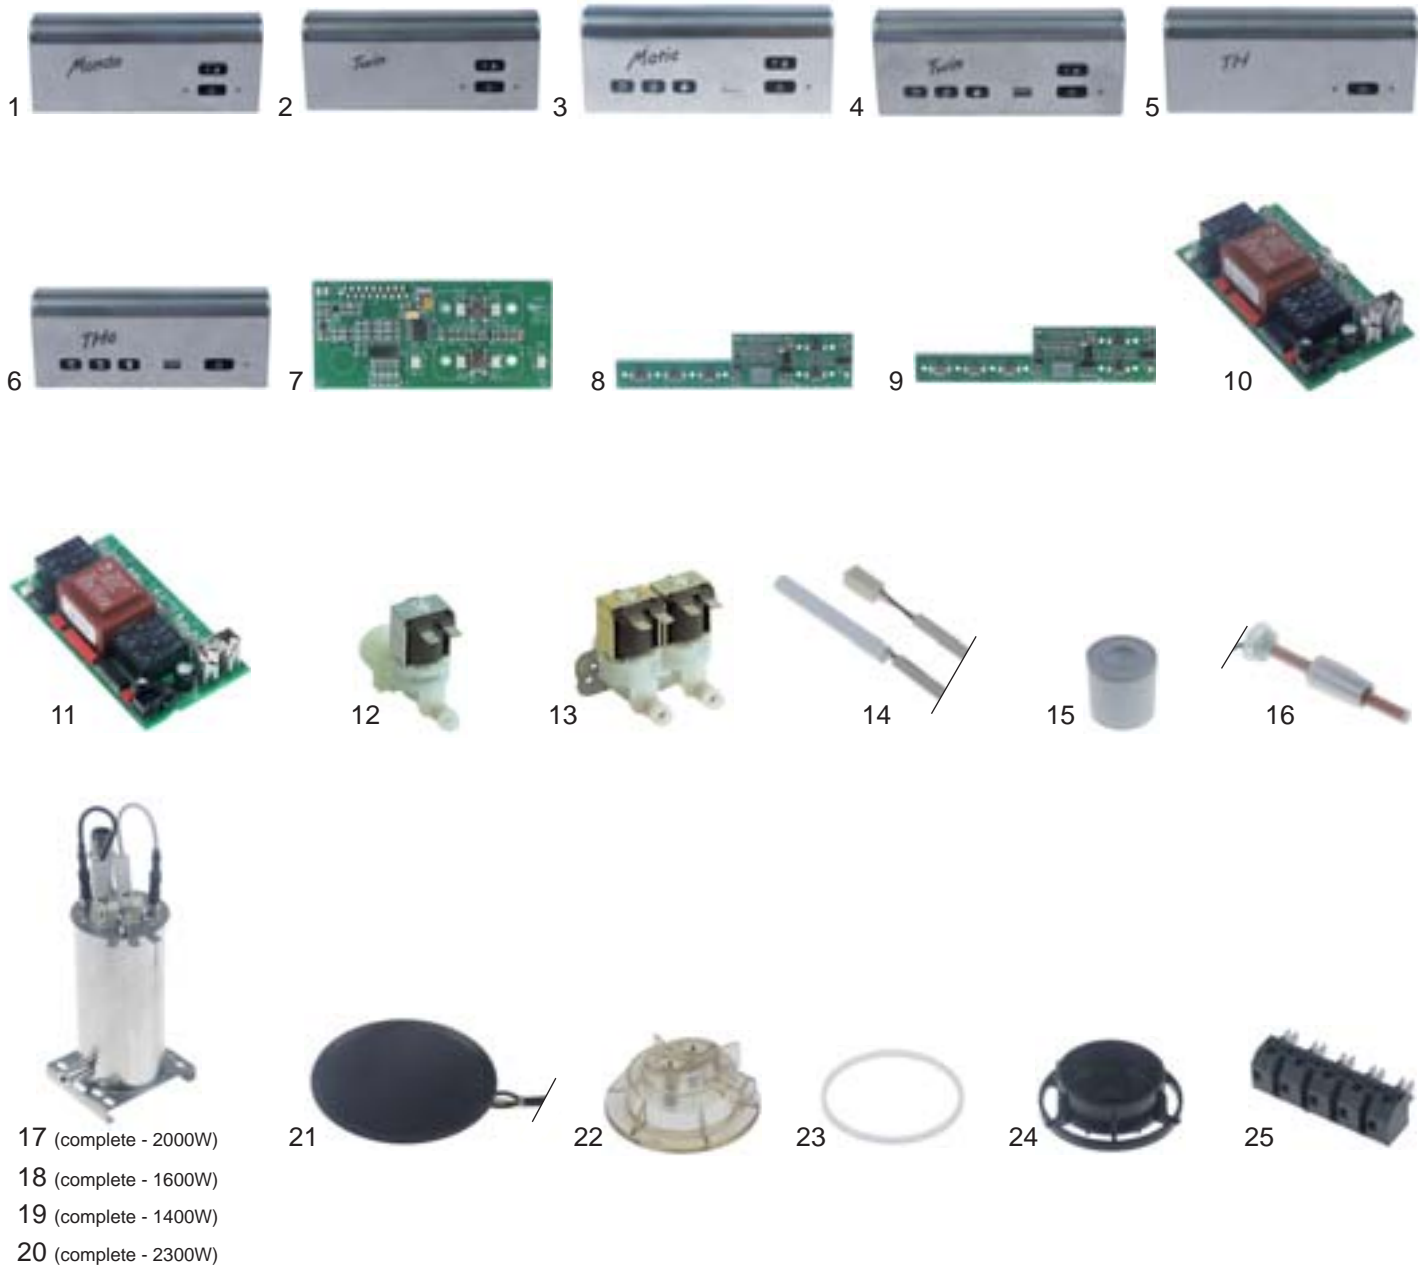

BRAVILOR BONAMAT – COFFEE BREWERS

MONDO/MATIC/TH/THA from 2010

4
COFFEE BREWERS

fig.	1	2	3	4	5	6	7	8	9	10	11	12	13	14	15	16	17	18	19	20	21	22	23	24	25
part no.	525276	525277	525223	525279	525278	525280	402688	402651	402686	402652	402689	370180	370181	347387	525283	347391	417420	417414	417419	417421	417413	525282	525225	525226	551026
Mondo1	x						x			x	x			x	x		x				x	x	x	x	
Mondo2	x						x			x	x			x	x		x				x	x	x	x	
MondoTwin	x	x					x			x	x			x	x		x	x	x		x	x	x	x	x
Matic1			x					x		x	x	x				x	x				x	x	x	x	
Matic2			x					x		x	x	x				x	x				x	x	x	x	
MaticTwin			x	x				x		x	x		x			x	x	x	x		x	x	x	x	x
TH					x		x			x				x	x						x		x	x	x
THA						x			x	x	x	x				x					x		x	x	x