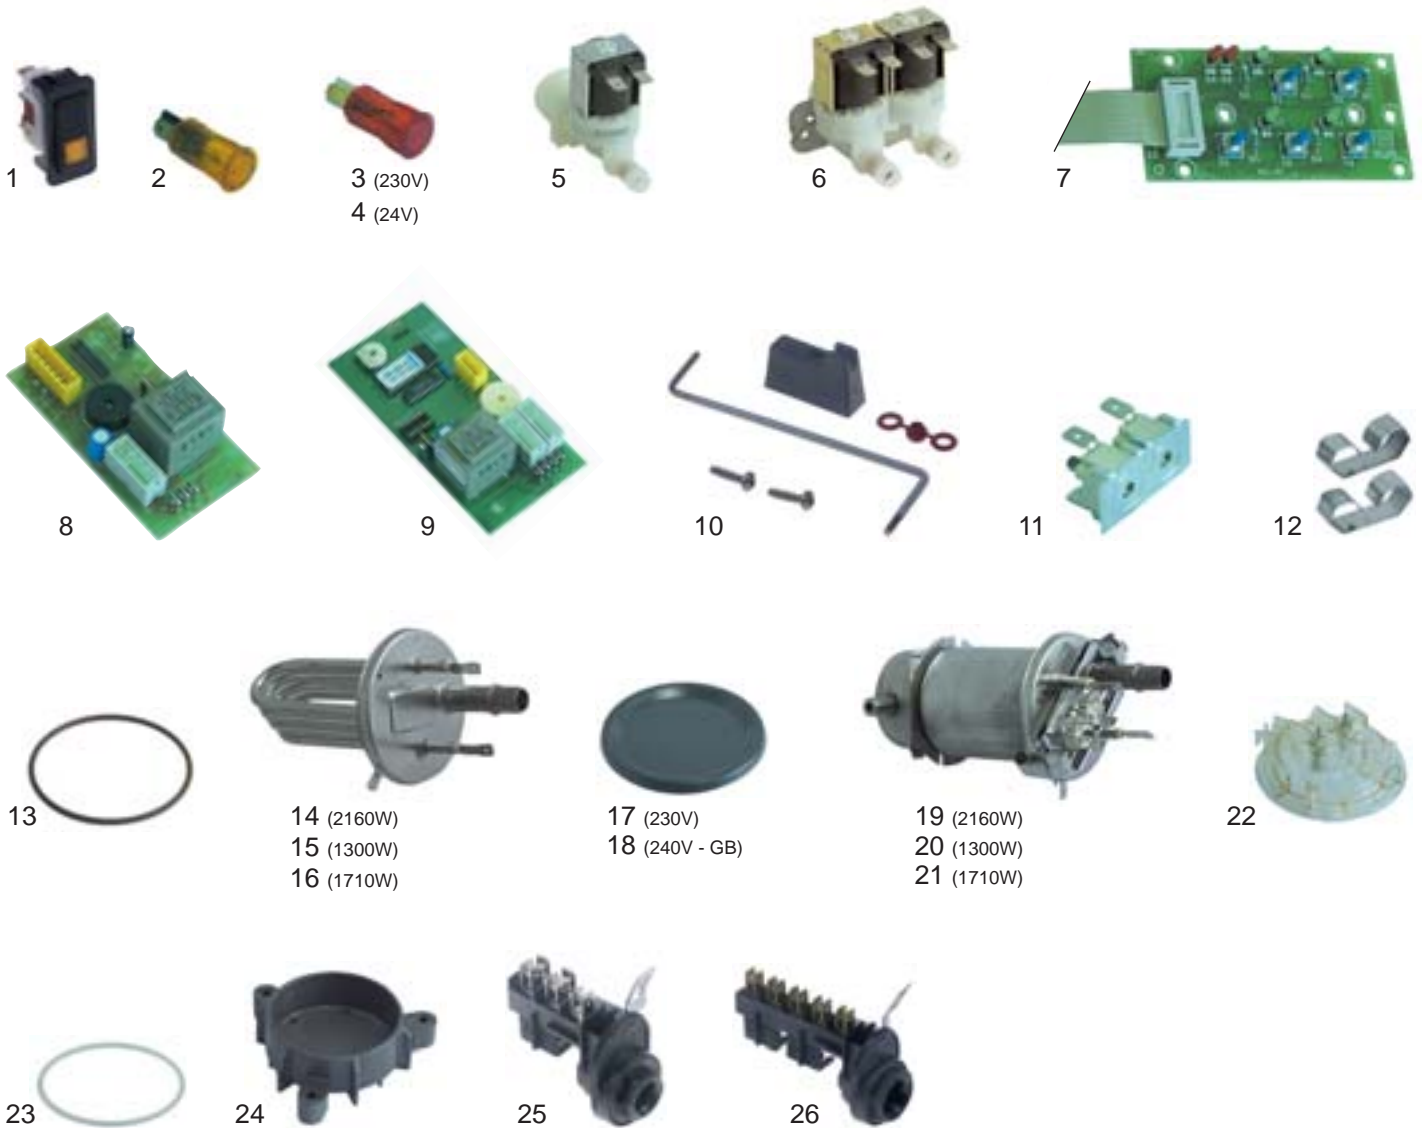

☎ +48 56 657 00 66

📘 fb.com/gastroparts.global

GASTROPARTS.COM

BRAVILOR BONAMAT – COFFEE BREWERS

MONDO/MATIC until 1996

fig.	1	2	3	4	5	6	7	8	9	10	11	12	13	14	15	16	17	18	19	20	21	22	23	24	25	26
part no.	345283	359052	359053	359057	370180	370181	400613	400610	400612	402647	390390	417330	417205	417320	417437	417321	417325	417411	417203	417404	417204	527050	527051	527052	551029	551036
Mondo 1	x	x	x	x				x		x	x	x	x	x			x	x	x			x	x	x	x	
Mondo 2	x	x	x	x				x		x	x	x	x	x			x	x	x			x	x	x	x	
Mondo 3WB	x	x	x	x				x		x	x	x	x	x			x	x	x			x	x	x	x	
Mondo Twin 220V/240V	x	x	x	x				x		x	x	x	x		x	x	x	x		x	x	x	x	x	x	
Matic 2	x				x		x		x		x	x	x	x			x	x	x			x	x	x	x	
Matic 2WB	x				x		x		x		x	x	x	x			x	x	x			x	x	x	x	
Matic 3	x				x		x		x		x	x	x	x			x	x	x			x	x	x	x	
Matic Twin 220V/240V	x					x	x		x		x	x	x		x	x	x	x		x	x	x	x	x	x	
Matic Twin 380V/415V	x					x	x		x		x	x	x	x			x	x	x			x	x	x		x

4 COFFEE BREWERS

NOVO/TH/THA/ISO until 1996

fig.	1	2	3	4	5	6	7	8	9	10	11	12	13	14	15	16	17	18	19	20	21	22	23	24	25	26	27
part no.	345283	359052	359053	359057	370180	400613	400612	402641	402648	347382	402647	390390	417330	417205	417320	417322	417203	417204	417206	417412	417435	527050	527051	527052	525222	525224	551037
Novo								x		x		x	x	x			x	x		x	x		x		x	x	
TH10	x	x	x	x							x	x	x	x	x							x	x	x			x
TH20	x	x	x	x								x	x	x		x			x			x	x	x			x
THA10	x				x	x	x					x	x	x	x							x	x	x			x
THA20	x				x	x	x		x	x		x	x	x		x			x			x	x	x			x
ISO													x	x			x						x		x	x	