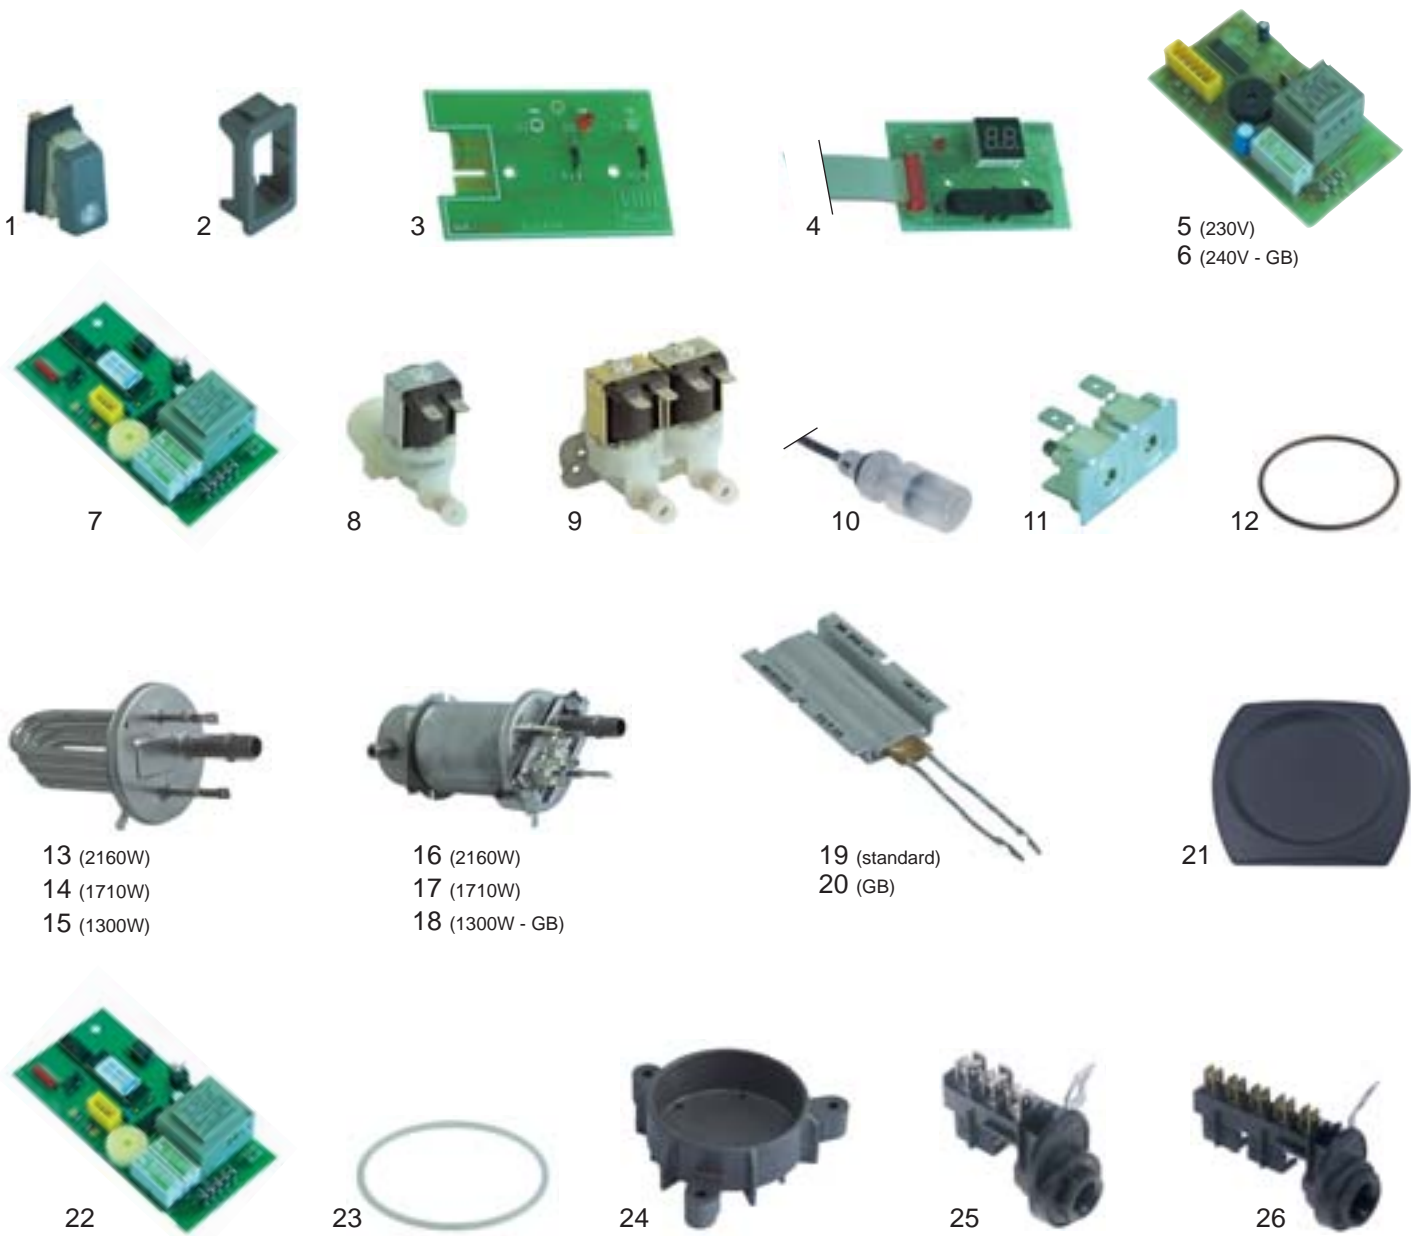

BRAVILOR BONAMAT – COFFEE BREWERS

MONDO/MATIC from 1996 to 2010

fig.	1	2	3	4	5	6	7	8	9	10	11	12	13	14	15	16	17	18	19	20	21	22	23	24	25	26
part no.	345284	345289	400611	400615	400610	402697	400614	370180	370181	347381	390390	417205	417320	417321	417437	417203	417204	417404	417324	417436	417319	527050	527051	527052	551029	551036
Mondo 1	x	x	x		x	x				x	x	x	x			x			x	x	x	x	x	x	x	x
Mondo 2	x	x	x		x	x				x	x	x	x			x			x	x	x	x	x	x	x	x
Mondo 3WB	x	x	x		x	x				x	x	x	x			x			x	x	x	x	x	x	x	x
Mondo Twin 220V/240V	x	x	x		x	x				x	x	x		x	x			x	x	x	x	x	x	x	x	x
Mondo Twin 380V/415V	x	x	x		x	x				x	x	x	x			x			x	x	x	x	x	x	x	x
Matic 2	x	x		x			x	x		x	x	x			x				x	x	x	x	x	x	x	x
Matic 2WB	x	x		x			x	x		x	x	x			x				x	x	x	x	x	x	x	x
Matic 3	x	x		x			x	x		x	x	x			x				x	x	x	x	x	x	x	x
Matic 3WB	x	x		x			x	x		x	x	x			x				x	x	x	x	x	x	x	x
Matic Twin 220V/240V	x	x		x			x		x	x	x		x	x					x	x	x	x	x	x	x	x
Matic Twin 380V/415V	x	x		x			x		x	x	x				x				x	x	x	x	x	x		x