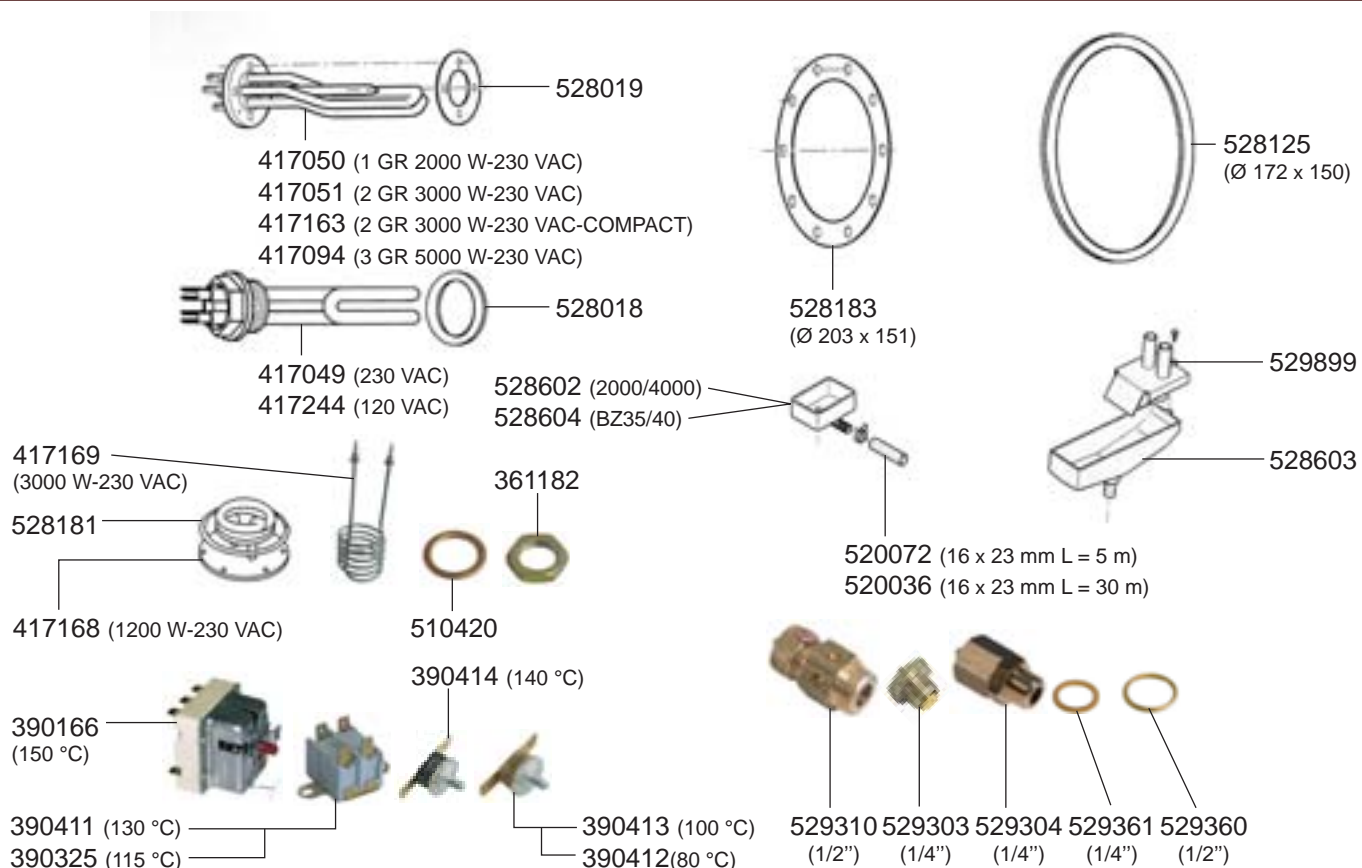

1
ESPRESSO MACHINES

STEAM/WATER TAPS ELLISSE

LEVEL INDICATOR/VALVES

VALVES

BOILER/DRIP TRAYS/THERMOSTATS VARIOUS

ELECTRICAL COMPONENTS B2000

TE

DE +1/11/1999

DE -30/10/1999

BEZZERA – ESPRESSO MACHINES

1
ESPRESSO MACHINES

ELECTRICAL COMPONENTS ELLISSE

ELECTRICAL COMPONENTS VARIOUS

TEB

- 

345163
(PUSH-BUTTON/
YELLOW)
- 

359004
(GREEN)
- 

359005
(YELLOW)
- 

359009
(RED)
- 

400647
- 

400388
(GICAR REF. 9.5.17.73G)
- 

400392 (1-2 GR)
400406 (3 GR)
(DEB...MP VERTICALE DE)
- 

400212
(L = 120 mm)
- 

400213
(L = 125 mm)
- 