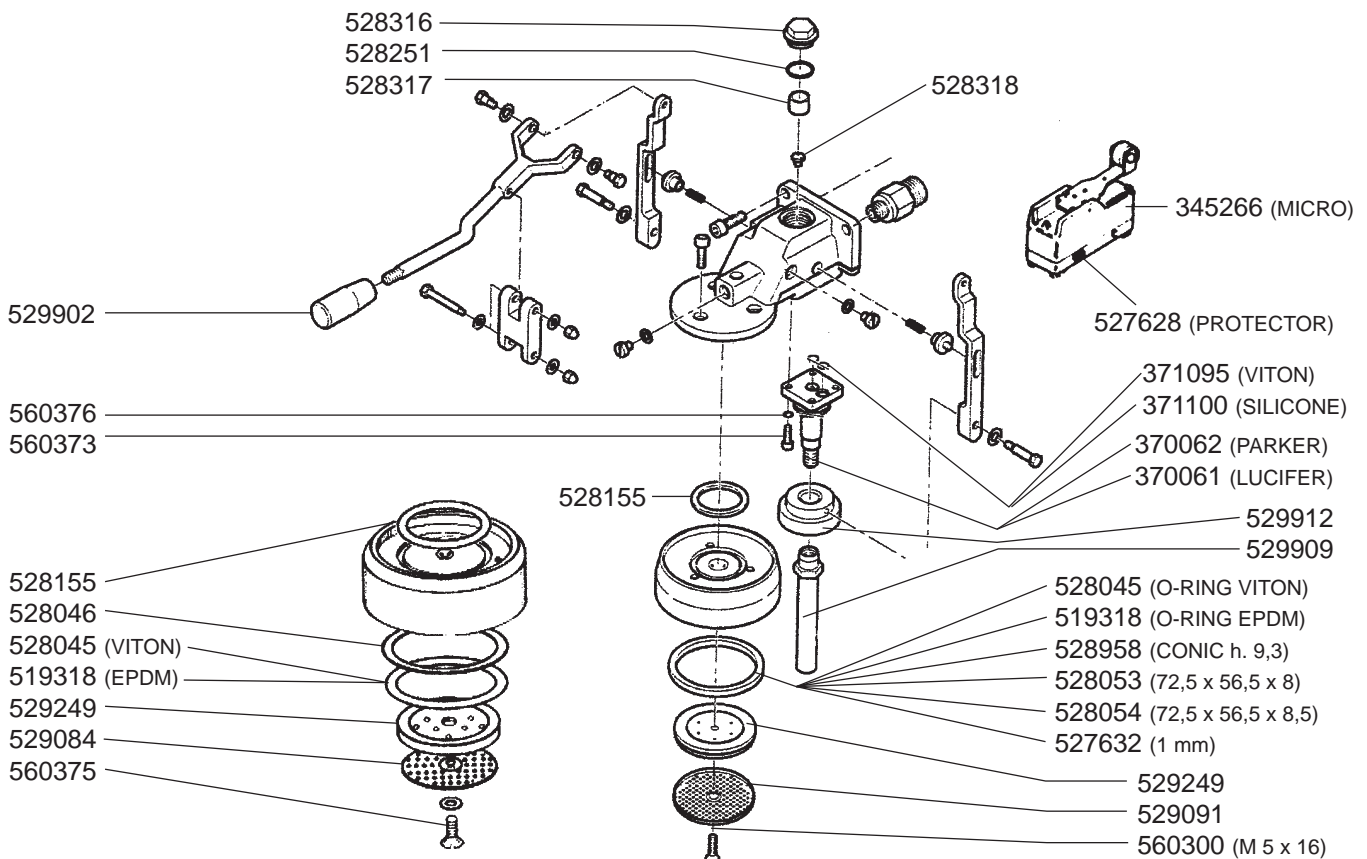

MANUAL GROUP