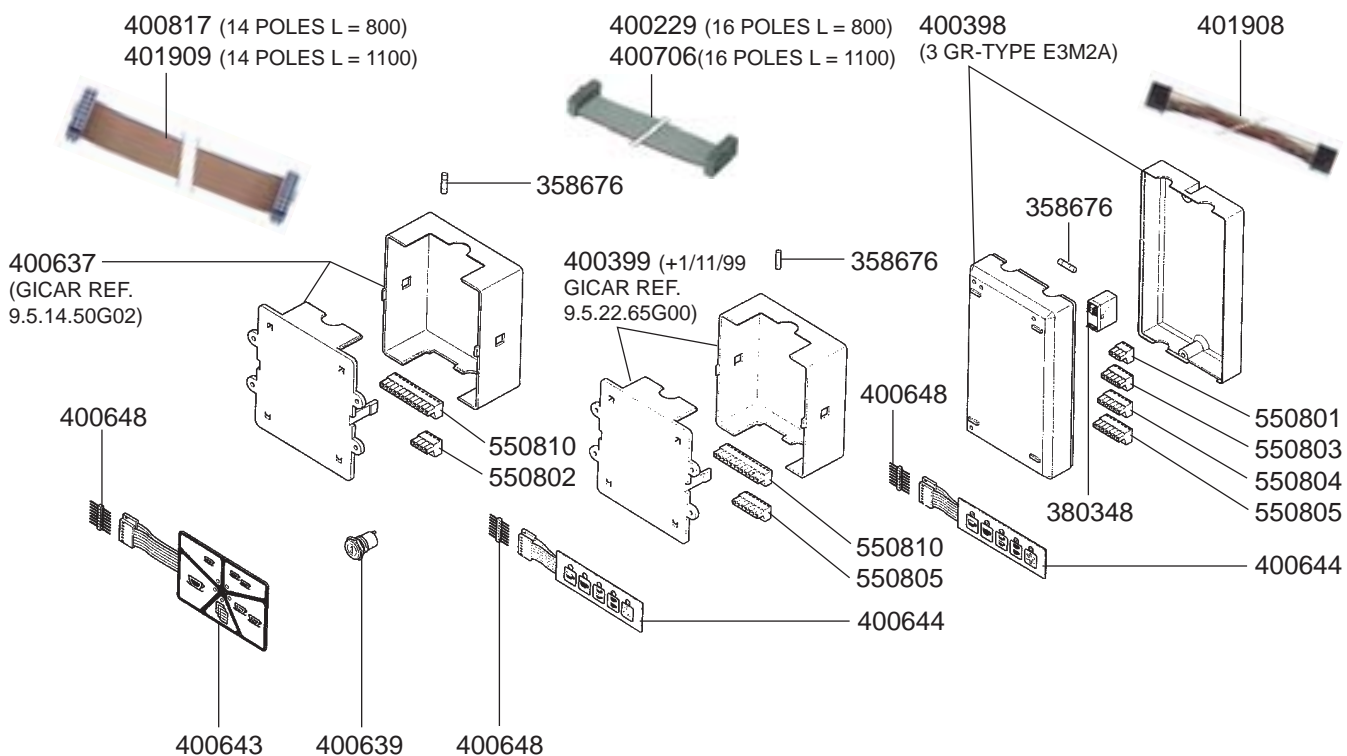

TE

DE +1/11/1999

DE -30/10/1999