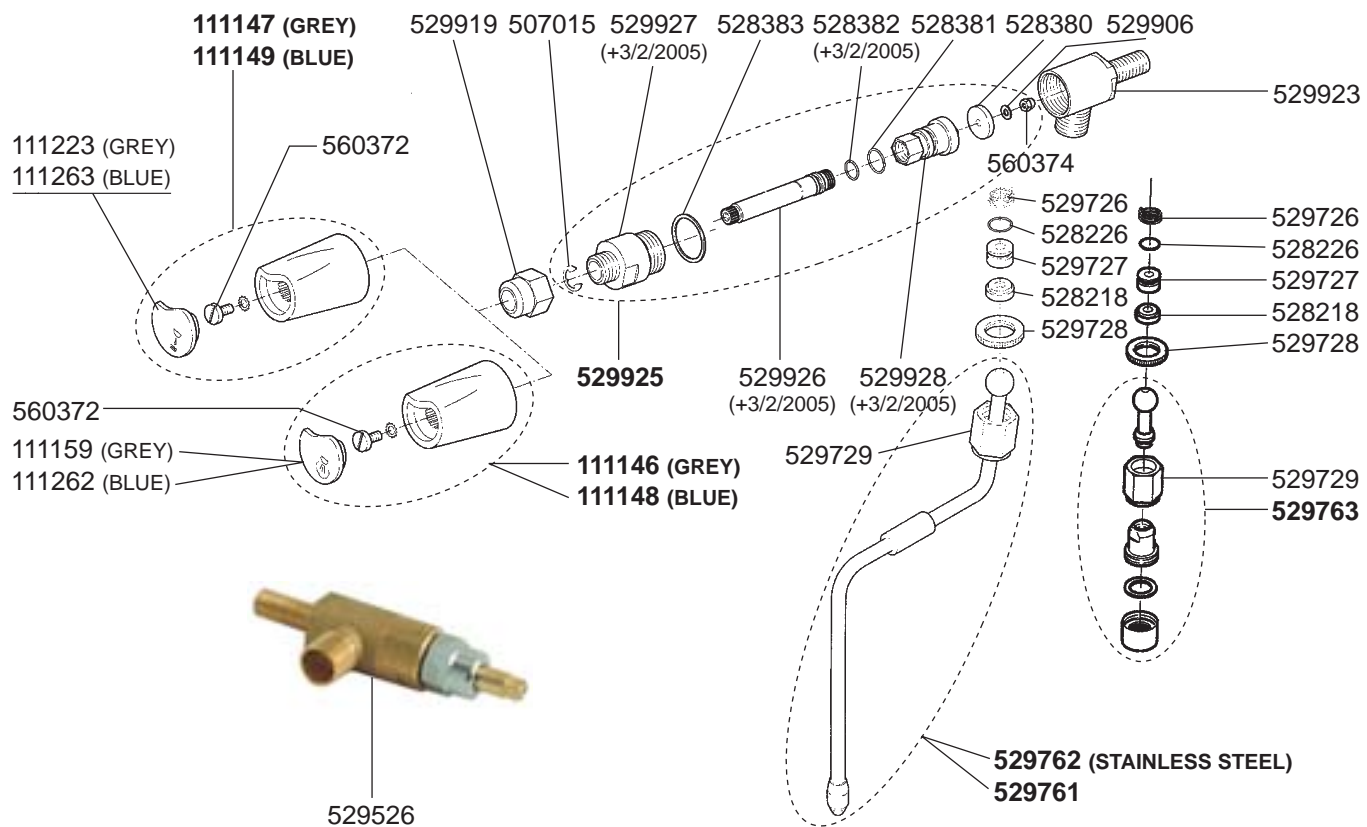

1
ESPRESSO MACHINES

STEAM/WATER TAPS ELLISSE

LEVEL INDICATOR/VALVES

VALVES

BOILER/DRIP TRAYS/THERMOSTATS VARIOUS

ELECTRICAL COMPONENTS B2000

TE

DE +1/11/1999

359004
(GREEN)
- 

359005
(YELLOW)
- 

359009
(RED)
- 

400647
- 

400388
(GICAR REF. 9.5.17.73G)
- 

400392 (1-2 GR)
400406 (3 GR)
(DEB...MP VERTICALE DE)
- 

400212
(L = 120 mm)
- 

400213
(L = 125 mm)
- 