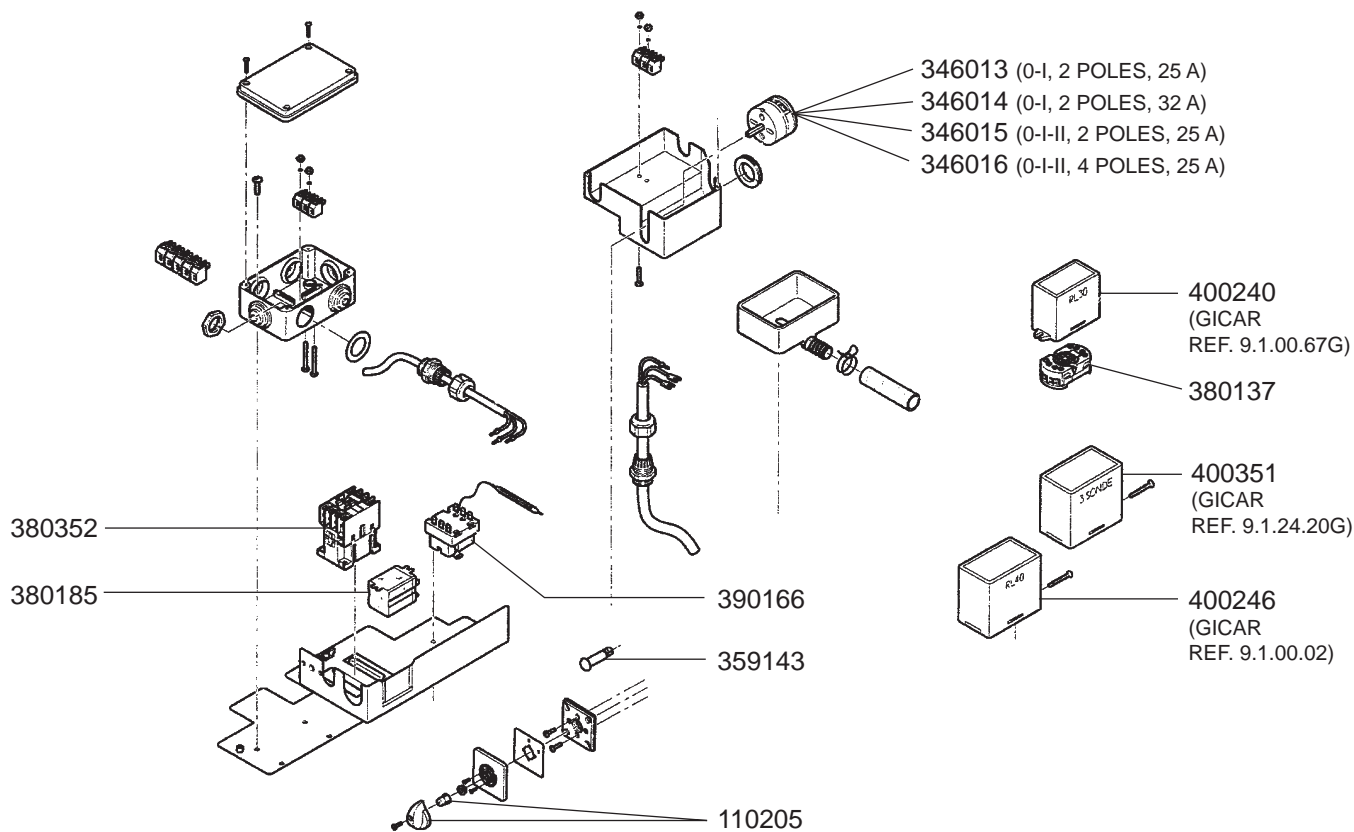

1
ESPRESSO MACHINES

STEAM/WATER TAPS ELLISSE

LEVEL INDICATOR/VALVES

VALVES

BOILER/DRIP TRAYS/THERMOSTATS VARIOUS

ELECTRICAL COMPONENTS B2000

TE

DE +1/11/1999