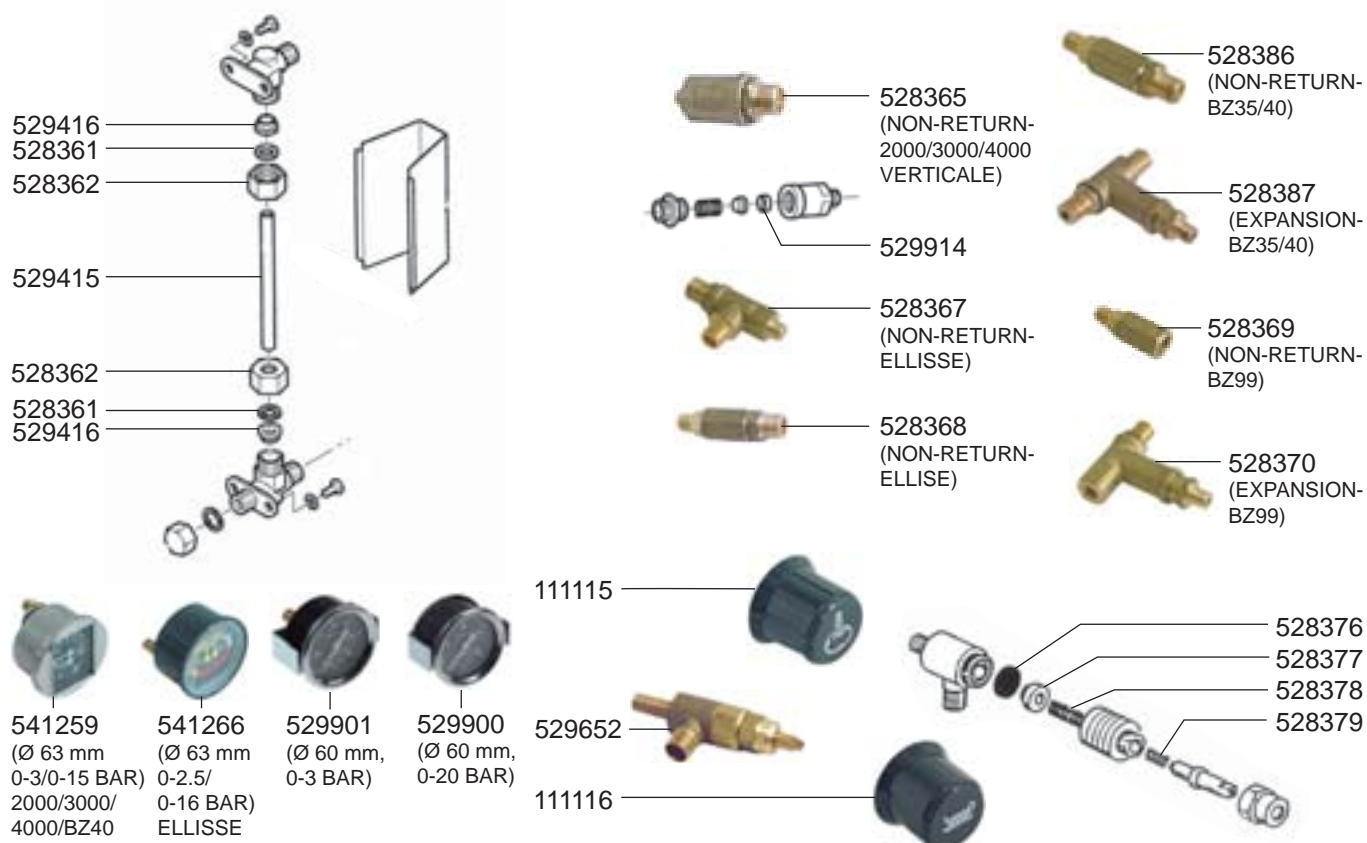

1
ESPRESSO MACHINES

STEAM/WATER TAPS ELLISSE

LEVEL INDICATOR/VALVES

VALVES

BOILER/DRIP TRAYS/THERMOSTATS VARIOUS

ELECTRICAL COMPONENTS B2000

TE

DE +1/11/1999