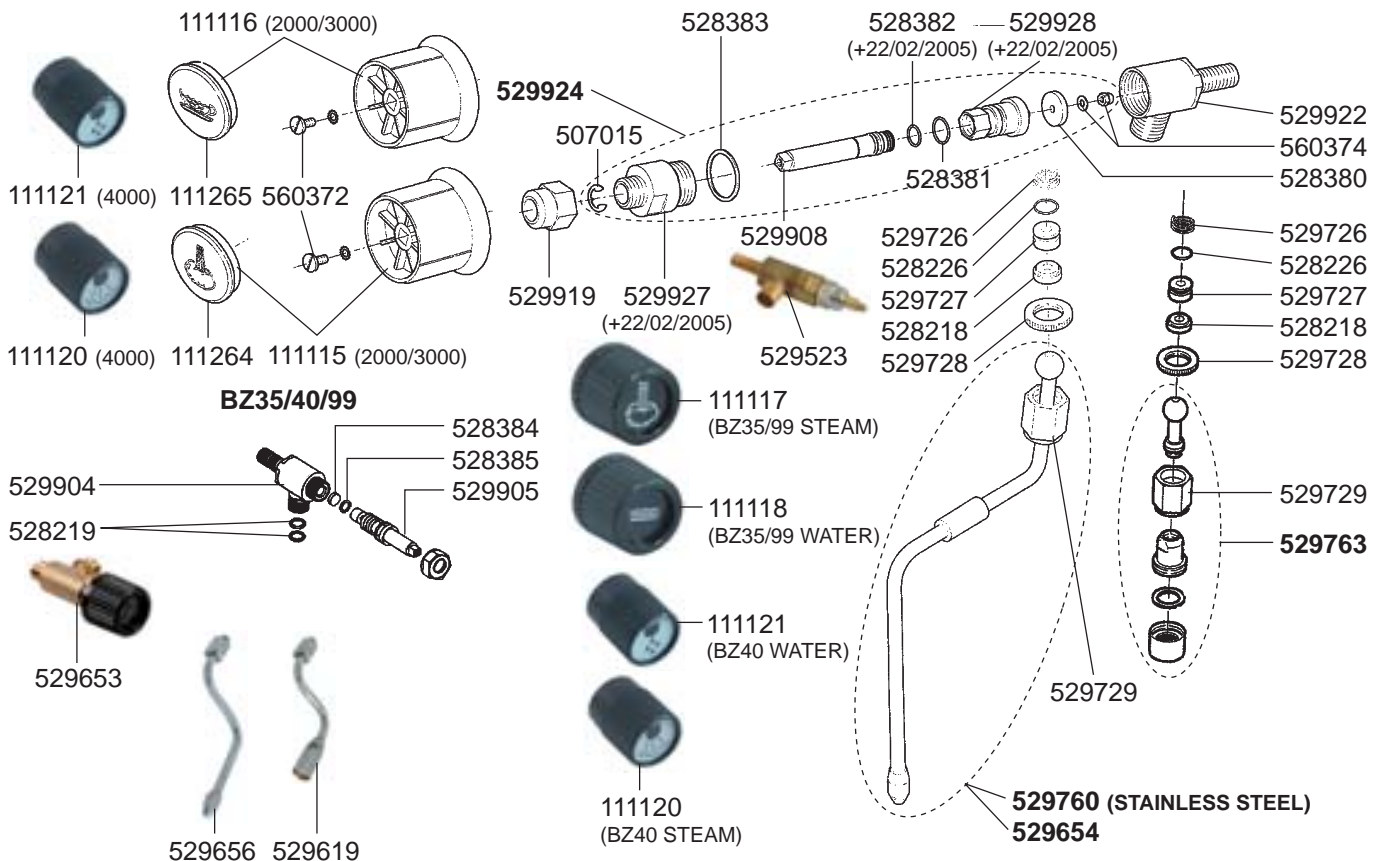

☎ +48 56 657 00 66

📘 fb.com/gastroparts.global

GASTROPARTS.COM

SOLENOID GROUP

MANUAL GROUP

FILTER HOLDERS

STEAM/WATER TAPS 2000/3000/4000/BZ35/40/99

BEZZERA – ESPRESSO MACHINES

1
ESPRESSO MACHINES

STEAM/WATER TAPS ELLISSE

LEVEL INDICATOR/VALVES

VALVES

BOILER/DRIP TRAYS/THERMOSTATS VARIOUS

ELECTRICAL COMPONENTS B2000

TE

DE +1/11/1999

359004
(GREEN)
- 

359005
(YELLOW)
- 

359009
(RED)
- 

400647
- 

400388
(GICAR REF. 9.5.17.73G)
- 

400392 (1-2 GR)
400406 (3 GR)
(DEB...MP VERTICALE DE)
- 

400212
(L = 120 mm)
- 

400213
(L = 125 mm)
- 