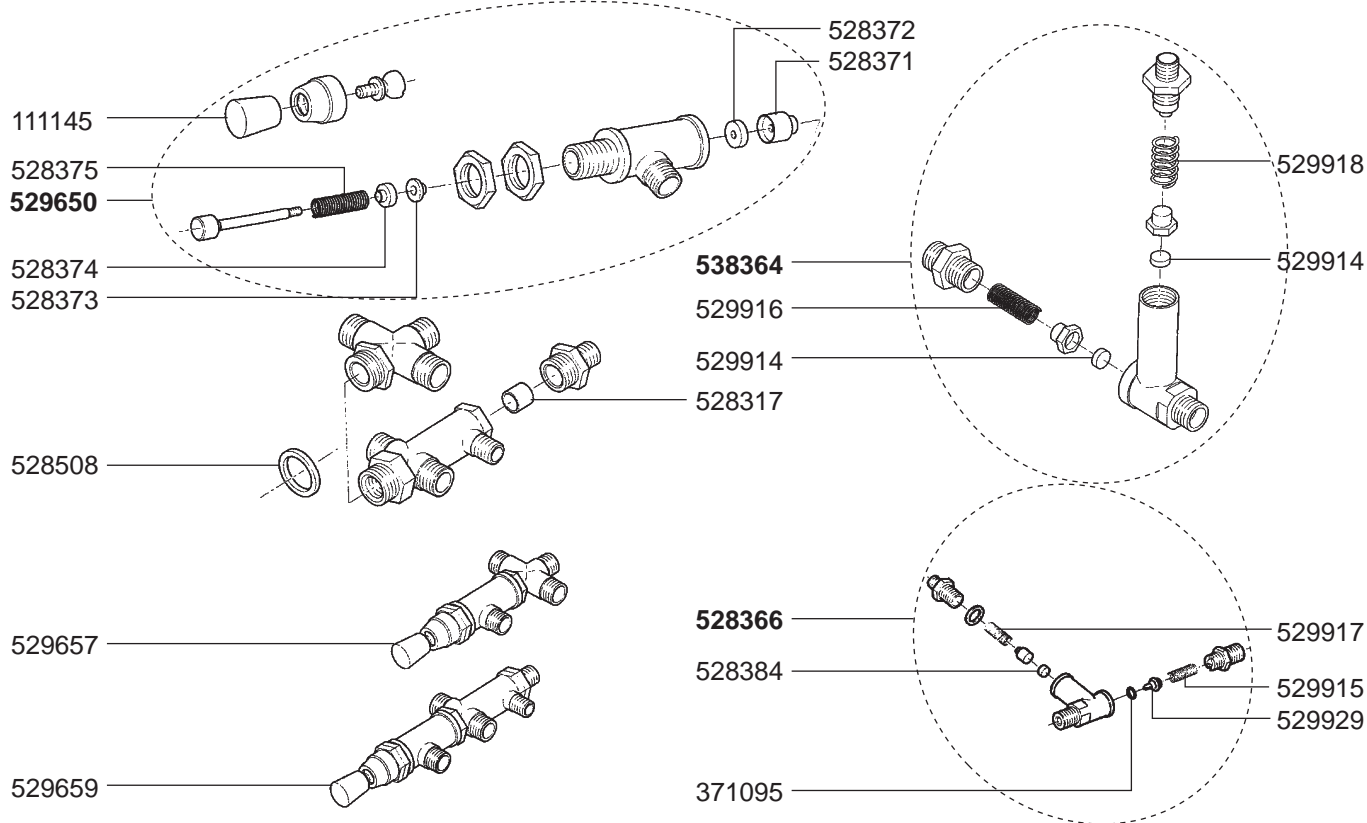

1
ESPRESSO MACHINES

STEAM/WATER TAPS ELLISSE

LEVEL INDICATOR/VALVES

VALVES

BOILER/DRIP TRAYS/THERMOSTATS VARIOUS

ELECTRICAL COMPONENTS B2000

TE

DE +1/11/1999

345162
(SWITCH-
YELLOW)
- 

345161
(SWITCH-
GREEN)
- 

346074
(SWITCH-
RED)
- 

400630
- 

400608
- 

380349
- 

359142
(GREEN)
- 

359143
(YELLOW)
- 

359004
(GREEN)
- 

359005
(YELLOW)
- 

359009
(RED)
- 

400647
- 

400388
(GICAR REF. 9.5.17.73G)
- 

400392 (1-2 GR)
400406 (3 GR)
(DEB...MP VERTICALE DE)
- 

400212
(L = 120 mm)
- 

400213
(L = 125 mm)
- 