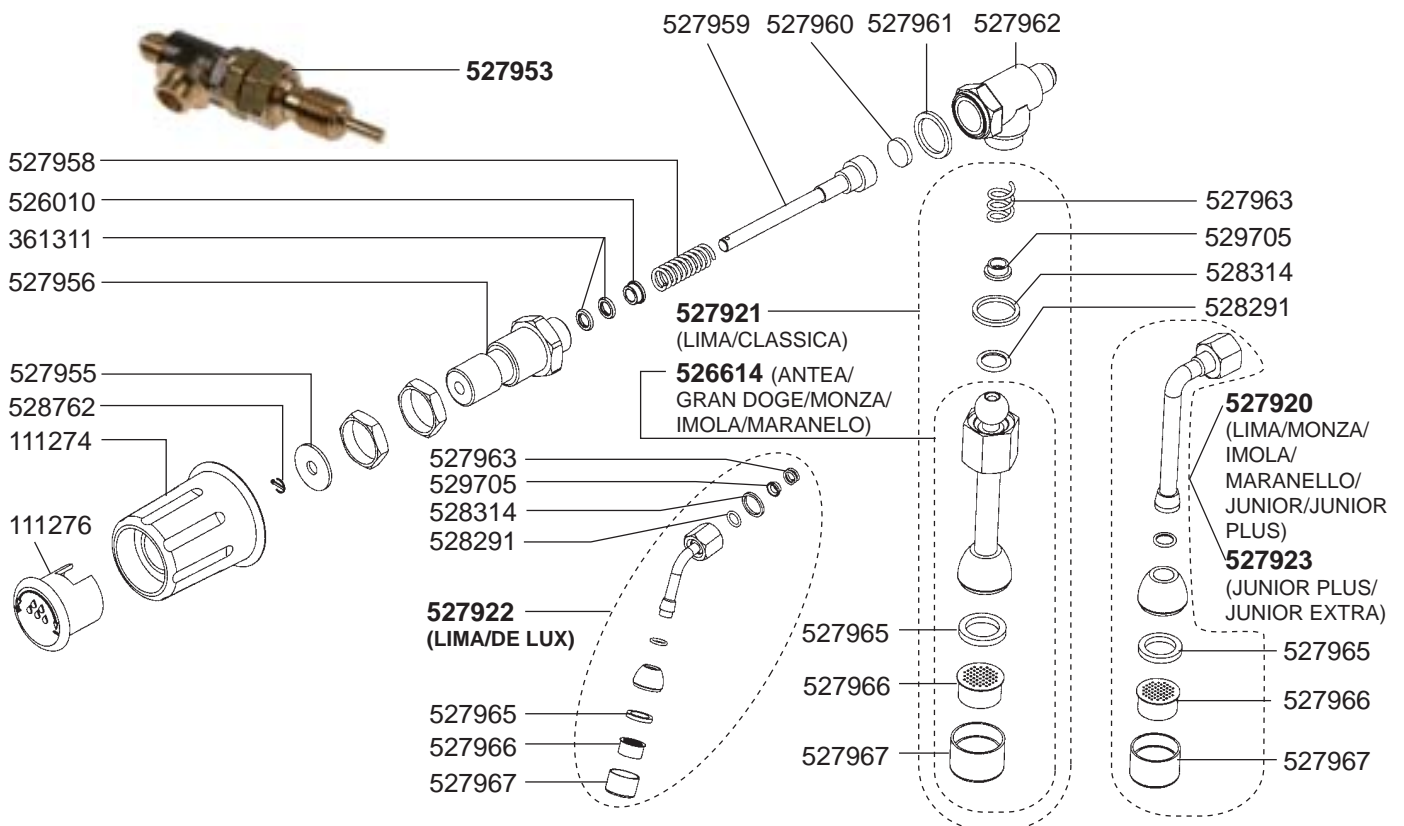

WATER TAP LIMA/MONZA/IMOLA/MARANELLO/DE LUX/CLASSICA/ANTEA/GRAN DOGE/JUNIOR