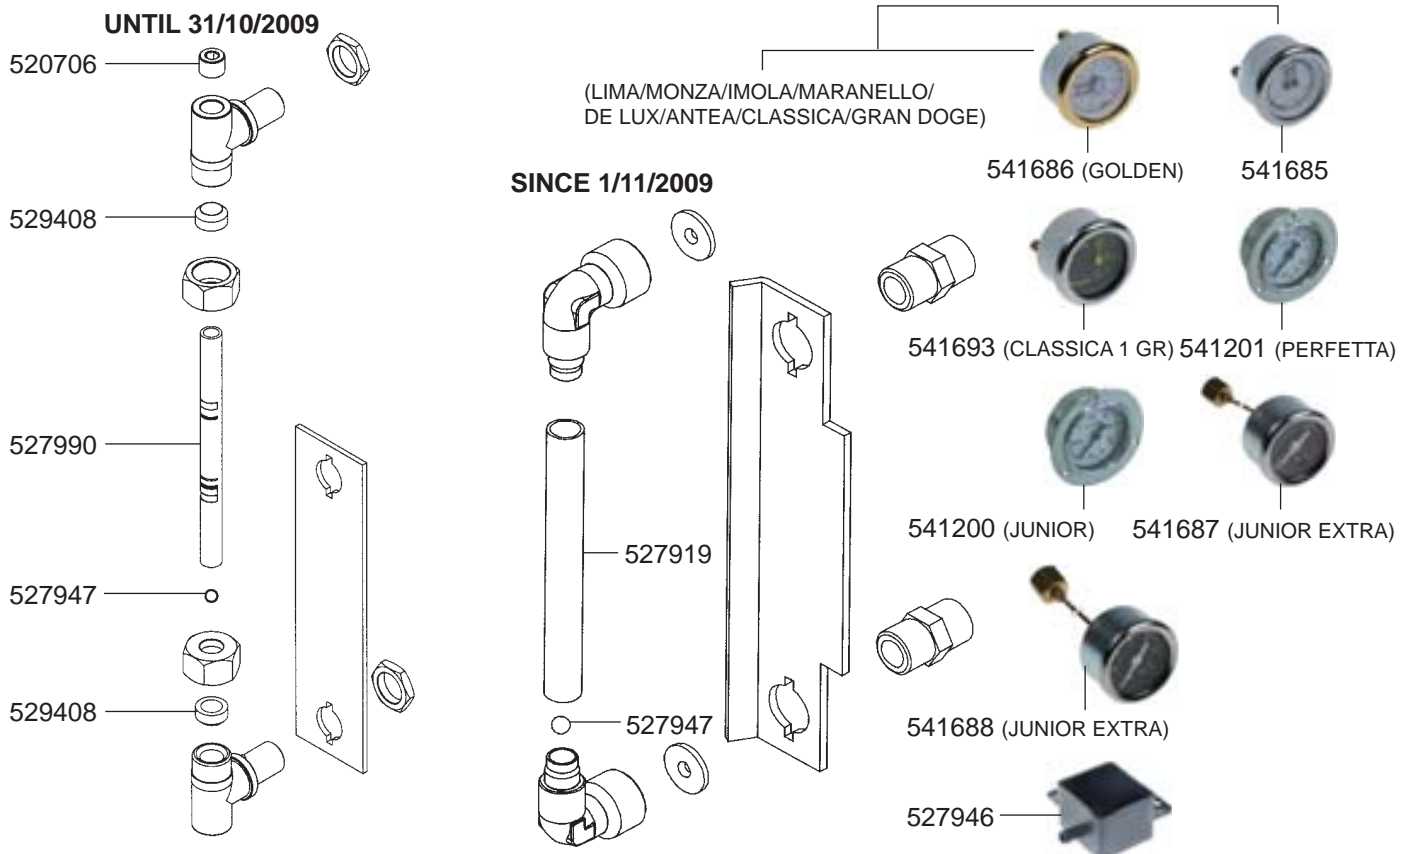

## WATER TAP LIMA/MONZA/IMOLA/MARANELLO/DE LUX/CLASSICA/ANTEA/GRAN DOGE/JUNIOR

VALVES

LEVEL INDICATOR/MANOMETERS/DRIP TRAY