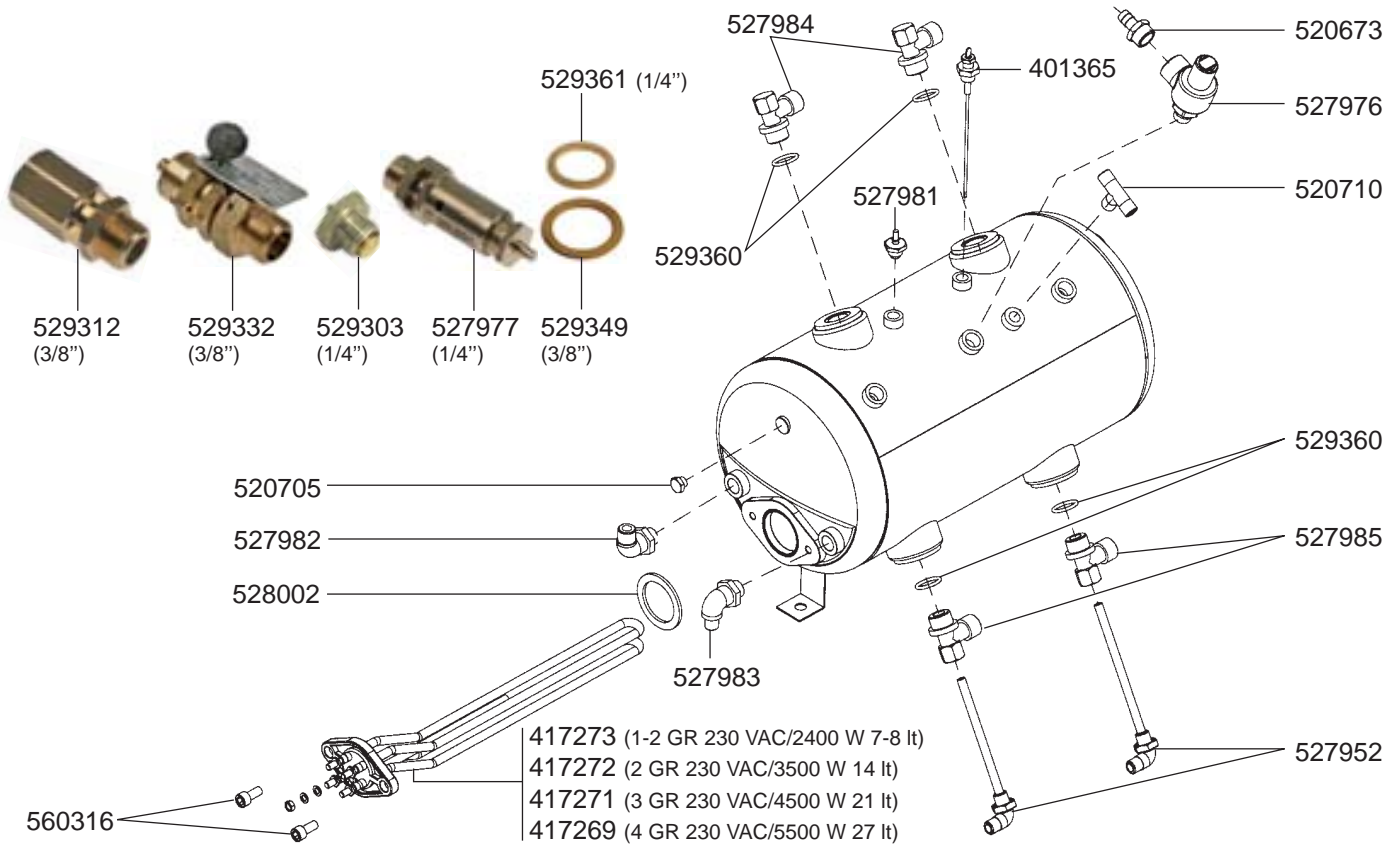

1 BOILER LIRA/CLASSICA/MONZA/IMOLA/MARANELLO/DE LUX VARIOUS