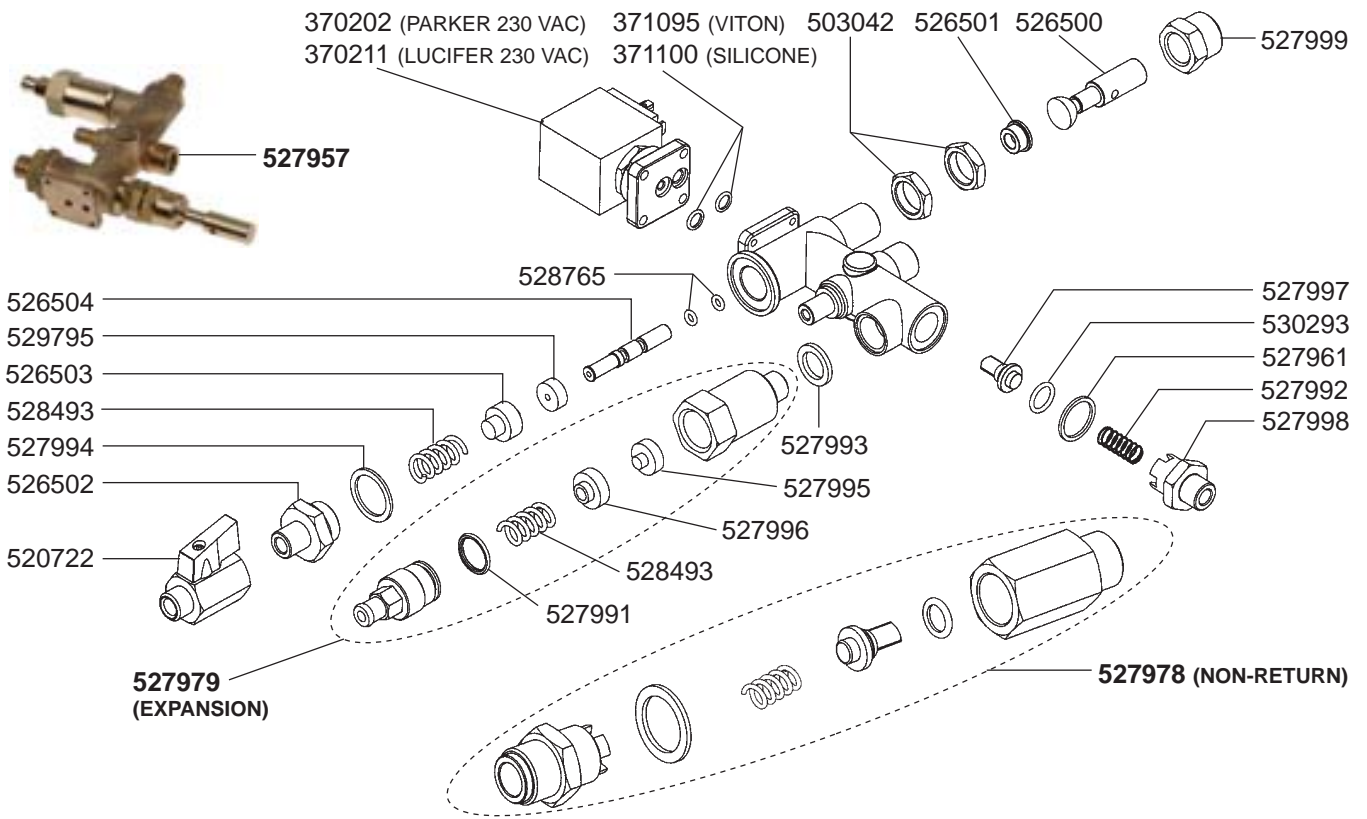

## WATER TAP LIMA/MONZA/IMOLA/MARANELLO/DE LUX/CLASSICA/ANTEA/GRAN DOGE/JUNIOR

VALVES

LEVEL INDICATOR/MANOMETERS/DRIP TRAY