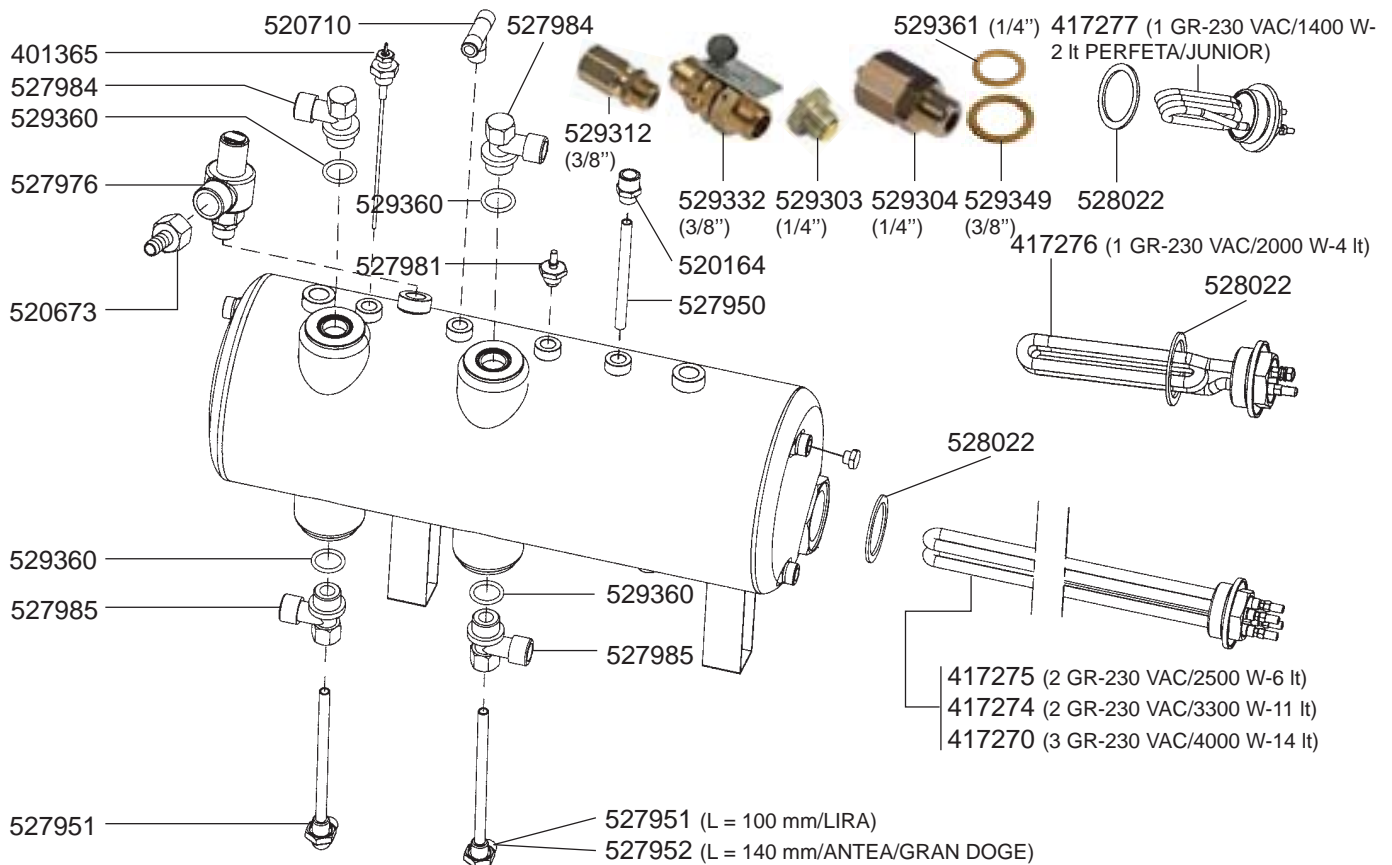

BOILER LIRA 6-11-14lt/ANTEA/GRAN DOGE VARIOUS