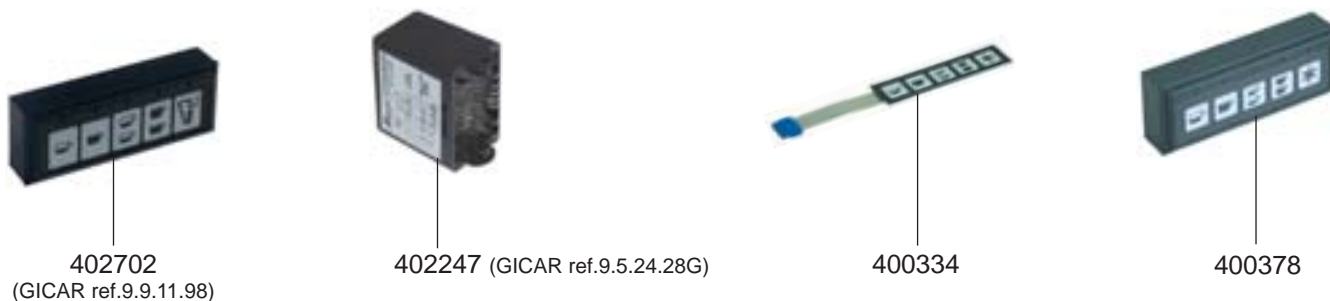

ELECTRICAL COMPONENTS

ALEXIA

C

ELECTRICAL COMPONENTS VARIOUS