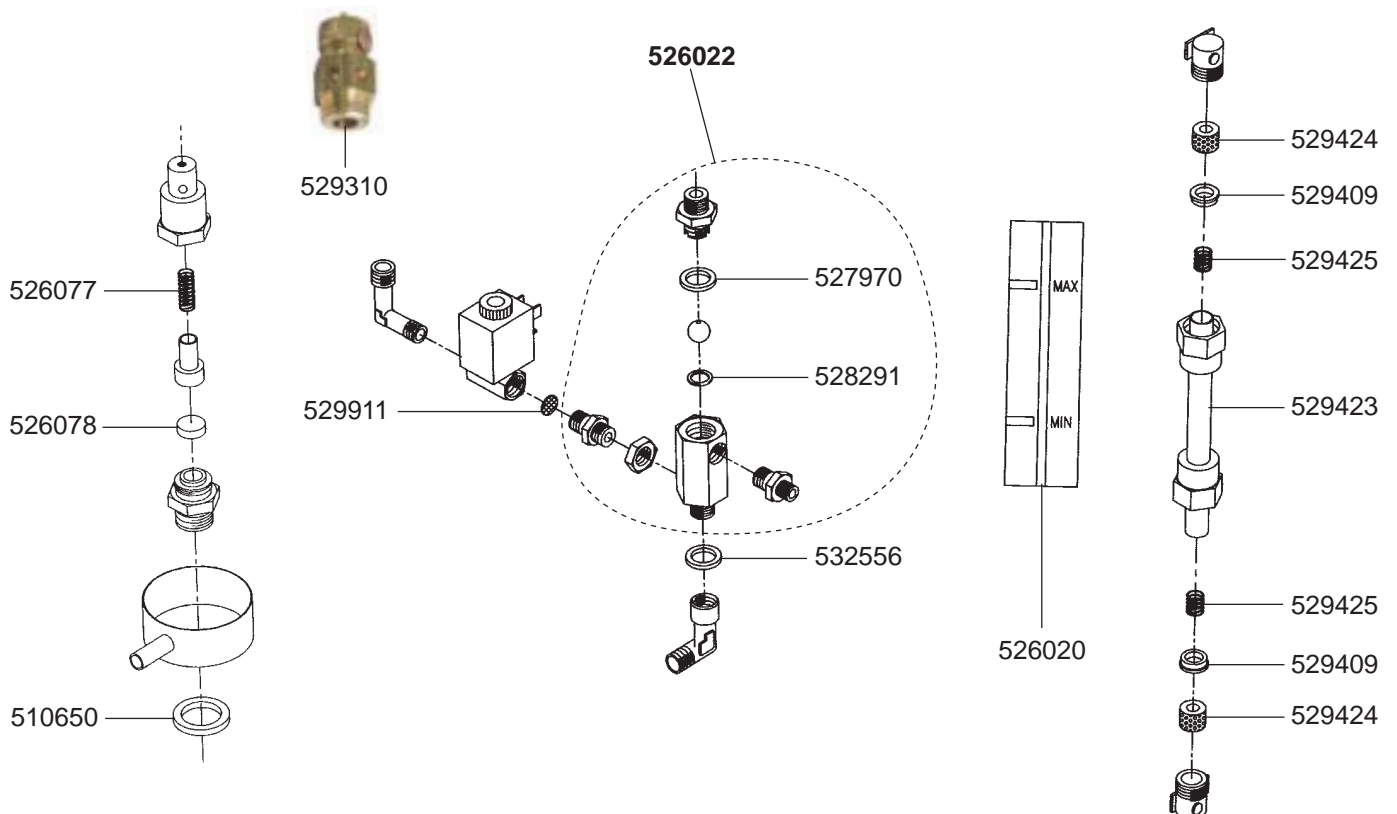

529065 (Ø1,1 mm)
525956 (Ø1,2 mm)
529079 (Ø1,3 mm)

529012 (6 GR)
529011 (7 GR)
527631 (8 GR)

529014 (12 GR)
529013 (14 GR)
529229 (21 GR)

529023

802025
(Ø 53/57 mm)

802104
(Ø 49/53 mm)

802103
(PLASTIC)

802020
(STAINLESS STEEL)

529063

529001

529003

529004

529007

527633

527634

529894

529161 (ADJUSTABLE)

STEAM/WATER TAPS

VALVES/LEVEL INDICATOR

AURORA-BRUGNETTI - ESPRESSO MACHINES

1
ESPRESSO MACHINES

VALVES/MANOMETERS/DRIP TRAY

BOILER VARIOUS

ELECTRICAL COMPONENTS