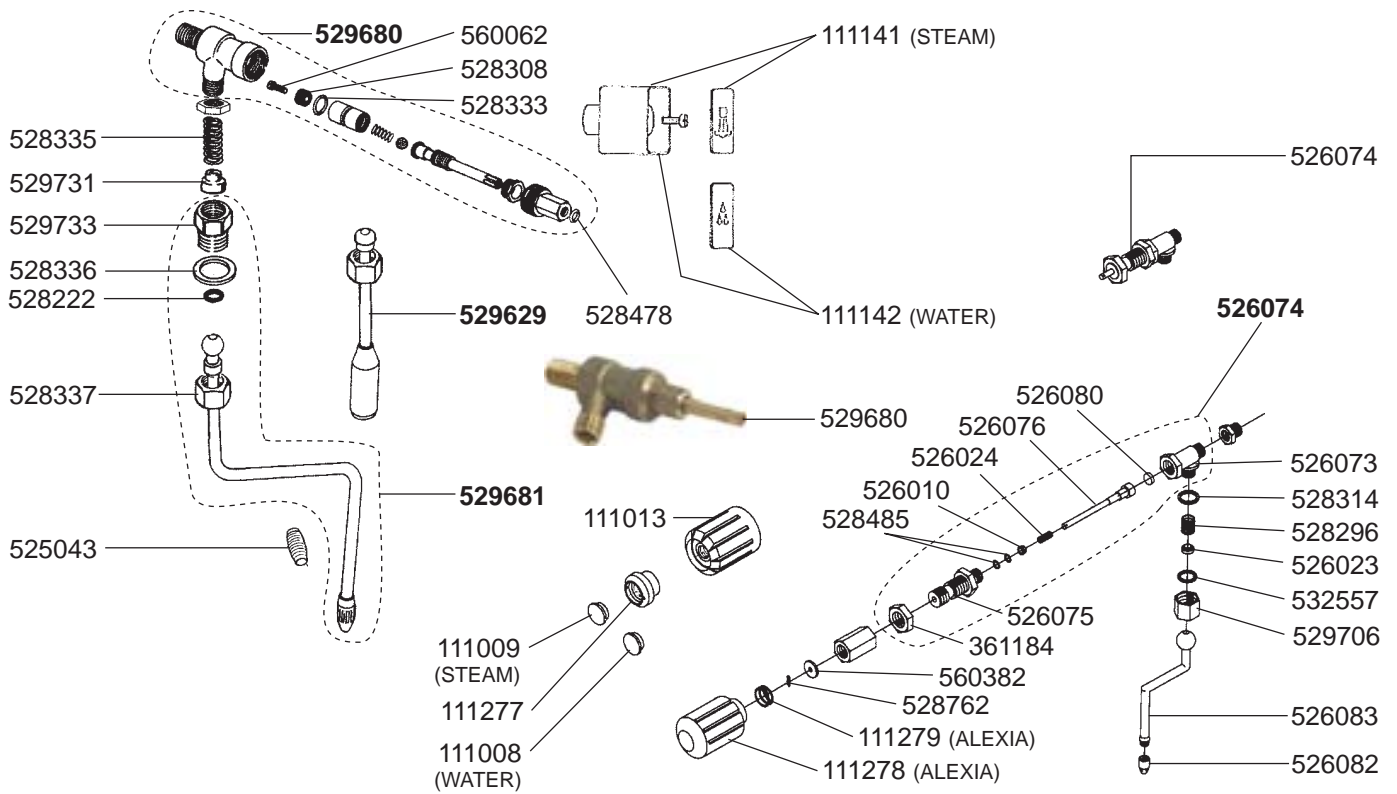

529065 (Ø1,1 mm)
525956 (Ø1,2 mm)
529079 (Ø1,3 mm)

529012 (6 GR)
529011 (7 GR)
527631 (8 GR)

529014 (12 GR)
529013 (14 GR)
529229 (21 GR)

529023

802025
(Ø 53/57 mm)

802104
(Ø 49/53 mm)

802103
(PLASTIC)

802020
(STAINLESS STEEL)

529063

529001

529003

529004

529007

527633

527634

529894

529161 (ADJUSTABLE)

STEAM/WATER TAPS

VALVES/LEVEL INDICATOR

AURORA-BRUGNETTI - ESPRESSO MACHINES

1
ESPRESSO MACHINES

VALVES/MANOMETERS/DRIP TRAY

BOILER VARIOUS

ELECTRICAL COMPONENTS