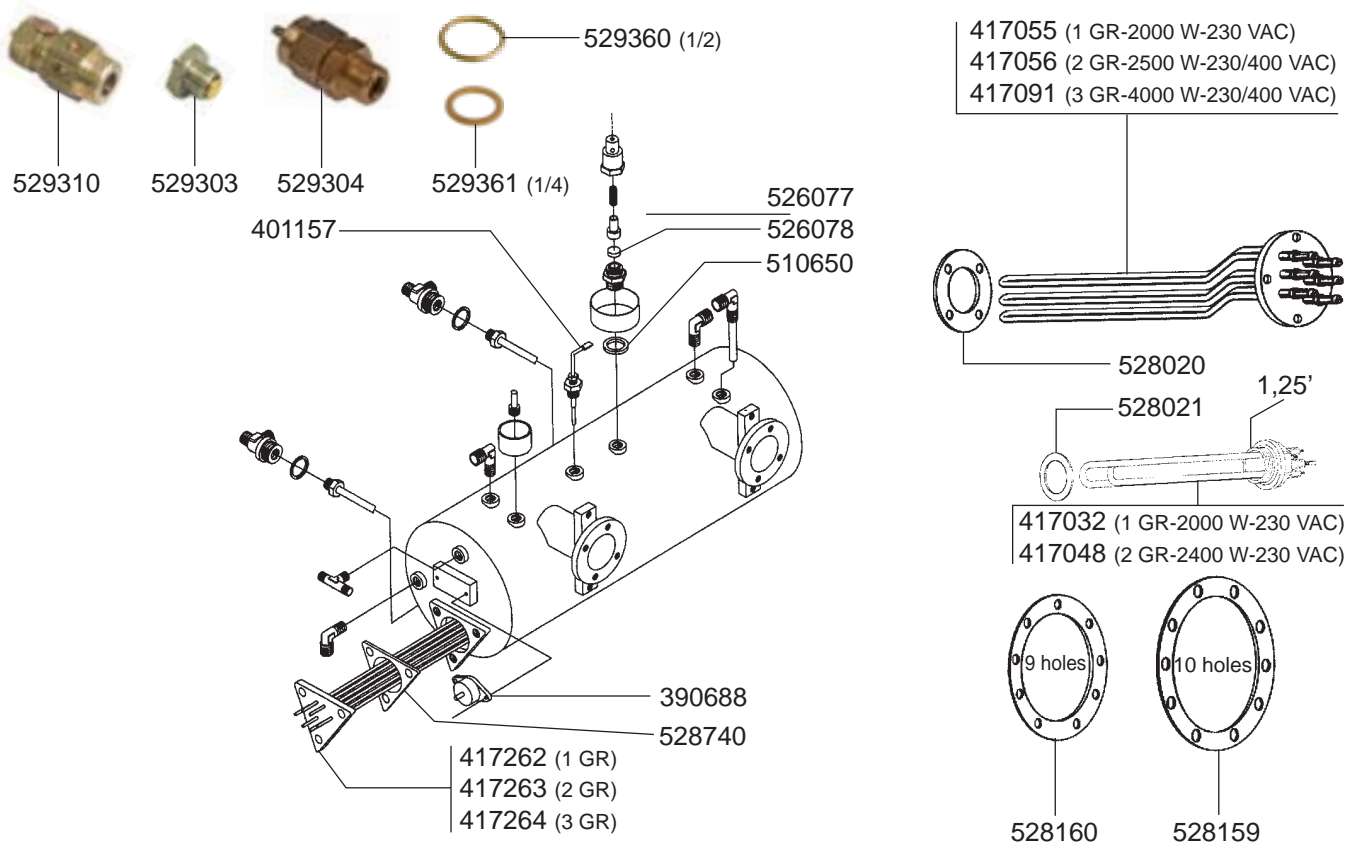

529065 (Ø1,1 mm)
525956 (Ø1,2 mm)
529079 (Ø1,3 mm)

529012 (6 GR)
529011 (7 GR)
527631 (8 GR)

529014 (12 GR)
529013 (14 GR)
529229 (21 GR)

529023

802025
(Ø 53/57 mm)

802104
(Ø 49/53 mm)

802103
(PLASTIC)

802020
(STAINLESS STEEL)

529063

529001

529003

529004

529007

527633

527634

529894

529161 (ADJUSTABLE)

STEAM/WATER TAPS

VALVES/LEVEL INDICATOR

AURORA-BRUGNETTI - ESPRESSO MACHINES

1
ESPRESSO MACHINES

VALVES/MANOMETERS/DRIP TRAY

BOILER VARIOUS

ELECTRICAL COMPONENTS

ALEXIA

C

ELECTRICAL COMPONENTS VARIOUS

GASTROPARTS.COM