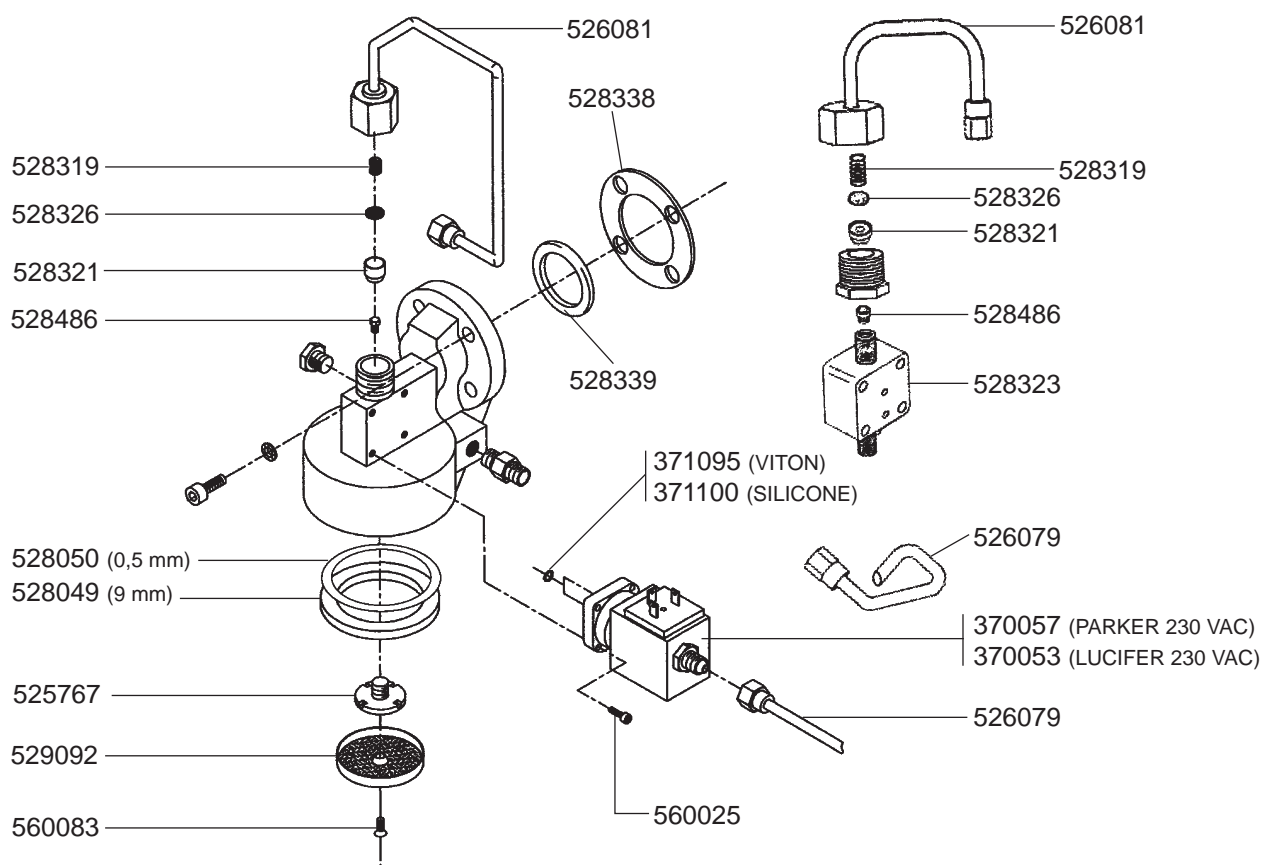

GROUP

FILTER HOLDERS