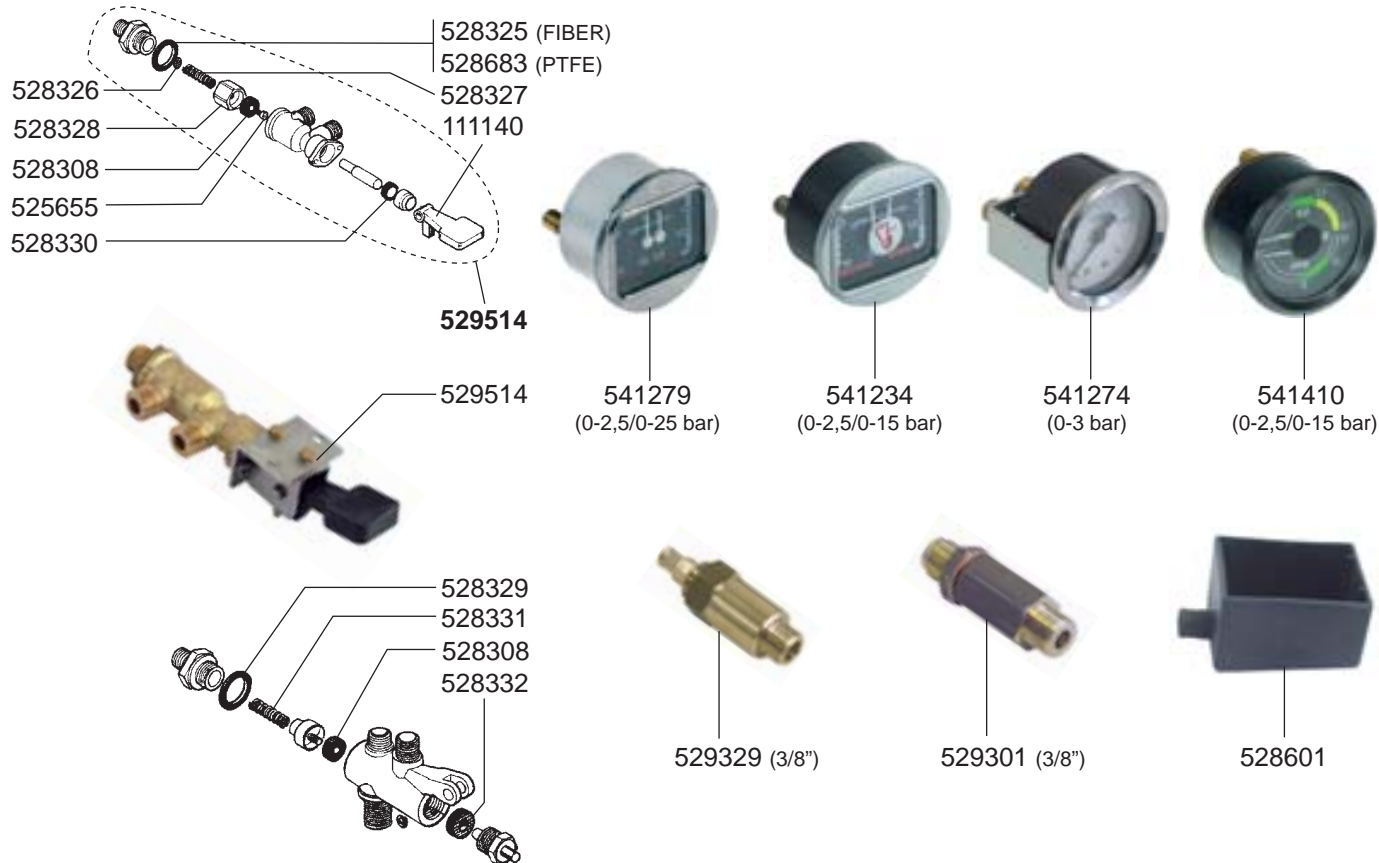

529161 (ADJUSTABLE)

STEAM/WATER TAPS

VALVES/LEVEL INDICATOR

AURORA-BRUGNETTI - ESPRESSO MACHINES

1
ESPRESSO MACHINES

VALVES/MANOMETERS/DRIP TRAY

BOILER VARIOUS

ELECTRICAL COMPONENTS

ALEXIA

C

ELECTRICAL COMPONENTS VARIOUS

GASTROPARTS.COM