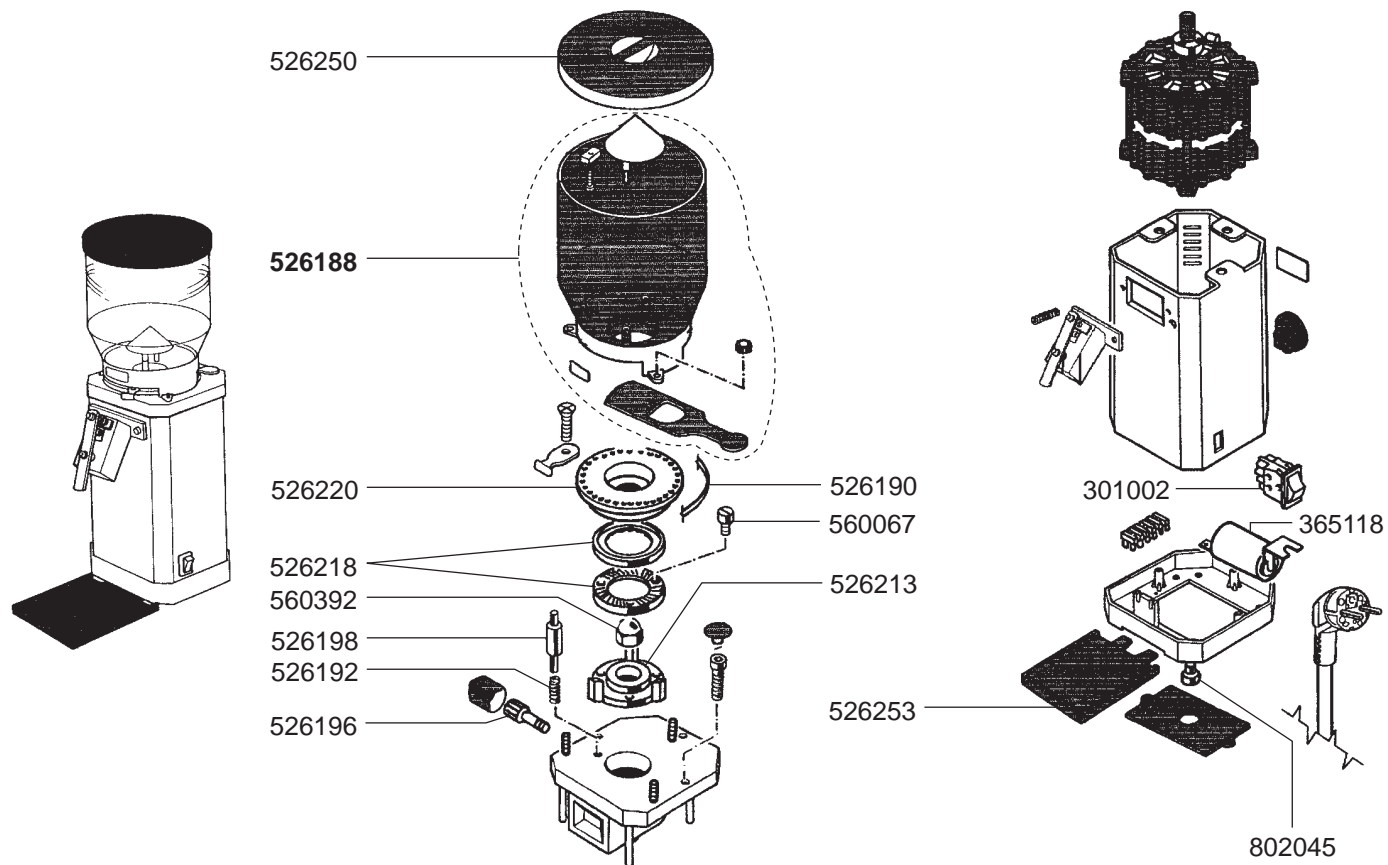

CAIMANO COFFEE-SHOP