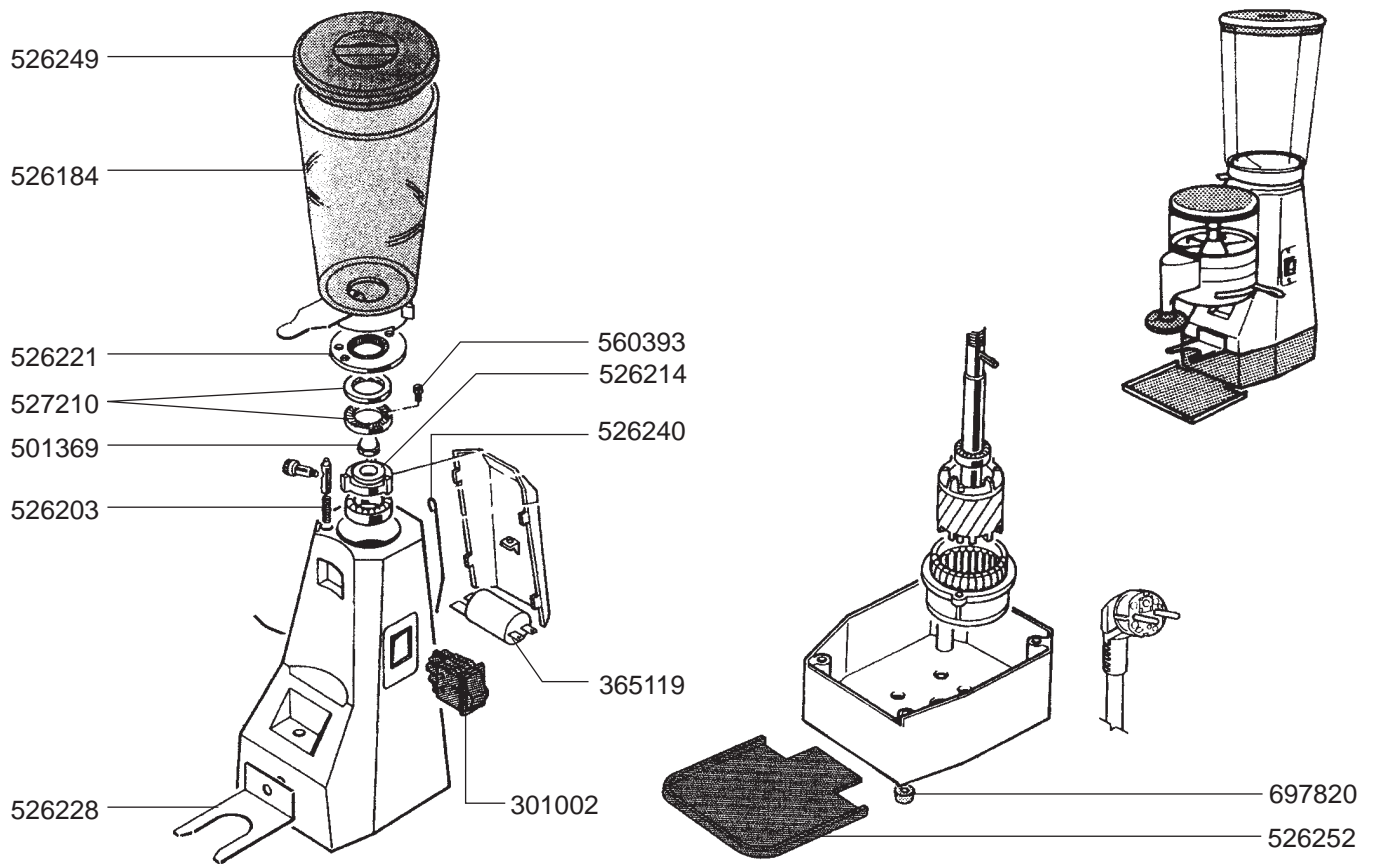

SUPER BEST

HAUS/HAUS SELF