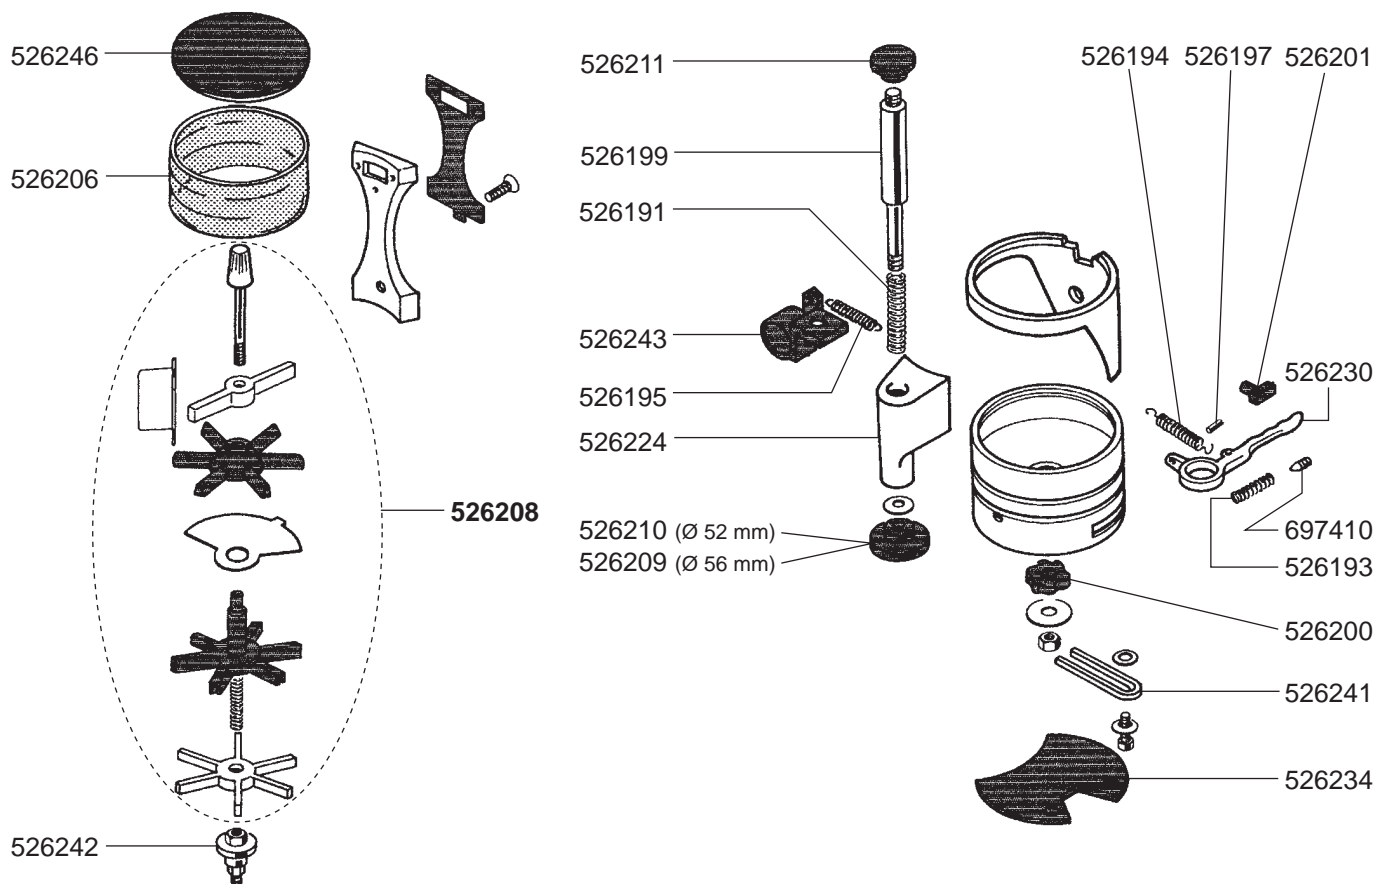

SPECIAL 450 AUTOMATIC

SPECIAL 450 TIMER

CAIMANO/SUPER CAIMANO/CAIMANO SPECIAL 450 TIMER-AUTOMATIC

2
COFFEE GRINDERS

CAIMANO/SUPER CAIMANO

CAIMANO SPECIAL 450 TIMER

CAIMANO SPECIAL 450 AUTOMATIC

CAIMANO COFFEE-SHOP