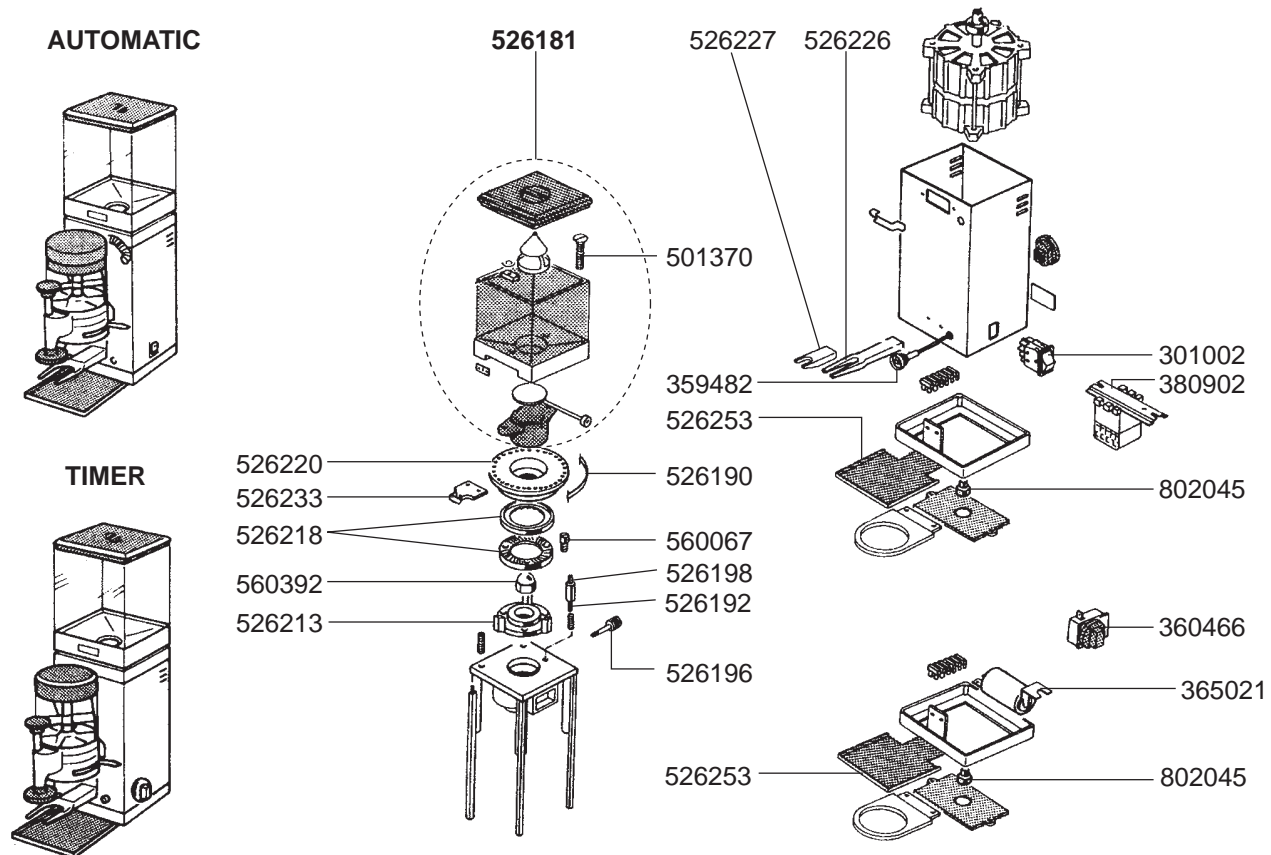

☎ +48 56 657 00 66

📘 fb.com/gastroparts.global

GASTROPARTS.COM

LUSO/SUPER LUSO

LUSO

SUPER LUSSO

2
COFFEE GRINDERS

SPECIAL 450 AUTOMATIC/SPECIAL 450 TIMER