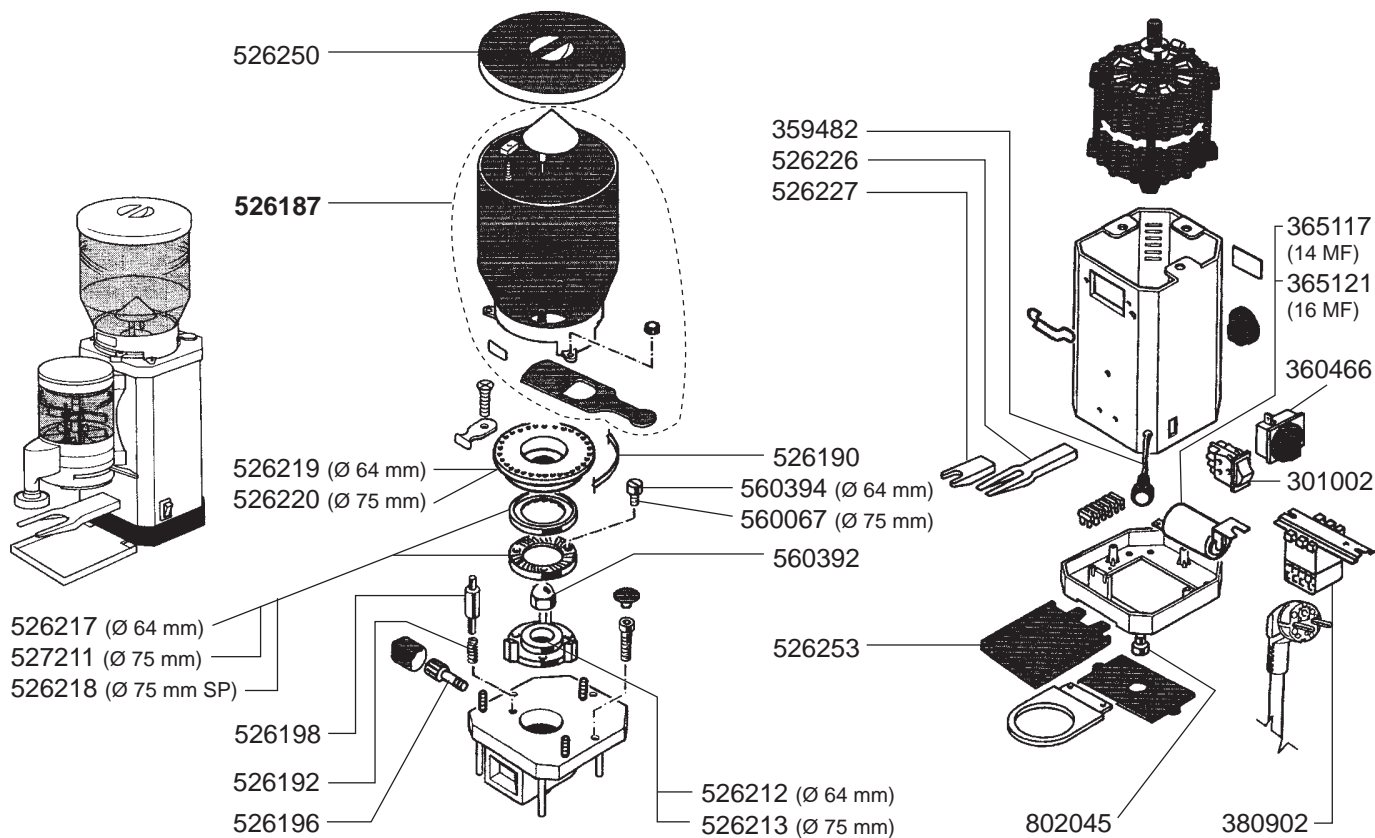

CAIMANO/SUPER CAIMANO/CAIMANO SPECIAL 450 TIMER-AUTOMATIC