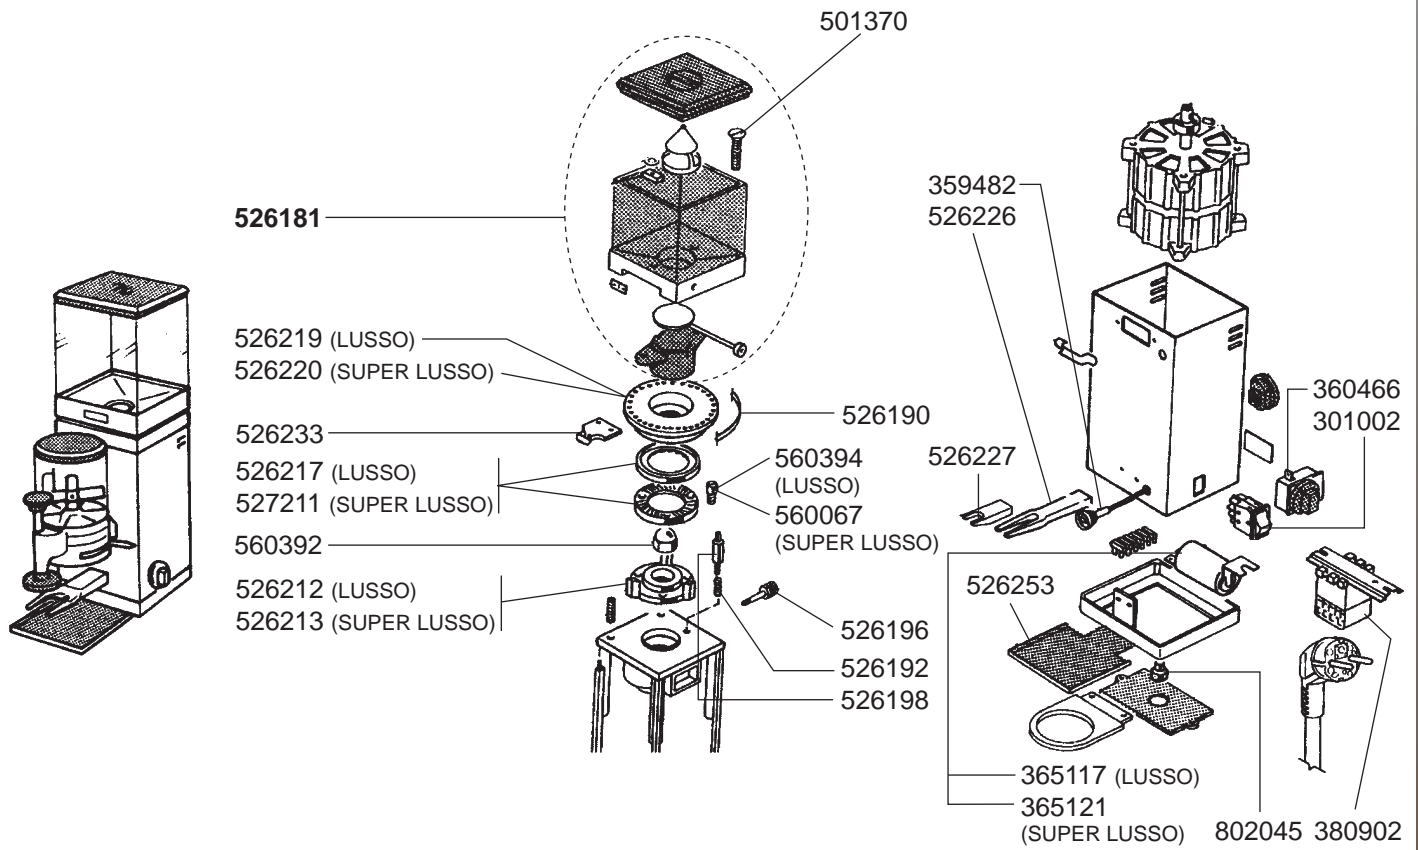

☎ +48 56 657 00 66

📘 fb.com/gastroparts.global

GASTROPARTS.COM

LUSO/SUPER LUSO

LUSO

SUPER LUSSO

2
COFFEE GRINDERS

SPECIAL 450 AUTOMATIC/SPECIAL 450 TIMER