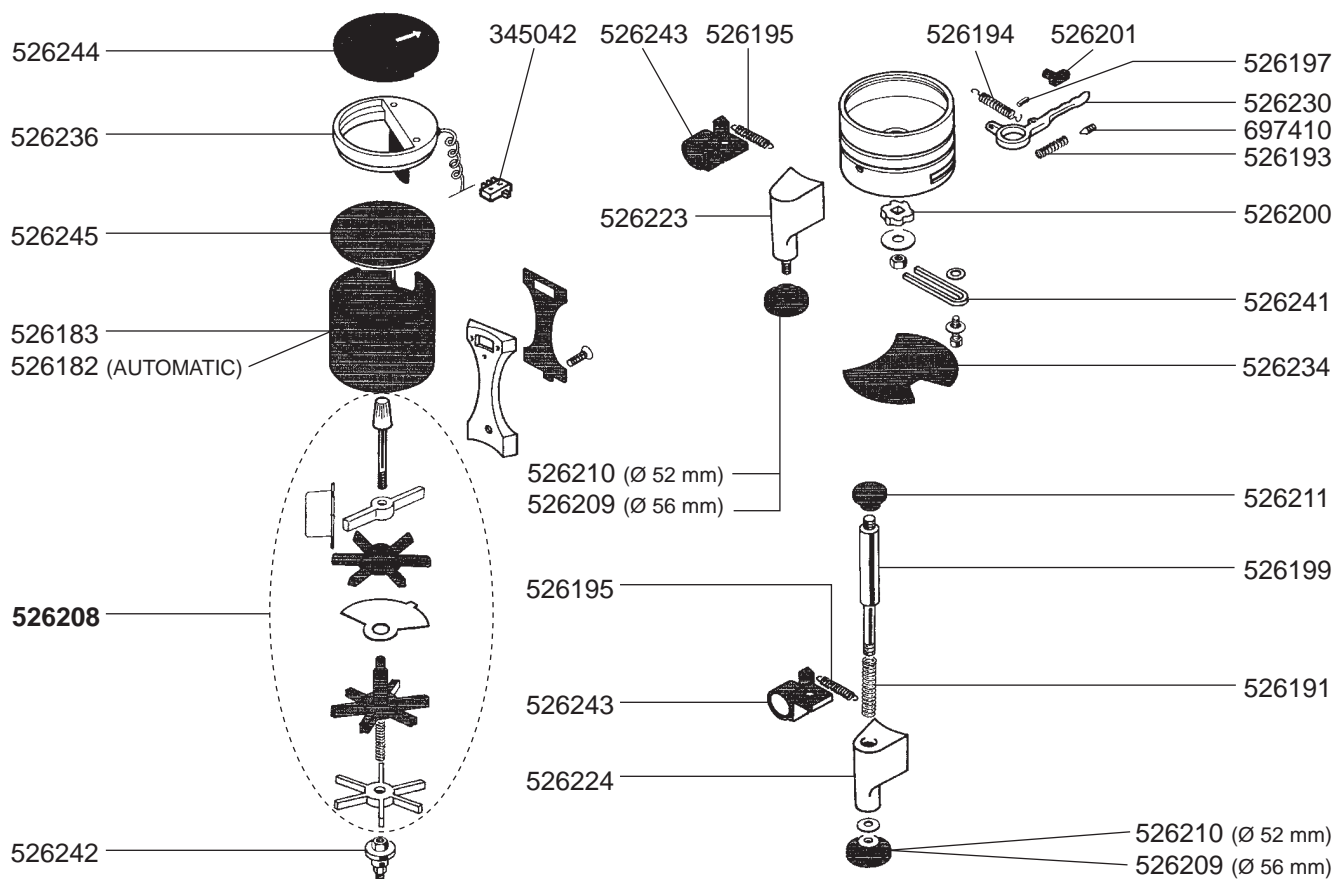

SPECIAL 450 AUTOMATIC

SPECIAL 450 TIMER

CAIMANO/SUPER CAIMANO/CAIMANO SPECIAL 450 TIMER-AUTOMATIC

2
COFFEE GRINDERS

CAIMANO/SUPER CAIMANO

CAIMANO SPECIAL 450 TIMER

CAIMANO SPECIAL 450 AUTOMATIC

CAIMANO COFFEE-SHOP