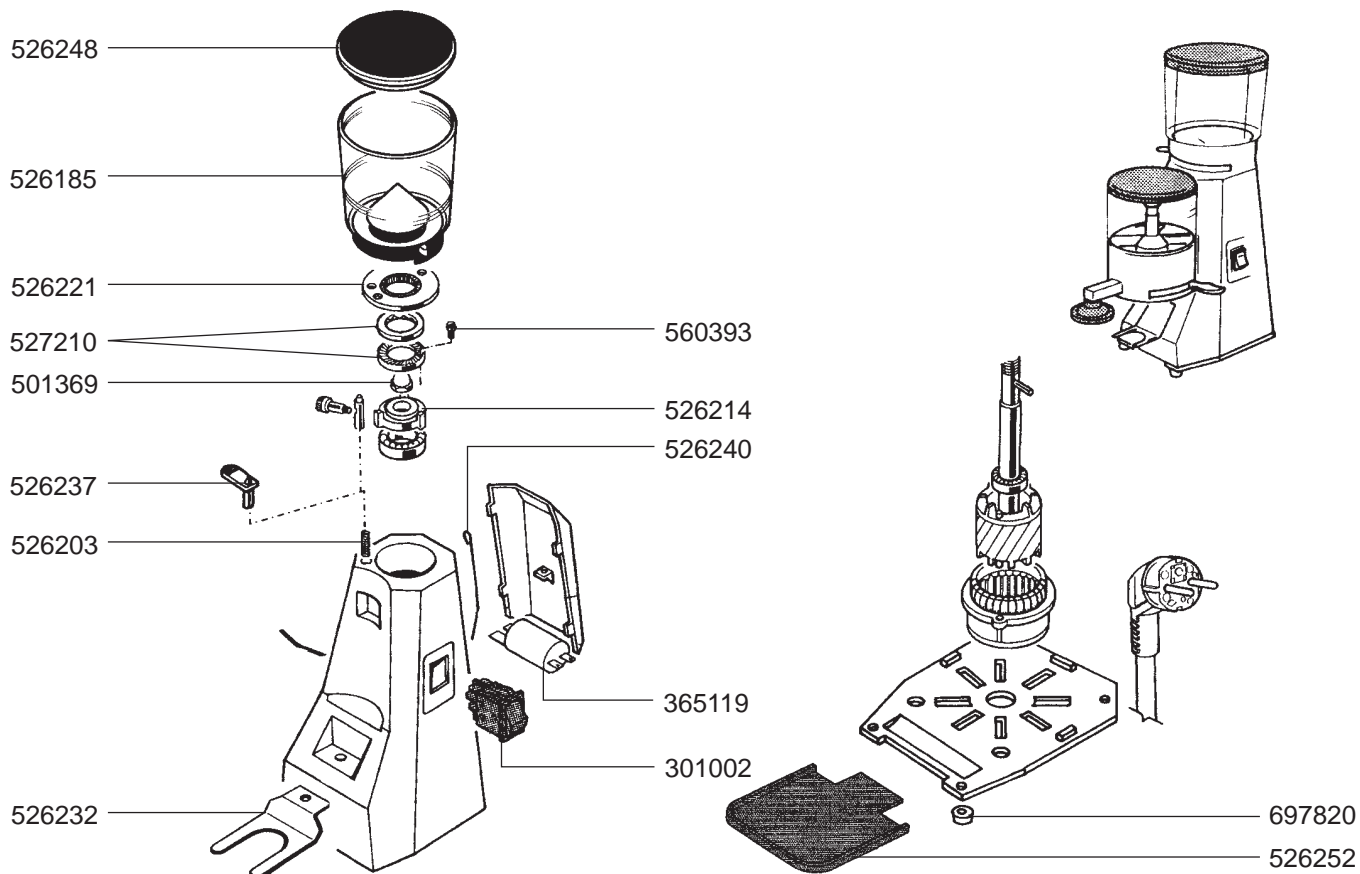

CAIMANO COFFEE-SHOP

2
COFFEE GRINDERS

BEST