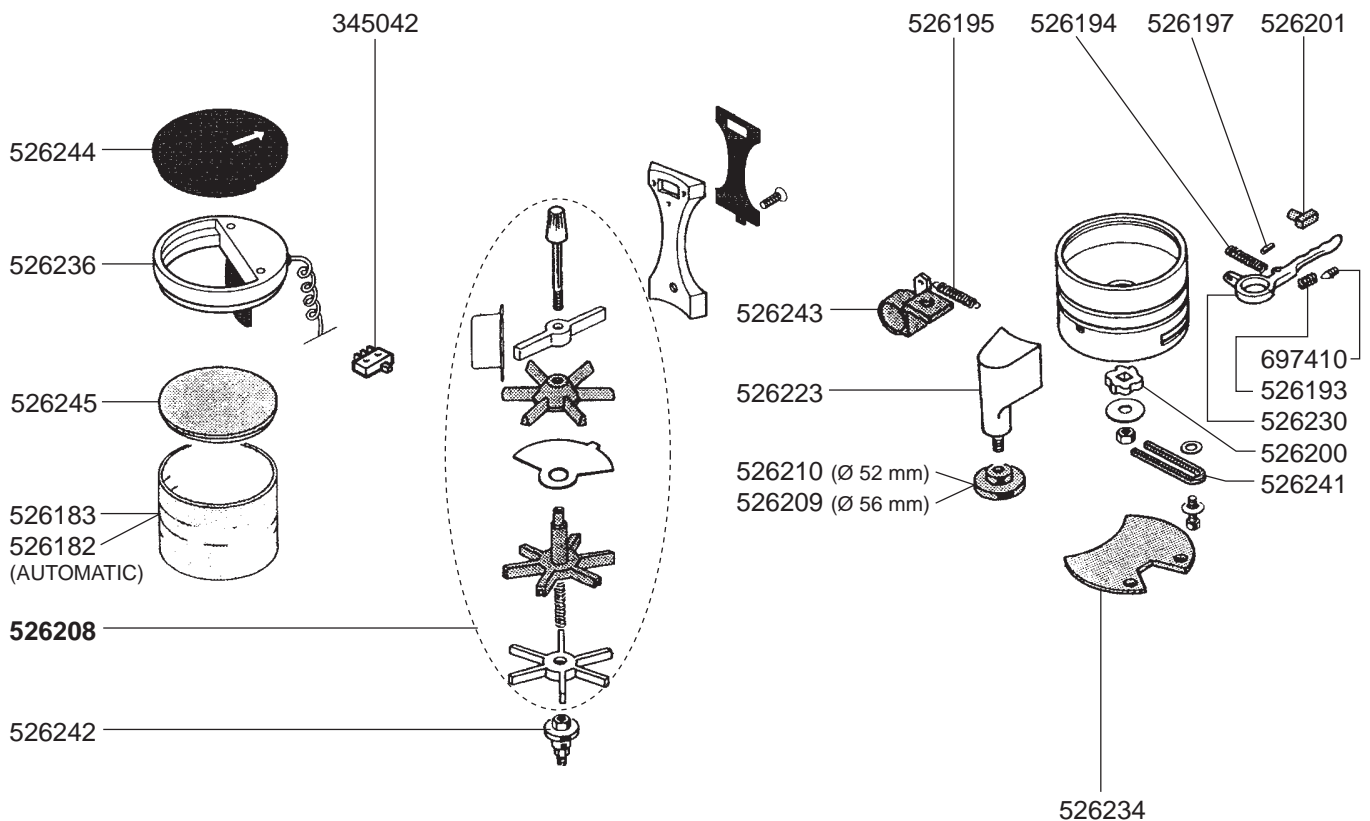

☎ +48 56 657 00 66

📘 fb.com/gastroparts.global

GASTROPARTS.COM

LUSO/SUPER LUSO

LUSO

SUPER LUSSO

2
COFFEE GRINDERS

SPECIAL 450 AUTOMATIC/SPECIAL 450 TIMER