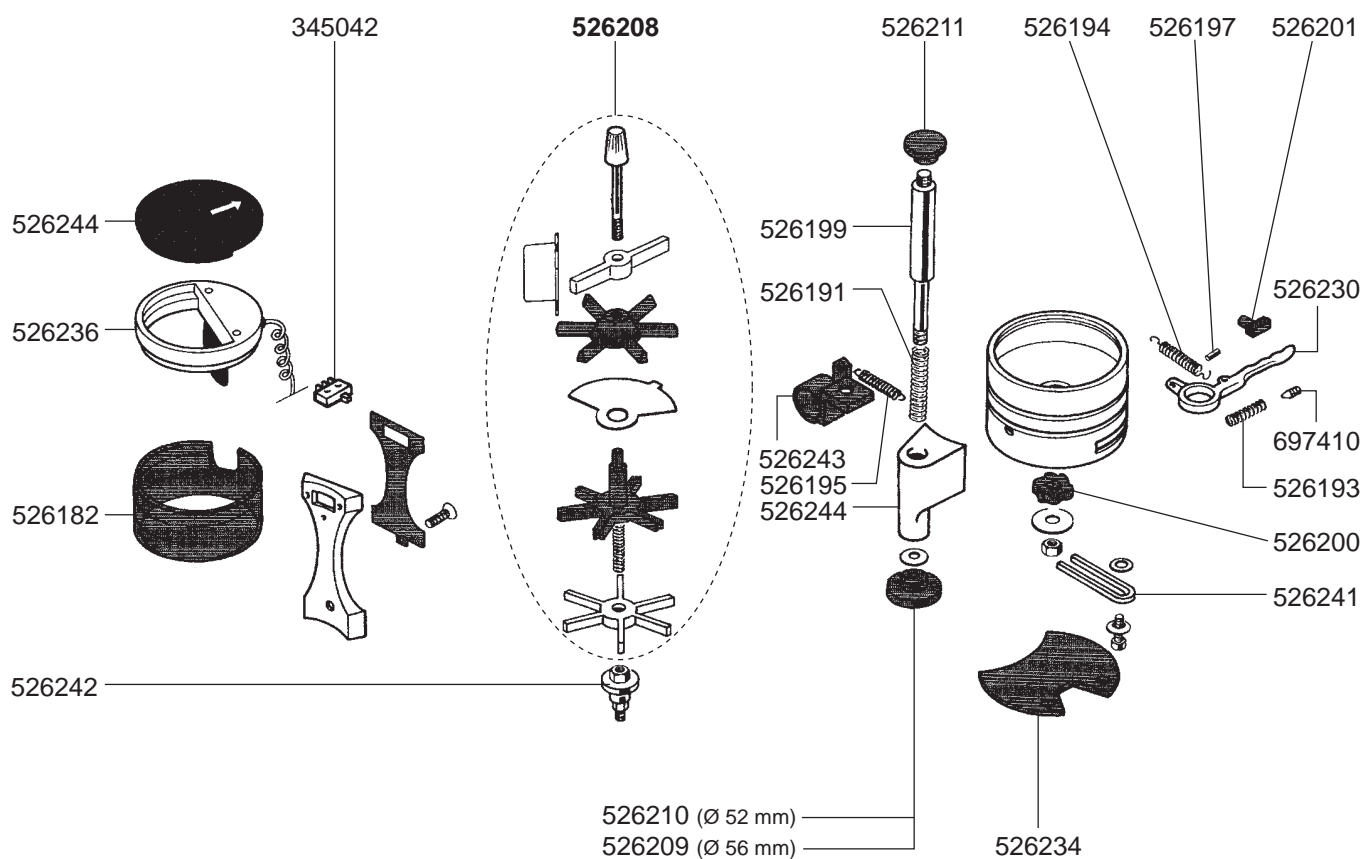

CAIMANO SPECIAL 450 AUTOMATIC