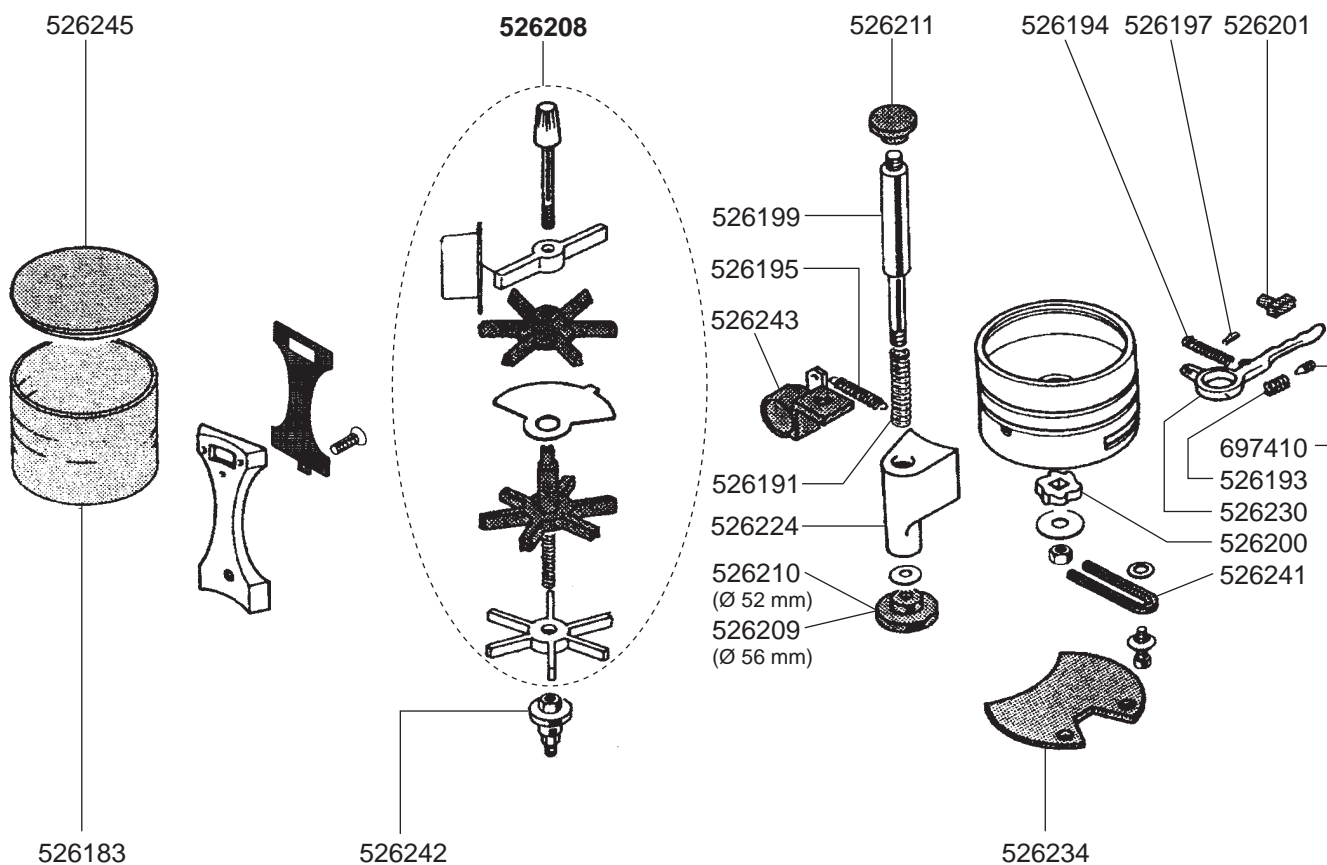

☎ +48 56 657 00 66

📘 fb.com/gastroparts.global

GASTROPARTS.COM

LUSO/SUPER LUSO

LUSO

SUPER LUSSO

2
COFFEE GRINDERS

SPECIAL 450 AUTOMATIC/SPECIAL 450 TIMER