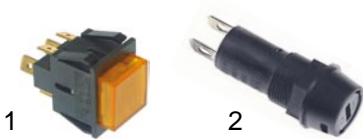

☎ +48 56 657 00 66

📘 fb.com/gastroparts.global

GASTROPARTS.COM

electrical components

pos.	order no.	description	type	ref. no.
1	480100	ice cutter heater	AGB015/028, AGB022/024, K20/K40/K80	481925998186 481925998215 481925998177

pos.	order no.	description	type	ref. no.
1	401608	transformer 18V	AGB022	481914538004 481914538025
2	401607	transformer 20V	AGB024/028	481914538021 481914538026

item	order no.	description	type	ref. no.
1	346877	switch yellow	AGB028, K80	481927718118
2	550558	fuse holder	AGB015/022/024/028, K20/40/80	481925648002 481925648006

item	order no.	description	type	ref. no.
1	370420	solenoid valve	AGB010/011/024, K40	481928128139
				481928128225
				481928128185
1	370419	solenoid valve	AGB015/022, K20	481928128144
				481928128224
				481928128186
2	370452	solenoid valve	AGB028, K80	481928128177 481928128226

item	order no.	description	type	ref. no.
1	370418	hot gas valve	AGB010/011/015	481928128063
2	370417	solenoid valve body	AGB022/024/28, K20/40/80	481952648177 481952648073
3	371150	solenoid valve coil		481928168018 481928168017