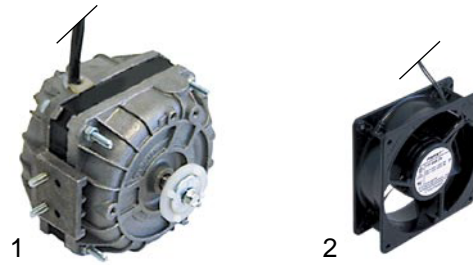

item	order no.	description	type	ref. no.
1	601020	motor 5W	KS	TKS0002/3
	601022	motor 10W		TKS0004
2	601030	compact fan 119x119mm	TKU	TKS0122