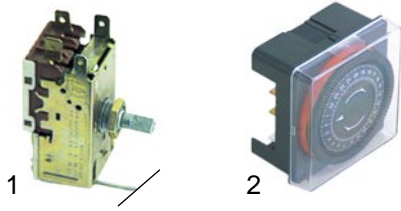

☎ +48 56 657 00 66

📘 fb.com/gastroparts.global

GASTROPARTS.COM

electrical components

item	order no.	description	type	ref. no.
1	390292	thermostat	row 95	TKS015
	390272	thermostat	TKU/TMMT	TKS014
2	360150	defrosting timer	row 95	TKS0325
-	nla*	defrosting timer	TMMT	TKS000011

*no longer available

item	order no.	description	type	ref. no.
1	301003	main switch	universal	
2	379114	electronic controller		TKS0311
3	379054	transformer	TKS	
4	379064	sensor		TKS0313

item	order no.	description	type	ref. no.
1	379041	electronic controller		TKS0312
2	379056	power control		TKS0314
3	379054	transformer	TKU	
4	379064	sensor		TKS0313
5	379243	connection cable		TKS0315