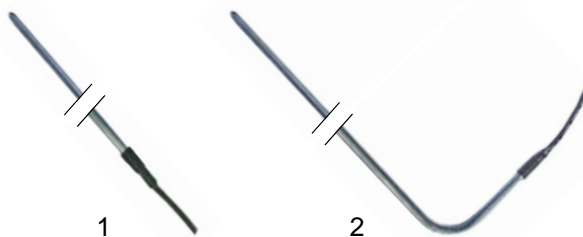

item	order no.	description	type	ref. no.
1	416351	evaporator heating system 160W		TKS0012
2	416352	heating element for defrosting 100W	TKU	TKS0319