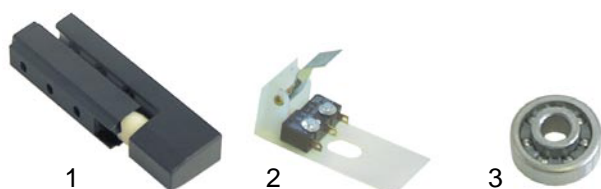

mechanical components

item	order no.	description	type	ref. no.
1	690299	hinge	ZLM	GEL1999036/7
2	345323	micro switch		FGO08520020
3	690485	ball bearing	ZKT	KUL00010026