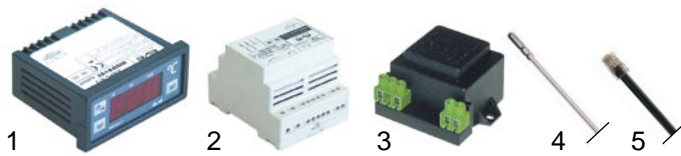

☎ +48 56 657 00 66

📘 fb.com/gastroparts.global

GASTROPARTS.COM

electrical components

item	order no.	description	type	ref. no.
1	390292	thermostat	row 95	TKS015
	390272	thermostat	TKU/TMMT	TKS014
2	360150	defrosting timer	row 95	TKS0325
-	nla*	defrosting timer	TMMT	TKS000011

*no longer available

item	order no.	description	type	ref. no.
1	301003	main switch	universal	
2	379114	electronic controller		TKS0311
3	379054	transformer	TKS	
4	379064	sensor		TKS0313

item	order no.	description	type	ref. no.
1	379041	electronic controller		TKS0312
2	379056	power control		TKS0314
3	379054	transformer	TKU	
4	379064	sensor		TKS0313
5	379243	connection cable		TKS0315