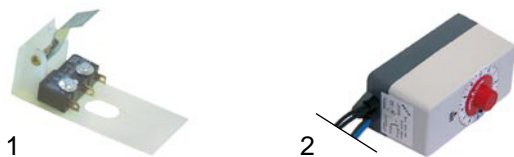

☎ +48 56 657 00 66

📘 fb.com/gastroparts.global

GASTROPARTS.COM

electrical components

item	order no.	description	type	ref. no.
1	390292	thermostat	row 95	TKS015
	390272	thermostat	TKU/TMMT	TKS014
2	360150	defrosting timer	row 95	TKS0325
-	nla*	defrosting timer	TMMT	TKS000011

*no longer available

item	order no.	description	type	ref. no.
1	301003	main switch	universal	
2	379114	electronic controller		TKS0311
3	379054	transformer	TKS	
4	379064	sensor		TKS0313

item	order no.	description	type	ref. no.
1	379041	electronic controller		TKS0312
2	379056	power control		TKS0314
3	379054	transformer	TKU	
4	379064	sensor		TKS0313
5	379243	connection cable		TKS0315

item	order no.	description	type	ref. no.
1	345323	micro switch	ZLM	I608520020
2	360057	defrosting timer	universal	TKS100023

item	order no.	description	type	ref. no.
1	601020	motor 5W	KS	TKS0002/3
	601022	motor 10W		TKS0004
2	601030	compact fan 119x119mm	TKU	TKS0122