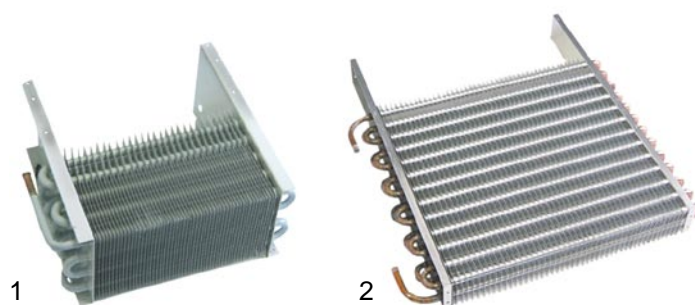

refrigeration cycle components

item	order no.	description	type	ref. no.
1	750108	evaporator	saladette (series 95)	TKS000393
2	750107	evaporator	TKU1/2	TKS000105