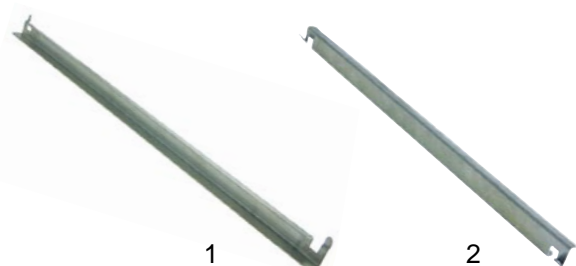

item	order no.	description	type	ref. no.
1	416353	door frame heating 4850mm	ZLM600	TKS0023
	416354	door frame heating 6200mm		TKS0024
	416355	door frame heating 5100mm	ZLM700	TKS0025
	416356	door frame heating 6800mm		TKS0026
2	416350	drain heater 3400mm, 50W	ZS	TKS0009

item	order no.	description	type	ref. no.
1	690482	setting bars form L, 1 pair	ZLM	160-LLP-2LM
2	690483	setting bars form U, 1 pair	ZKT	160-LLP-2KT

item	order no.	description	type	ref. no.
1	900218	door seal 446x605mm	saladette (series 95)	TKS0326
	900210	gasket for drawer 385x205mm		TKSCID0033
	900211	gasket for drawer 385x320mm	ZKT	TKSCID0032
	900212	gasket for drawer 385x435mm	from 1996	TKSCID0034
2	900213	door seal 385x670mm		TKSCID0031
	900214	gasket for drawer 410x202mm		TKS0033
	900215	gasket for drawer 410x317mm	ZKT	TKS0032
	900216	gasket for drawer 410x437mm	till 1996	TKS0034
	900217	door seal 410x665mm		TKS0031