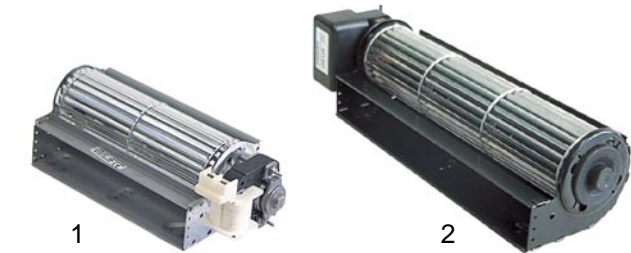

item	order no.	description	type	ref. no.
1	601025	fan with transverse flow 180mm	SAN/MB/MMT	TKS00020
2	601057	fan with transverse flow 270mm	KS/MMT	TKS00112
	601058	fan with transverse flow 300mm	ZS/TK	TKS0112